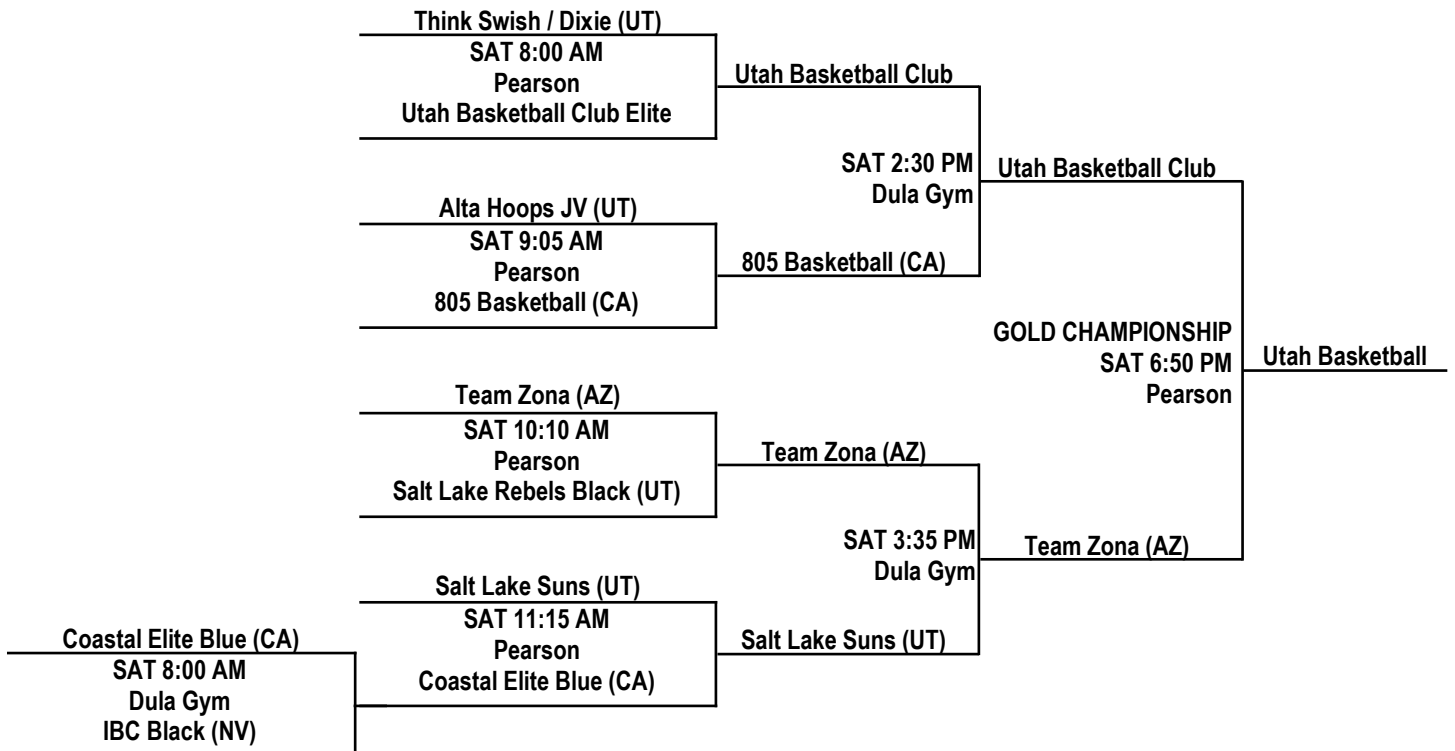

POOL E

	TEAM	W	L	PLACE
E1	Arizona Power Bball Academy Gold	2		1st
E2	Las Vegas Crossover (NV)		2	3rd
E3	Salt Lake Suns (UT)	1	1	2nd

POOL F

	TEAM	W	L	PLACE
F1	I-10 Celtics (AZ)	2		1st
F2	San Diego Matrix (CA)		2	3rd
F3	Salt Lake Rebels Black (UT)	1	1	2nd

POOL G

	TEAM	W	L	PLACE
G1	Utah Elite	2		1st
G2	Vegas Elite (NV)		2	3rd
G3	Coastal Elite Blue (CA)	1	1	2nd

POOL H

	TEAM	W	L	PLACE
H1	Salt Lake Rebels Red (UT)	2		1st
H2	Team Zona (AZ)	1	1	2nd
H3	LA Warriors Elite (CA)		2	3rd

FRIDAY, APRIL 18, 2014 TARKANIAN BASKETBALL ACADEMY

TIME	COURT 4
11:15 AM	80 H1 vs. H3 59

2014 LAS VEGAS EASTER SHOWDOWN

16U BOYS DIVISION / PLATINUM BRACKET

16U BOYS DIVISION / GOLD BRACKET

2014 LAS VEGAS EASTER SHOWDOWN

16U BOYS DIVISION / SILVER BRACKET