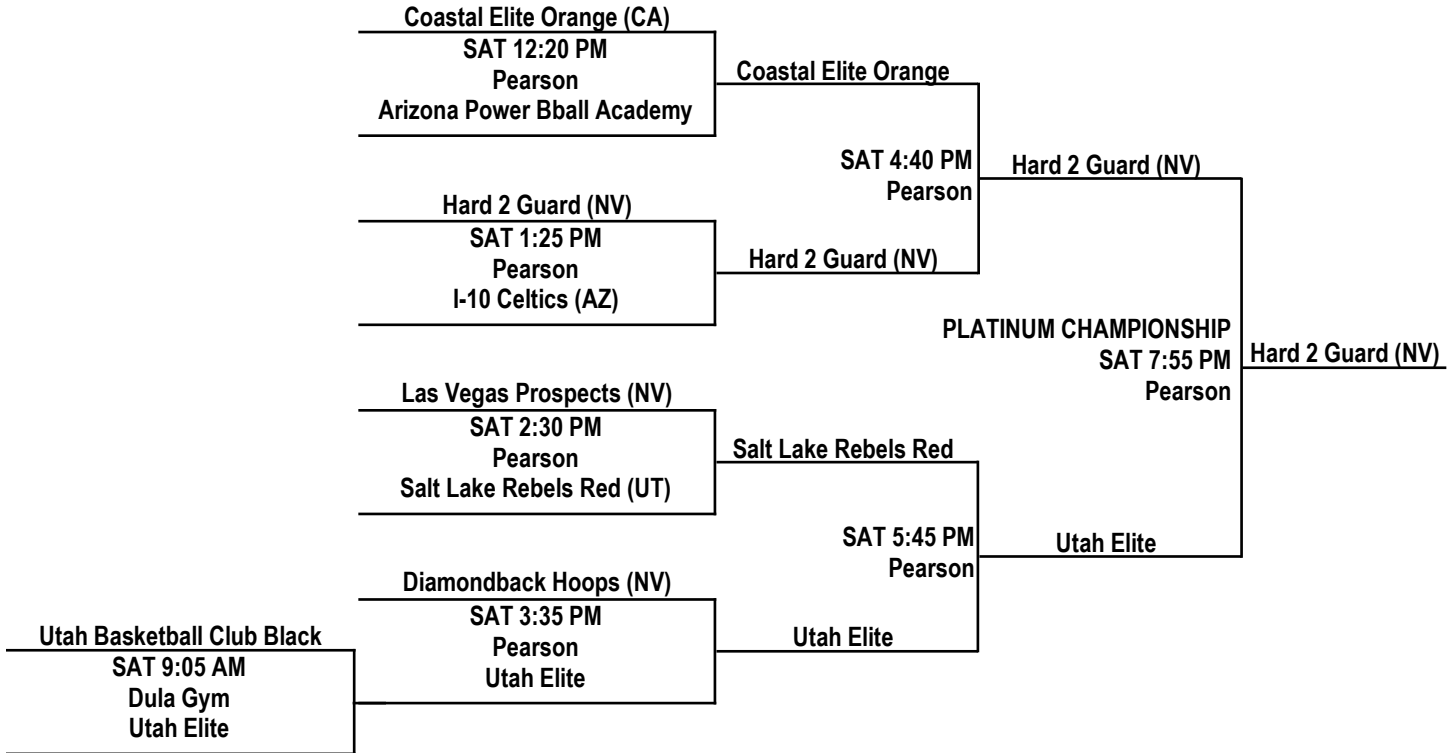

POOL G

	TEAM	W	L	PLACE
G1	Utah Elite	2		1st
G2	Vegas Elite (NV)		2	3rd
G3	Coastal Elite Blue (CA)	1	1	2nd

POOL H

	TEAM	W	L	PLACE
H1	Salt Lake Rebels Red (UT)	2		1st
H2	Team Zona (AZ)	1	1	2nd
H3	LA Warriors Elite (CA)		2	3rd

TIME	COURT 1	COURT 2
8:00 AM	69 I3 vs. I2 48	—
9:05 AM	62 E1 vs. E2 37	68 H3 vs. H2 78
9:00 PM	30 F3 vs. F2 16	50 E3 vs. E1 54

FRIDAY, APRIL 18, 2014 WESTERN HIGH SCHOOL

TIME	COURT 1	COURT 2
8:00 AM	45 B2 vs. B1 77	—
9:05 AM	20 G2 vs. G3 74	—
10:10 AM	—	46 D3 vs. D2 72
11:15 AM	—	97 C1 vs. C2 42
12:20 PM	—	67 A2 vs. A3 30
1:25 PM	—	64 D2 vs. D1 54
2:30 PM	—	33 F2 vs. F1 80
3:35 PM	—	35 G3 vs. G1 83
4:40 PM	—	64 C3 vs. C1 63
5:45 PM	—	63 B3 vs. B2 60
6:50 PM	—	27 A3 vs. A1 93
7:55 PM	—	47 I2 vs. I1 43
9:00 PM	—	52 H2 vs. H1 96

FRIDAY, APRIL 18, 2014 TARKANIAN BASKETBALL ACADEMY

TIME	COURT 4
11:15 AM	80 H1 vs. H3 59

2014 LAS VEGAS EASTER SHOWDOWN

16U BOYS DIVISION / PLATINUM BRACKET

16U BOYS DIVISION / GOLD BRACKET

2014 LAS VEGAS EASTER SHOWDOWN

16U BOYS DIVISION / SILVER BRACKET