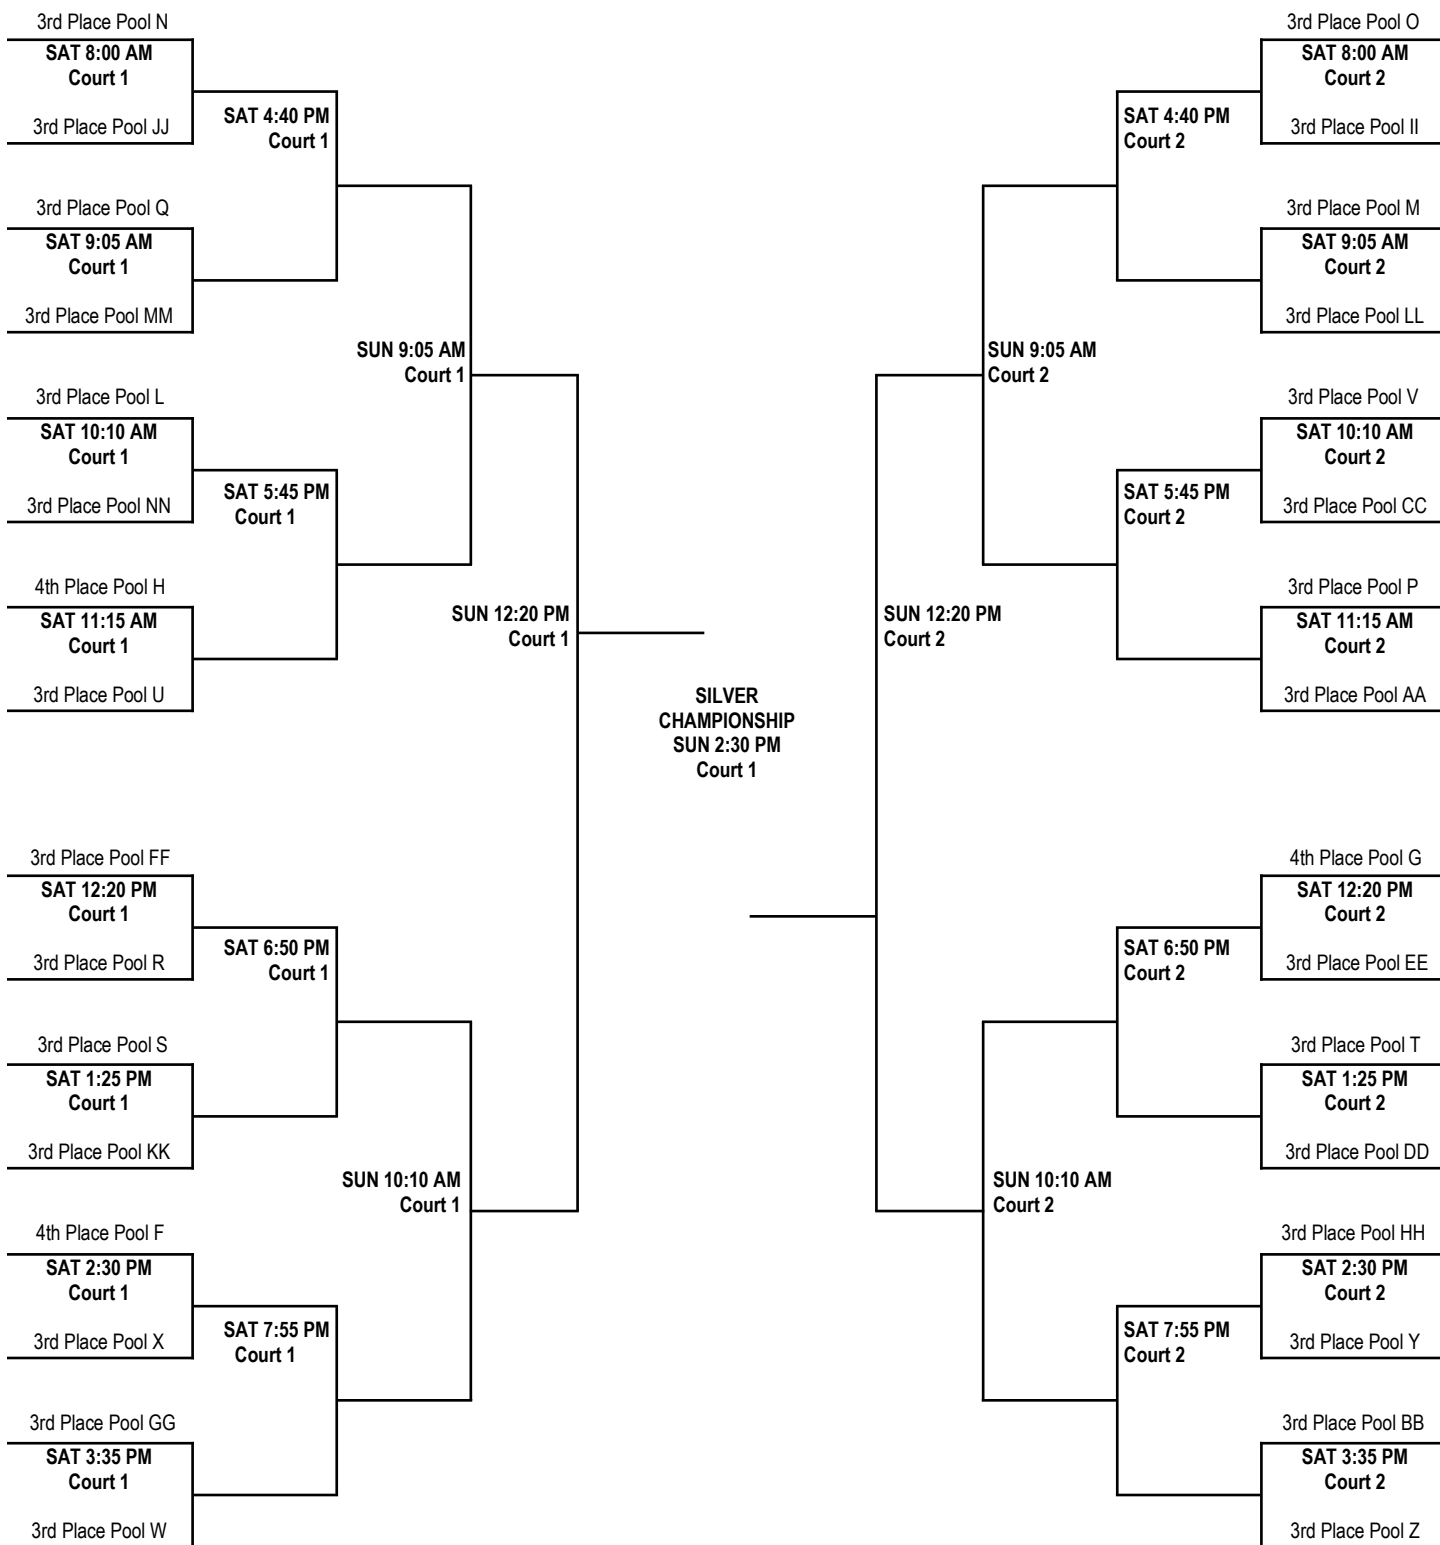

16U BOYS DIVISION SILVER CHAMPIONSHIP BRACKET

ALL GAMES ON THIS PAGE AT SHADOW RIDGE HIGH SCHOOL