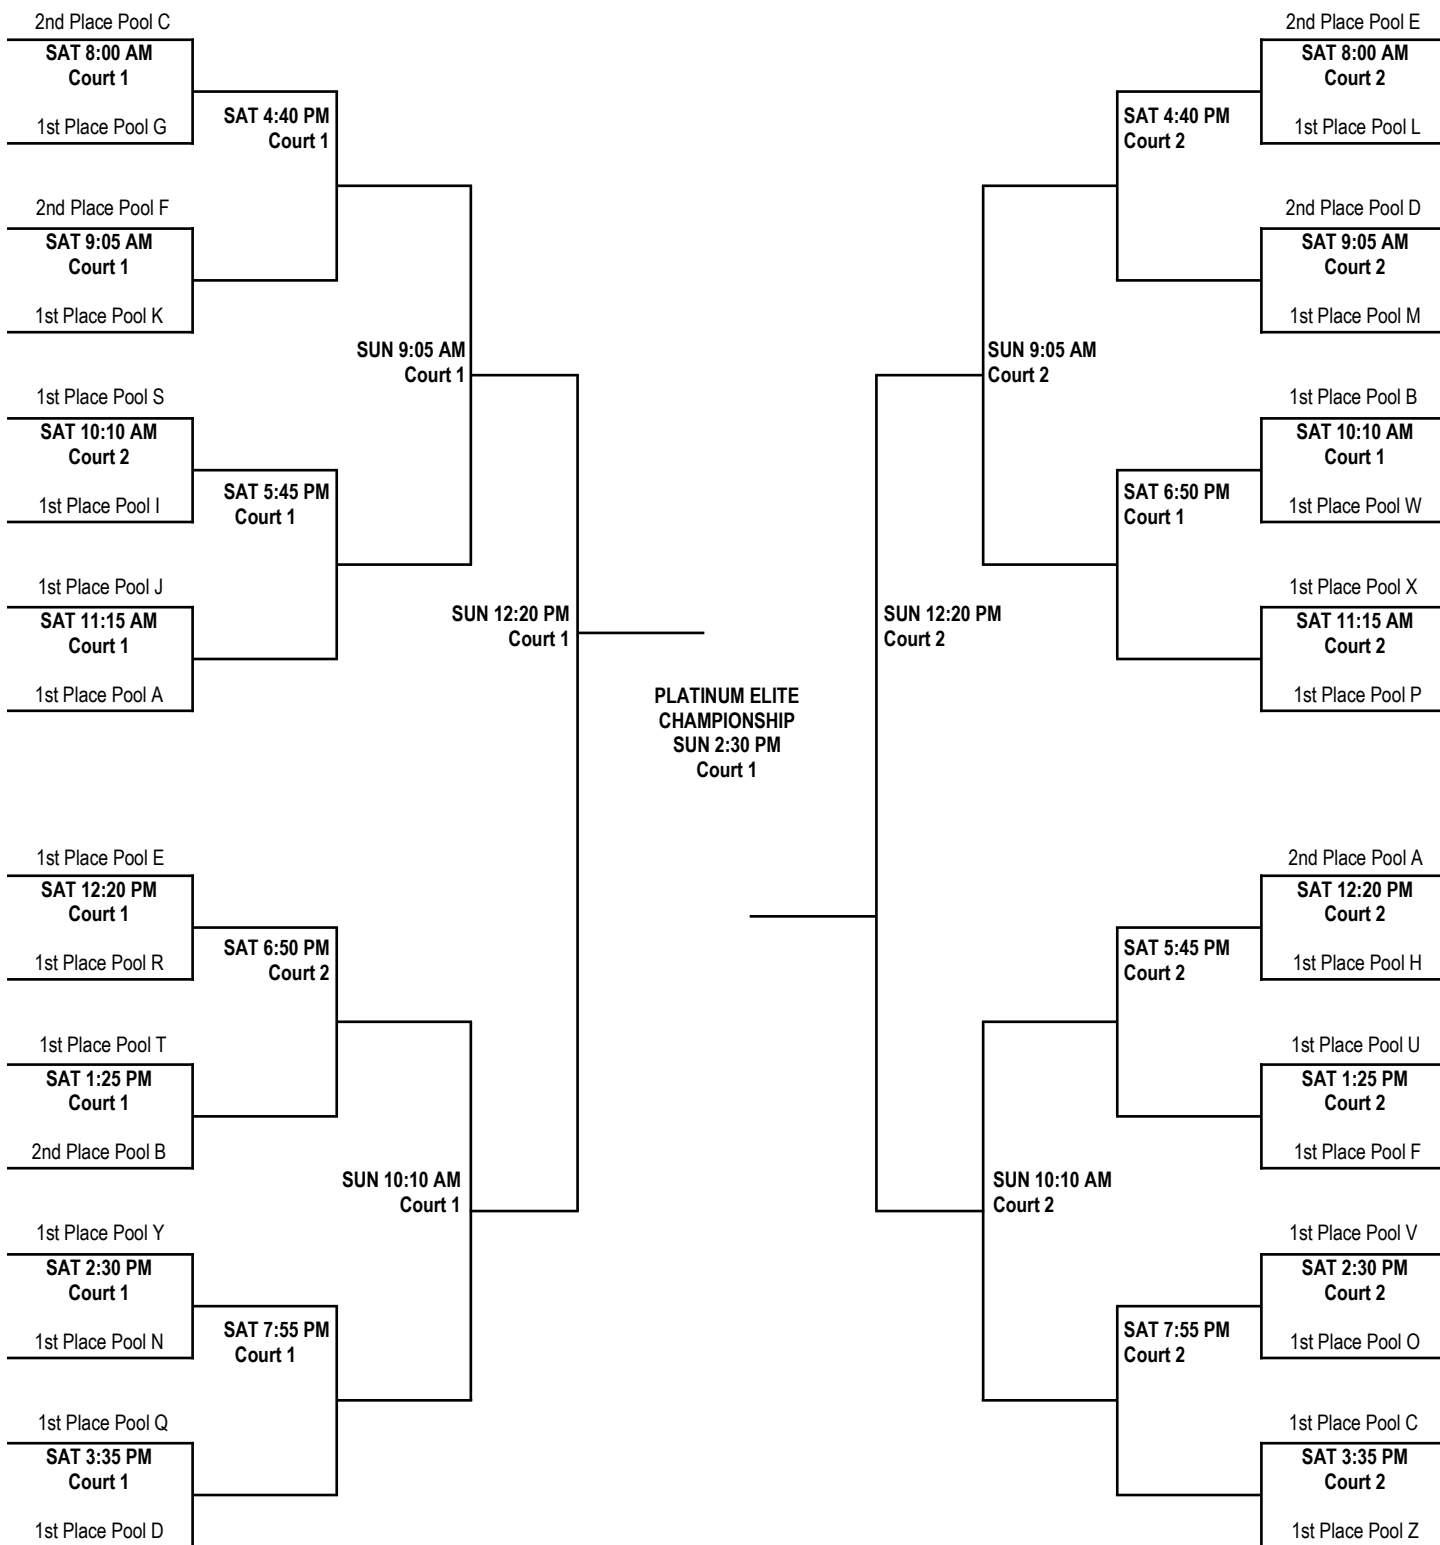

16U BOYS DIVISION PLATINUM ELITE CHAMPIONSHIP BRACKET

ALL GAMES ON THIS PAGE AT ELDORADO HIGH SCHOOL