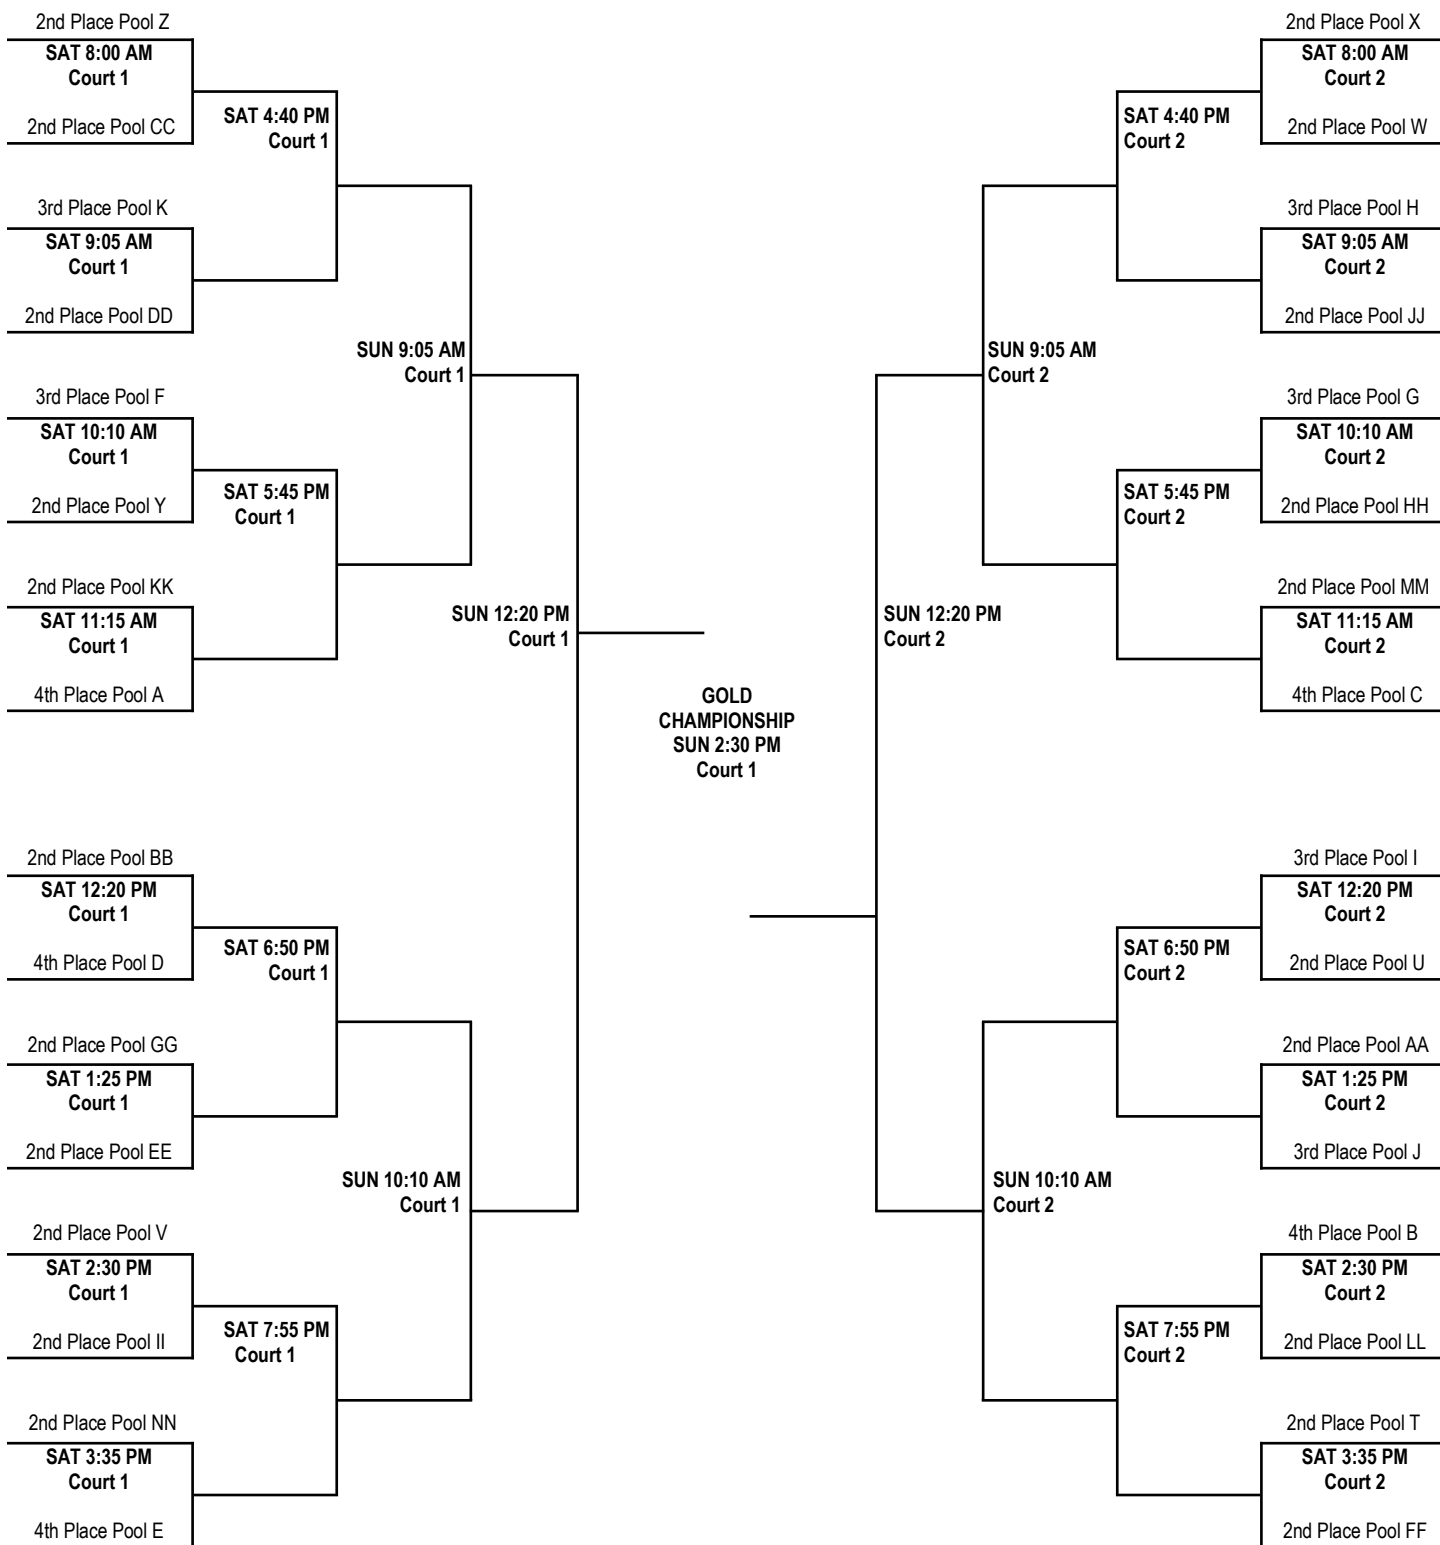

16U BOYS DIVISION GOLD CHAMPIONSHIP BRACKET

ALL GAMES ON THIS PAGE AT SUNRISE MOUNTAIN HIGH SCHOOL