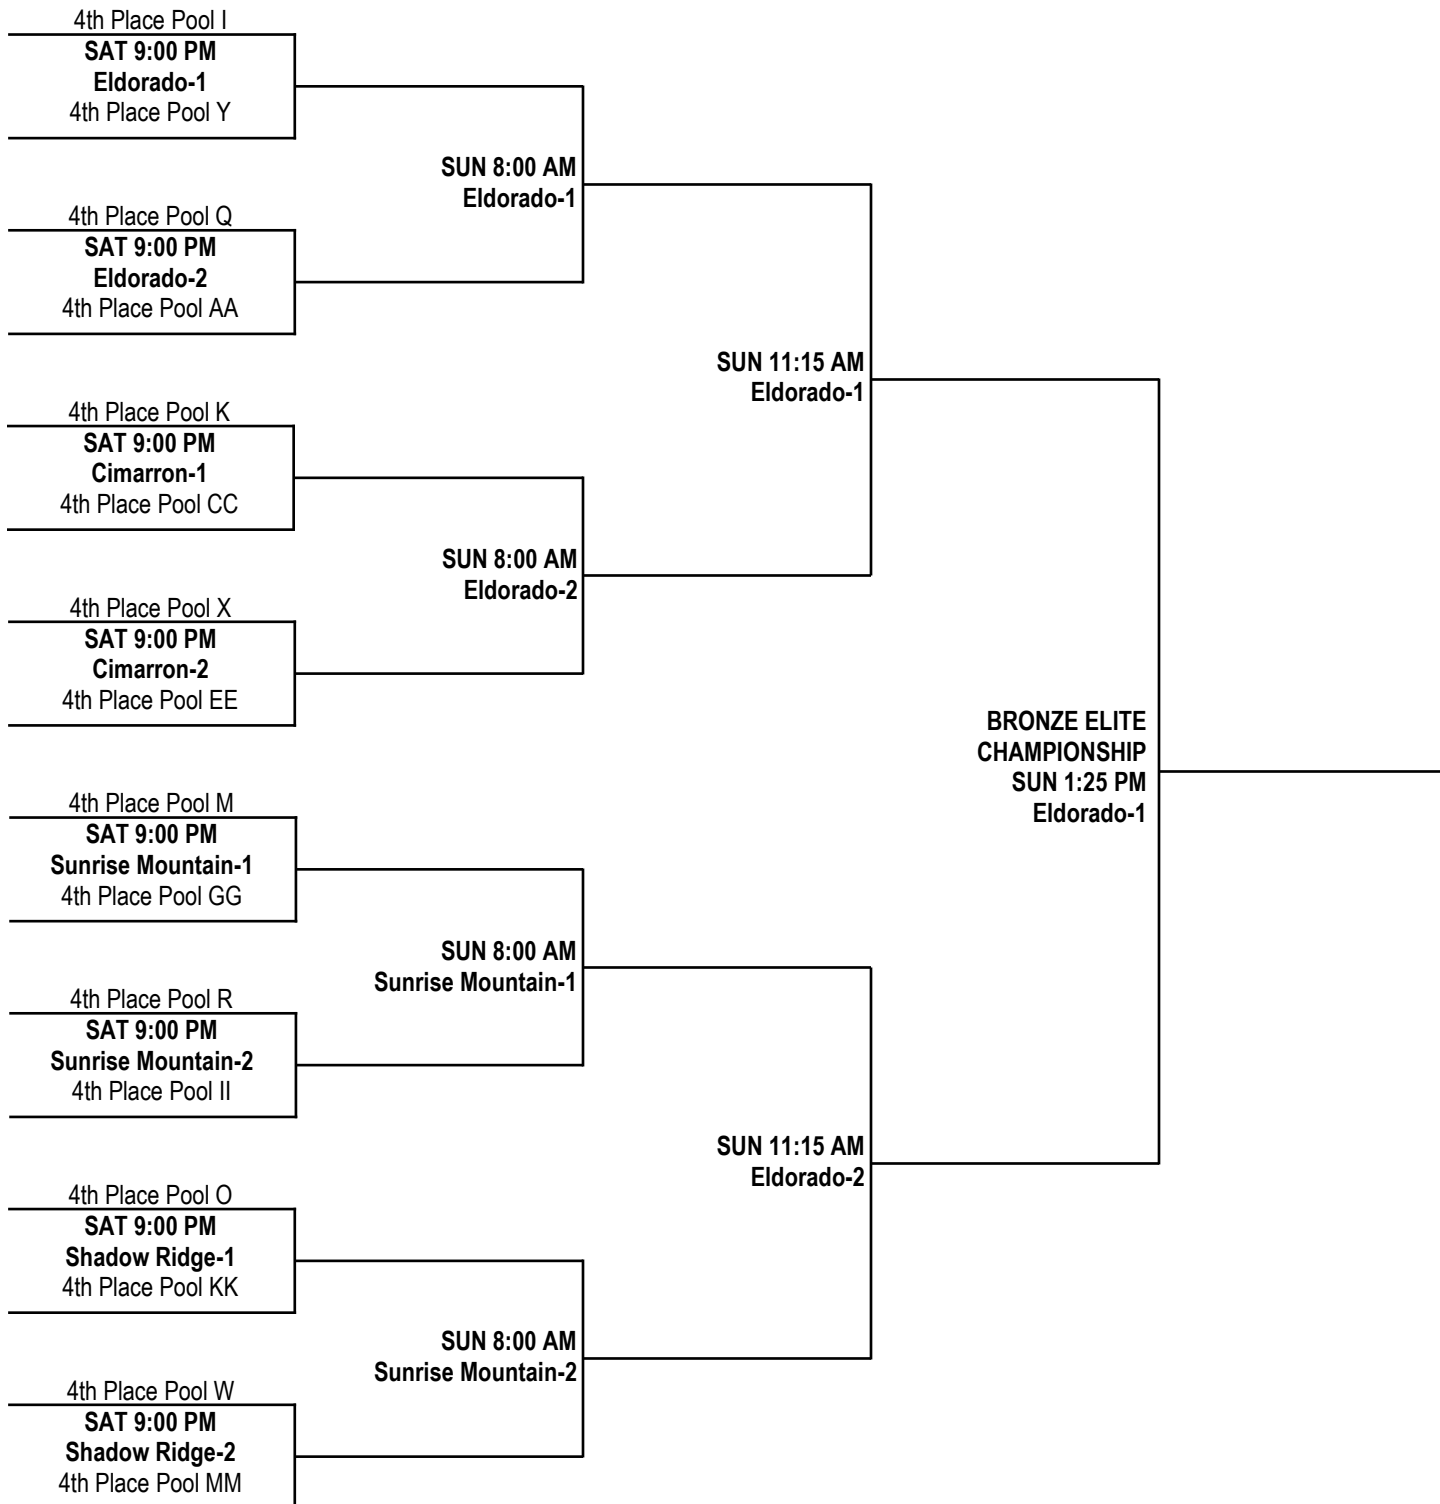

# 16U BOYS DIVISION BRONZE ELITE CHAMPIONSHIP BRACKET