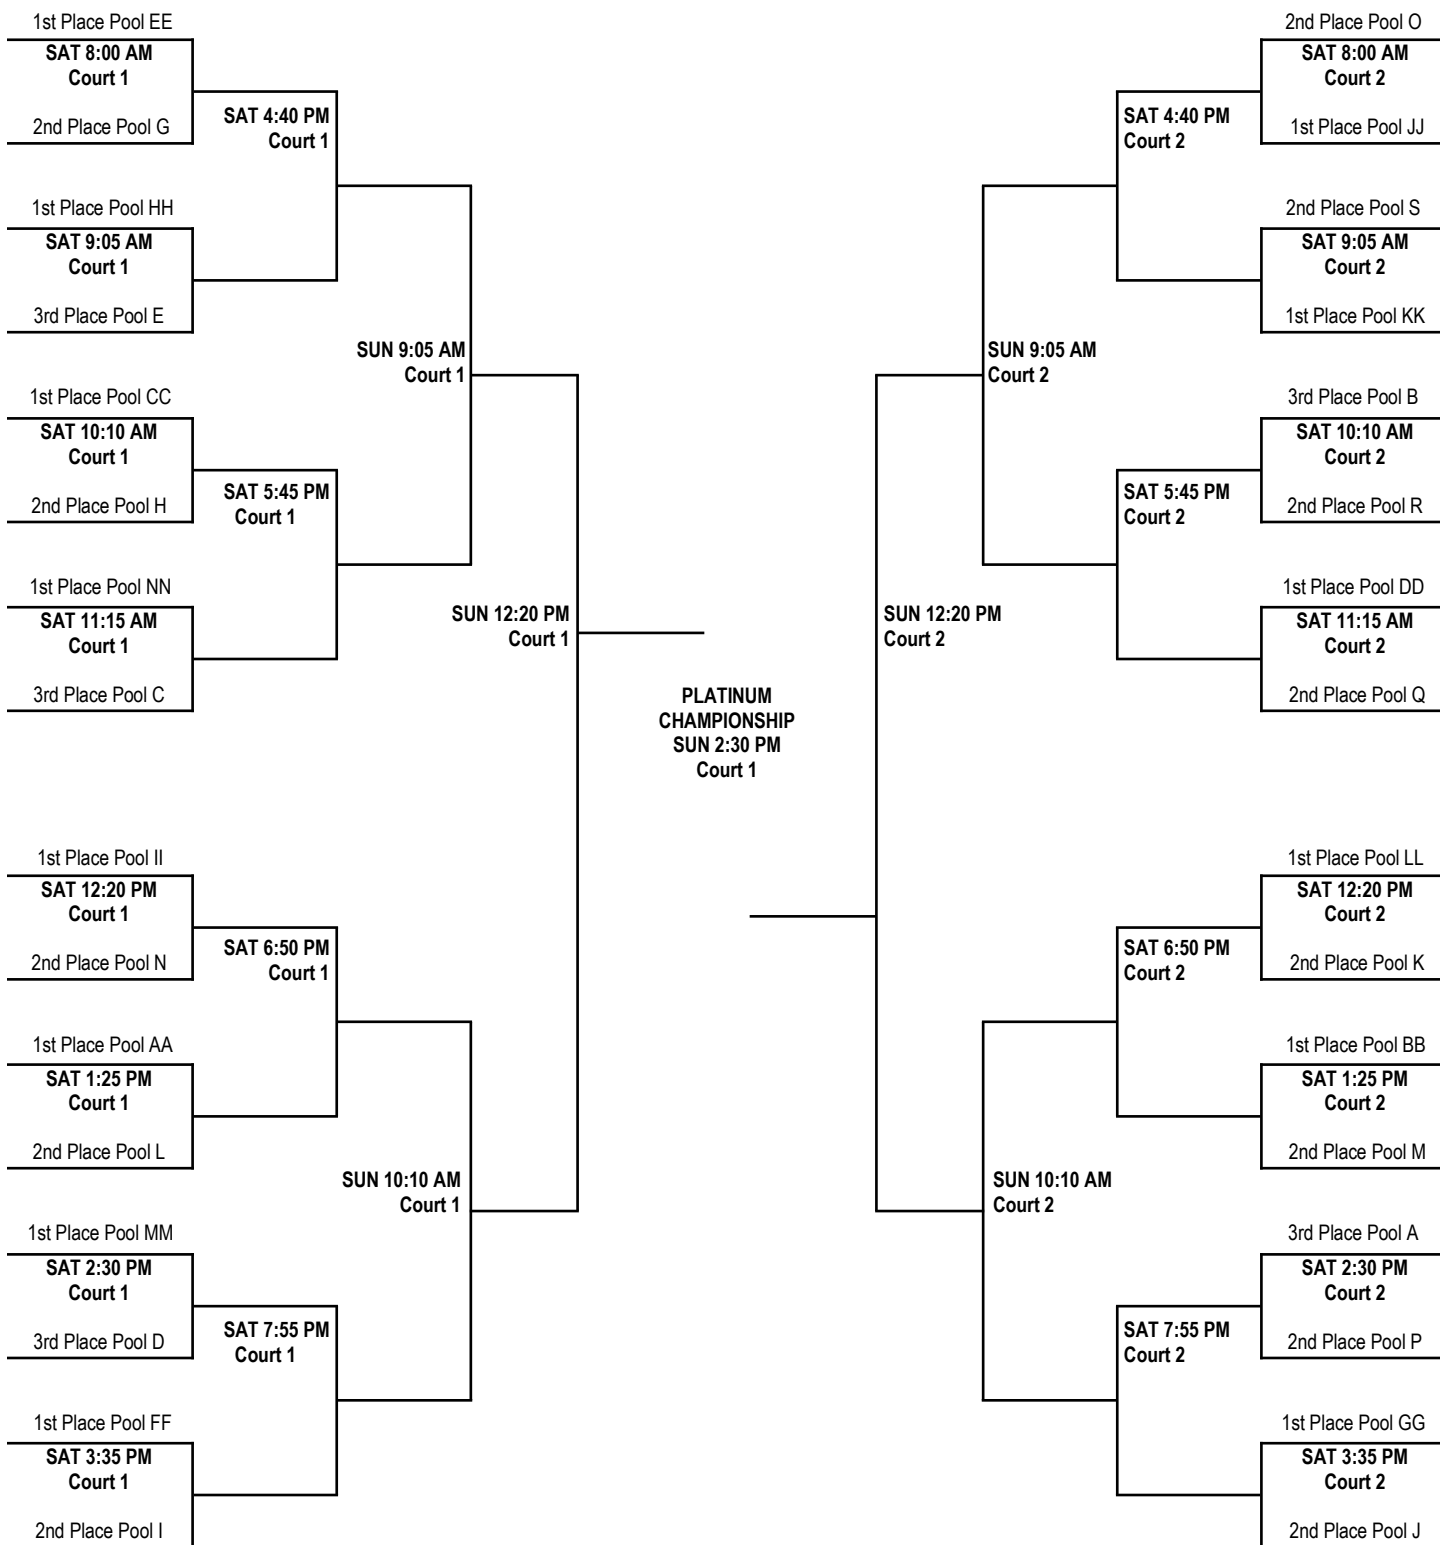

16U BOYS DIVISION PLATINUM CHAMPIONSHIP BRACKET

ALL GAMES ON THIS PAGE AT CIMARRON HIGH SCHOOL