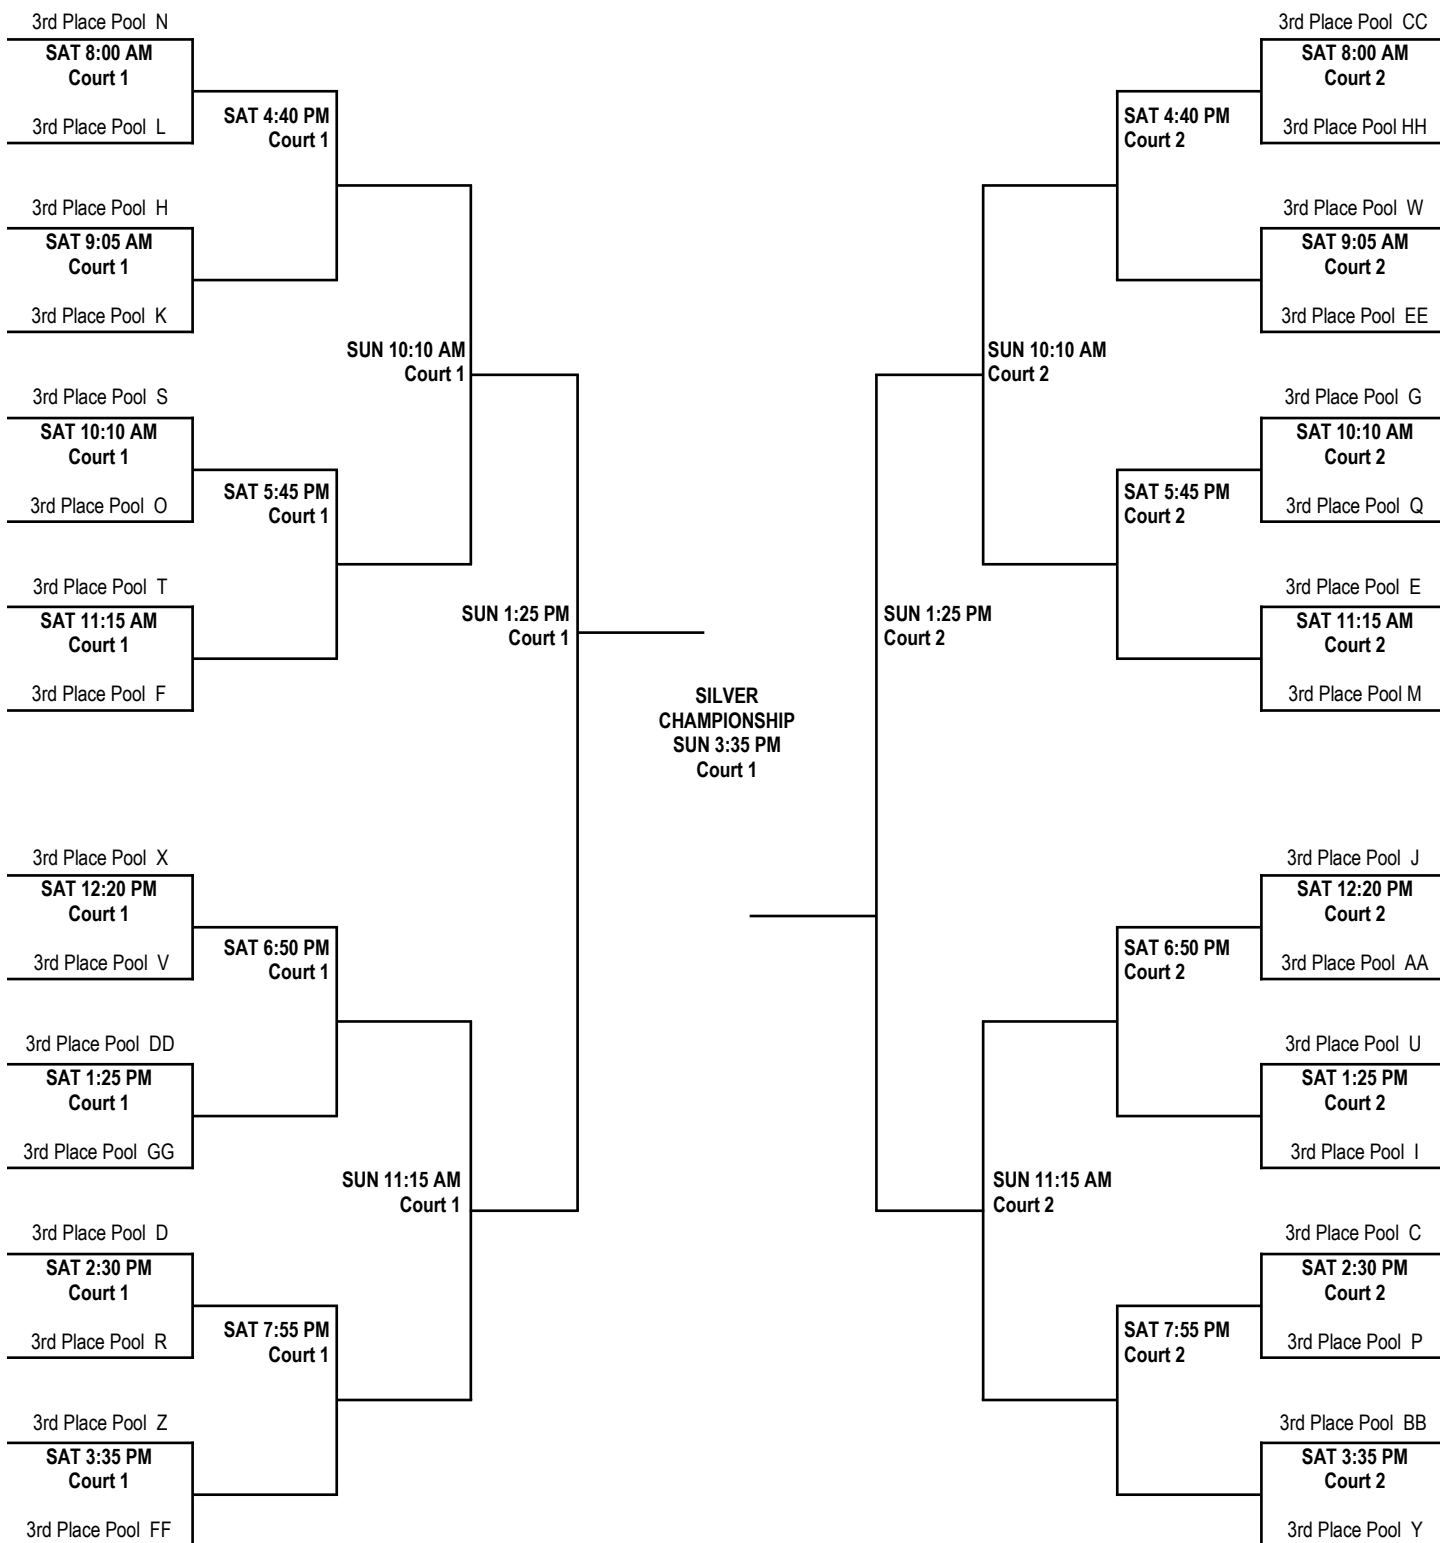

LAS VEGAS CLASSIC 2014 / 16U BOYS DIVISION

SILVER CHAMPIONSHIP BRACKET

ALL SILVER BRACKET GAMES AT SUNRISE MOUNTAIN HIGH SCHOOL