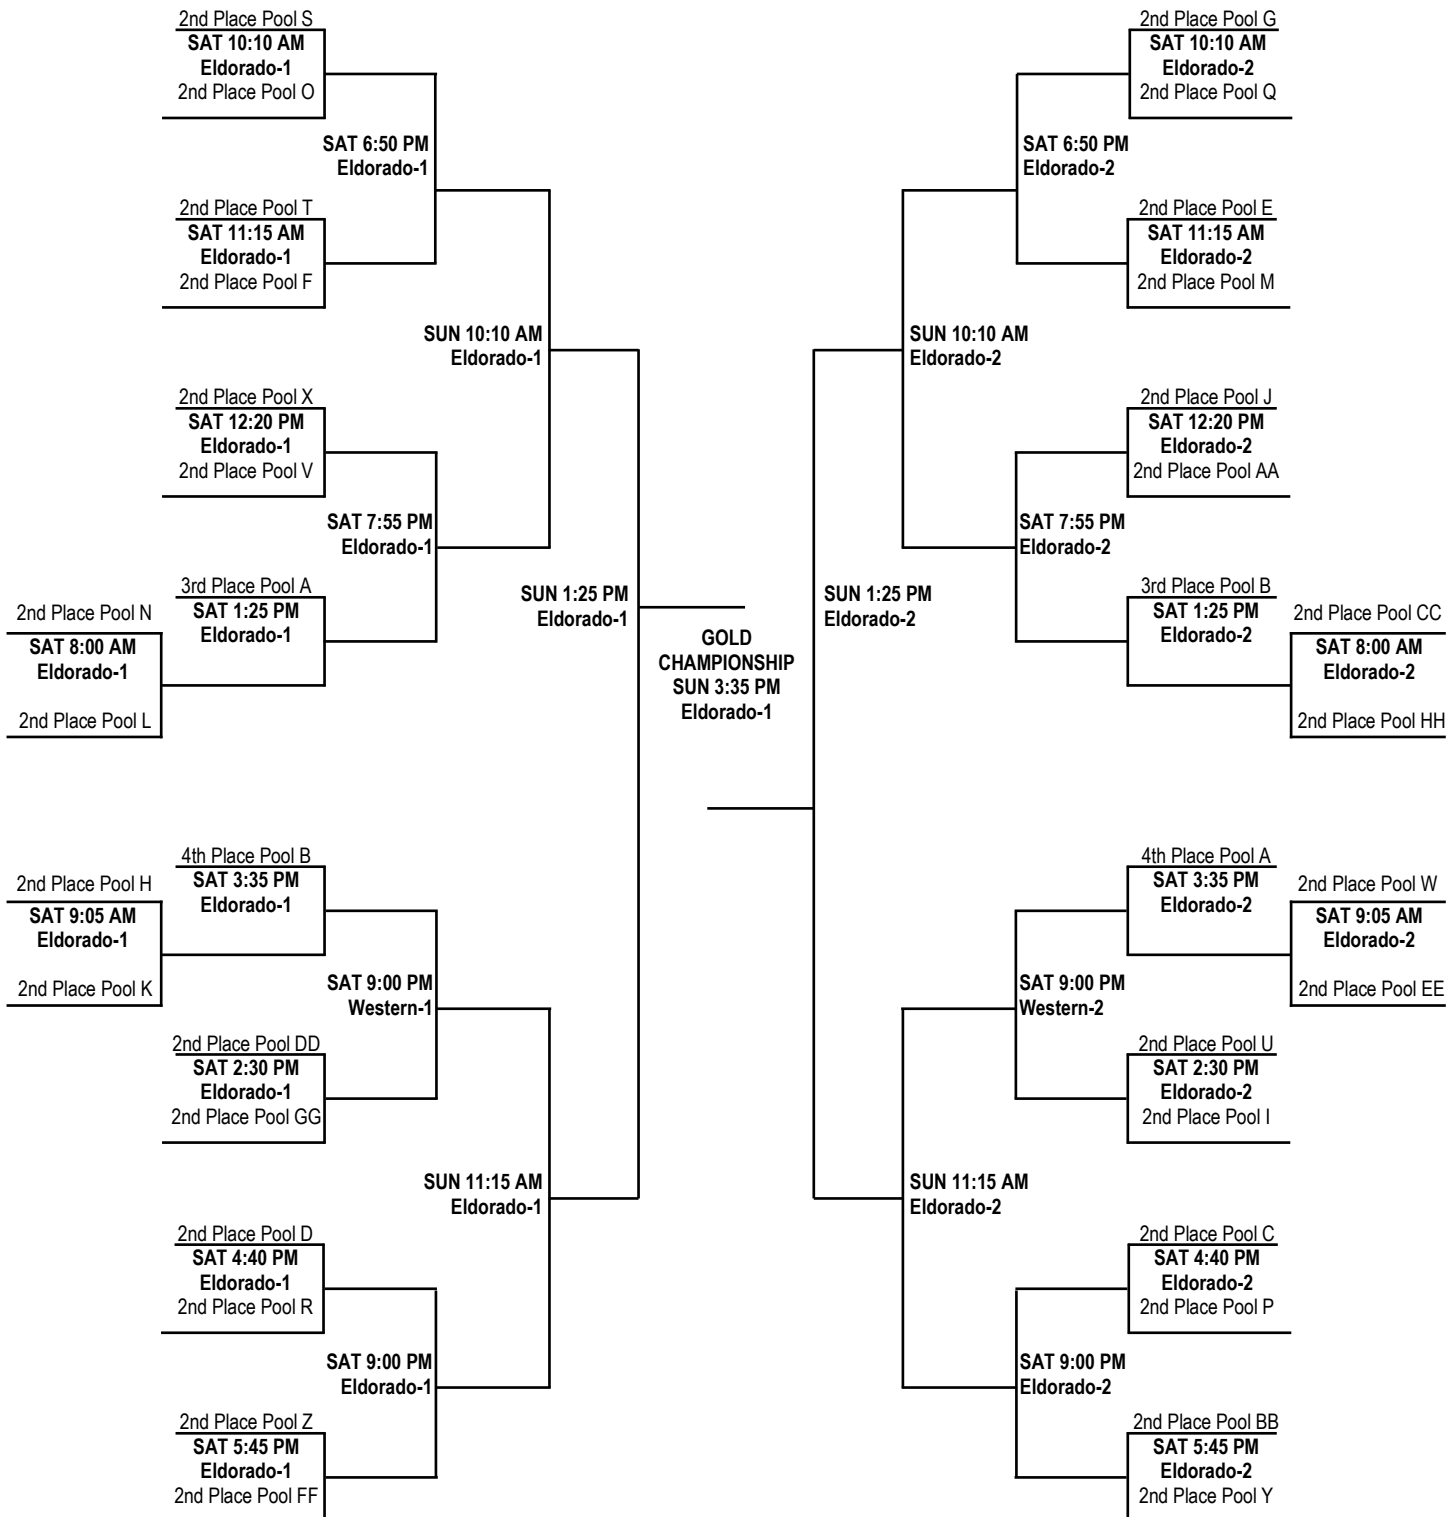

LAS VEGAS CLASSIC 2014 / 16U BOYS DIVISION

GOLD CHAMPIONSHIP BRACKET