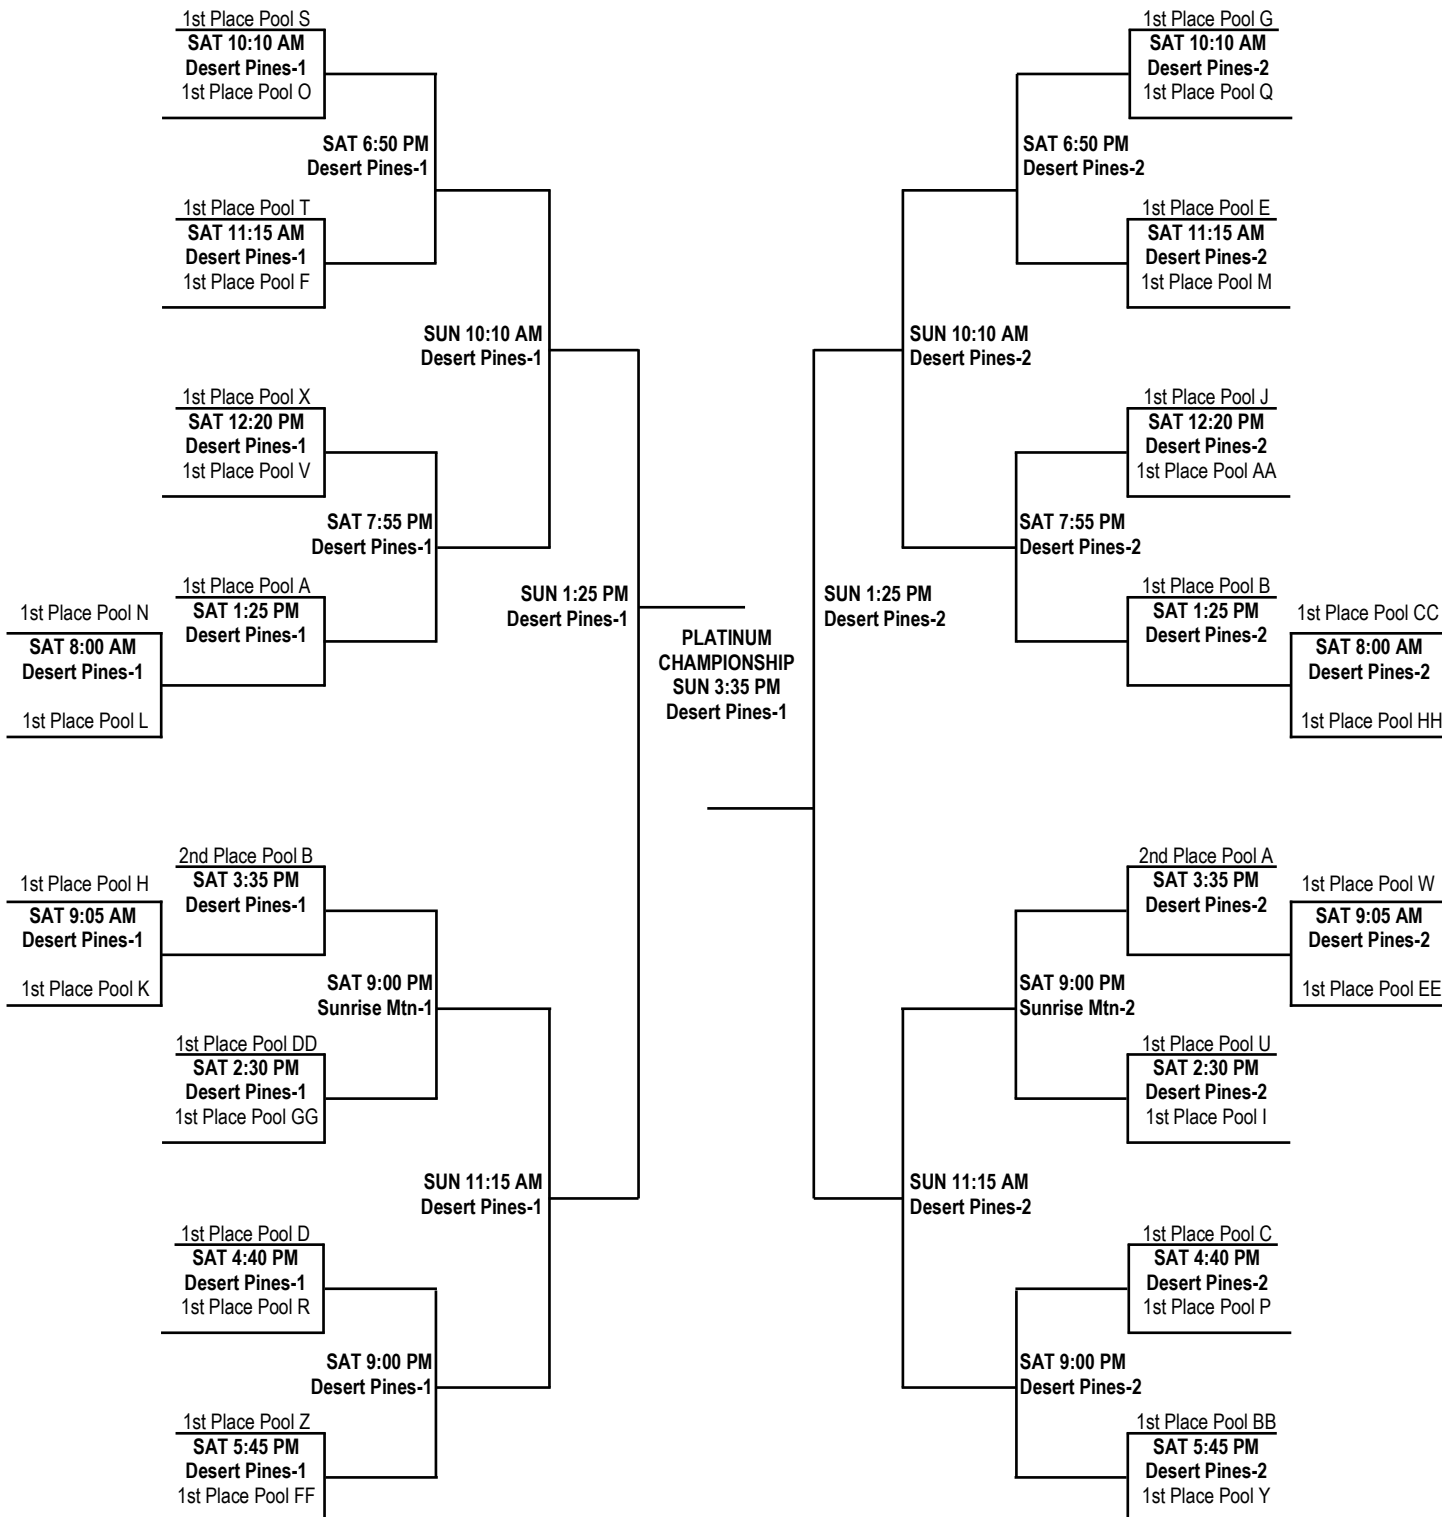

## PLATINUM CHAMPIONSHIP BRACKET