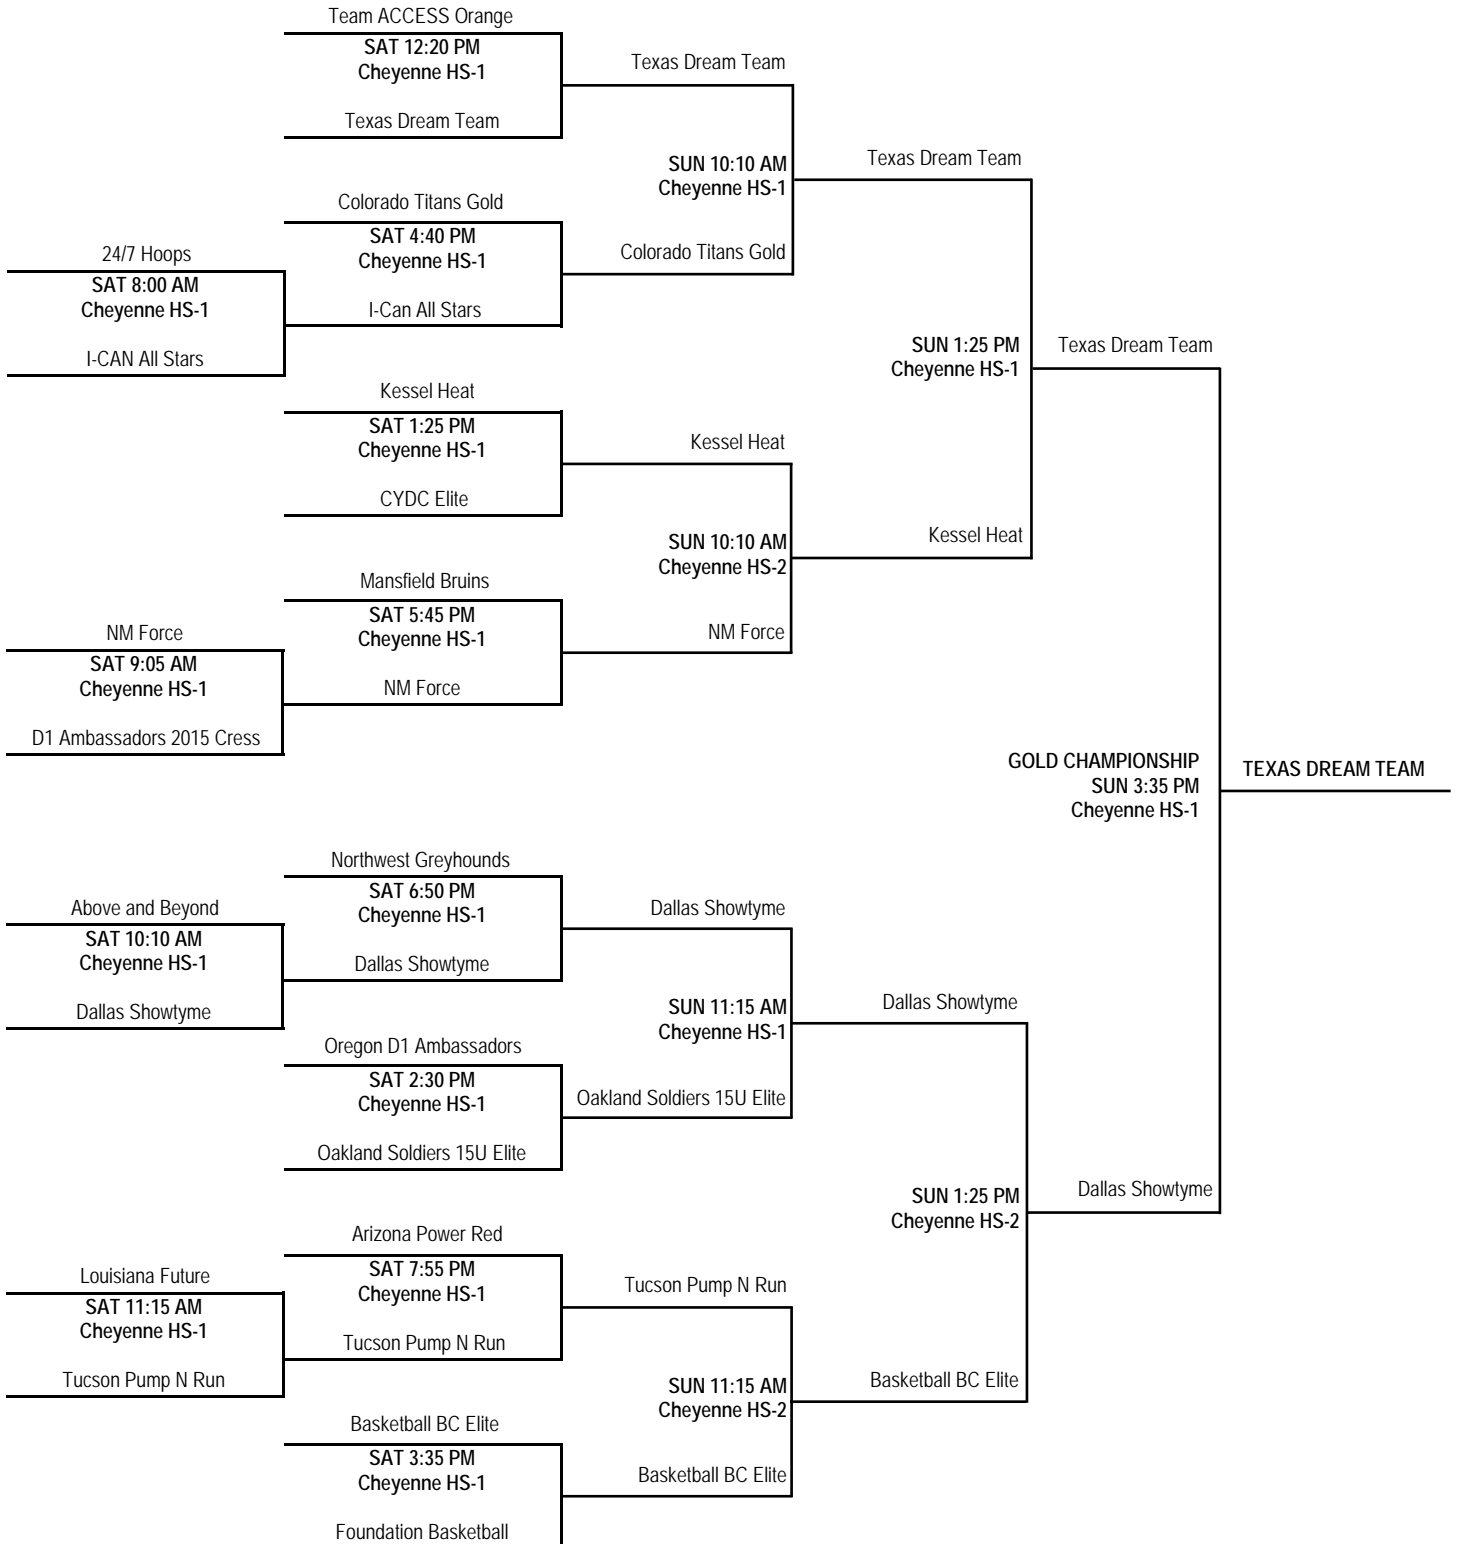

LAS VEGAS CLASSIC 2013 / 16U BOYS DIVISION

PLATINUM CHAMPIONSHIP BRACKET

ALL GAMES ON THIS PAGE AT DESERT PINES HIGH SCHOOL

LAS VEGAS CLASSIC 2013 / 16U BOYS DIVISION

GOLD CHAMPIONSHIP BRACKET

LAS VEGAS CLASSIC 2013 / 16U BOYS DIVISION