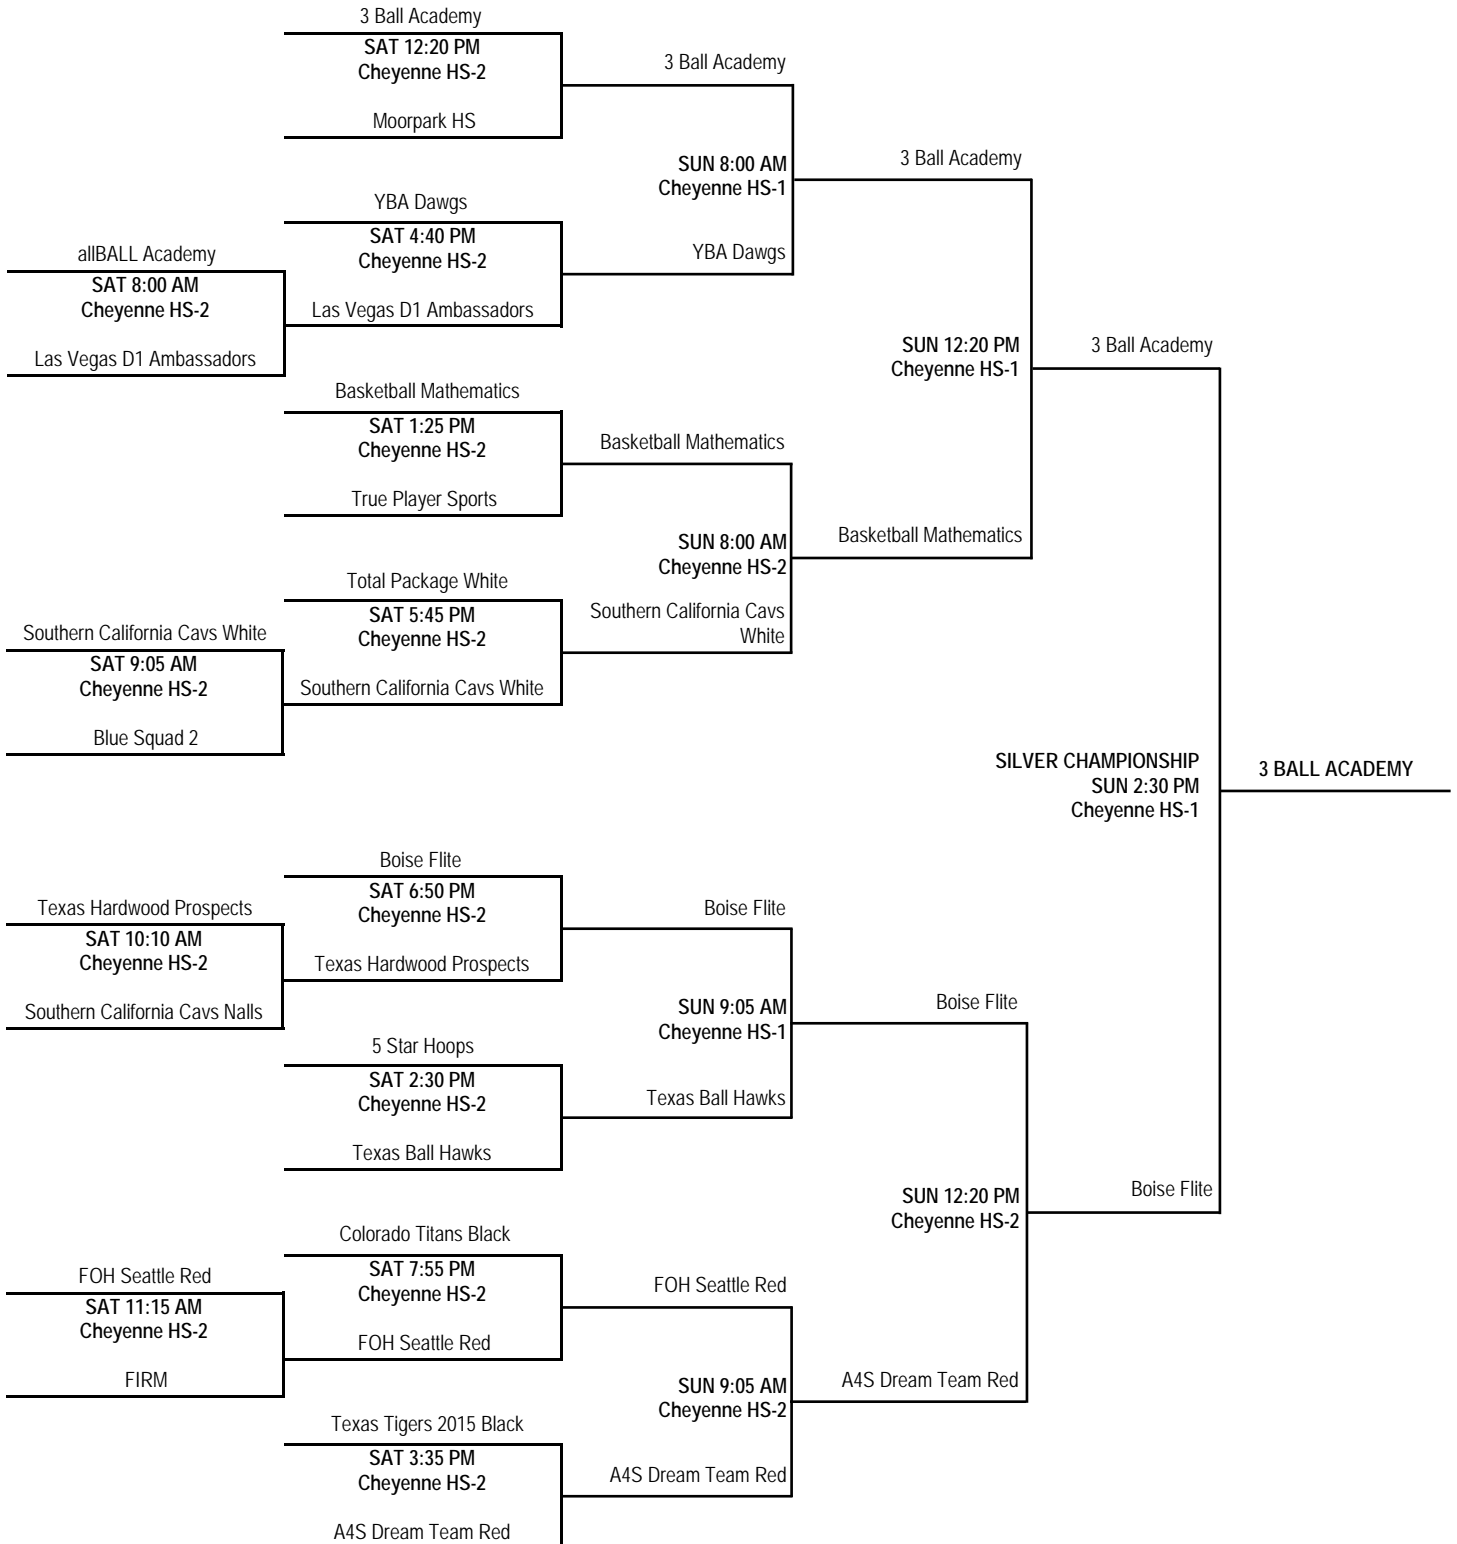

LAS VEGAS CLASSIC 2013 / 16U BOYS DIVISION

SILVER CHAMPIONSHIP BRACKET