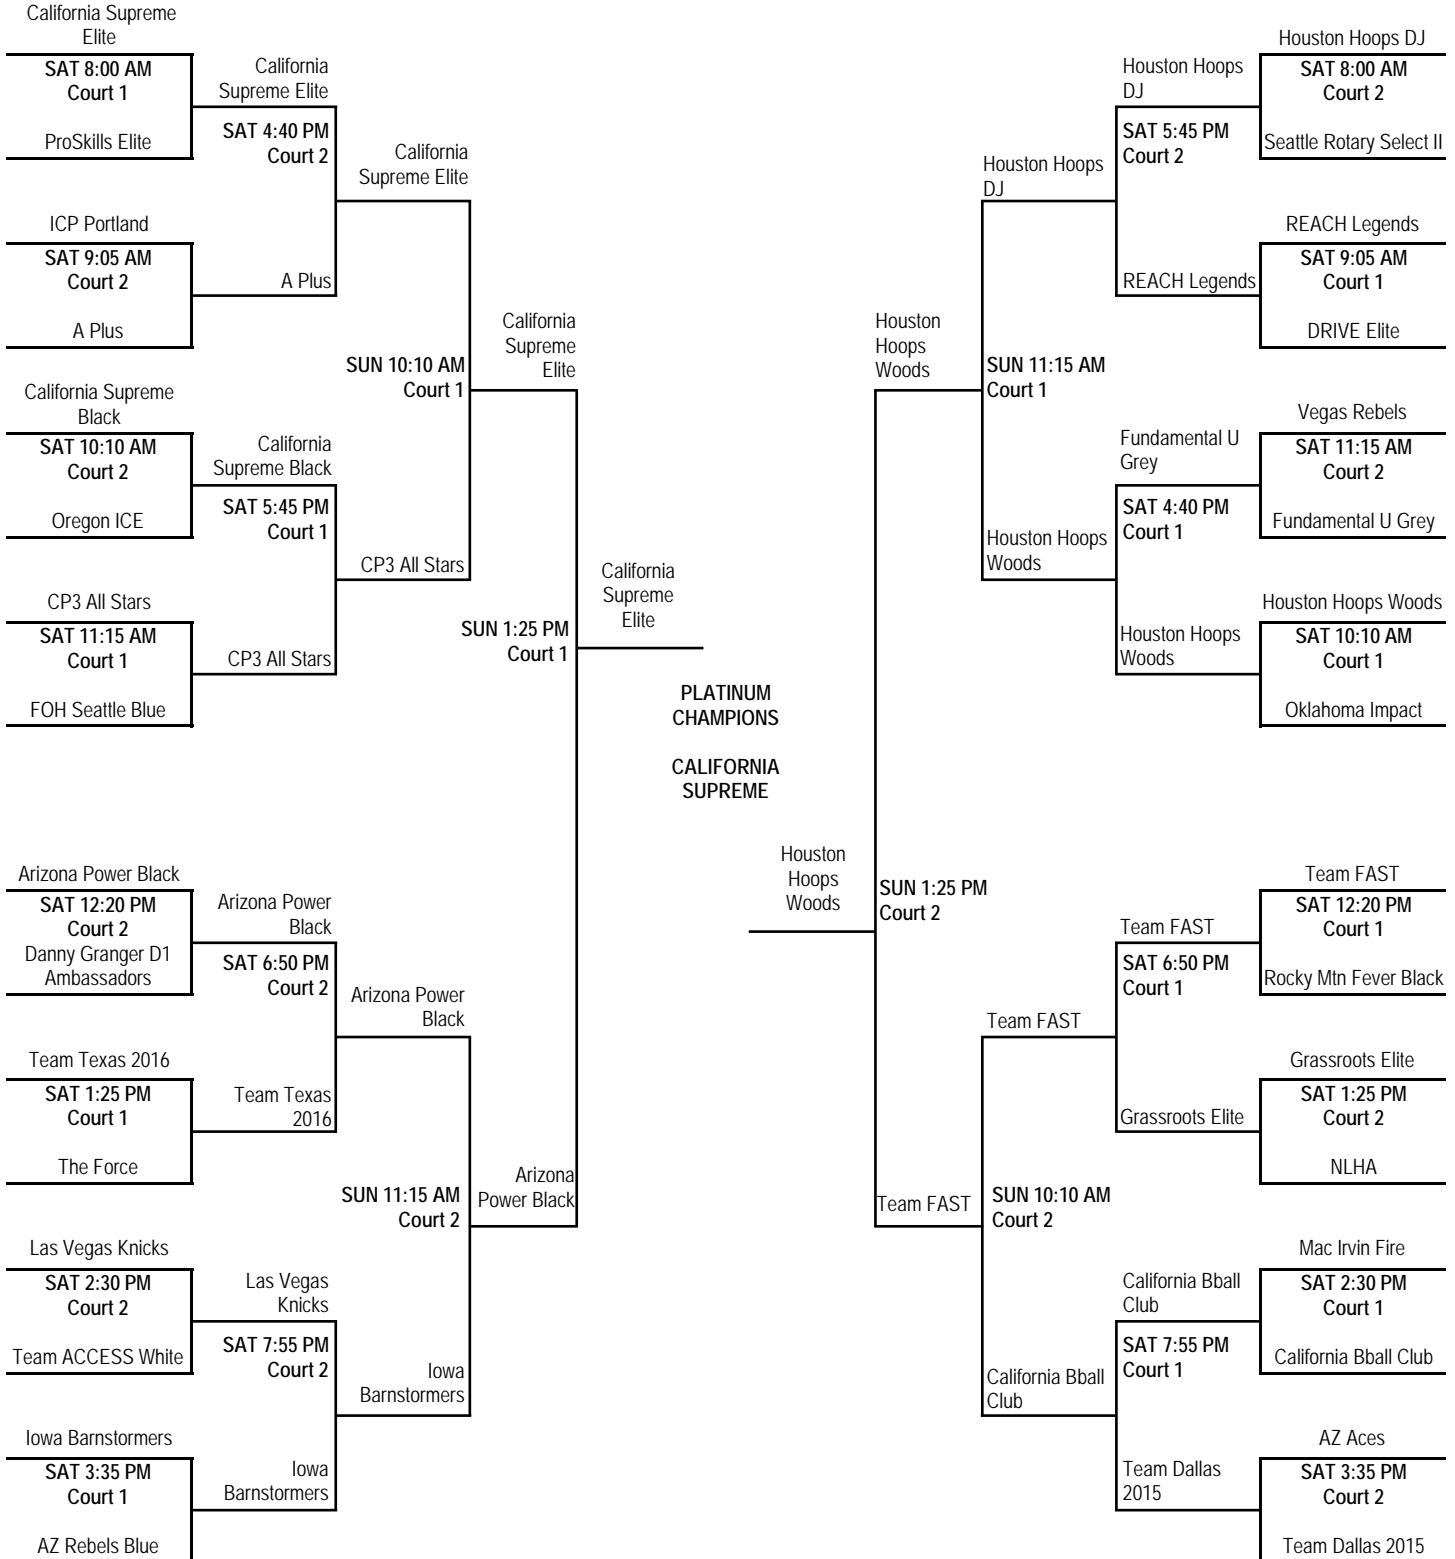

LAS VEGAS CLASSIC 2013 / 16U BOYS DIVISION

PLATINUM CHAMPIONSHIP BRACKET

ALL GAMES ON THIS PAGE AT DESERT PINES HIGH SCHOOL