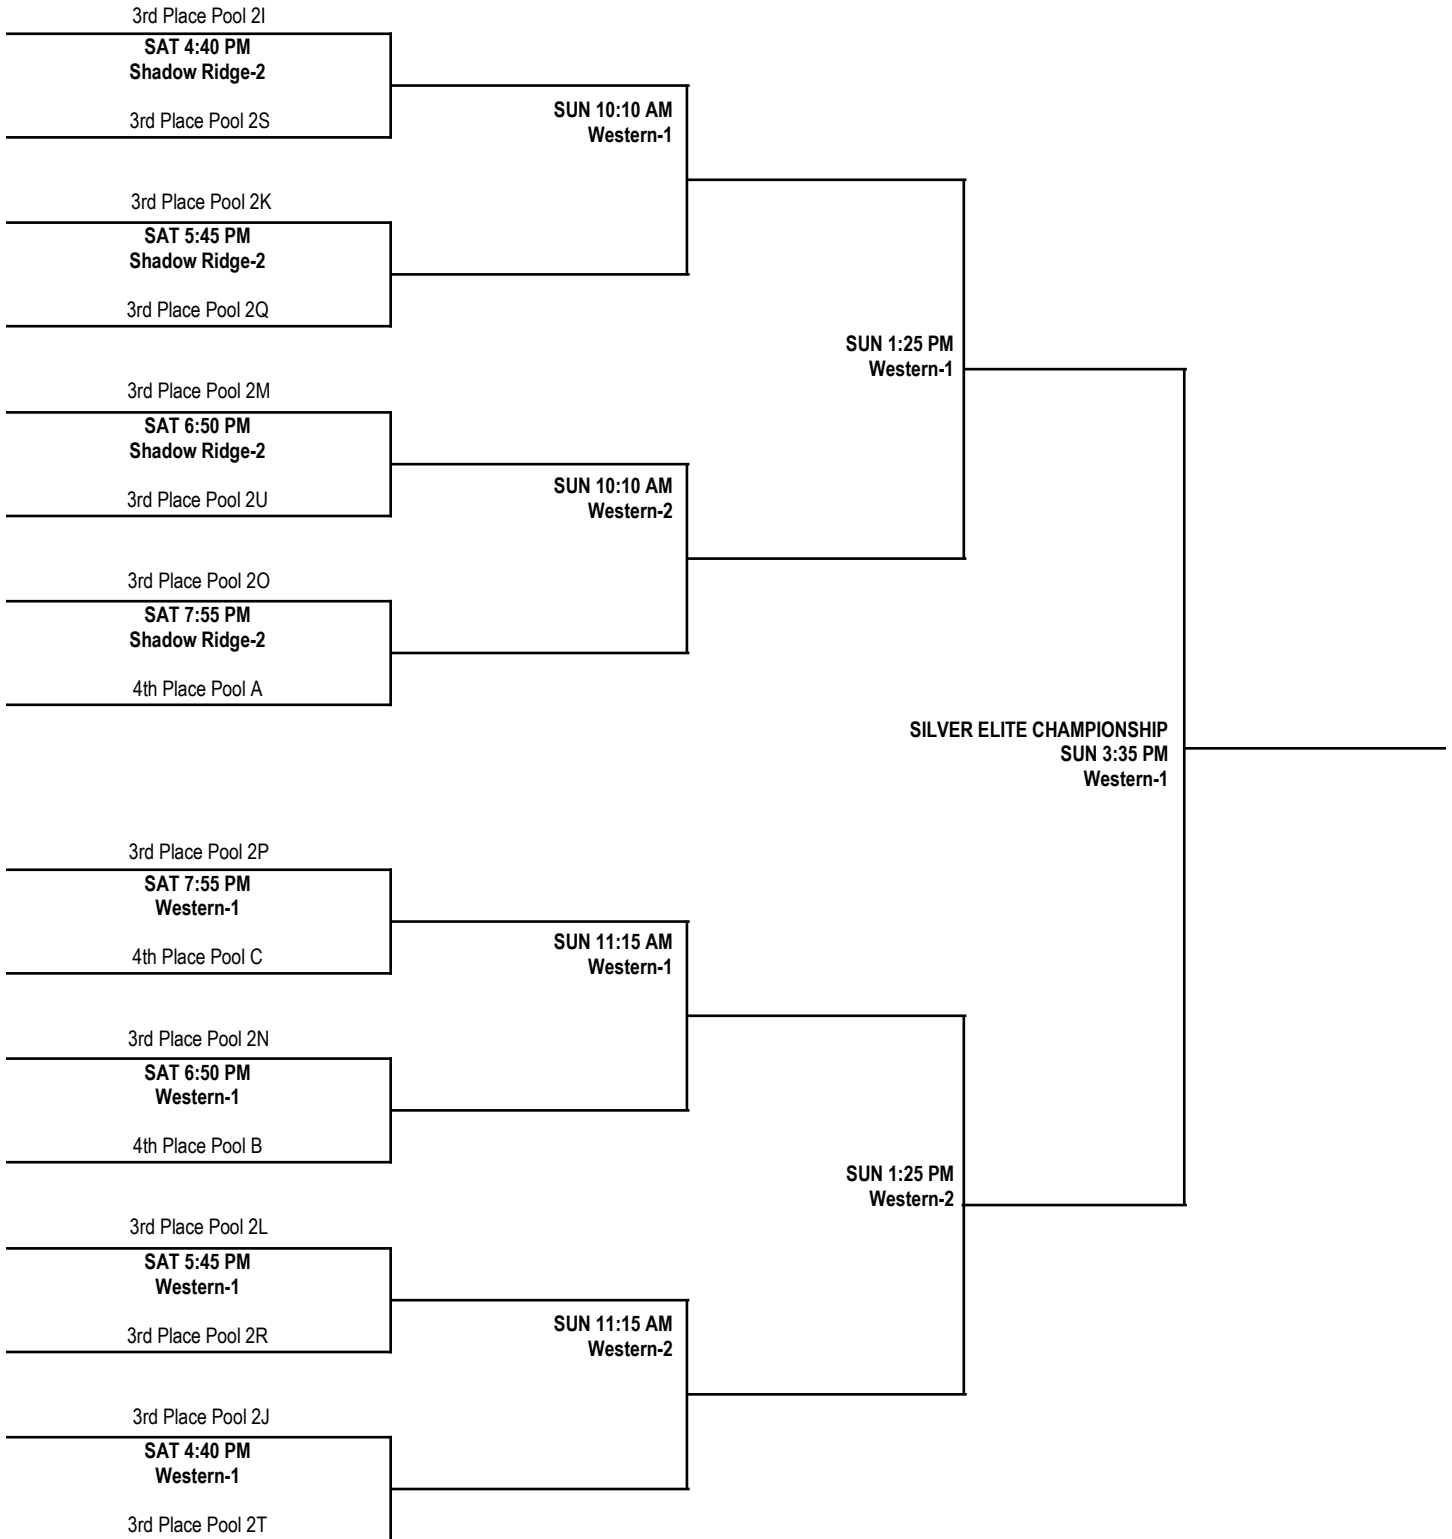

16U BOYS DIVISION GOLD CHAMPIONSHIP BRACKET

16U BOYS DIVISION GOLD CHAMPIONSHIP BRACKET

16U BOYS DIVISION GOLD CHAMPIONSHIP BRACKET

16U BOYS DIVISION

SILVER ELITE CHAMPIONSHIP BRACKET

16U BOYS DIVISION SILVER CHAMPIONSHIP BRACKET