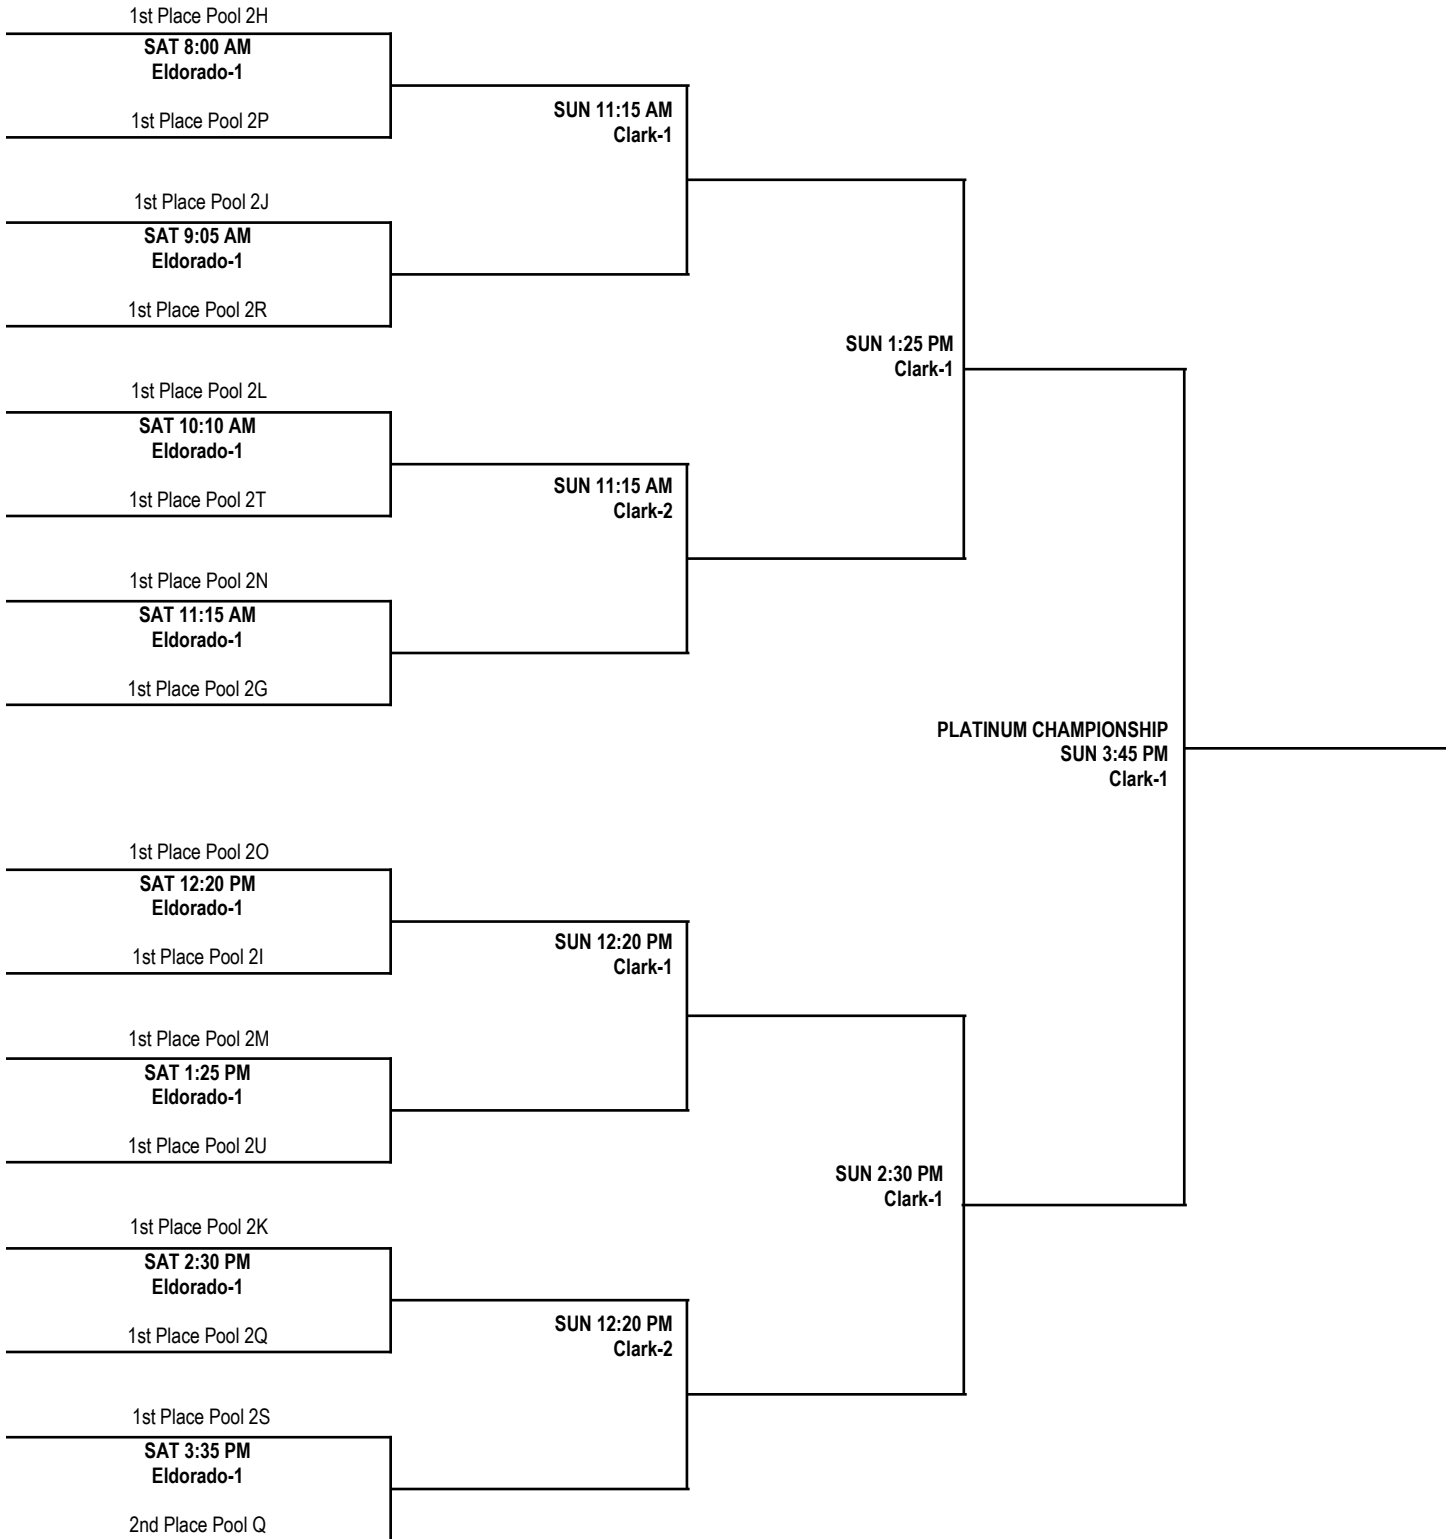

16U BOYS DIVISION PLATINUM ELITE CHAMPIONSHIP BRACKET

16U BOYS DIVISION PLATINUM CHAMPIONSHIP BRACKET

16U BOYS DIVISION PLATINUM CHAMPIONSHIP BRACKET

16U BOYS DIVISION PLATINUM CHAMPIONSHIP BRACKET

16U BOYS DIVISION GOLD ELITE CHAMPIONSHIP BRACKET