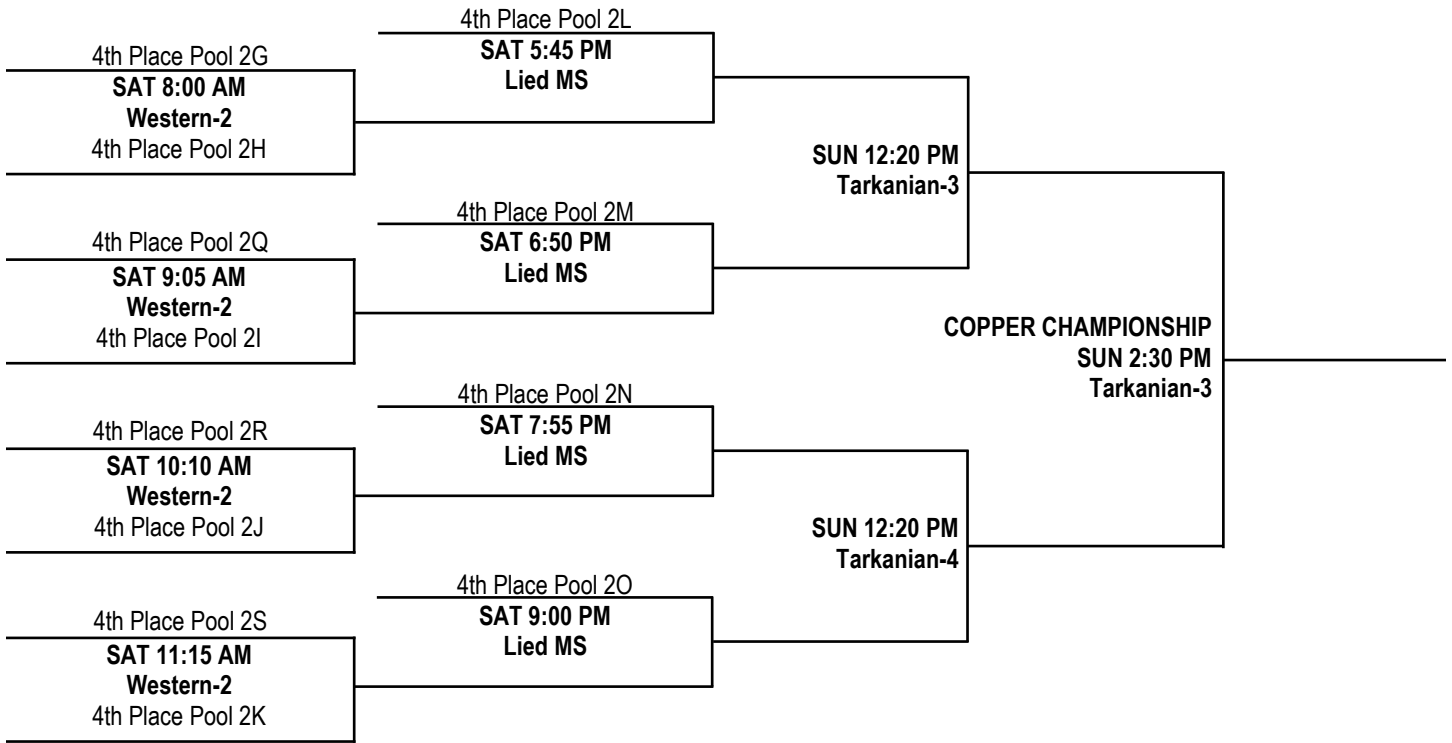

16U BOYS DIVISION COPPER CHAMPIONSHIP BRACKET