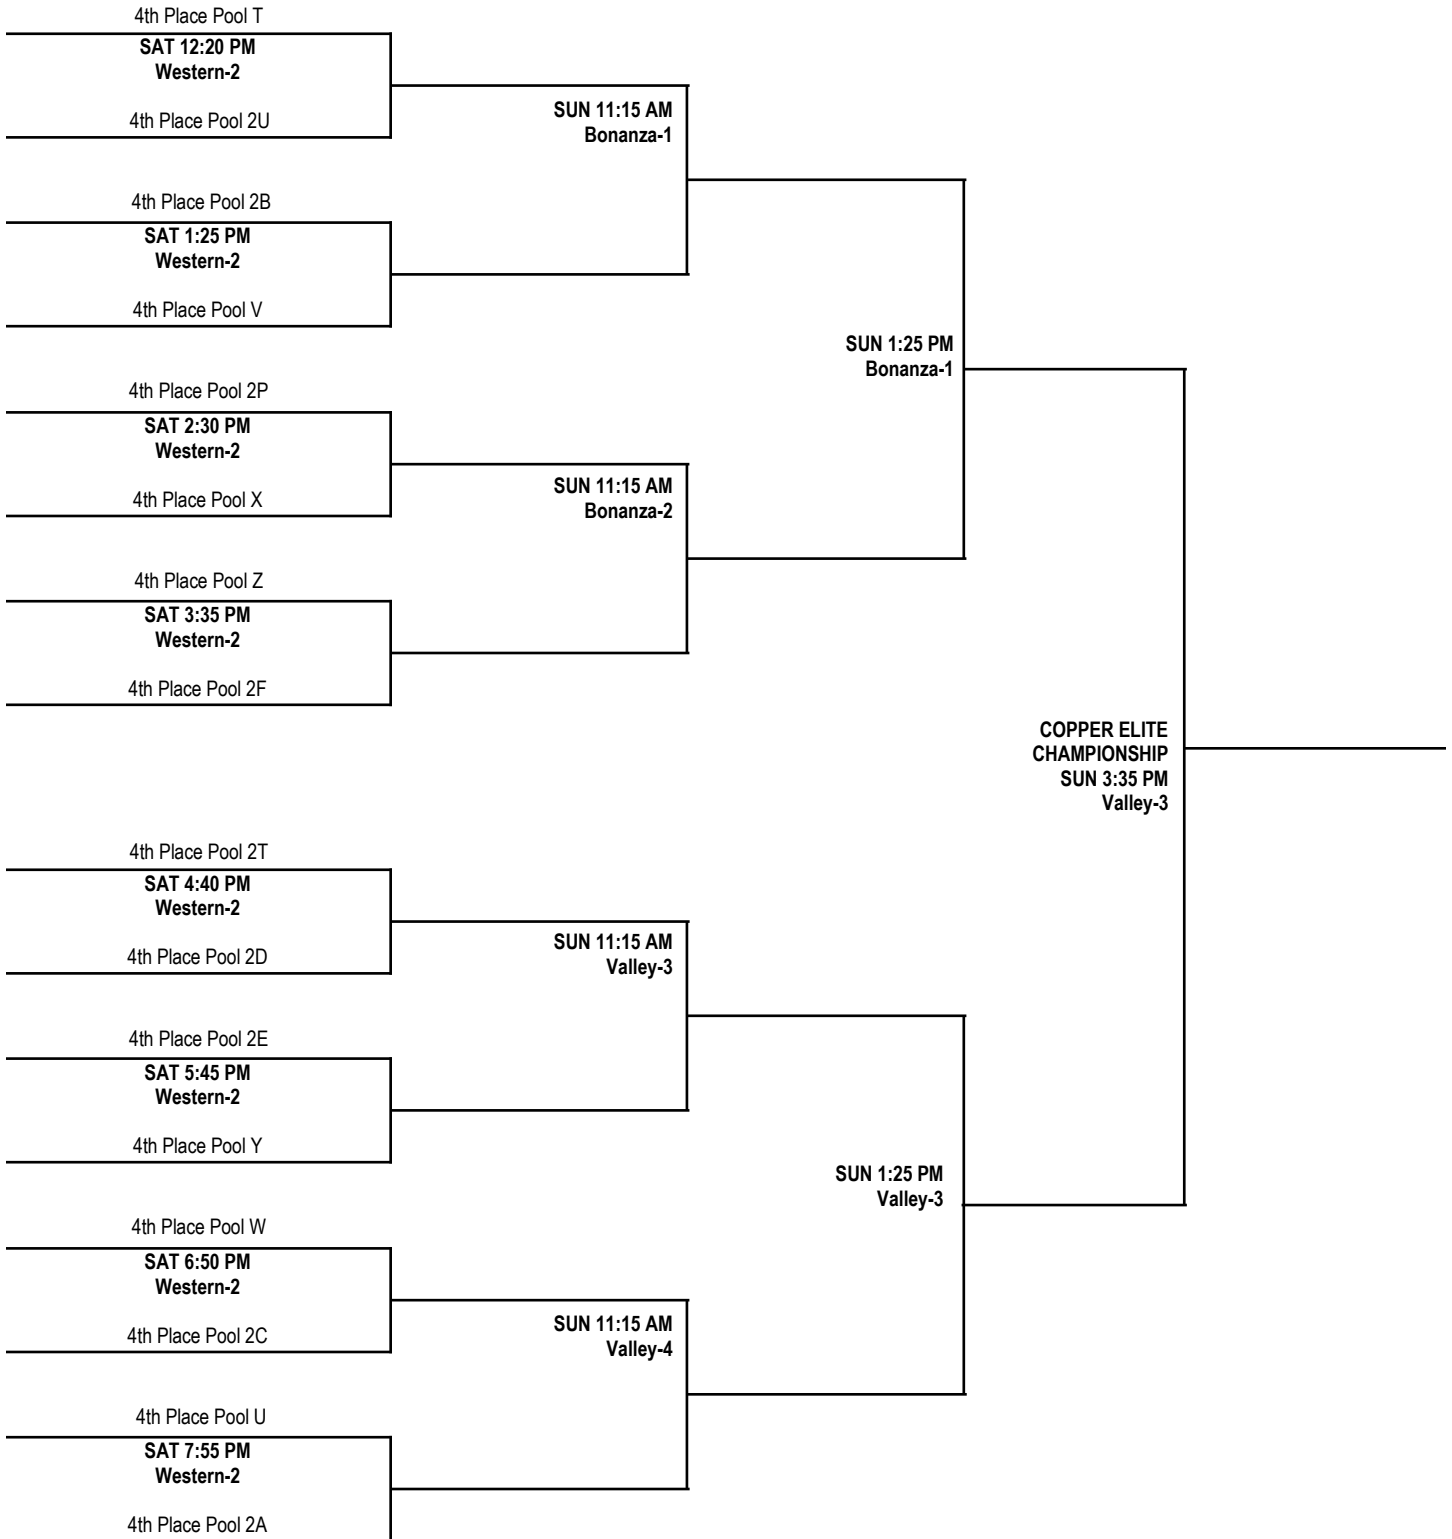

16U BOYS DIVISION

COPPER ELITE CHAMPIONSHIP BRACKET