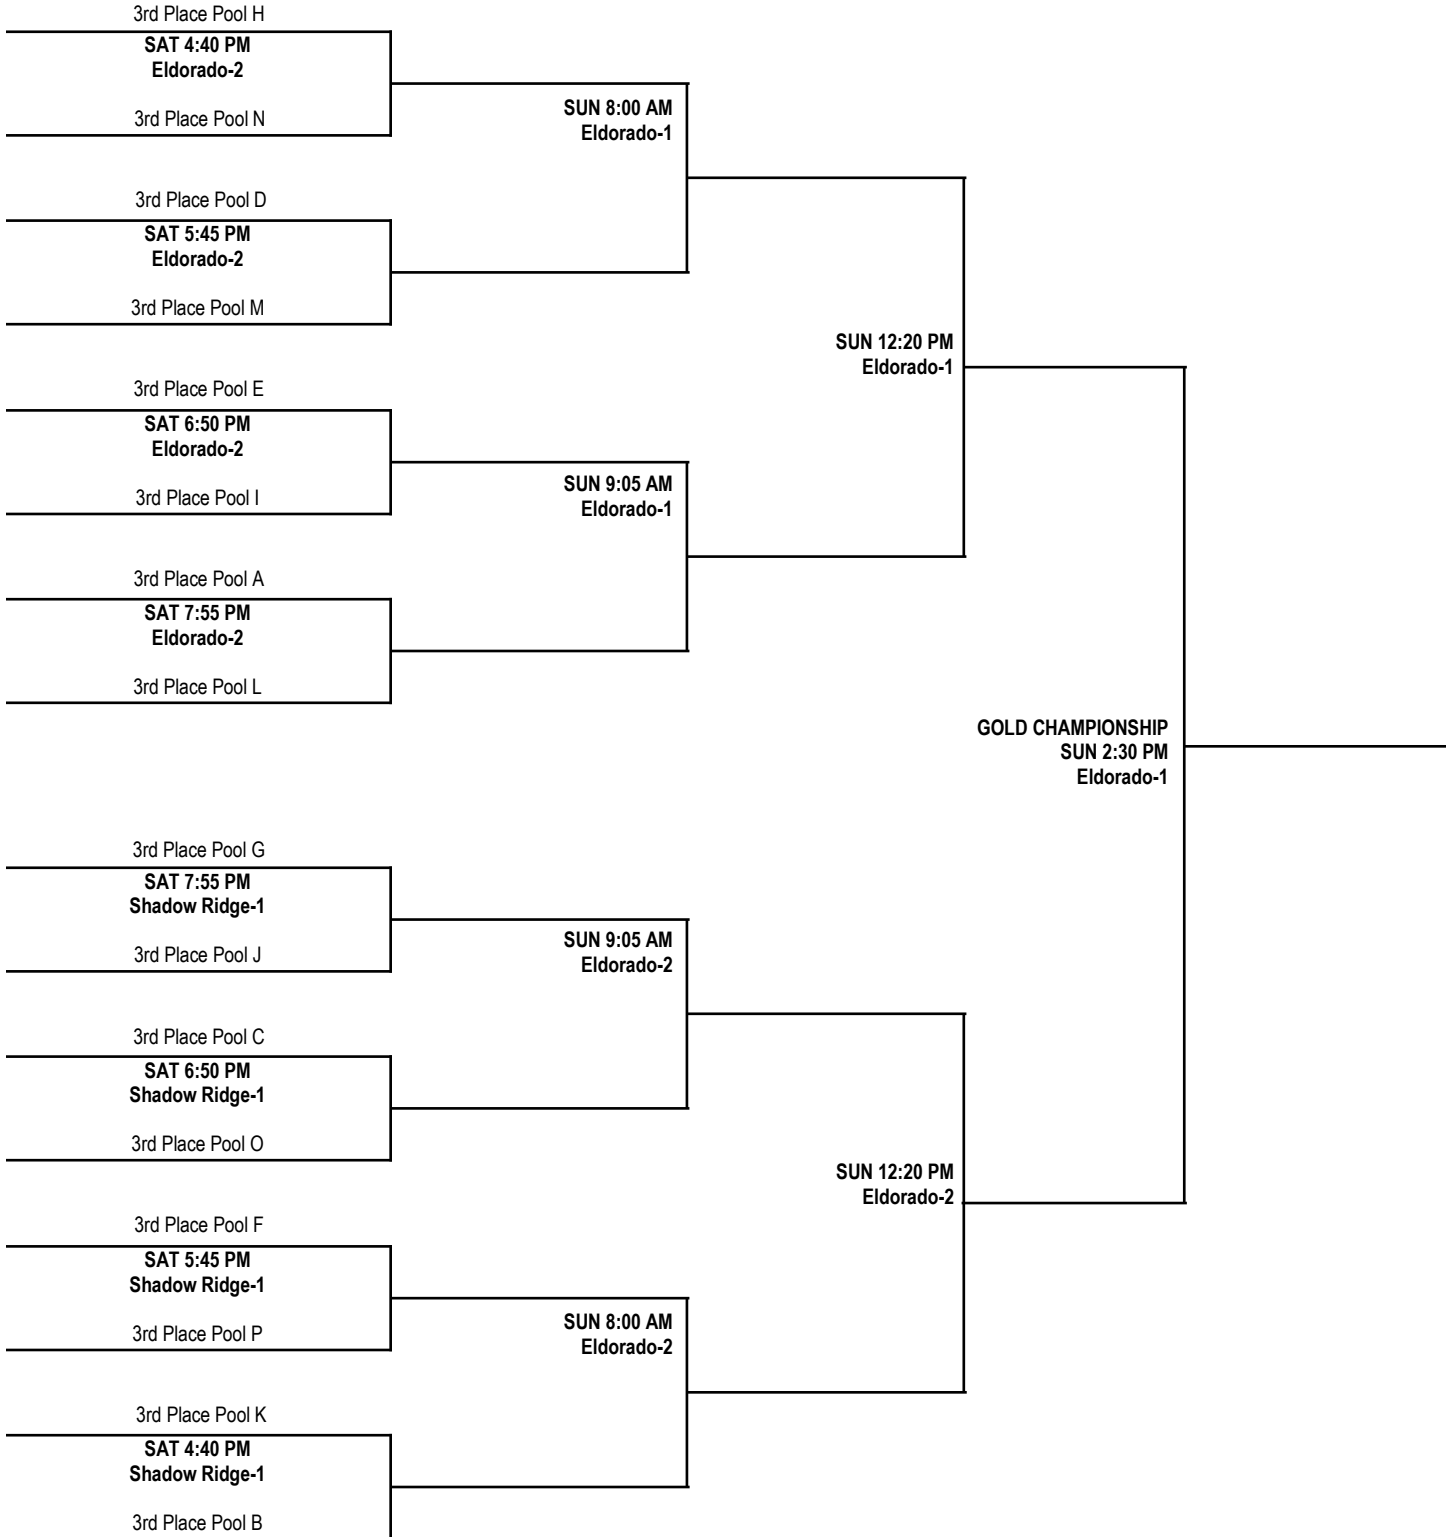

16U BOYS DIVISION GOLD CHAMPIONSHIP BRACKET