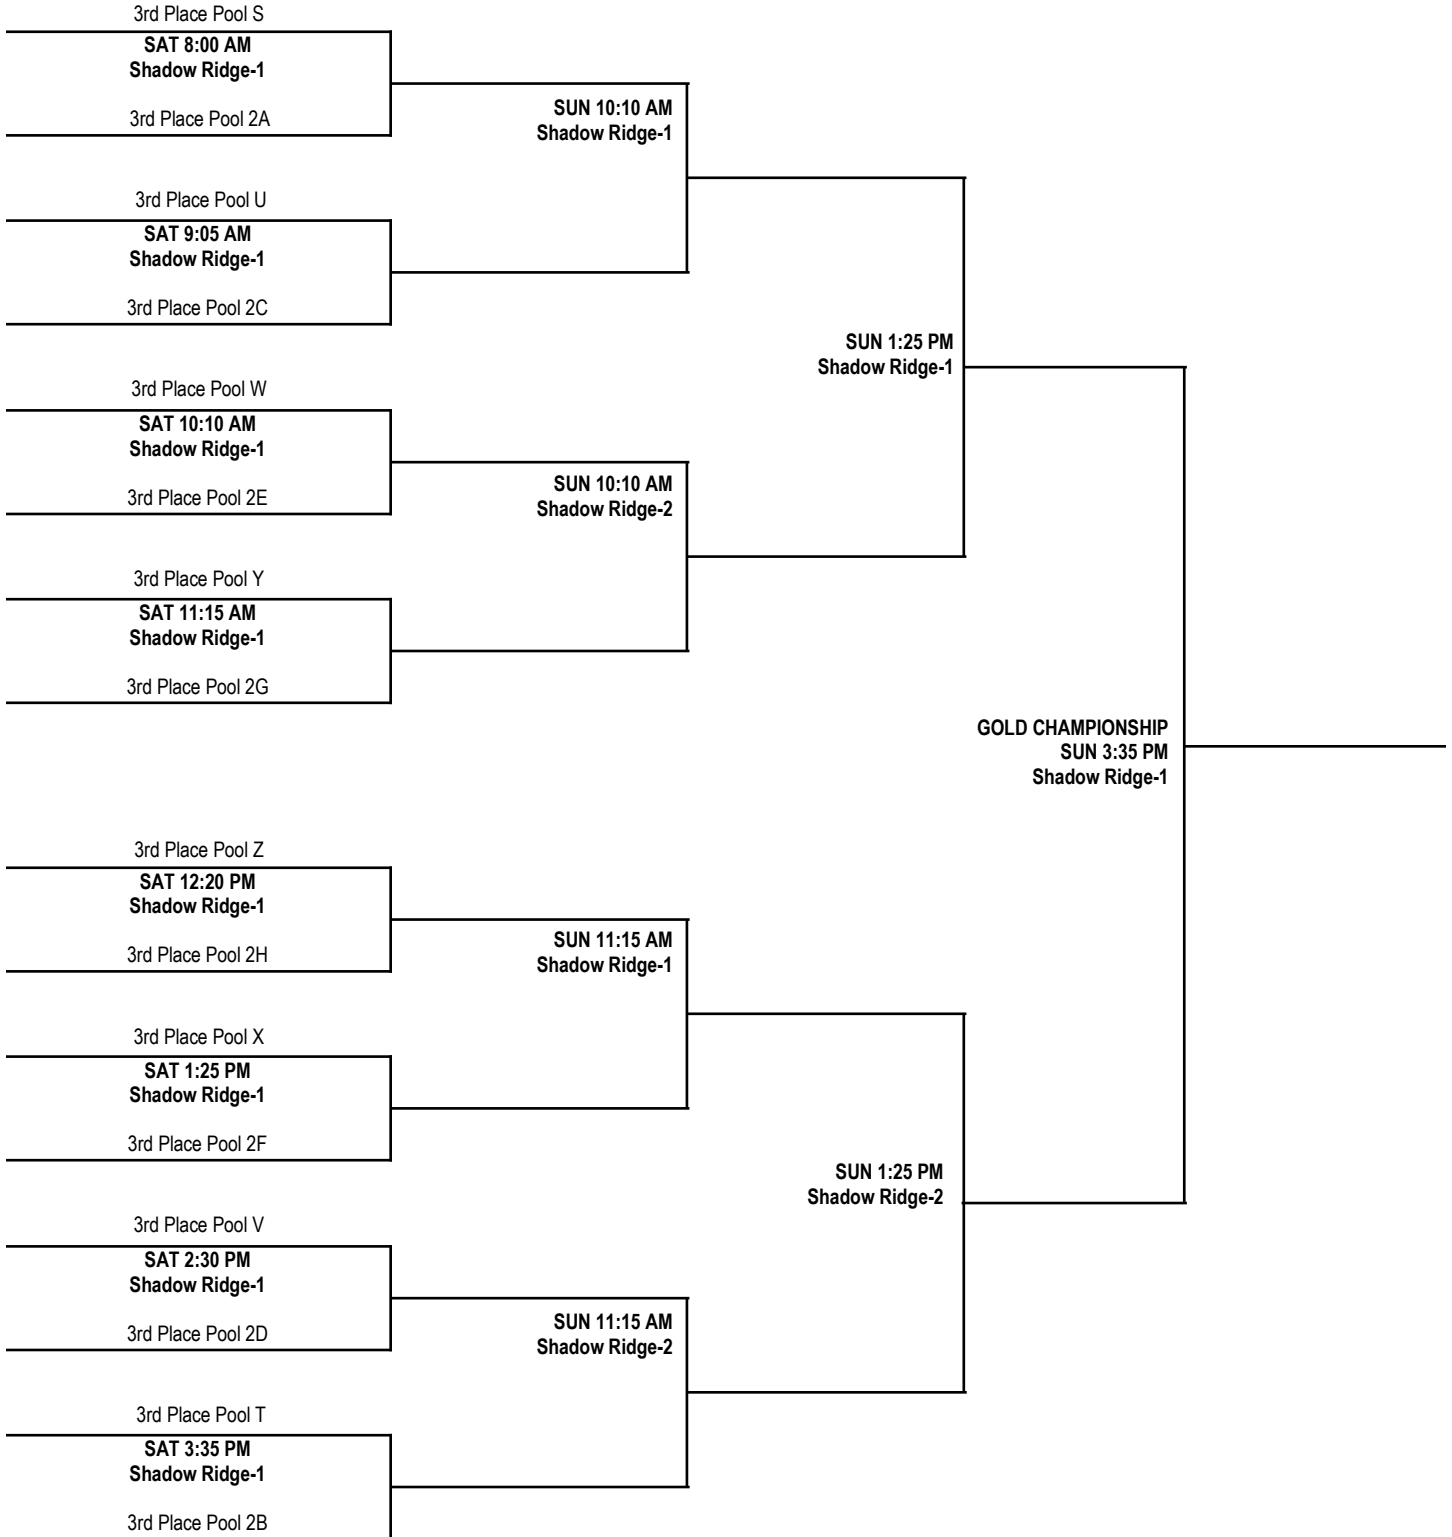

16U BOYS DIVISION GOLD CHAMPIONSHIP BRACKET

16U BOYS DIVISION GOLD CHAMPIONSHIP BRACKET

16U BOYS DIVISION GOLD CHAMPIONSHIP BRACKET

16U BOYS DIVISION

SILVER ELITE CHAMPIONSHIP BRACKET

16U BOYS DIVISION SILVER CHAMPIONSHIP BRACKET