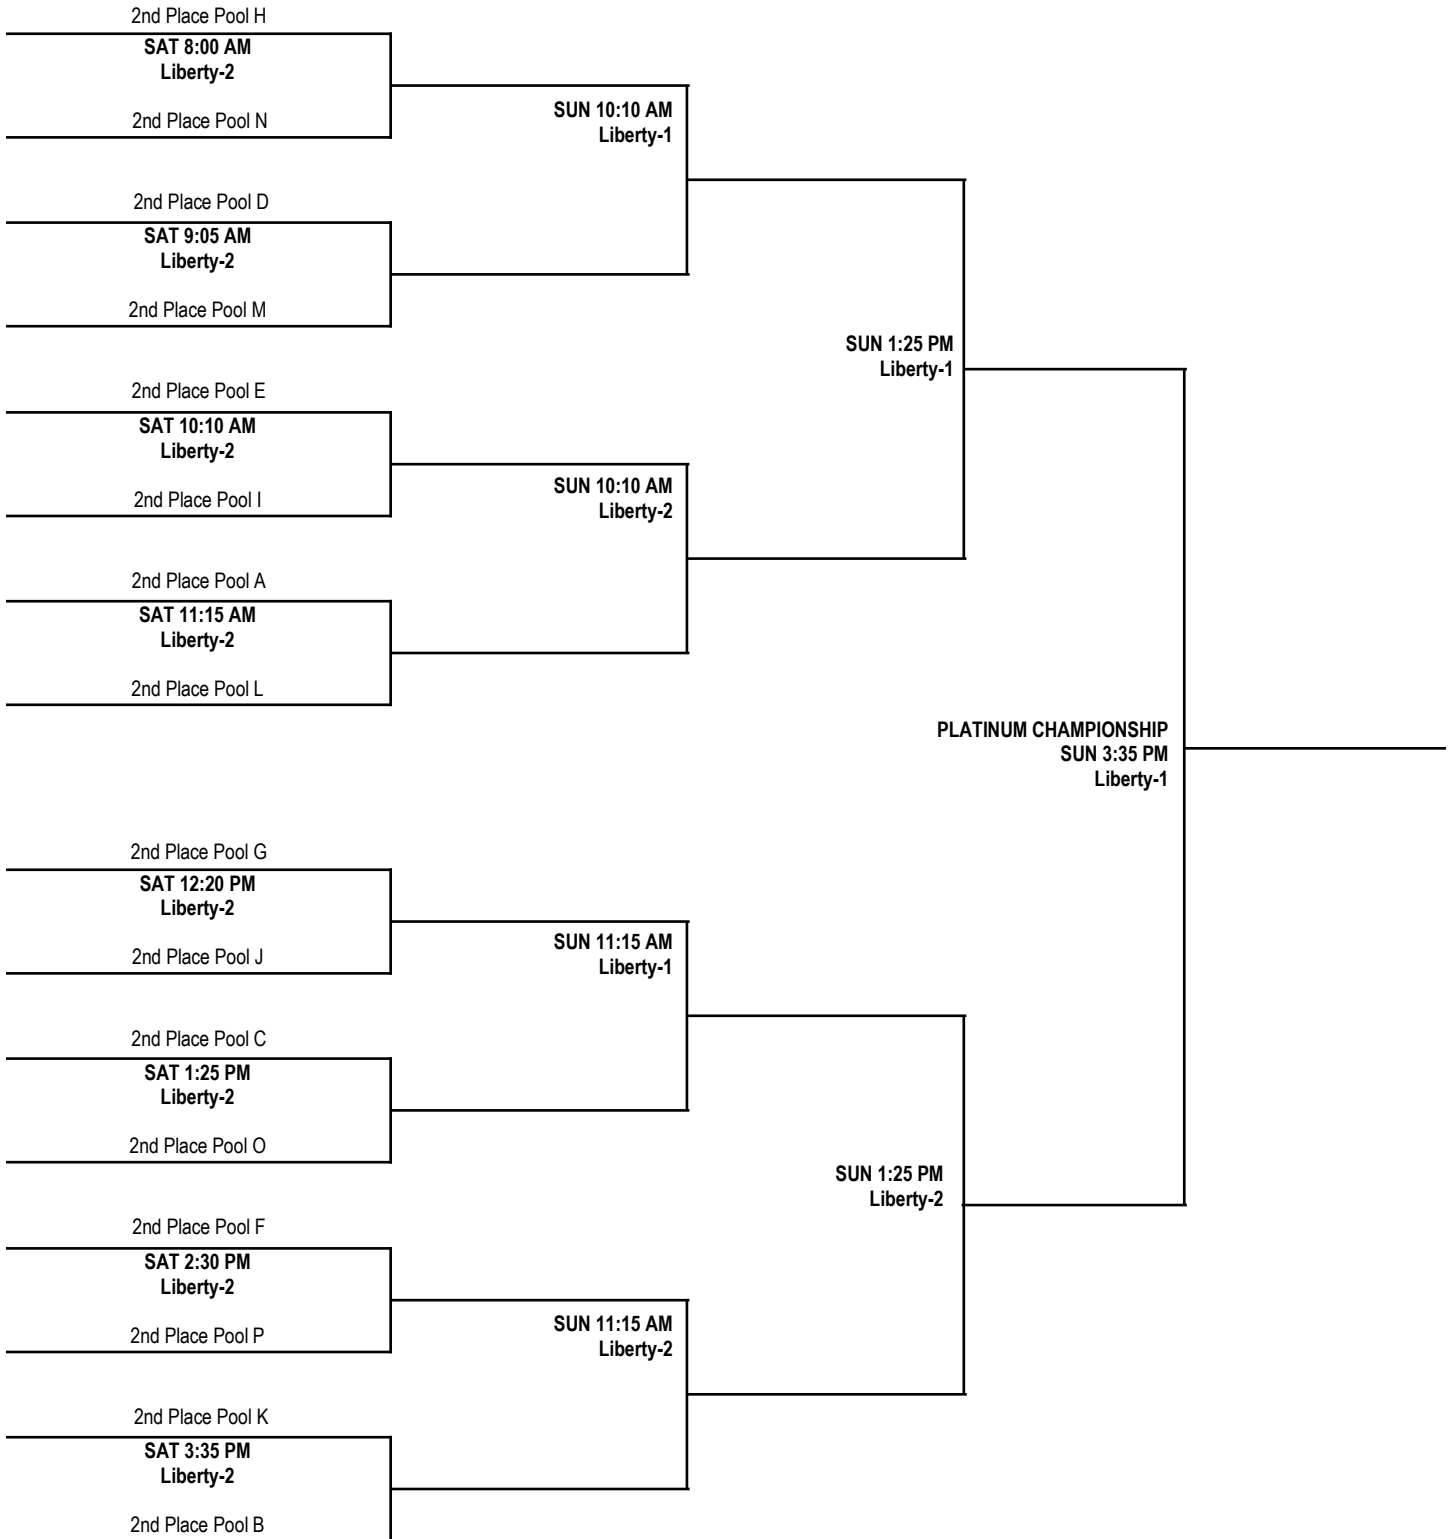

16U BOYS DIVISION PLATINUM CHAMPIONSHIP BRACKET