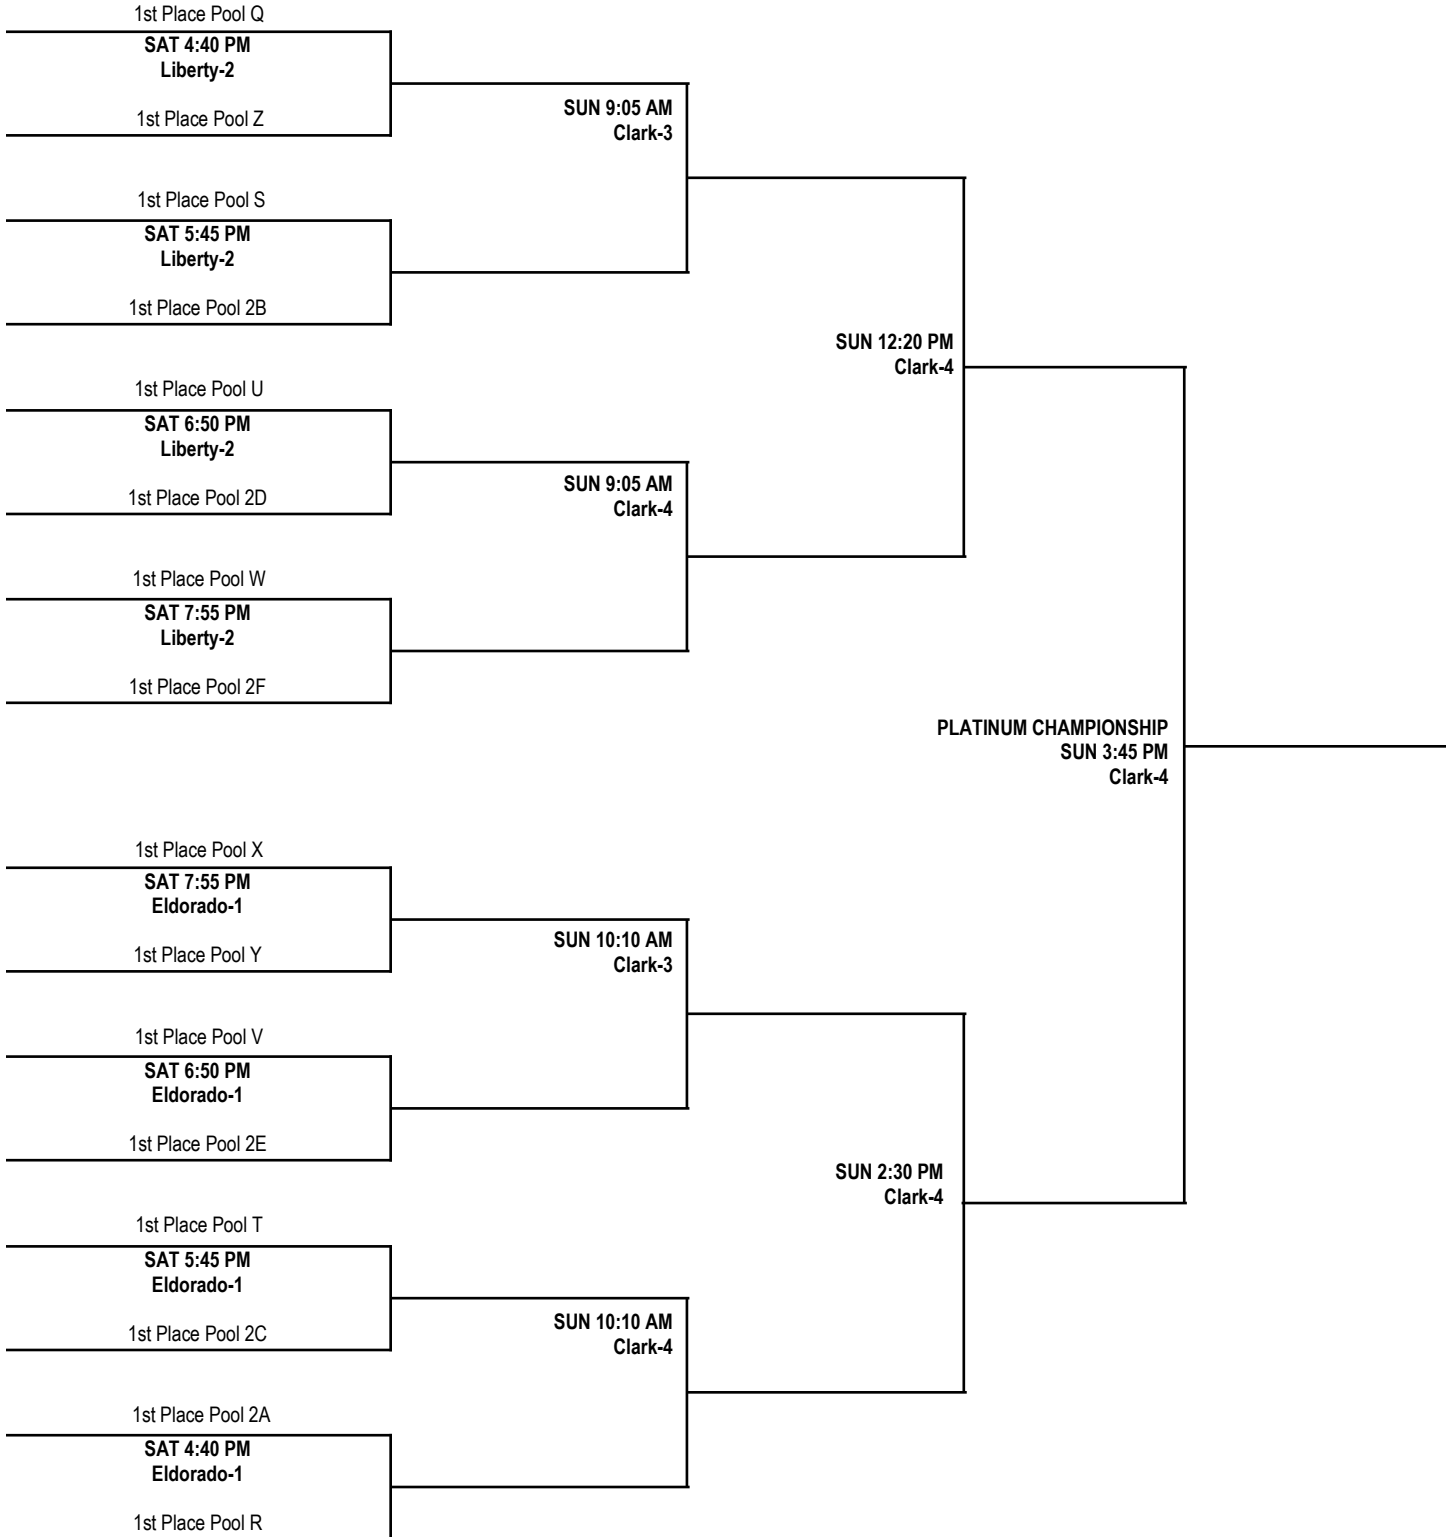

16U BOYS DIVISION PLATINUM ELITE CHAMPIONSHIP BRACKET

16U BOYS DIVISION PLATINUM CHAMPIONSHIP BRACKET

16U BOYS DIVISION PLATINUM CHAMPIONSHIP BRACKET

16U BOYS DIVISION PLATINUM CHAMPIONSHIP BRACKET

16U BOYS DIVISION GOLD ELITE CHAMPIONSHIP BRACKET