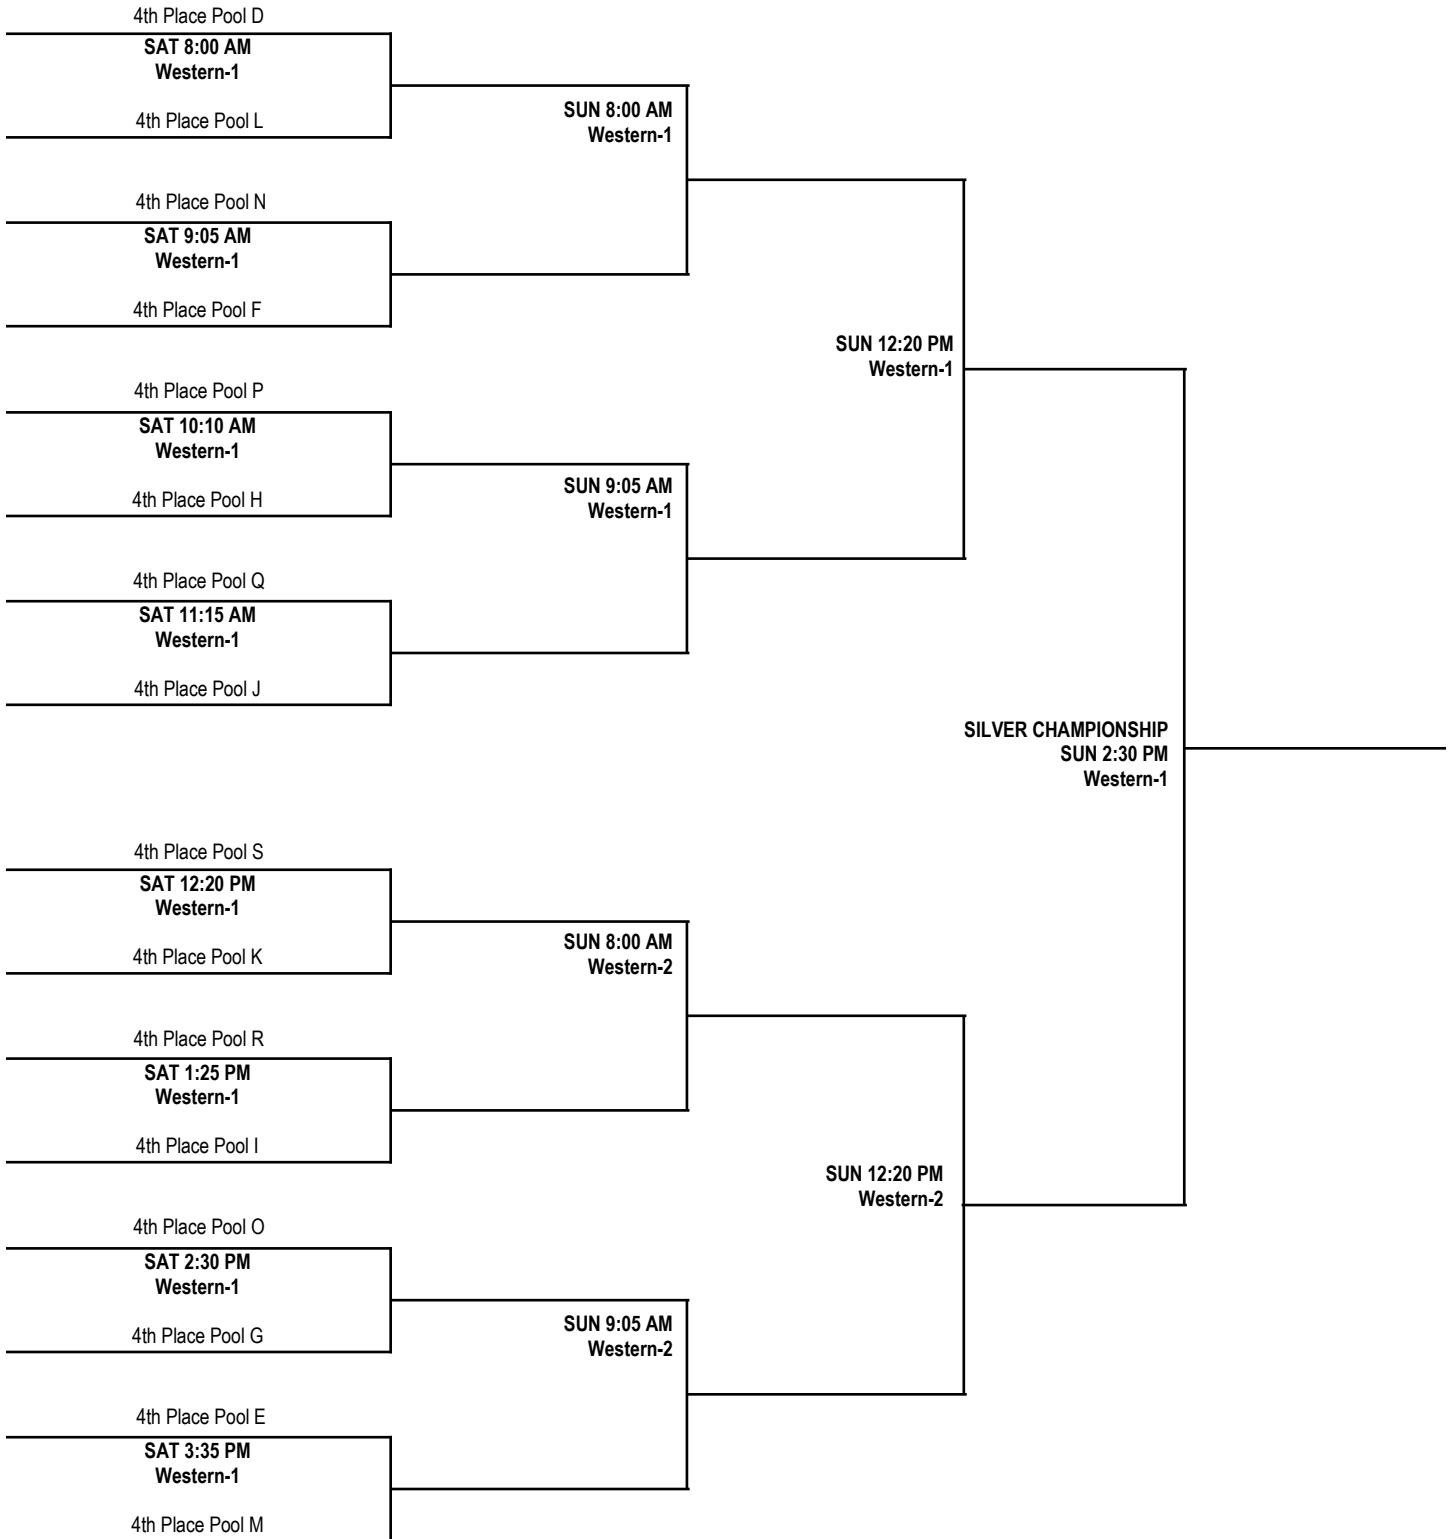

16U BOYS DIVISION GOLD CHAMPIONSHIP BRACKET

16U BOYS DIVISION GOLD CHAMPIONSHIP BRACKET

16U BOYS DIVISION GOLD CHAMPIONSHIP BRACKET

16U BOYS DIVISION

SILVER ELITE CHAMPIONSHIP BRACKET

16U BOYS DIVISION SILVER CHAMPIONSHIP BRACKET