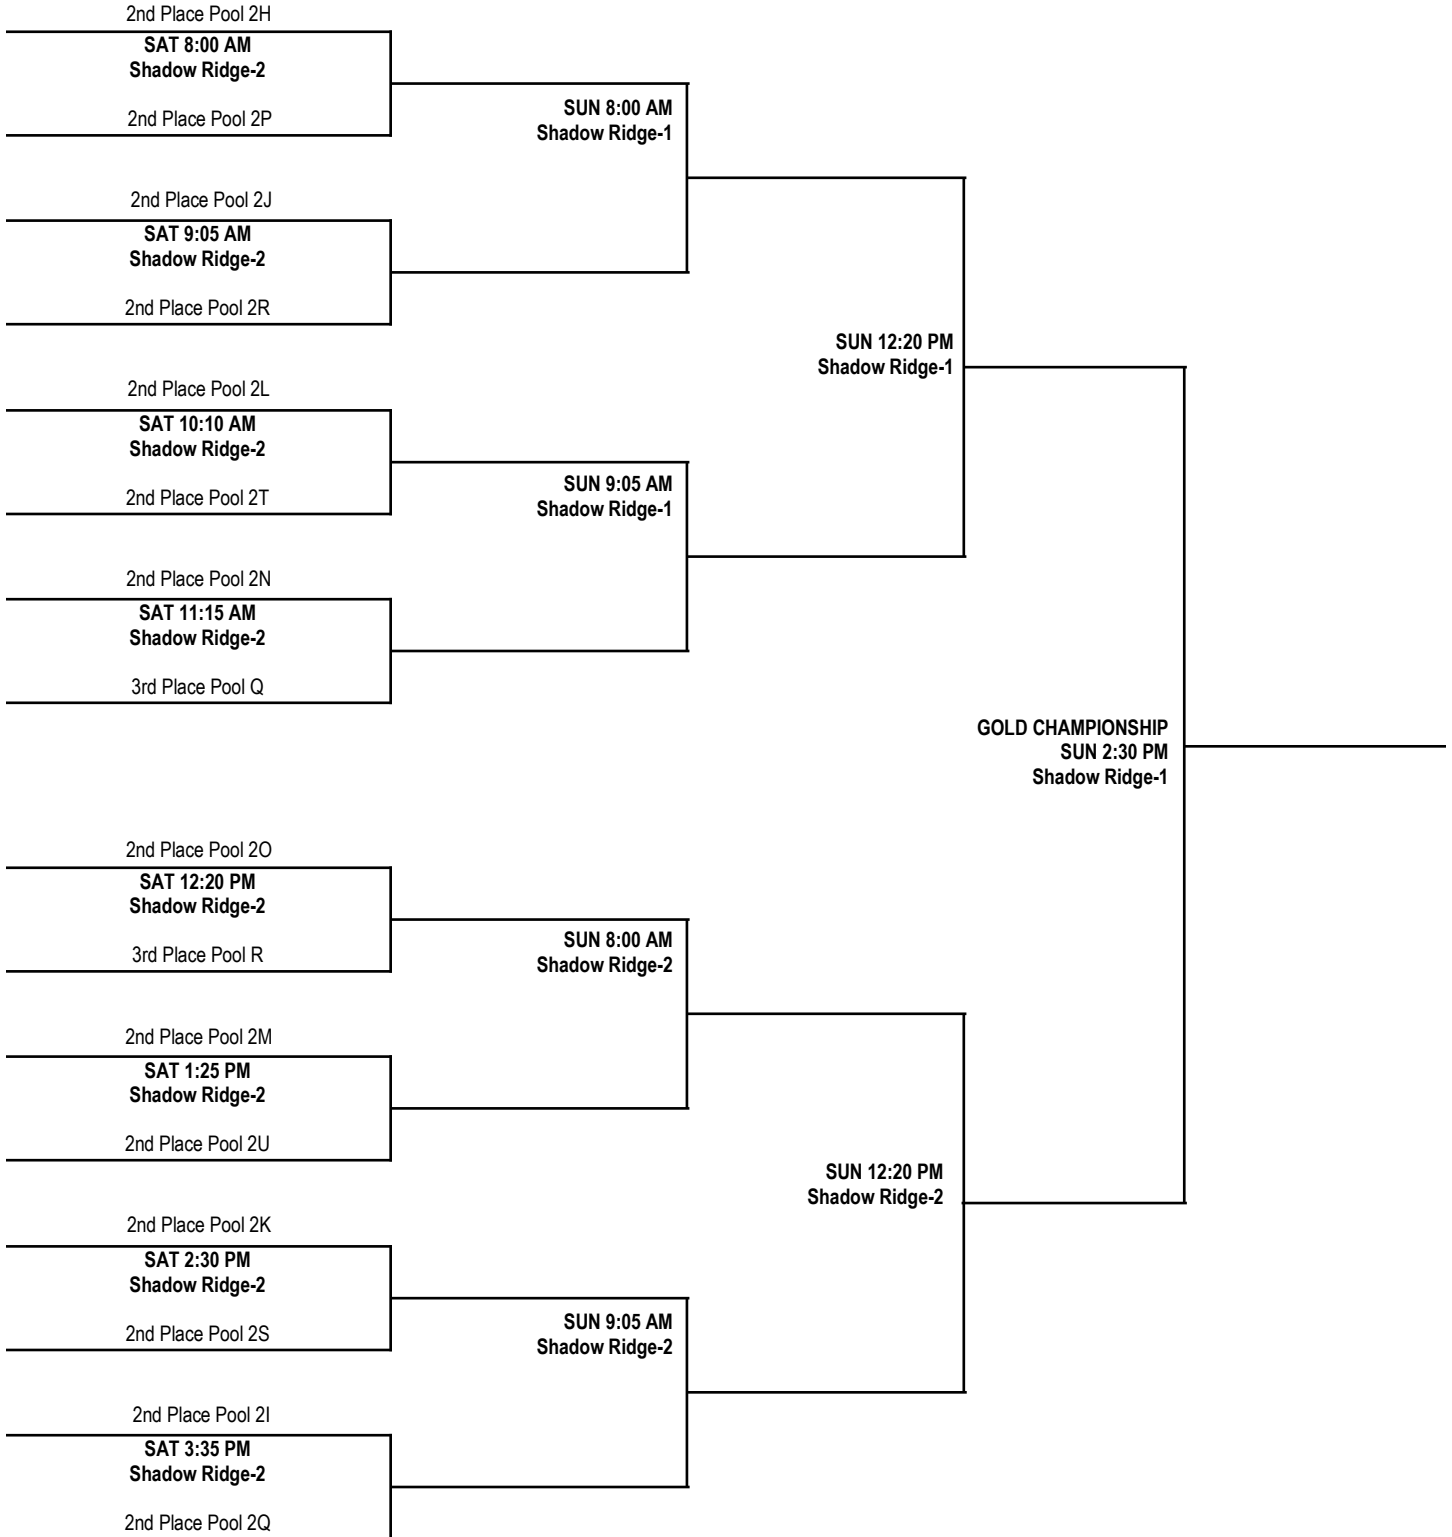

16U BOYS DIVISION GOLD CHAMPIONSHIP BRACKET