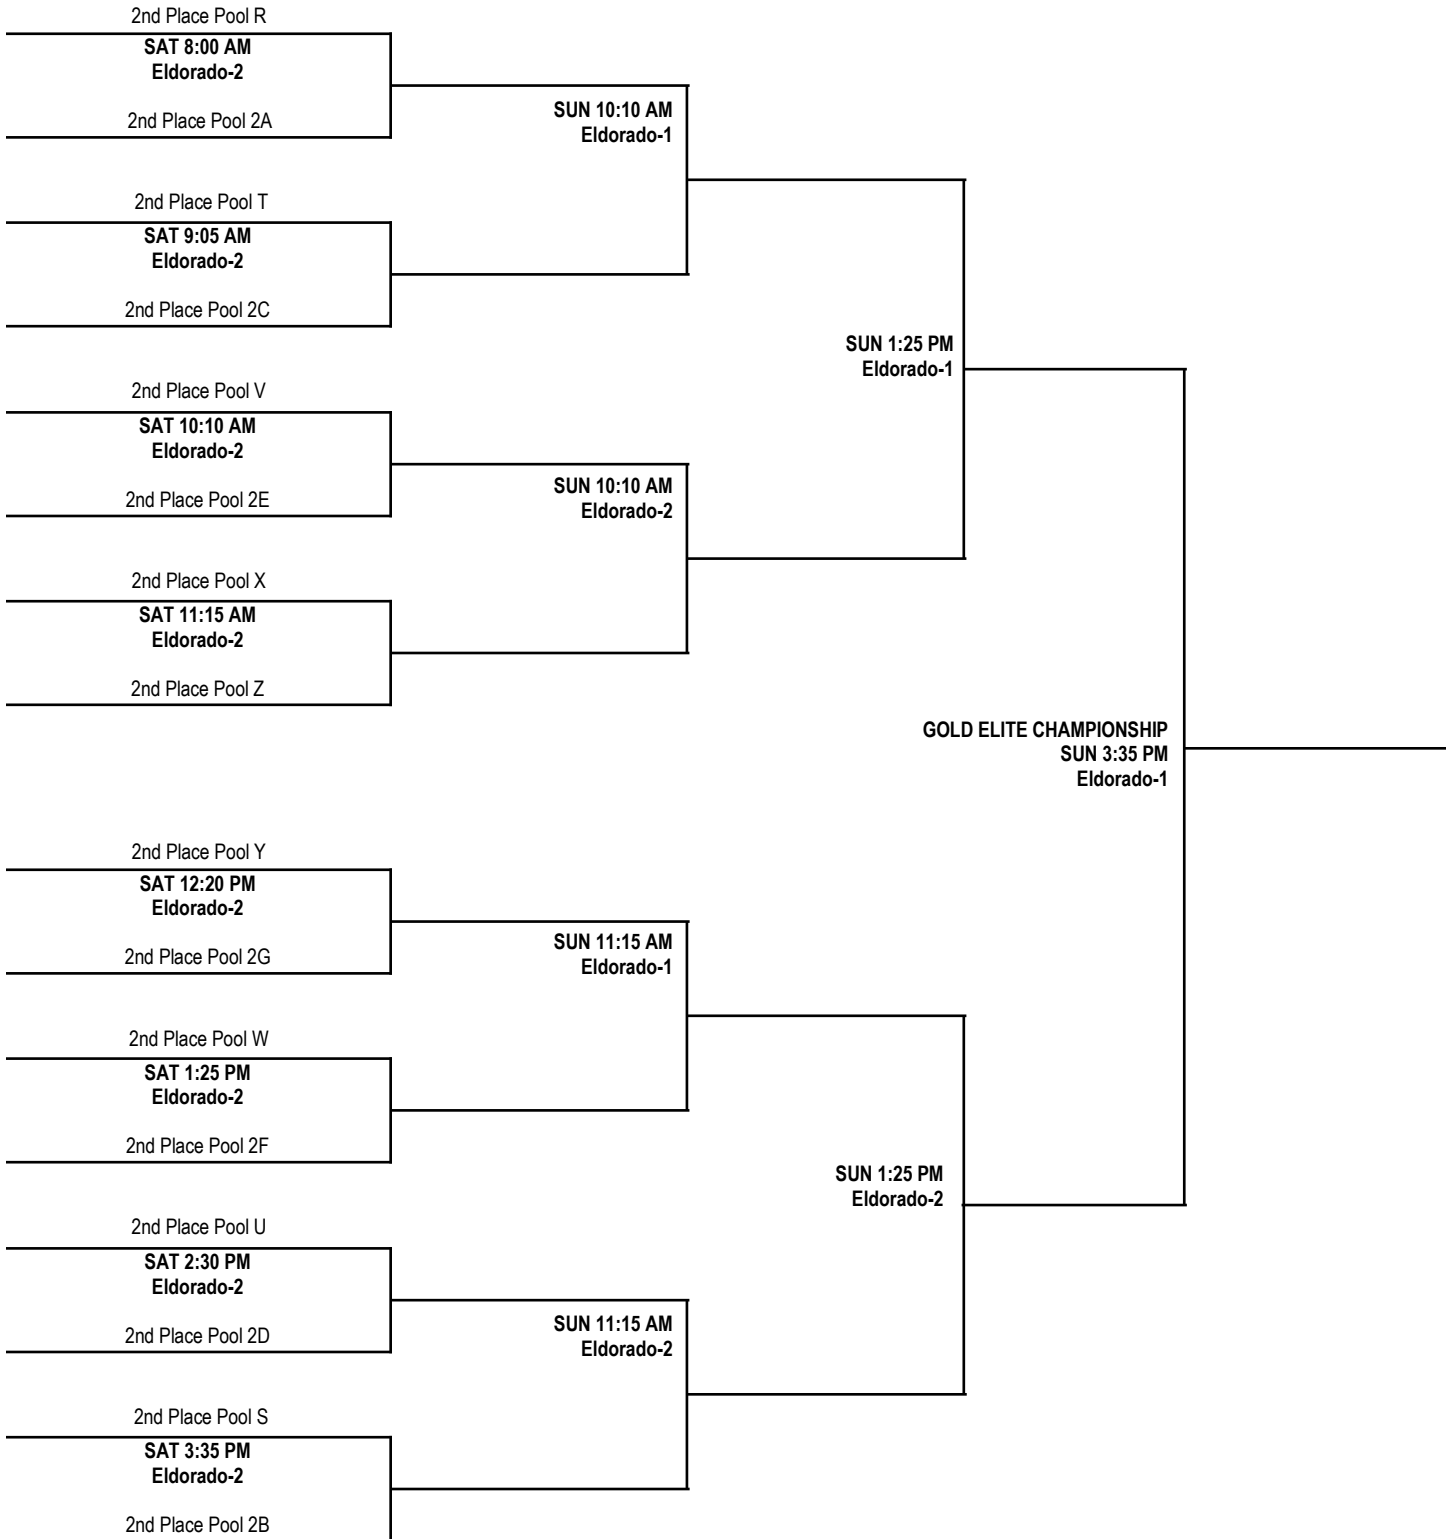

16U BOYS DIVISION PLATINUM ELITE CHAMPIONSHIP BRACKET

16U BOYS DIVISION PLATINUM CHAMPIONSHIP BRACKET

16U BOYS DIVISION PLATINUM CHAMPIONSHIP BRACKET

16U BOYS DIVISION PLATINUM CHAMPIONSHIP BRACKET

16U BOYS DIVISION GOLD ELITE CHAMPIONSHIP BRACKET