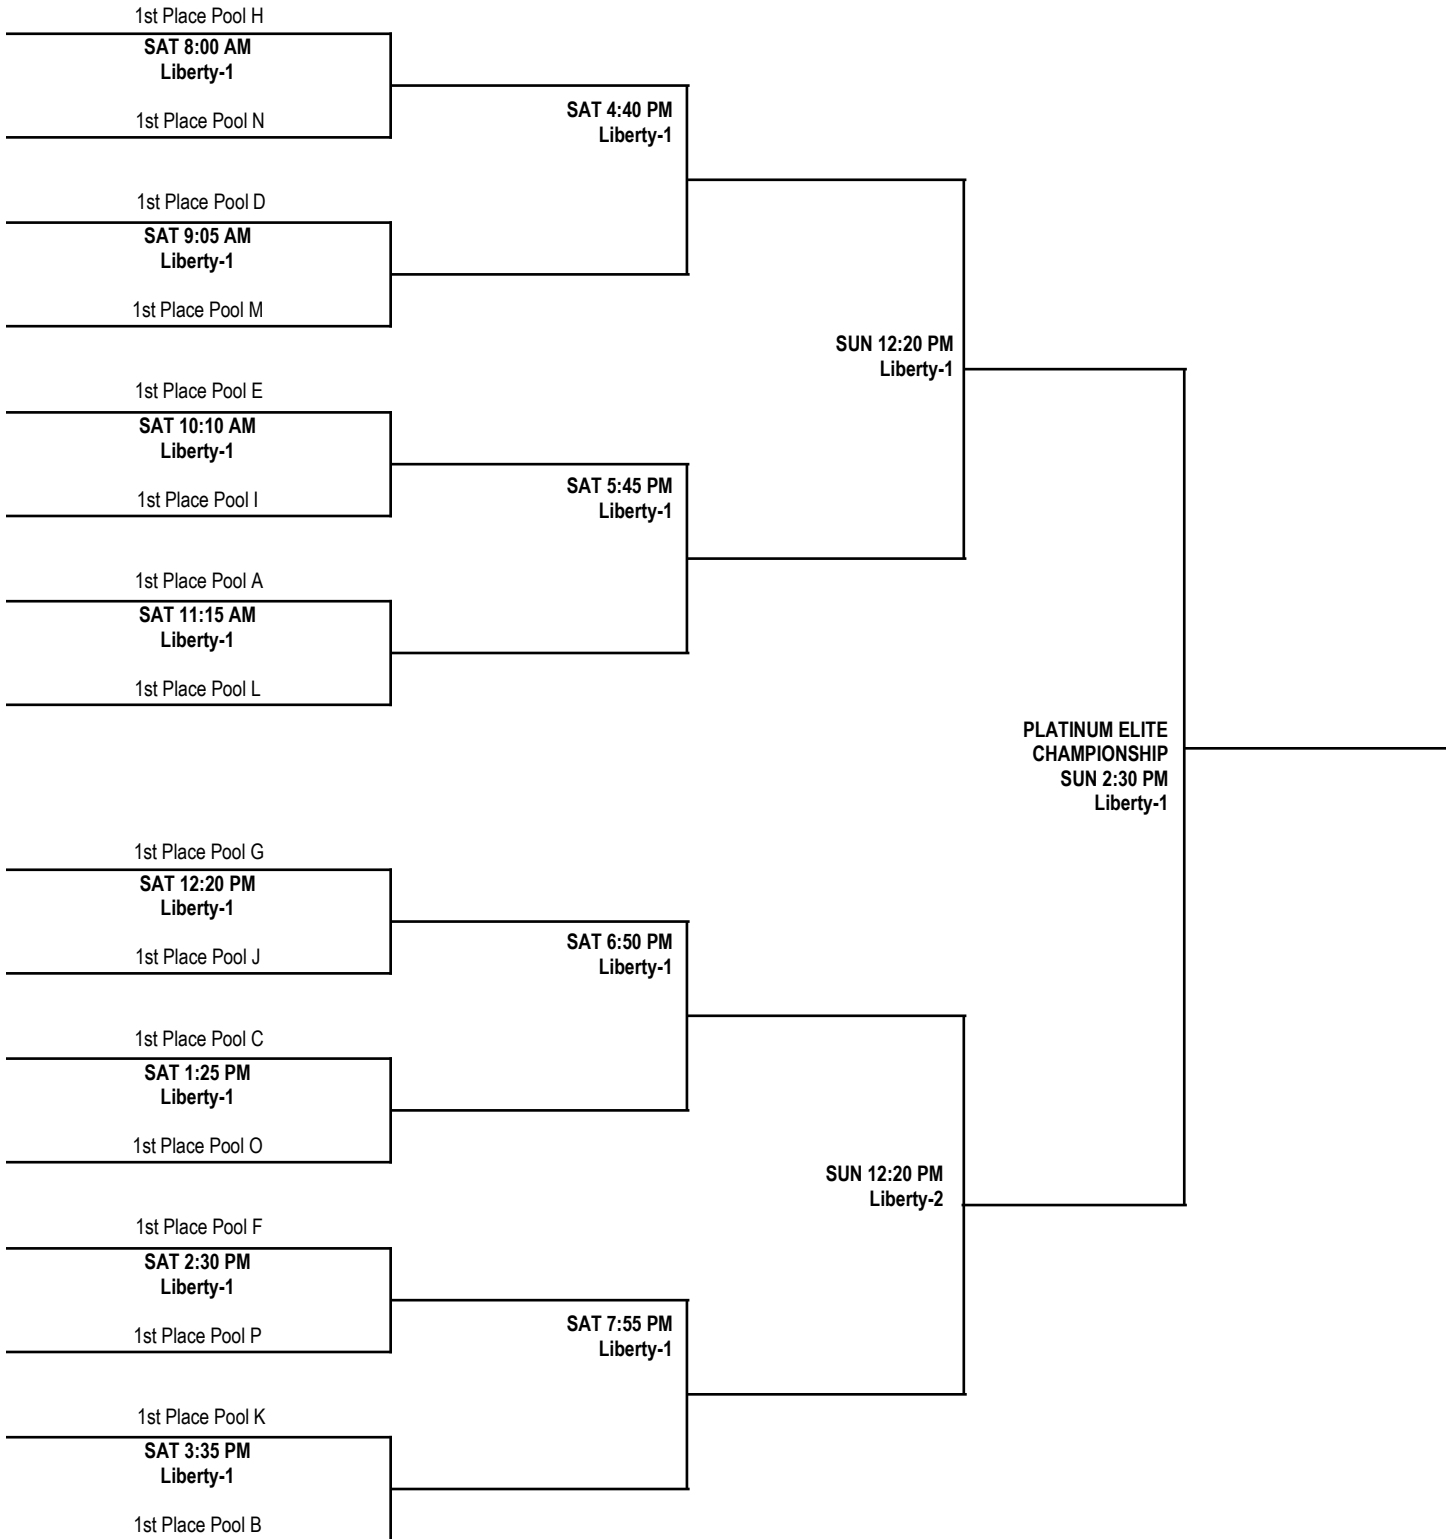

16U BOYS DIVISION PLATINUM ELITE CHAMPIONSHIP BRACKET