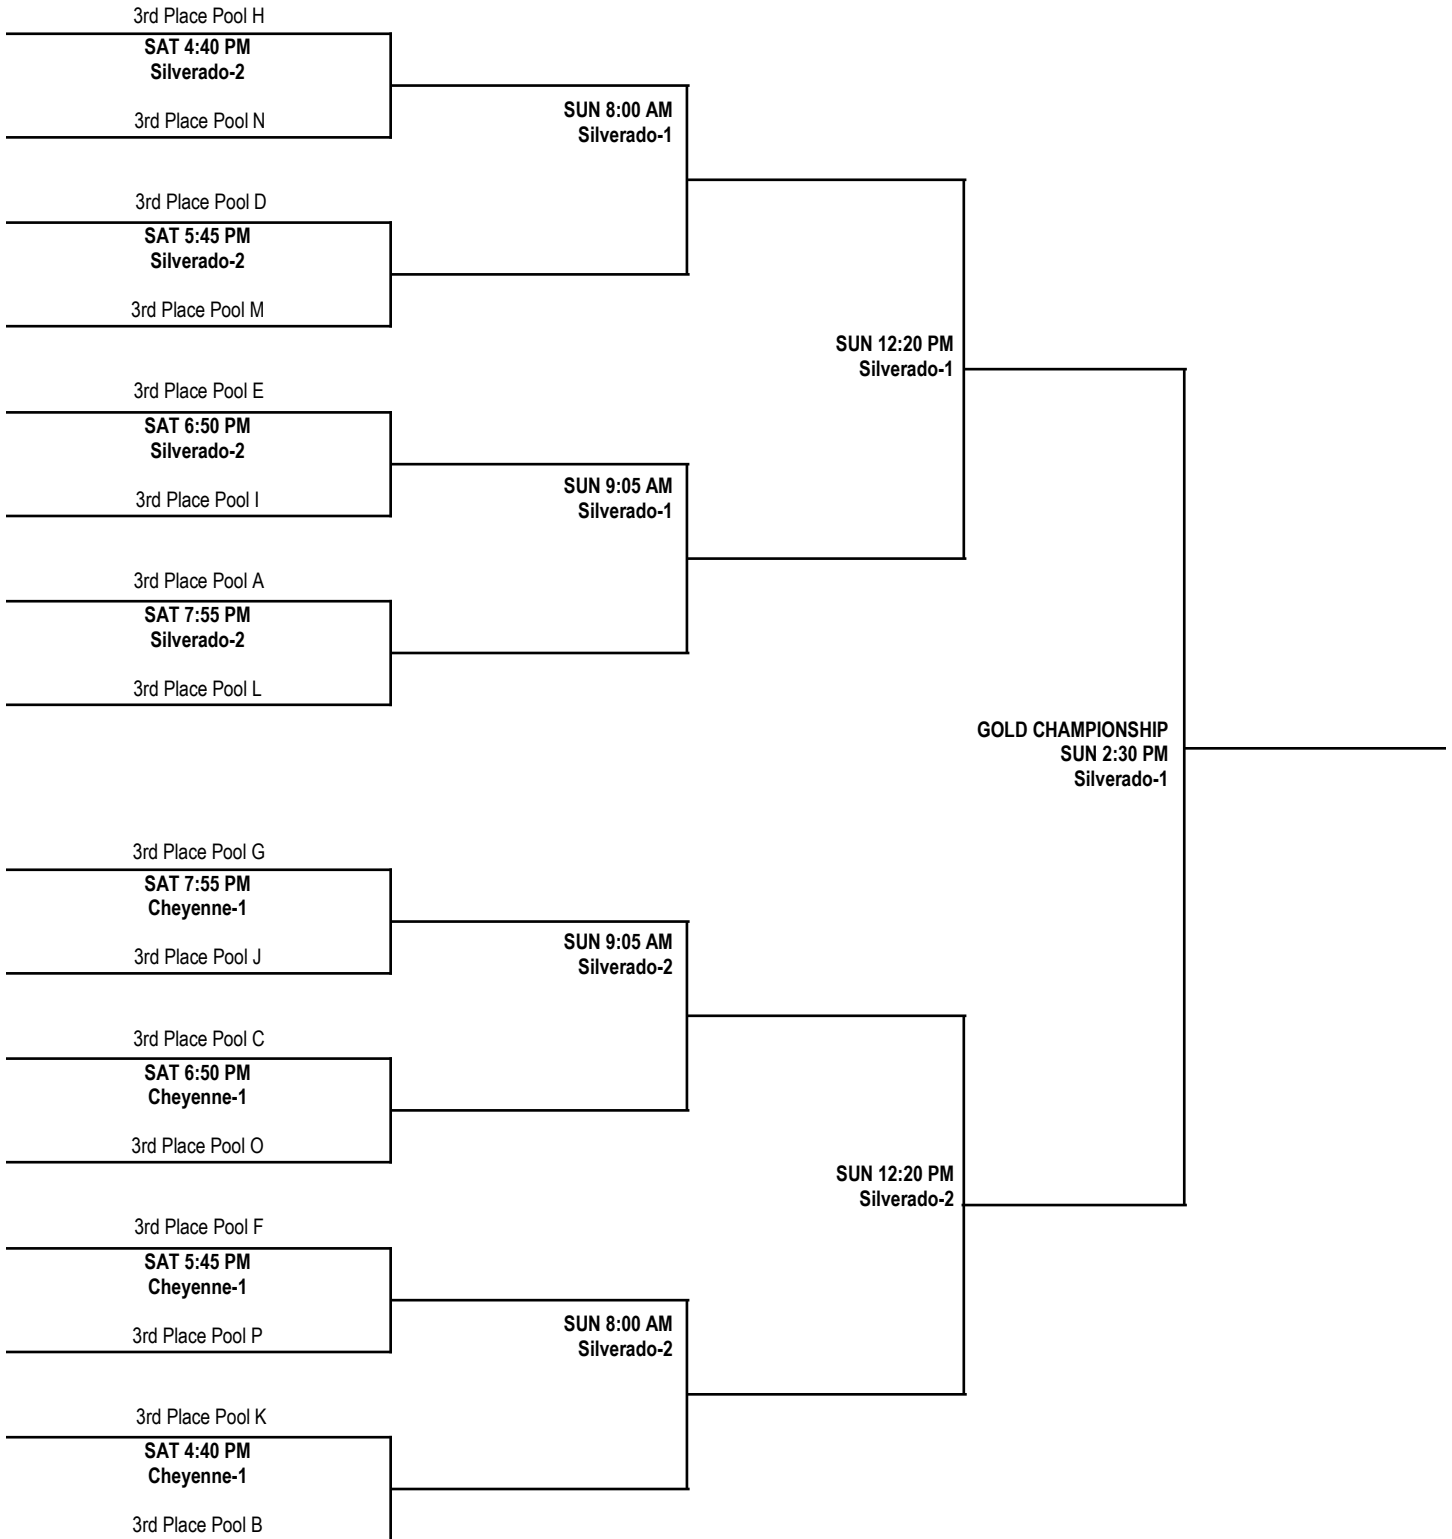

16U BOYS DIVISION PLATINUM ELITE CHAMPIONSHIP BRACKET

16U BOYS DIVISION PLATINUM CHAMPIONSHIP BRACKET

16U BOYS DIVISION PLATINUM CHAMPIONSHIP BRACKET

16U BOYS DIVISION GOLD ELITE CHAMPIONSHIP BRACKET

16U BOYS DIVISION GOLD CHAMPIONSHIP BRACKET