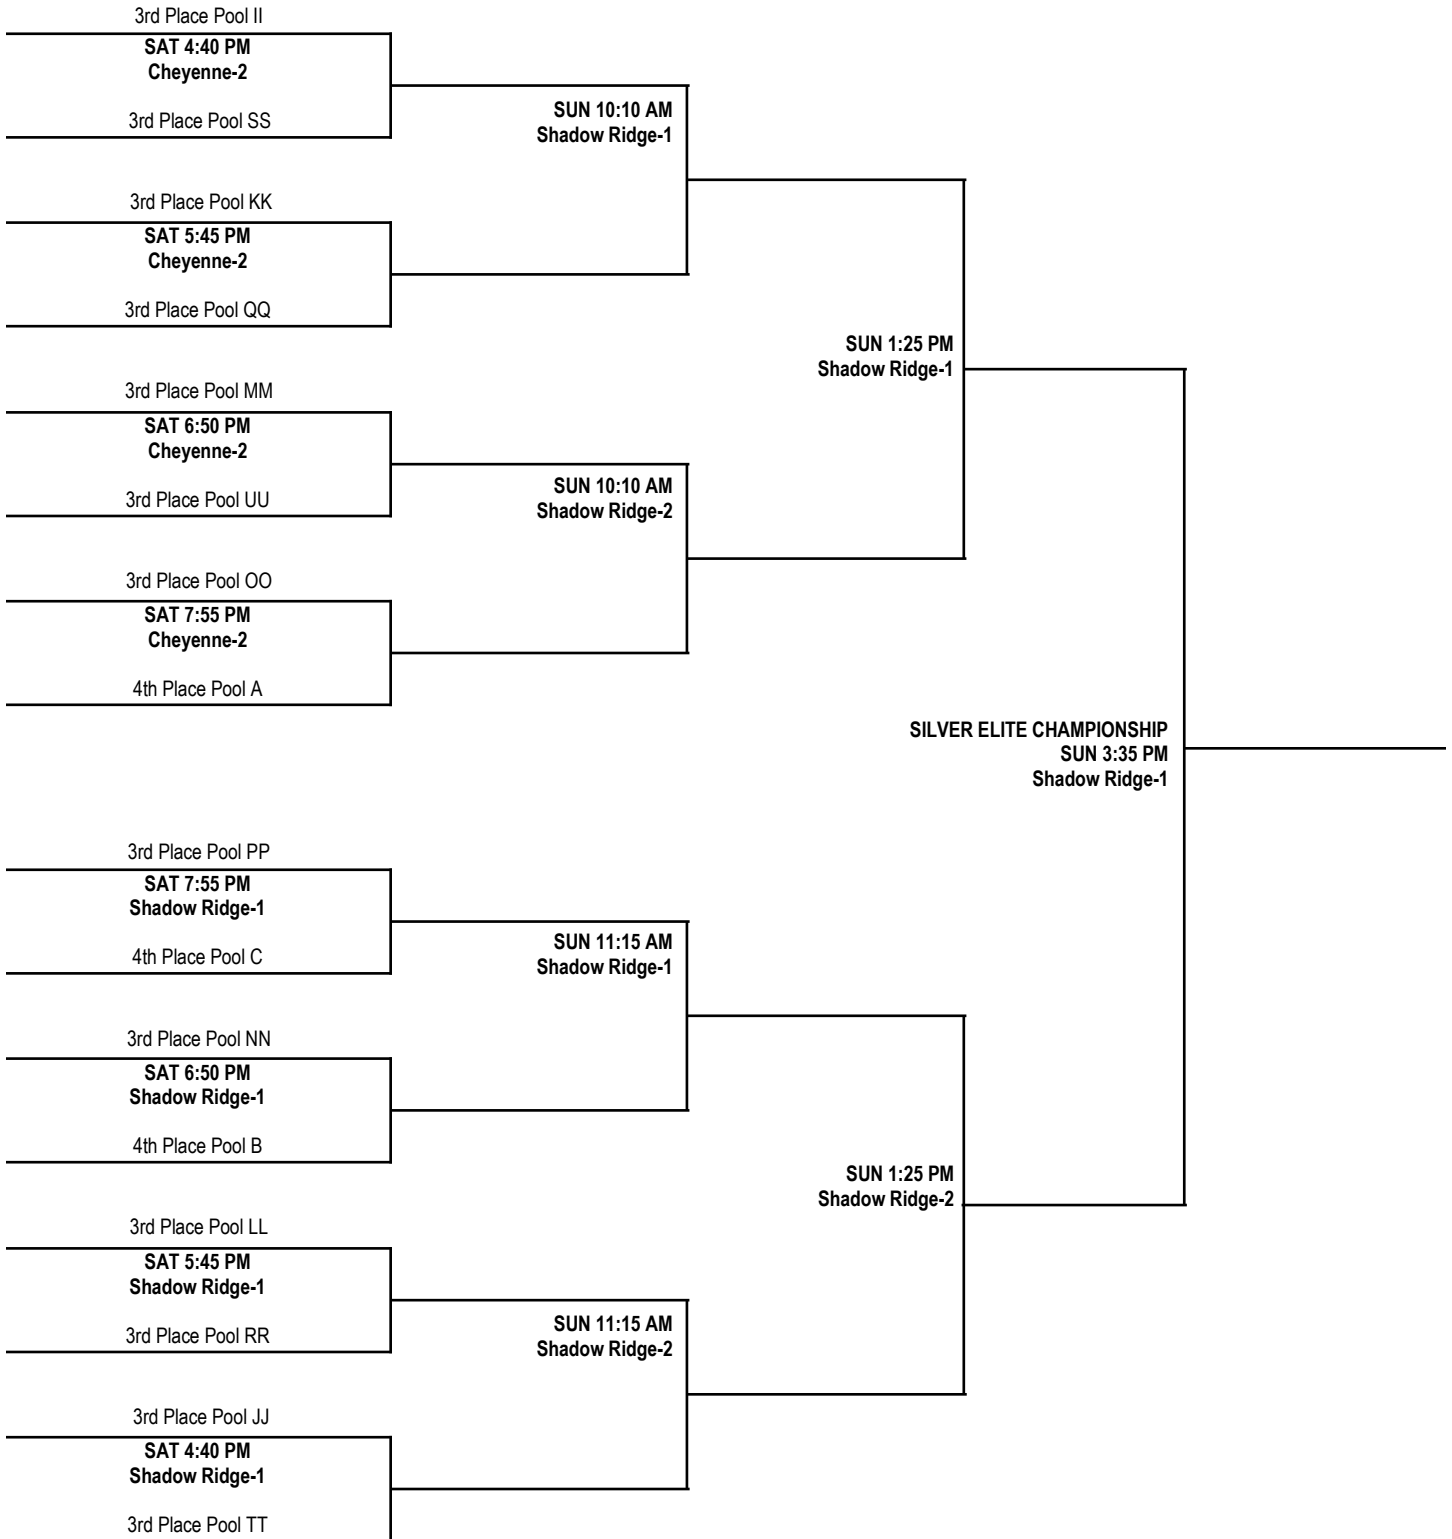

16U BOYS DIVISION SILVER ELITE CHAMPIONSHIP BRACKET