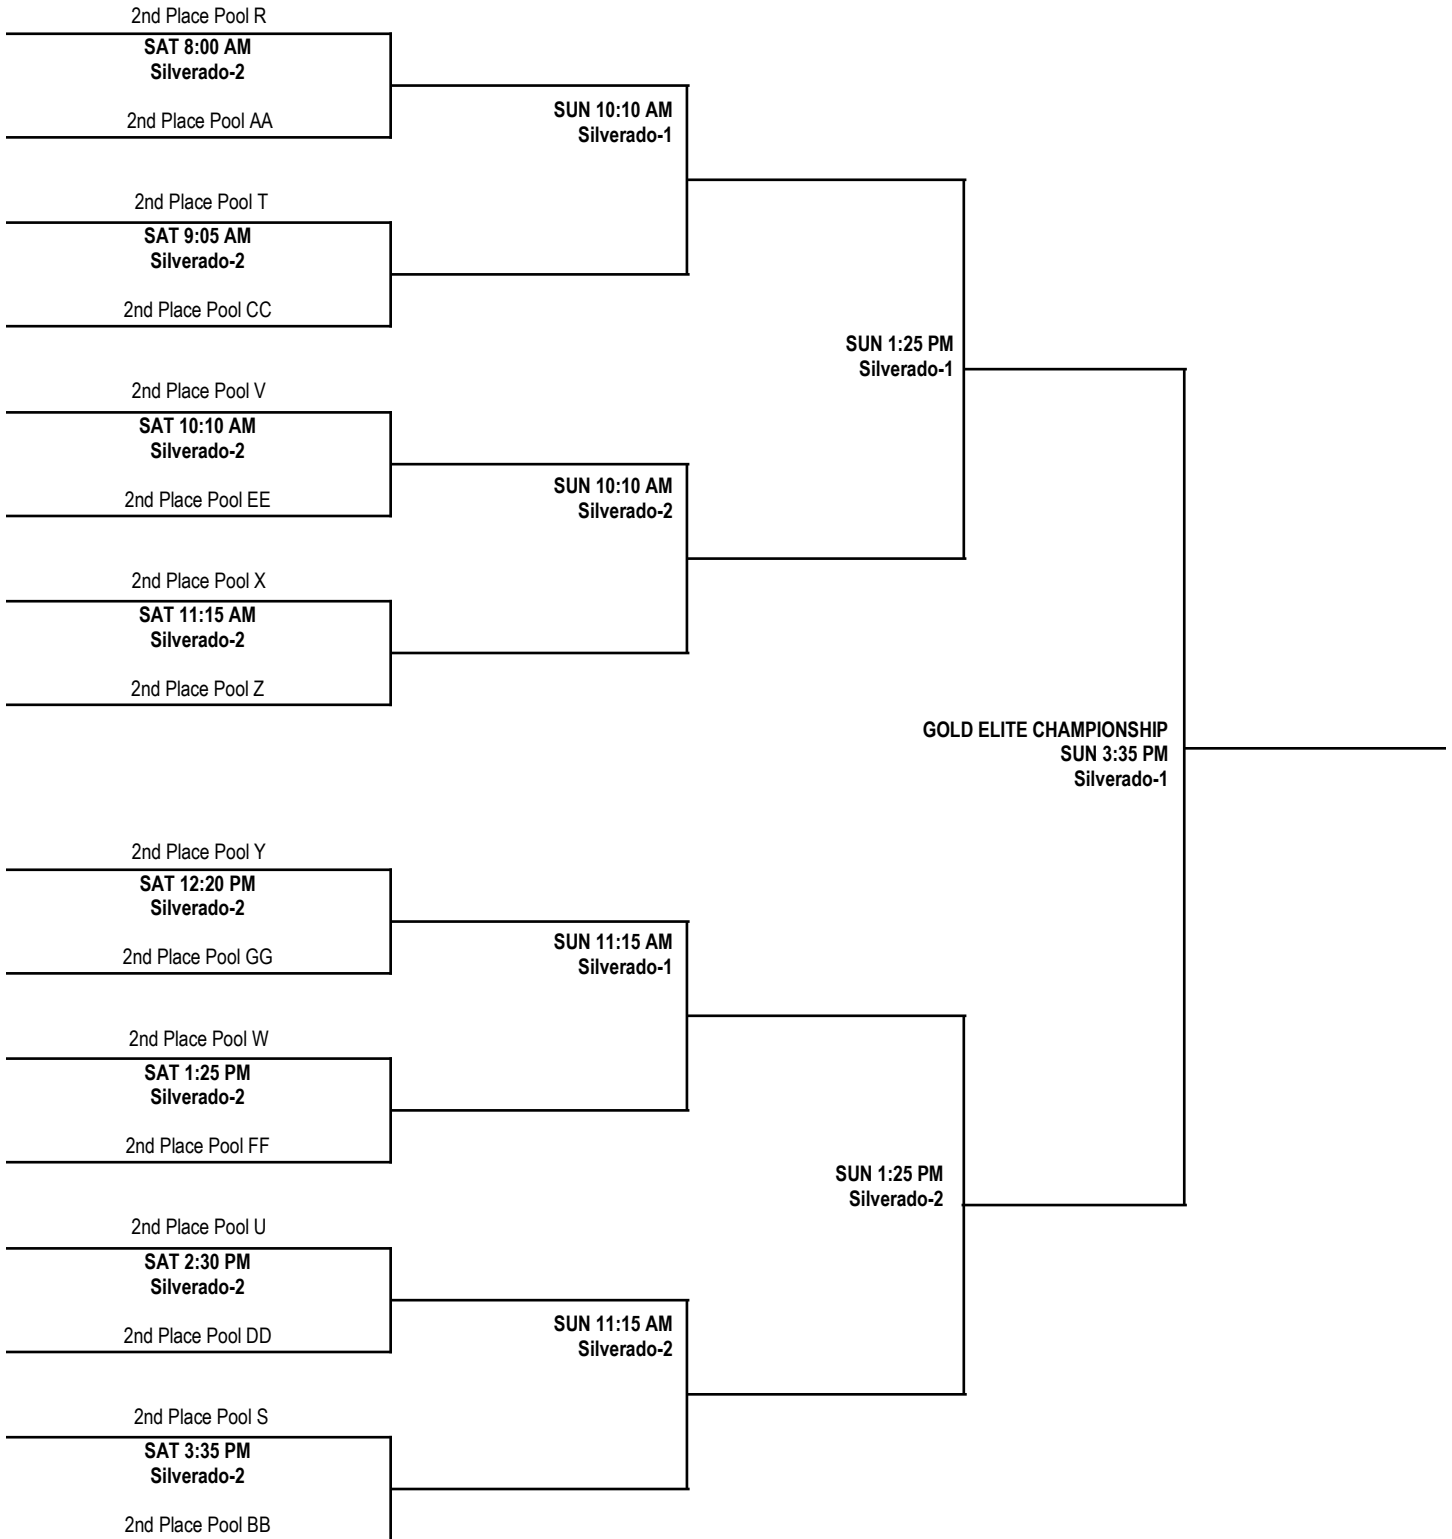

16U BOYS DIVISION PLATINUM ELITE CHAMPIONSHIP BRACKET

16U BOYS DIVISION PLATINUM CHAMPIONSHIP BRACKET

16U BOYS DIVISION PLATINUM CHAMPIONSHIP BRACKET

16U BOYS DIVISION GOLD ELITE CHAMPIONSHIP BRACKET

16U BOYS DIVISION GOLD CHAMPIONSHIP BRACKET