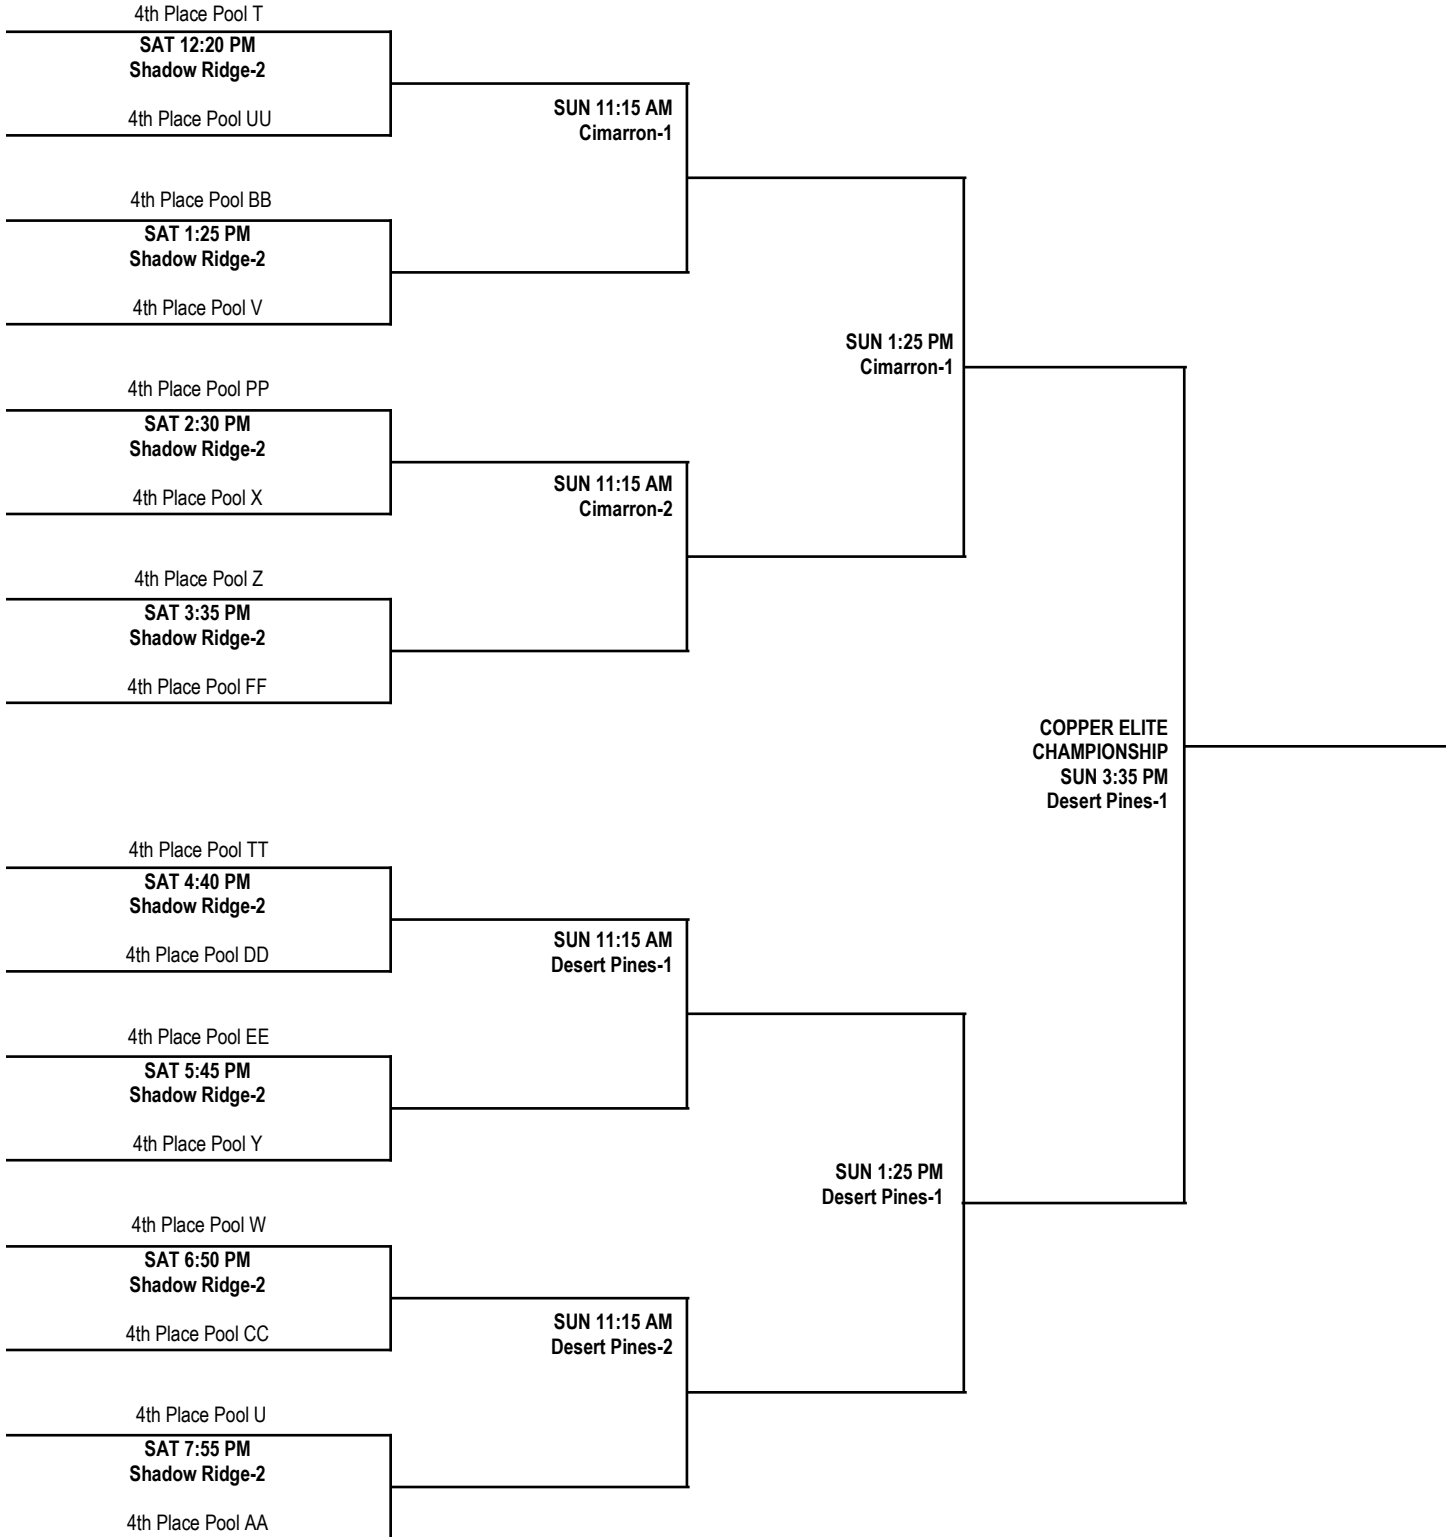

16U BOYS DIVISION GOLD CHAMPIONSHIP BRACKET

16U BOYS DIVISION SILVER ELITE CHAMPIONSHIP BRACKET

16U BOYS DIVISION SILVER CHAMPIONSHIP BRACKET

16U BOYS DIVISION COPPER ELITE CHAMPIONSHIP BRACKET

16U BOYS DIVISION COPPER CHAMPIONSHIP BRACKET