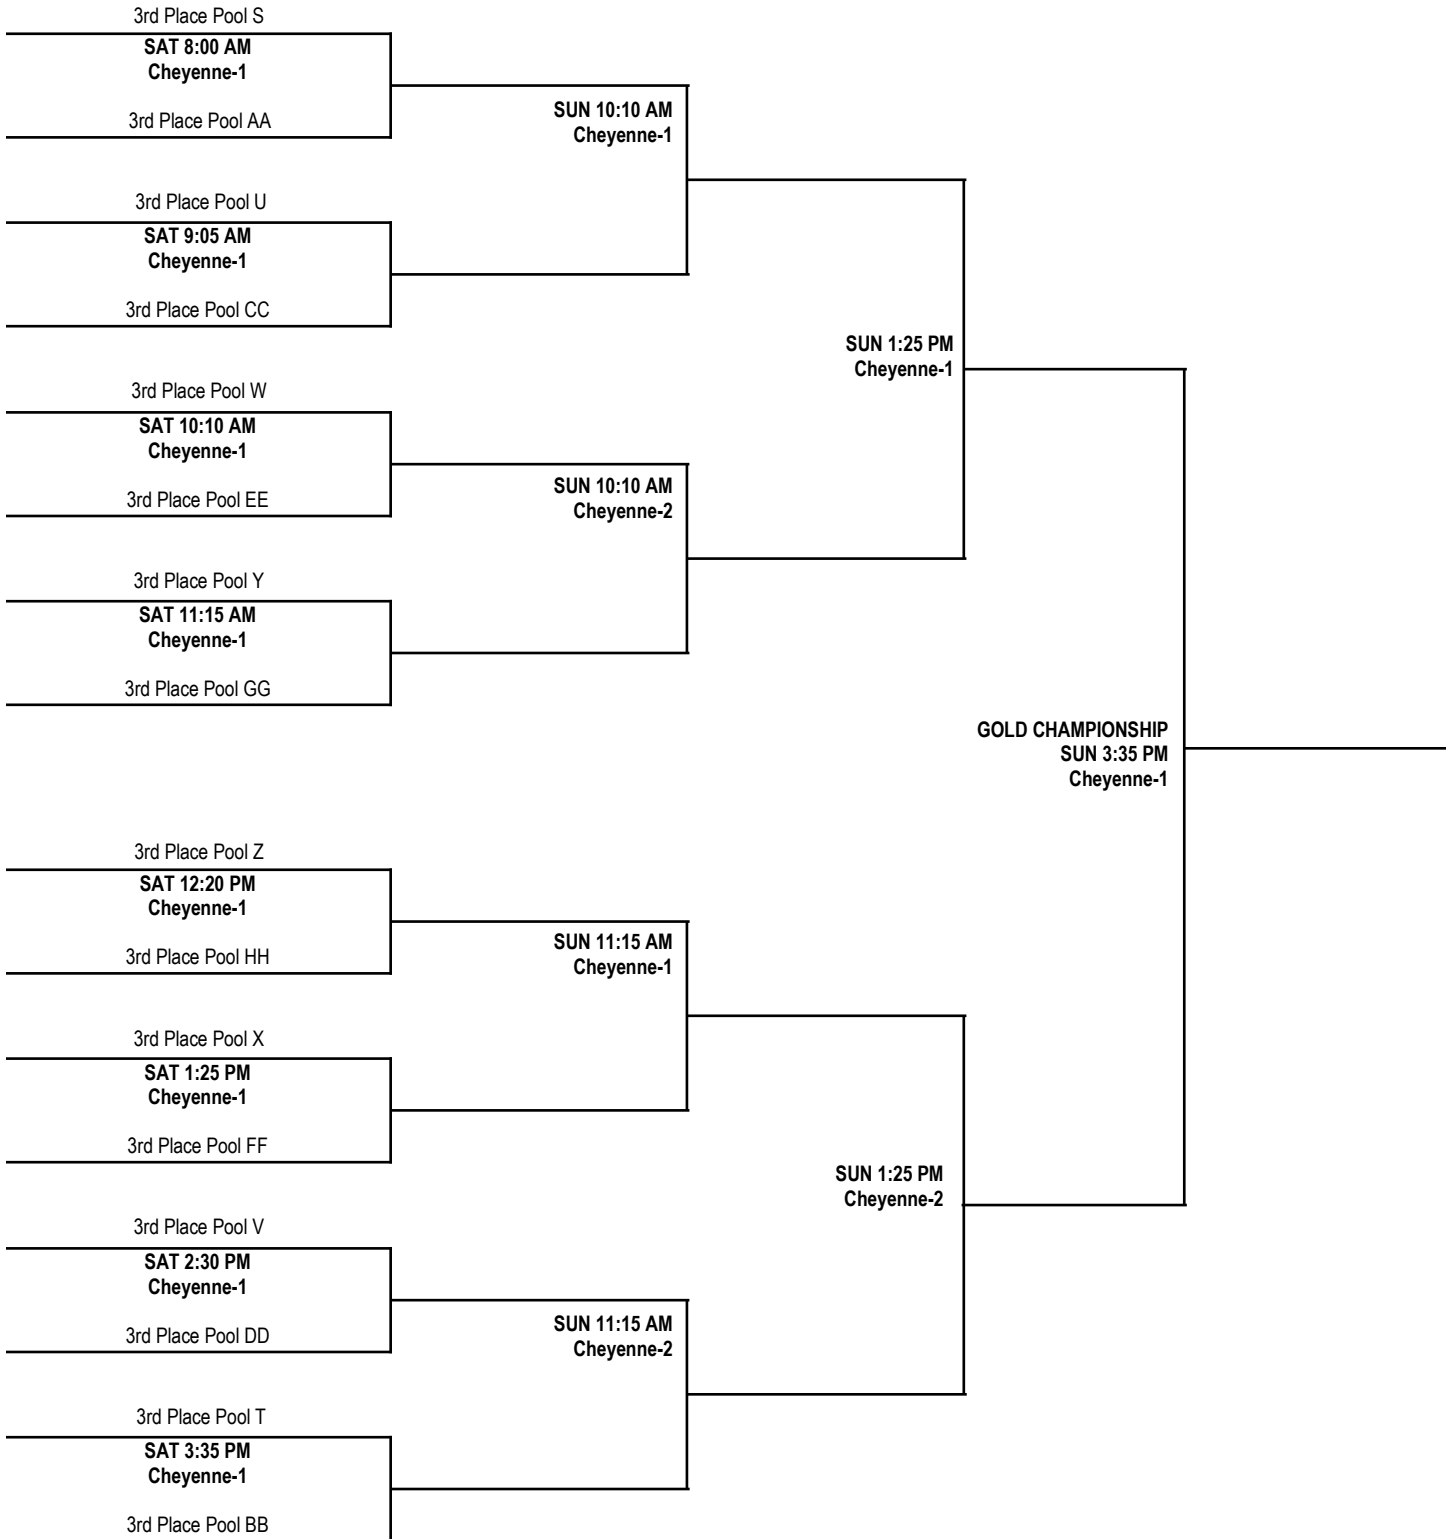

16U BOYS DIVISION GOLD CHAMPIONSHIP BRACKET