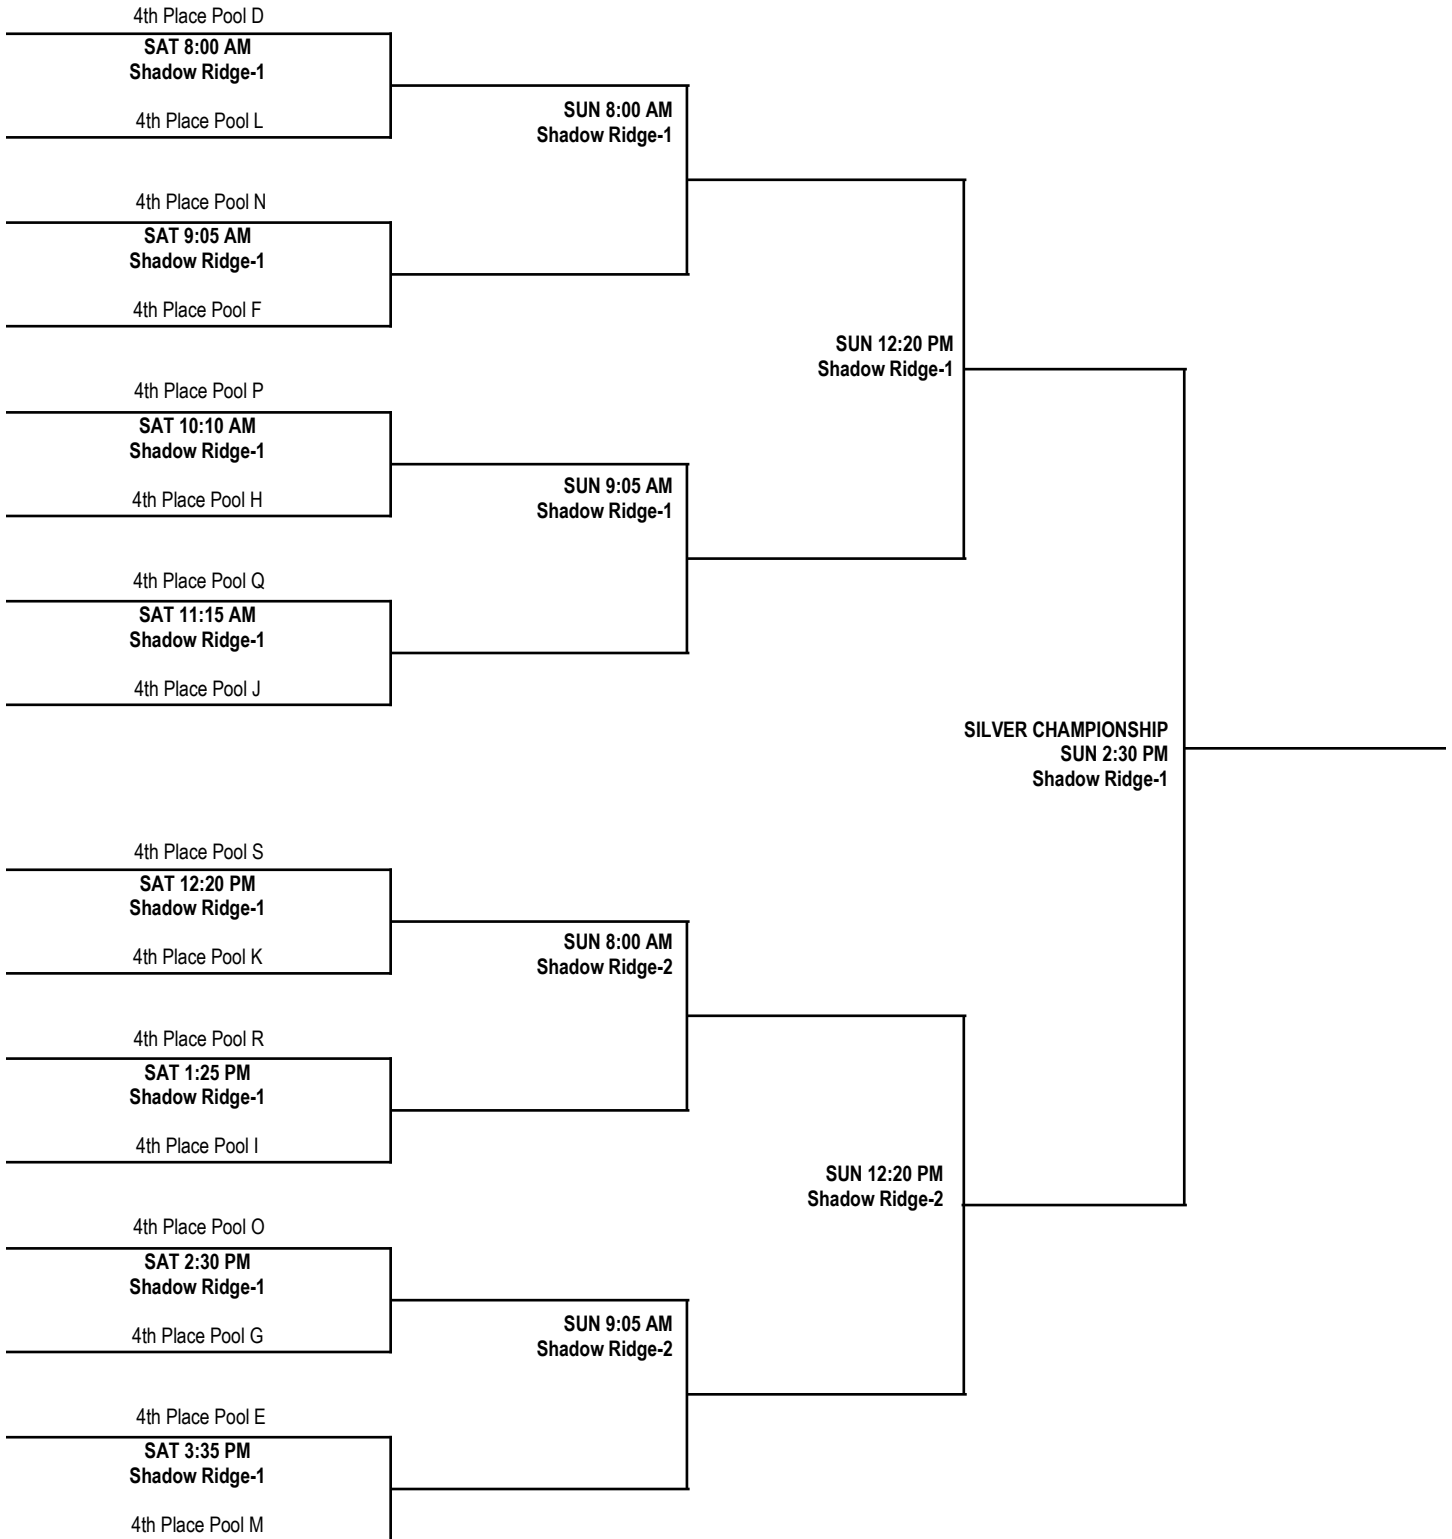

16U BOYS DIVISION GOLD CHAMPIONSHIP BRACKET

16U BOYS DIVISION SILVER ELITE CHAMPIONSHIP BRACKET

16U BOYS DIVISION SILVER CHAMPIONSHIP BRACKET

16U BOYS DIVISION COPPER ELITE CHAMPIONSHIP BRACKET

16U BOYS DIVISION COPPER CHAMPIONSHIP BRACKET