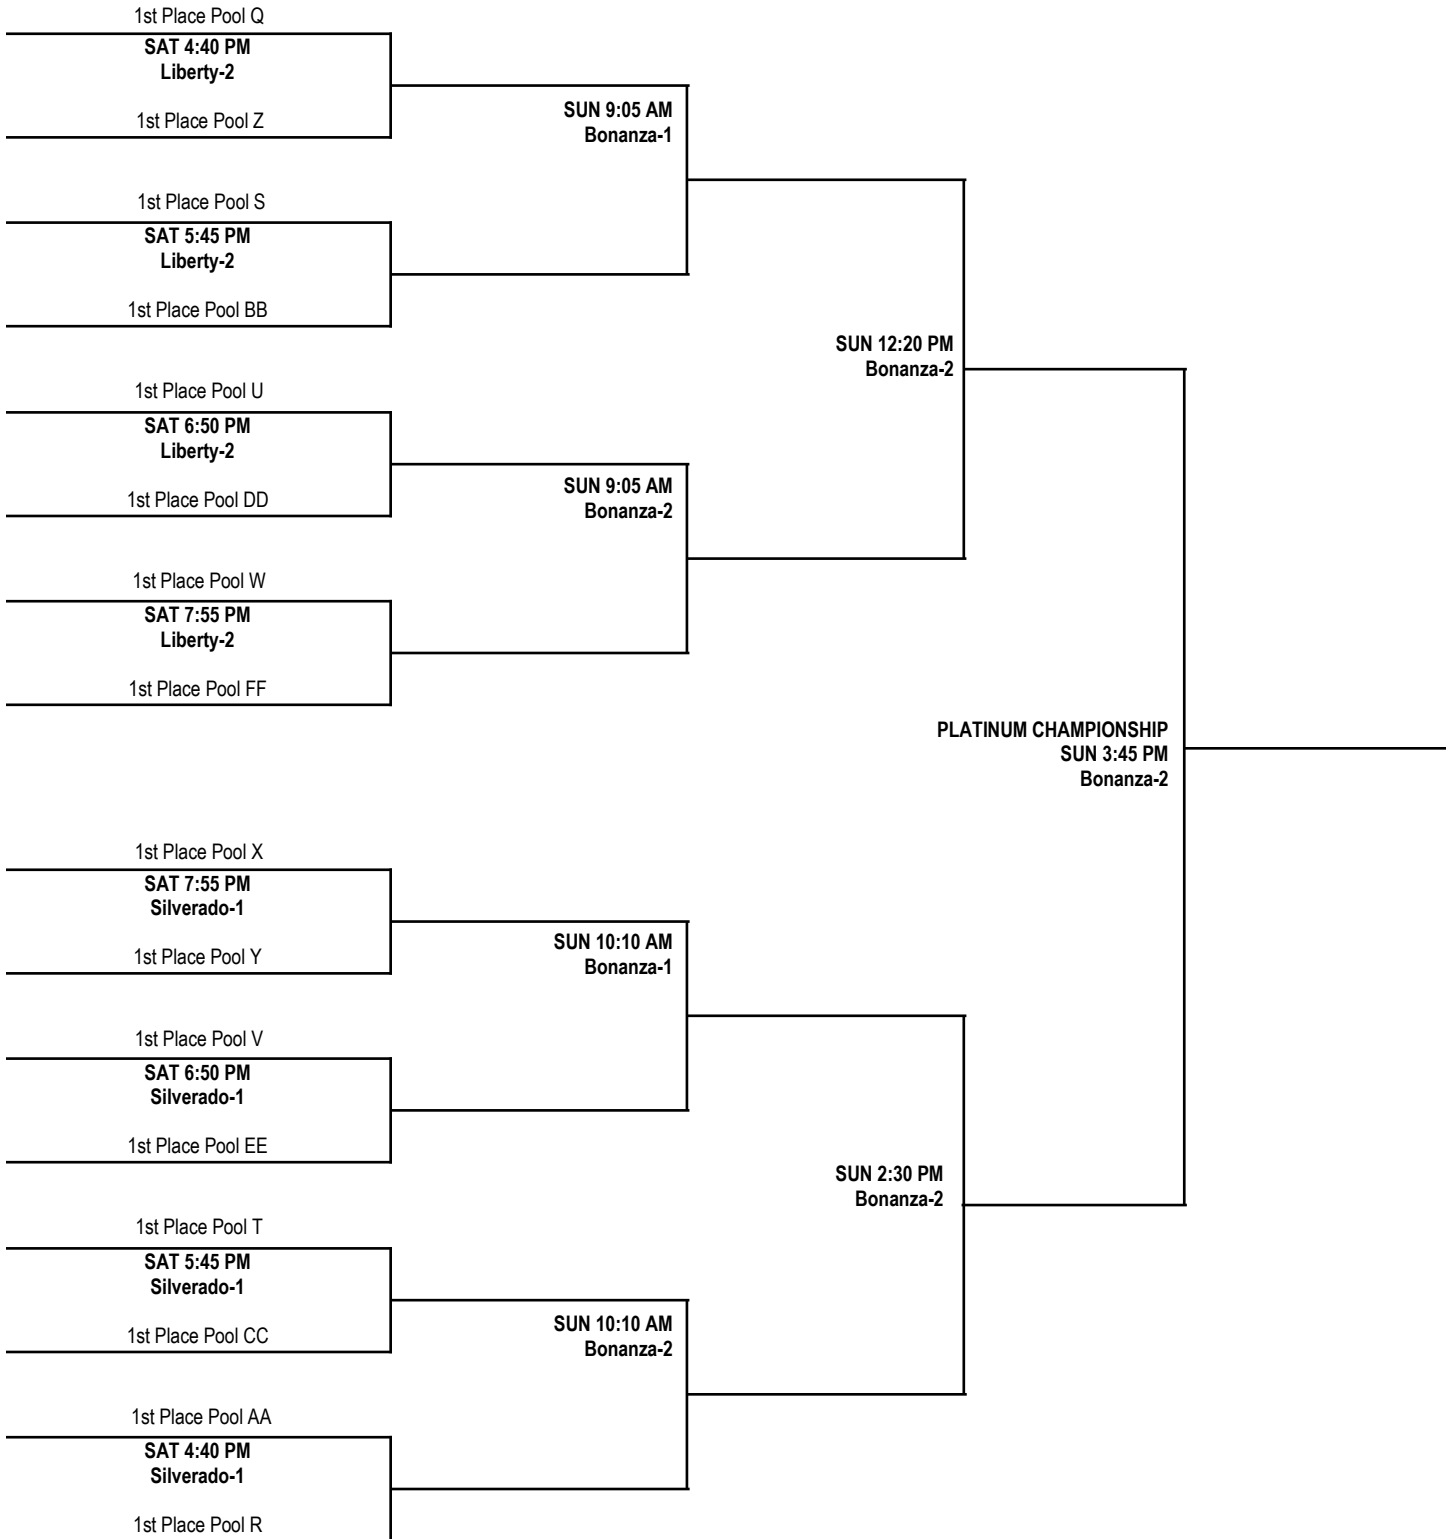

16U BOYS DIVISION PLATINUM ELITE CHAMPIONSHIP BRACKET

16U BOYS DIVISION PLATINUM CHAMPIONSHIP BRACKET

16U BOYS DIVISION PLATINUM CHAMPIONSHIP BRACKET

16U BOYS DIVISION GOLD ELITE CHAMPIONSHIP BRACKET

16U BOYS DIVISION GOLD CHAMPIONSHIP BRACKET