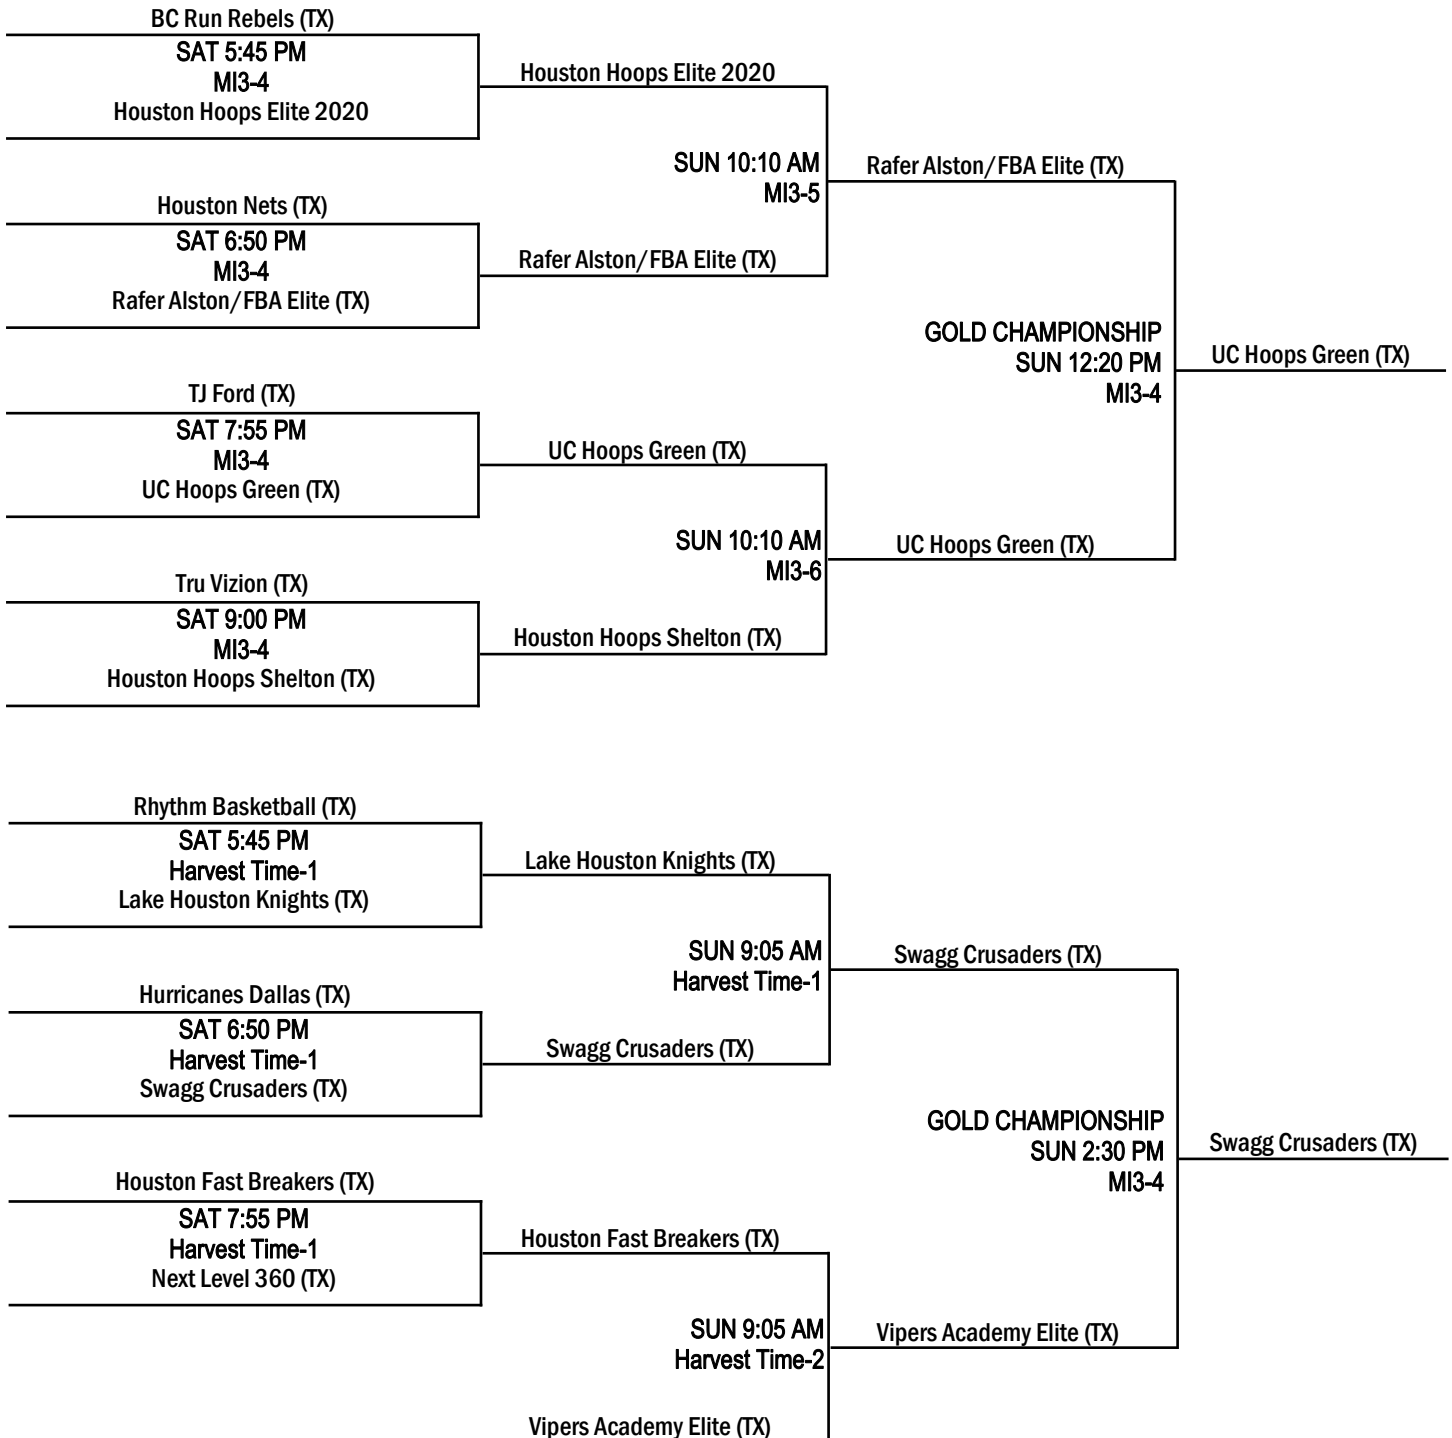

2018 KINGWOOD CLASSIC

16U BOYS DIVISION

Bracketing is done following NCAA regulations.
Home Team listed on top and wears light colors.

2018 KINGWOOD CLASSIC

16U BOYS DIVISION

Bracketing is done following NCAA regulations.
Home Team listed on top and wears light colors.

2018 KINGWOOD CLASSIC

16U BOYS DIVISION

Bracketing is done following NCAA regulations.
Home Team listed on top and wears light colors.