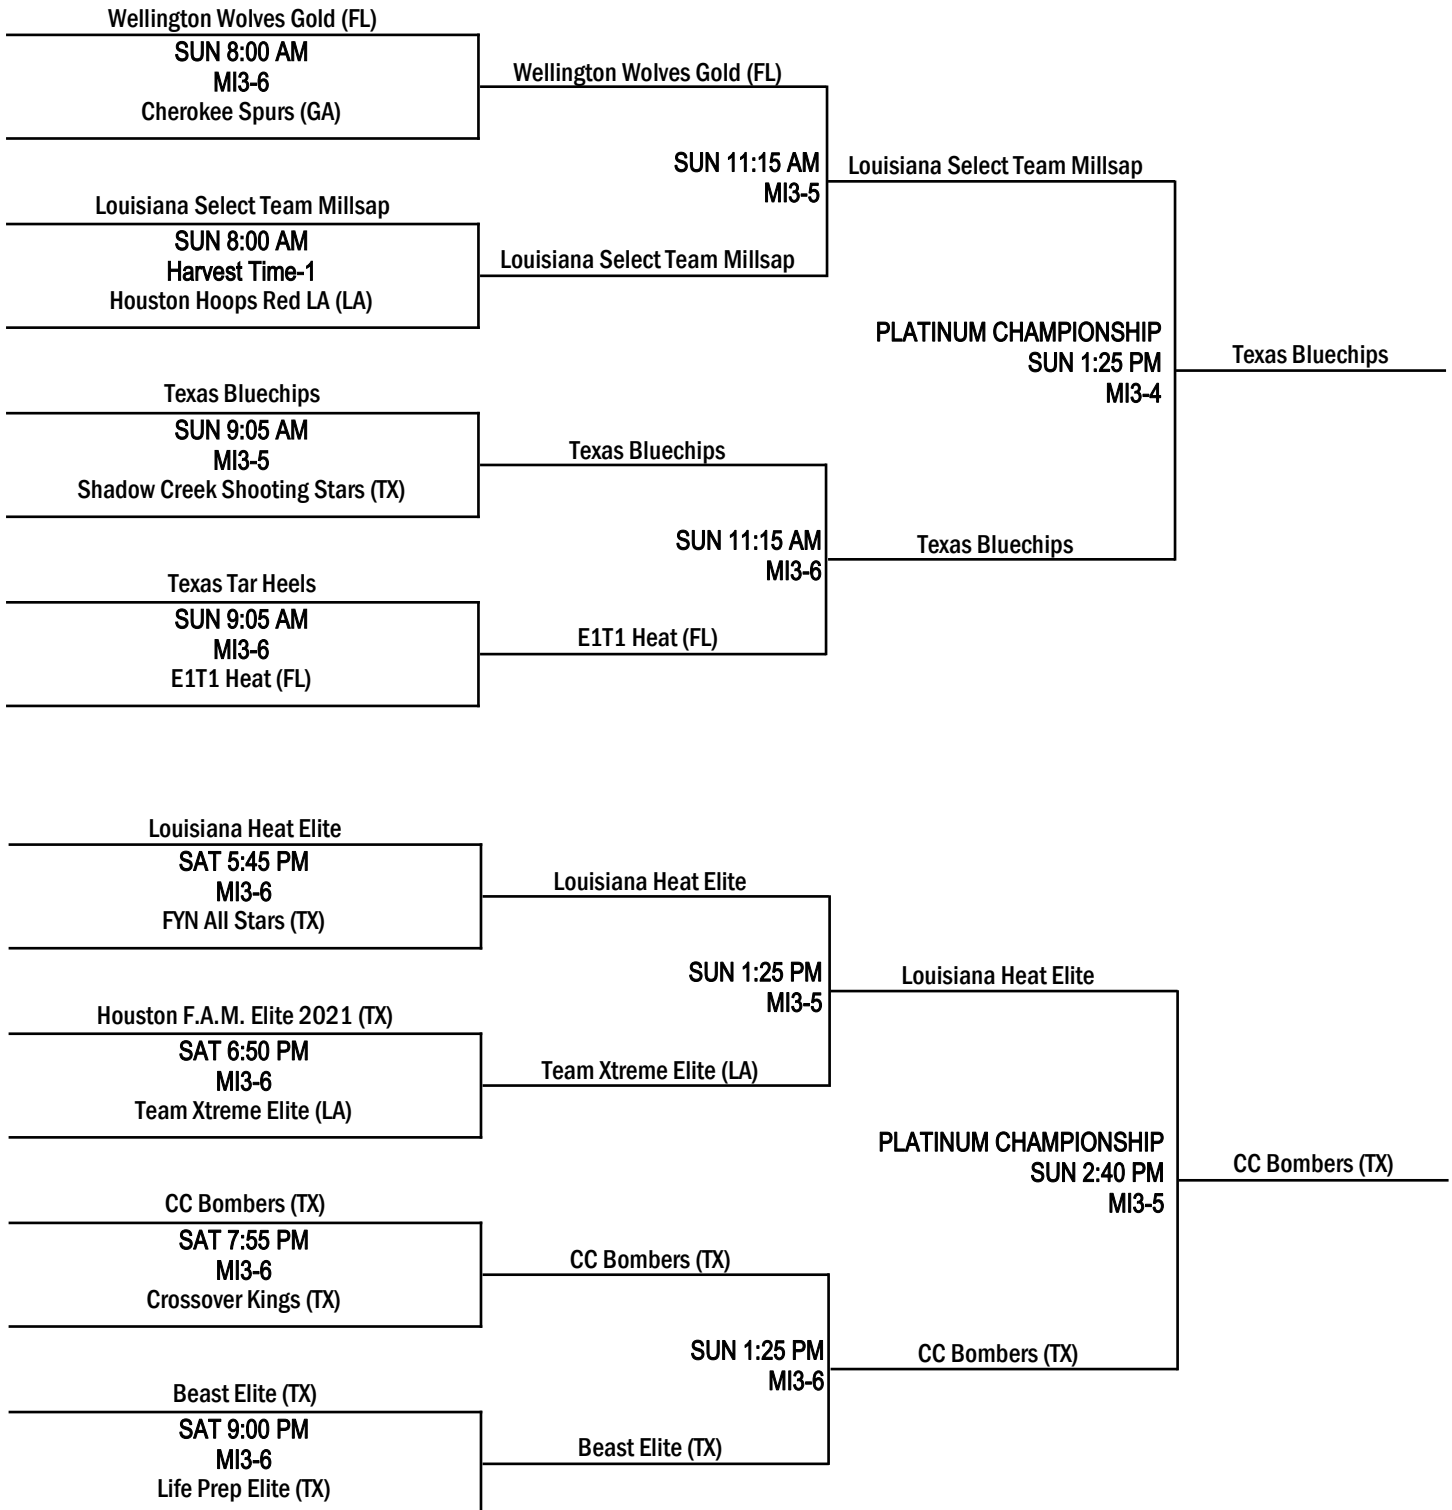

2018 KINGWOOD CLASSIC

16U BOYS DIVISION

Bracketing is done following NCAA regulations.
Home Team listed on top and wears light colors.