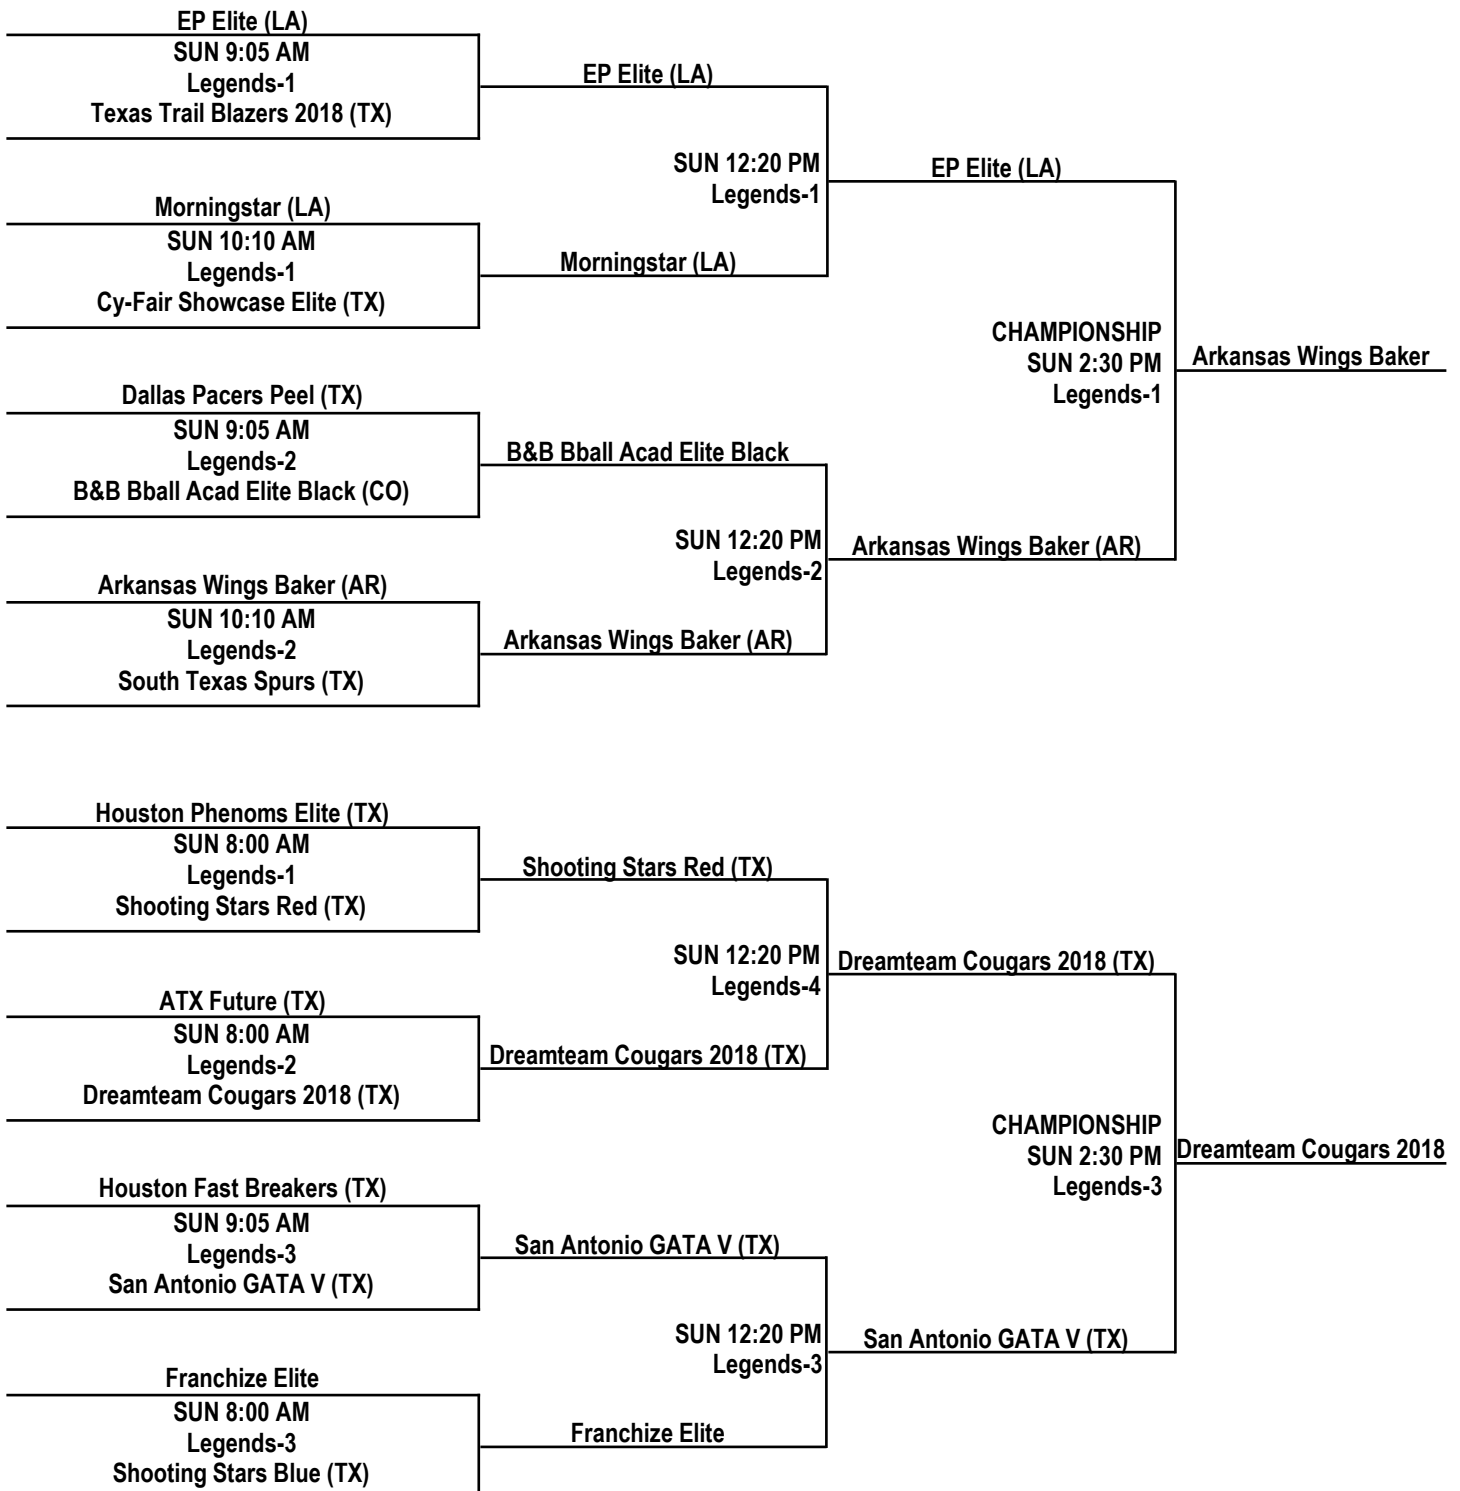

2016 H-TOWN CLASSIC

16U BOYS DIVISION / PLATINUM BRACKETS

Bracketing is done following NCAA regulations.
Home Team listed on top and wears light colors.