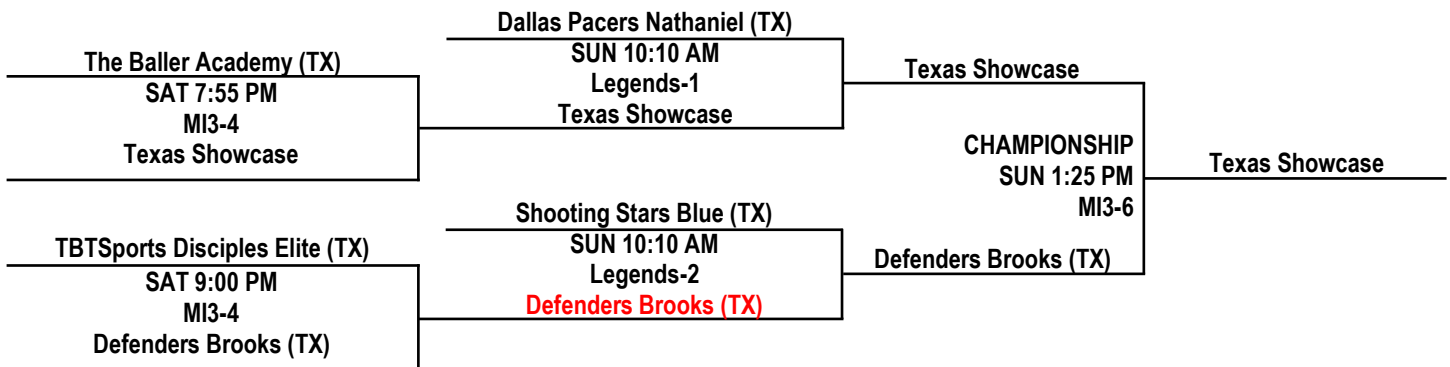

SATURDAY, APRIL 11, 2015 LEGENDS SPORTS COMPLEX

| TIME | COURT 1 | COURT 2 | COURT 3 | COURT 4 |
|----------|---------------|---------------|---------------|---------------|
| 9:05 AM | 52 K2 v K1 71 | — | — | — |
| 10:10 AM | 68 G2 v G3 53 | — | — | — |
| 11:15 AM | — | — | — | — |
| 12:20 PM | 25 I2 v I1 76 | 25 B2 v B3 50 | — | — |
| 1:25 PM | 55 K3 v K2 43 | 90 D1 v D2 50 | — | — |
| 2:30 PM | 60 L2 v L1 72 | 70 B1 v B2 13 | — | — |
| 3:35 PM | 43 H3 v H1 61 | 64 J2 v J1 37 | 44 F3 v F1 48 | 36 G3 v G1 97 |

2015 H-TOWN CLASSIC

16U BOYS DIVISION / PLATINUM BRACKETS

Bracketing is done following NCAA regulations.
Home Team listed on top and wears light colors.

2015 H-TOWN CLASSIC

16U BOYS DIVISION / GOLD BRACKETS

Bracketing is done following NCAA regulations.
Home Team listed on top and wears light colors.

2015 H-TOWN CLASSIC

16U BOYS DIVISION / SILVER BRACKETS

Bracketing is done following NCAA regulations.
Home Team listed on top and wears light colors.