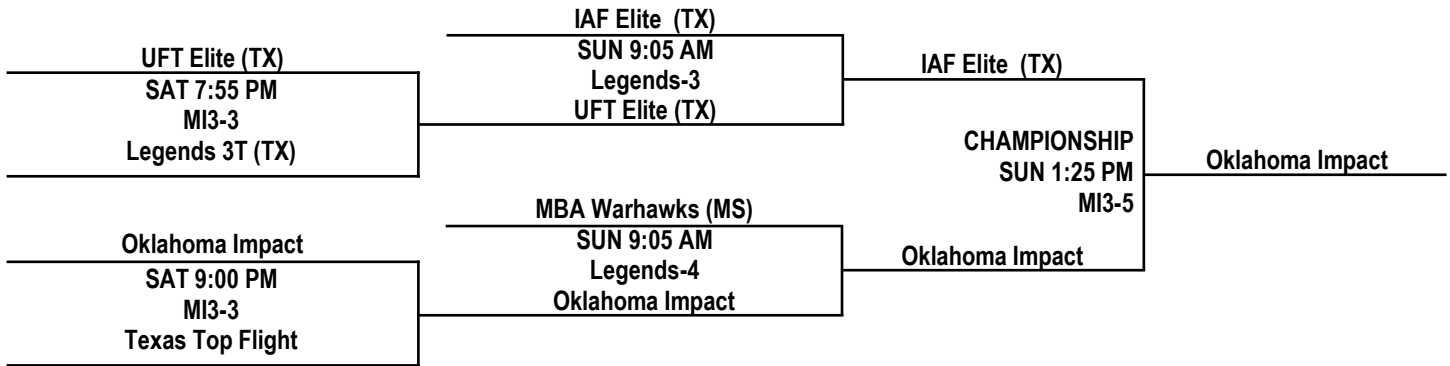

SATURDAY, APRIL 11, 2015 LEGENDS SPORTS COMPLEX

| TIME | COURT 1 | COURT 2 | COURT 3 | COURT 4 |
|----------|---------------|---------------|---------------|---------------|
| 9:05 AM | 52 K2 v K1 71 | — | — | — |
| 10:10 AM | 68 G2 v G3 53 | — | — | — |
| 11:15 AM | — | — | — | — |
| 12:20 PM | 25 I2 v I1 76 | 25 B2 v B3 50 | — | — |
| 1:25 PM | 55 K3 v K2 43 | 90 D1 v D2 50 | — | — |
| 2:30 PM | 60 L2 v L1 72 | 70 B1 v B2 13 | — | — |
| 3:35 PM | 43 H3 v H1 61 | 64 J2 v J1 37 | 44 F3 v F1 48 | 36 G3 v G1 97 |

2015 H-TOWN CLASSIC

16U BOYS DIVISION / PLATINUM BRACKETS

Bracketing is done following NCAA regulations.
Home Team listed on top and wears light colors.

2015 H-TOWN CLASSIC

16U BOYS DIVISION / GOLD BRACKETS

Bracketing is done following NCAA regulations.
Home Team listed on top and wears light colors.

2015 H-TOWN CLASSIC

16U BOYS DIVISION / SILVER BRACKETS

Bracketing is done following NCAA regulations.
Home Team listed on top and wears light colors.