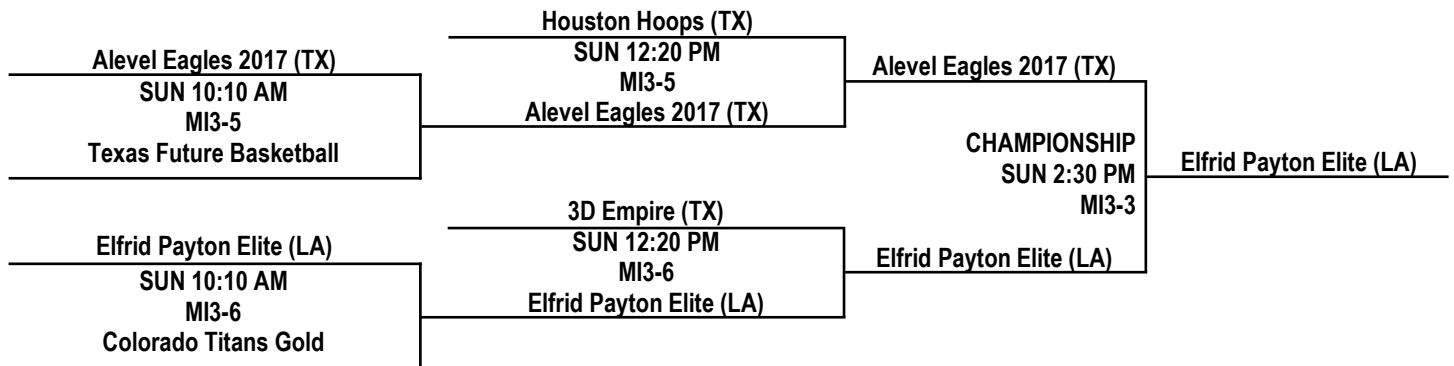

SATURDAY, APRIL 11, 2015 LEGENDS SPORTS COMPLEX

| TIME | COURT 1 | COURT 2 | COURT 3 | COURT 4 |
|----------|---------------|---------------|---------------|---------------|
| 9:05 AM | 52 K2 v K1 71 | — | — | — |
| 10:10 AM | 68 G2 v G3 53 | — | — | — |
| 11:15 AM | — | — | — | — |
| 12:20 PM | 25 I2 v I1 76 | 25 B2 v B3 50 | — | — |
| 1:25 PM | 55 K3 v K2 43 | 90 D1 v D2 50 | — | — |
| 2:30 PM | 60 L2 v L1 72 | 70 B1 v B2 13 | — | — |
| 3:35 PM | 43 H3 v H1 61 | 64 J2 v J1 37 | 44 F3 v F1 48 | 36 G3 v G1 97 |

2015 H-TOWN CLASSIC

16U BOYS DIVISION / PLATINUM BRACKETS

Bracketing is done following NCAA regulations.
Home Team listed on top and wears light colors.

2015 H-TOWN CLASSIC

16U BOYS DIVISION / GOLD BRACKETS