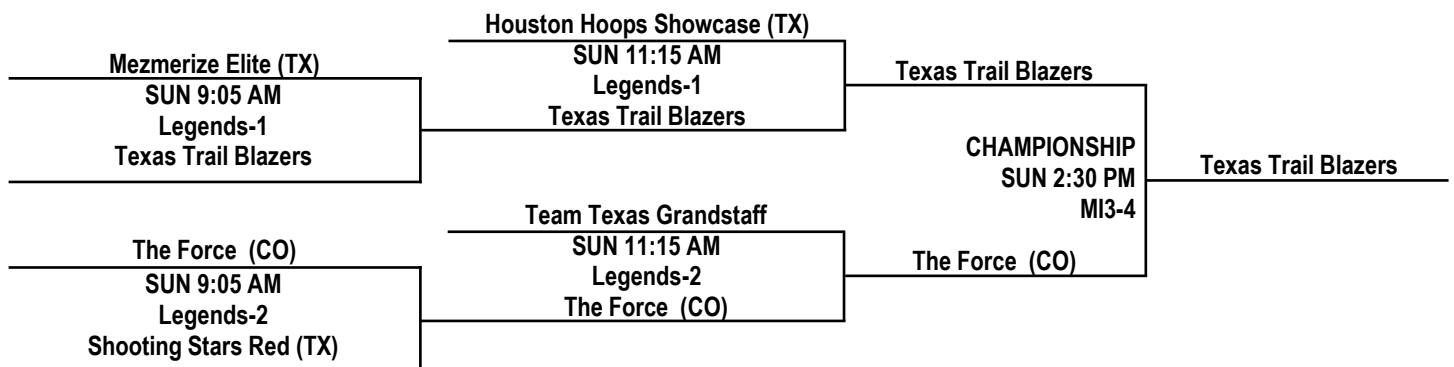

2015 H-TOWN CLASSIC

16U BOYS DIVISION / PLATINUM BRACKETS

Bracketing is done following NCAA regulations.
Home Team listed on top and wears light colors.