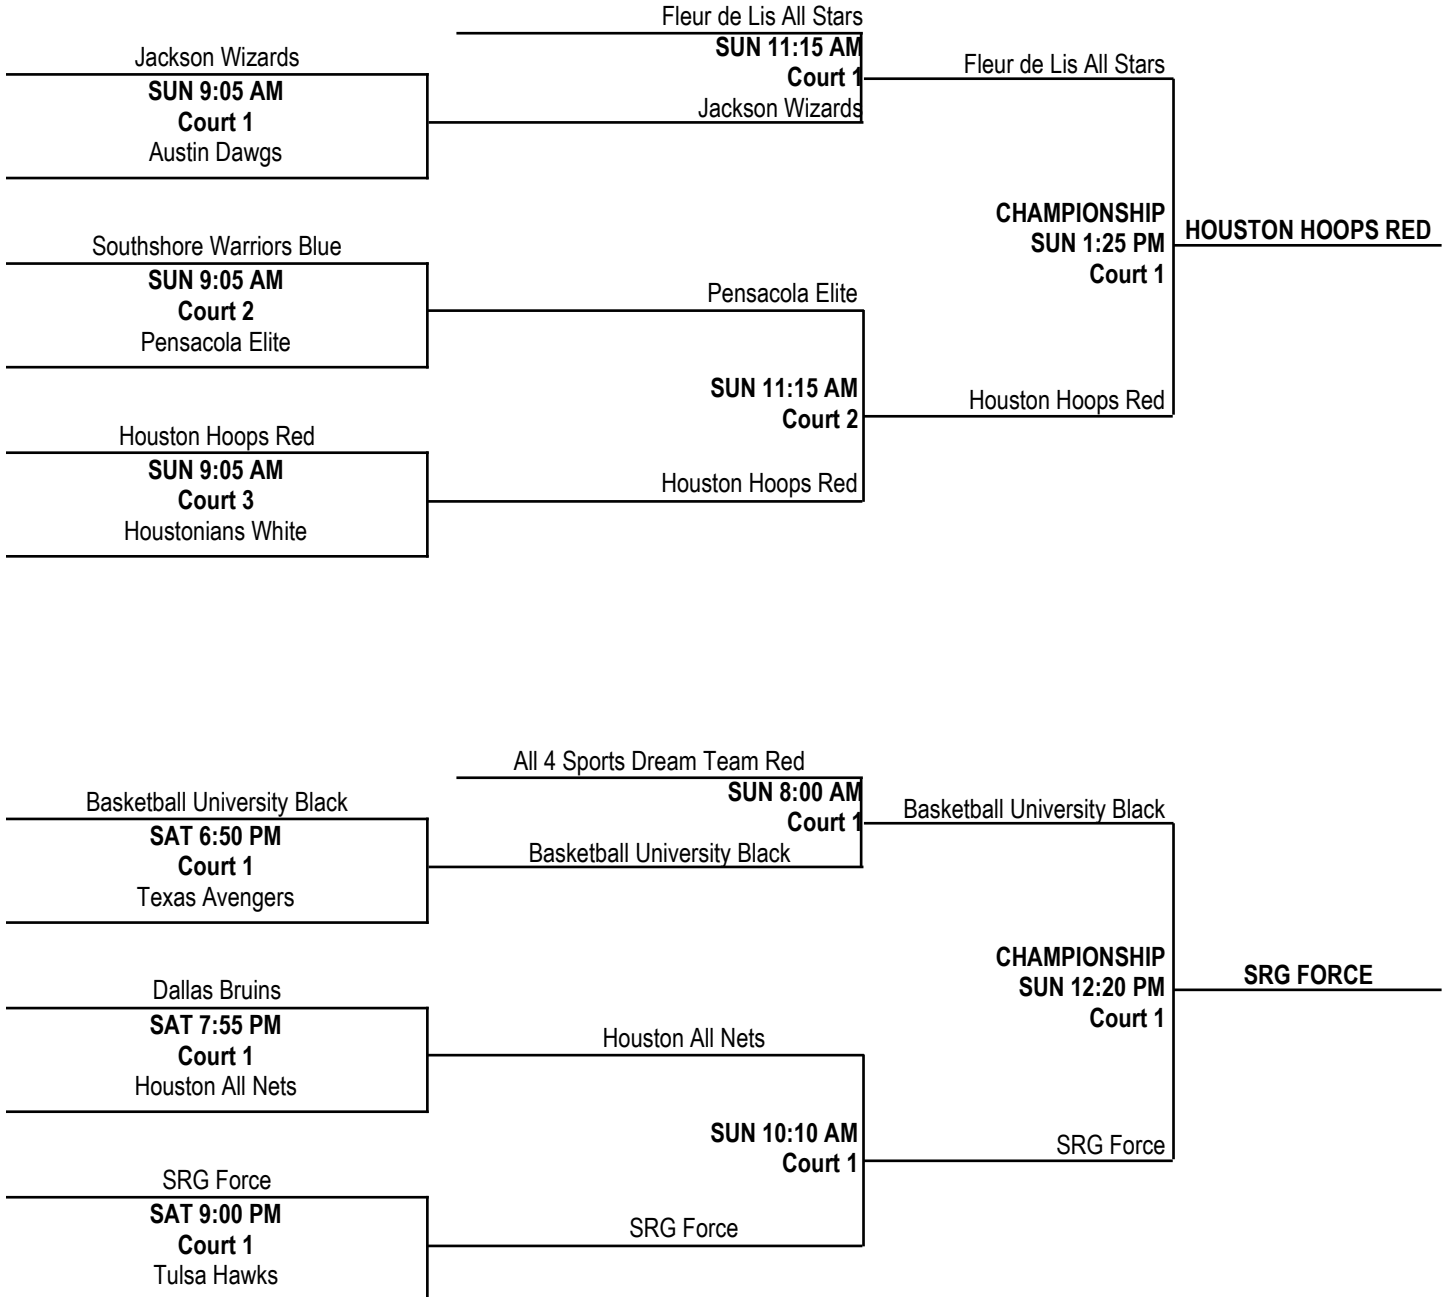

2013 H-TOWN CLASSIC / 16U BOYS DIVISION

CHAMPIONSHIP BRACKETS

**All Brackets are Platinum. Bracketing is done following NCAA regulations.
All Games at The Gym (2325 Atascocita Rd, Humble, TX 77396)
Home Team listed on top and wears light colors.**