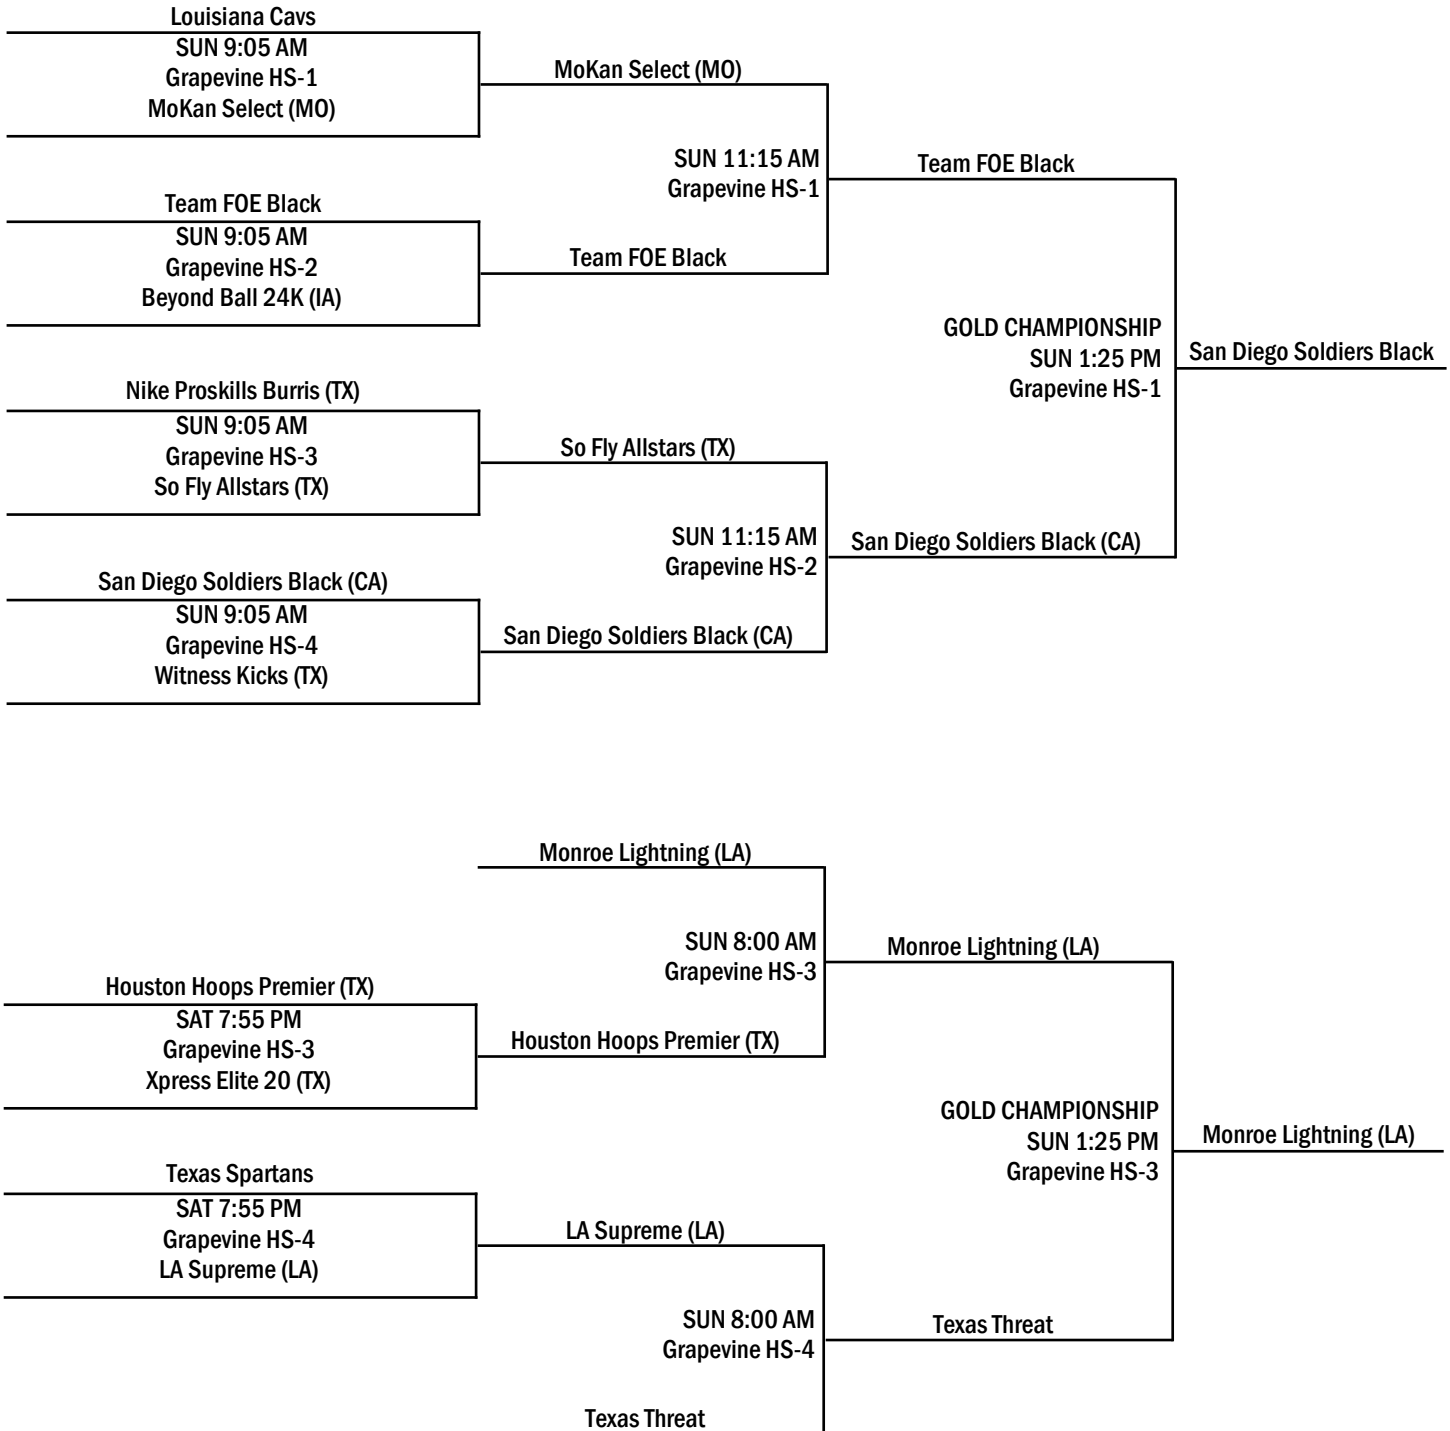

2018 DALLAS LIVE

16U BOYS DIVISION

All bracketing is done following NCAA regulations.
Home Team listed on top and wears light colors.
Check BigfootHoops.com for results during the tournament.