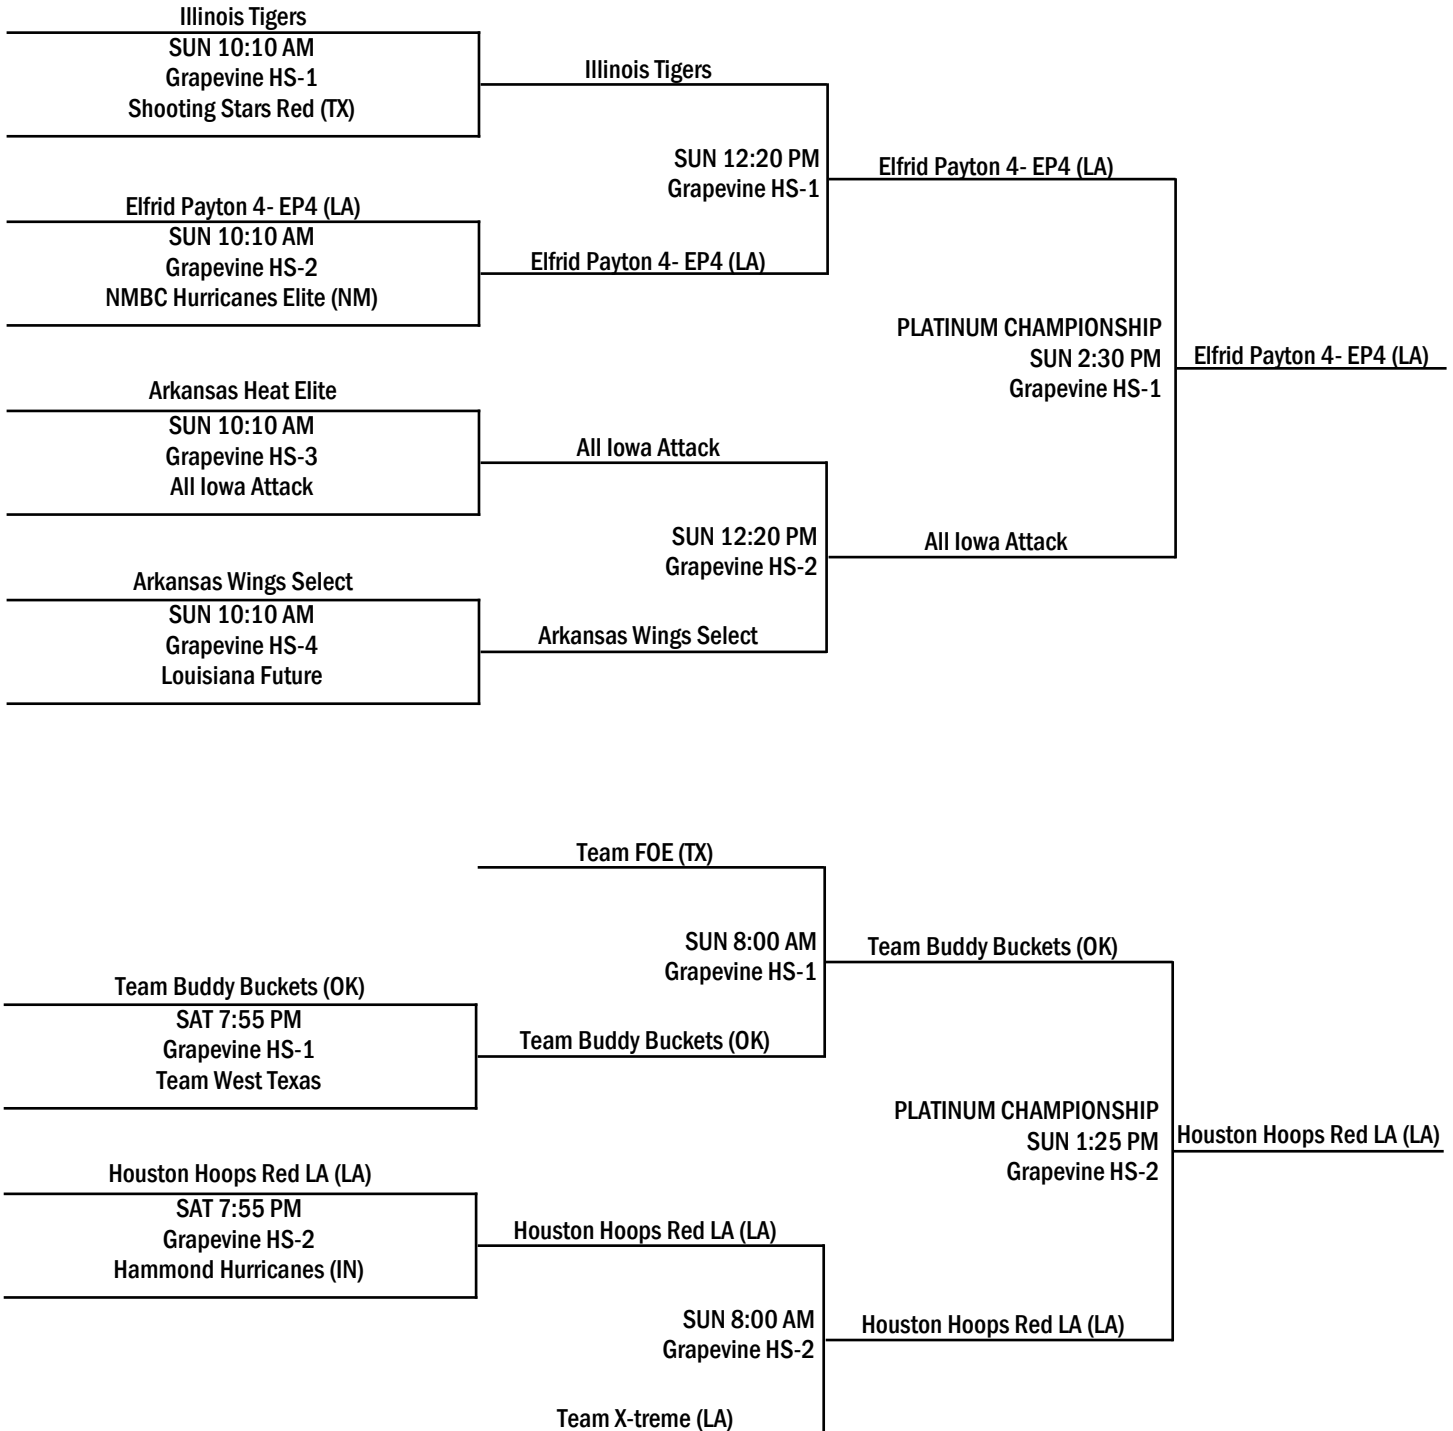

2018 DALLAS LIVE

16U BOYS DIVISION

All bracketing is done following NCAA regulations.
Home Team listed on top and wears light colors.
Check BigfootHoops.com for results during the tournament.