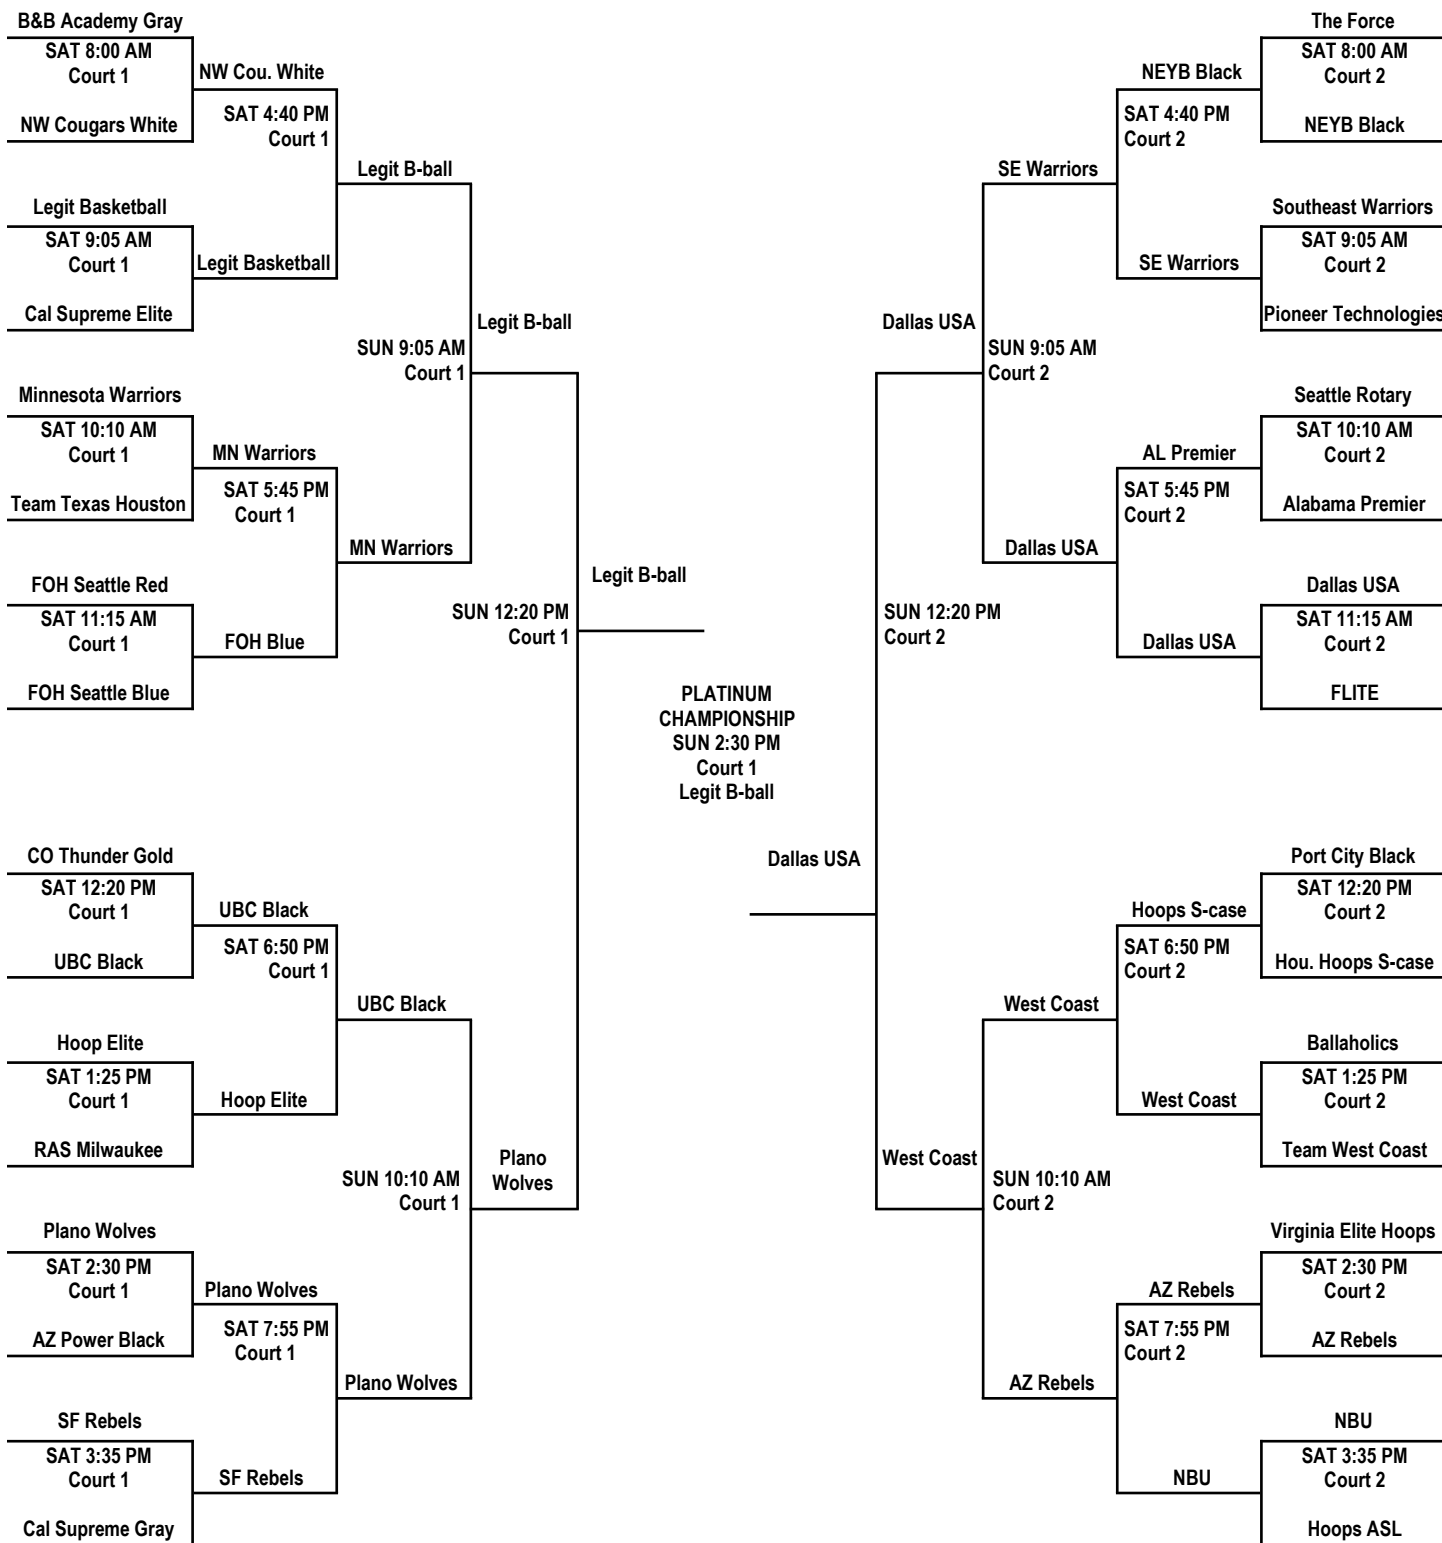

16U BOYS DIVISION PLATINUM CHAMPIONSHIP BRACKET

ALL GAMES ON THIS PAGE AT CIMARRON HIGH SCHOOL