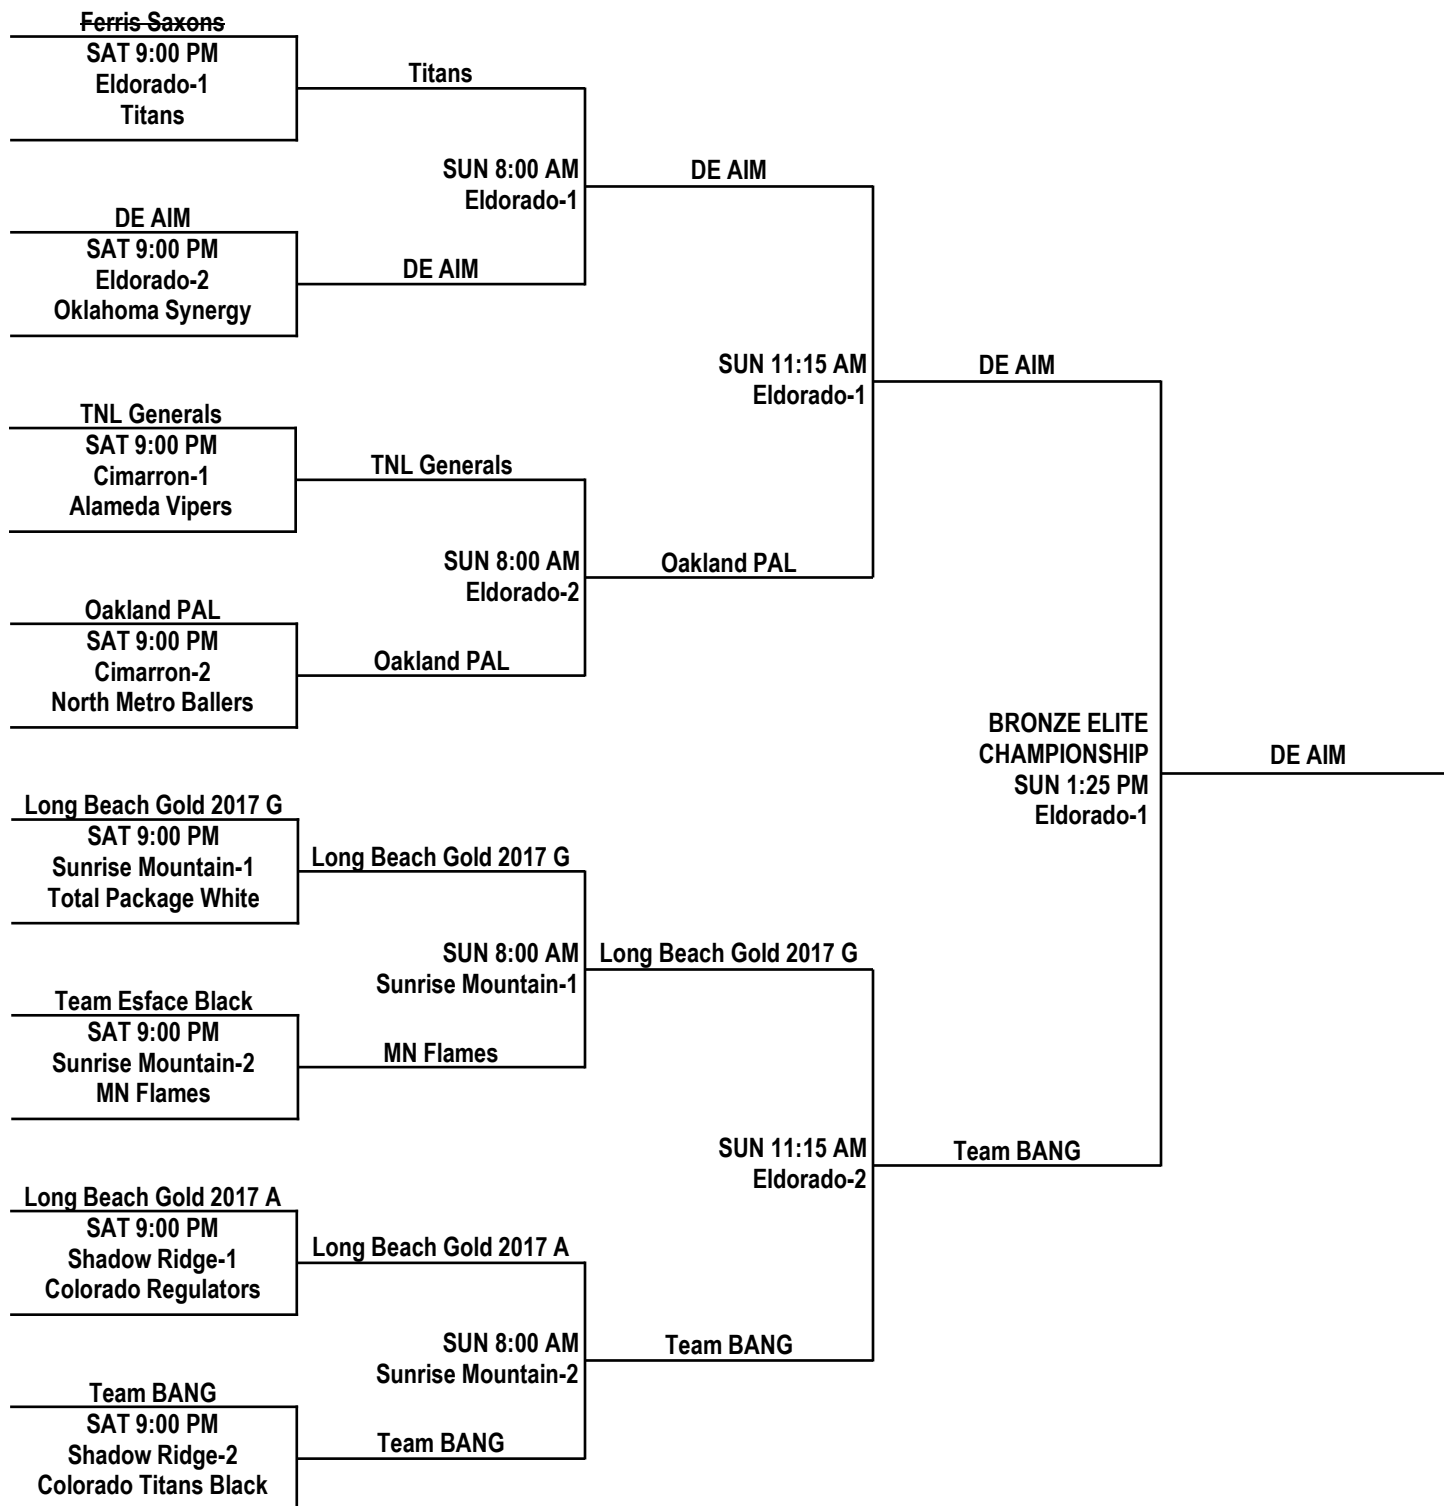

ALL GAMES ON THIS PAGE AT CIMARRON HIGH SCHOOL

16U BOYS DIVISION GOLD CHAMPIONSHIP BRACKET

ALL GAMES ON THIS PAGE AT SUNRISE MOUNTAIN HIGH SCHOOL

16U BOYS DIVISION SILVER CHAMPIONSHIP BRACKET

ALL GAMES ON THIS PAGE AT SHADOW RIDGE HIGH SCHOOL

16U BOYS DIVISION BRONZE ELITE CHAMPIONSHIP BRACKET

16U BOYS DIVISION BRONZE CHAMPIONSHIP BRACKET