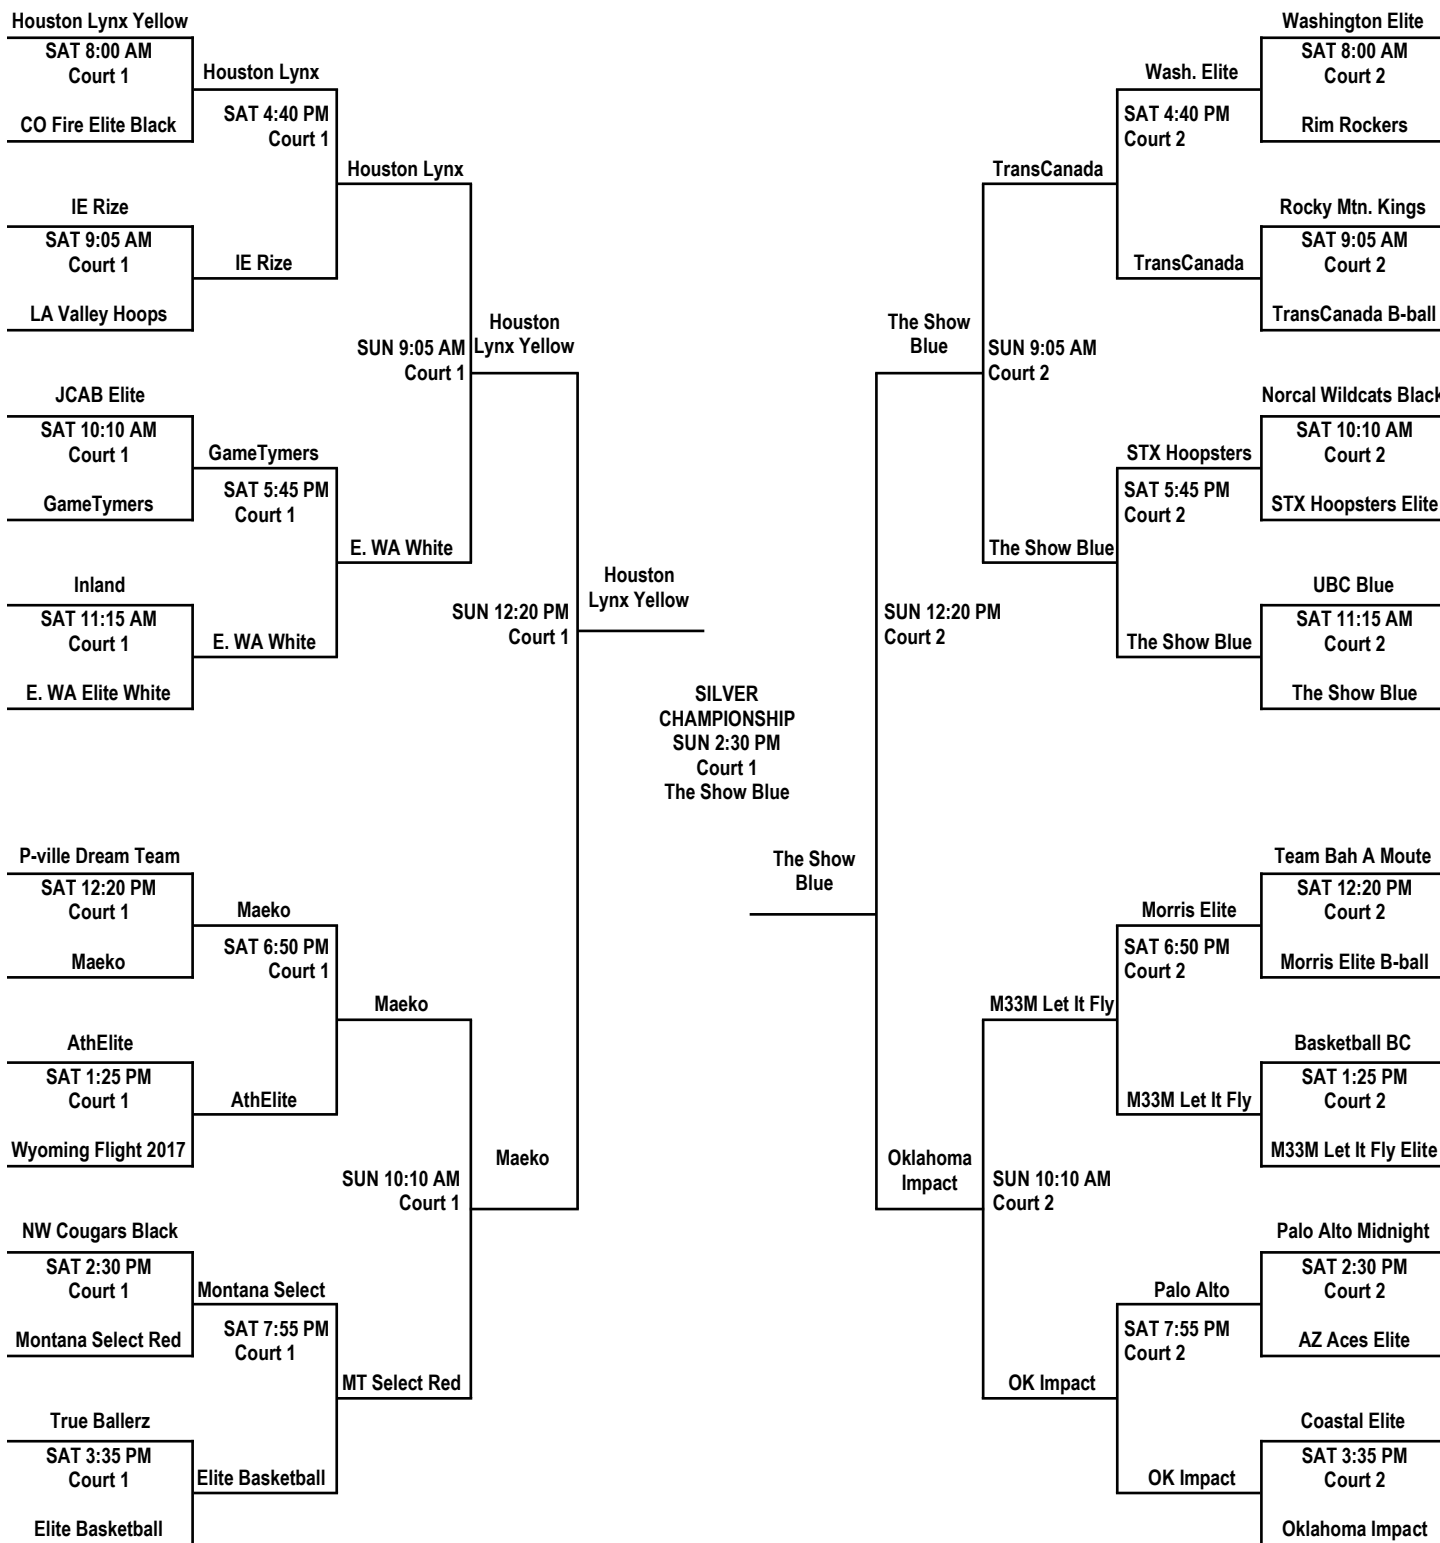

ALL GAMES ON THIS PAGE AT CIMARRON HIGH SCHOOL

16U BOYS DIVISION GOLD CHAMPIONSHIP BRACKET

ALL GAMES ON THIS PAGE AT SUNRISE MOUNTAIN HIGH SCHOOL

16U BOYS DIVISION SILVER CHAMPIONSHIP BRACKET

ALL GAMES ON THIS PAGE AT SHADOW RIDGE HIGH SCHOOL