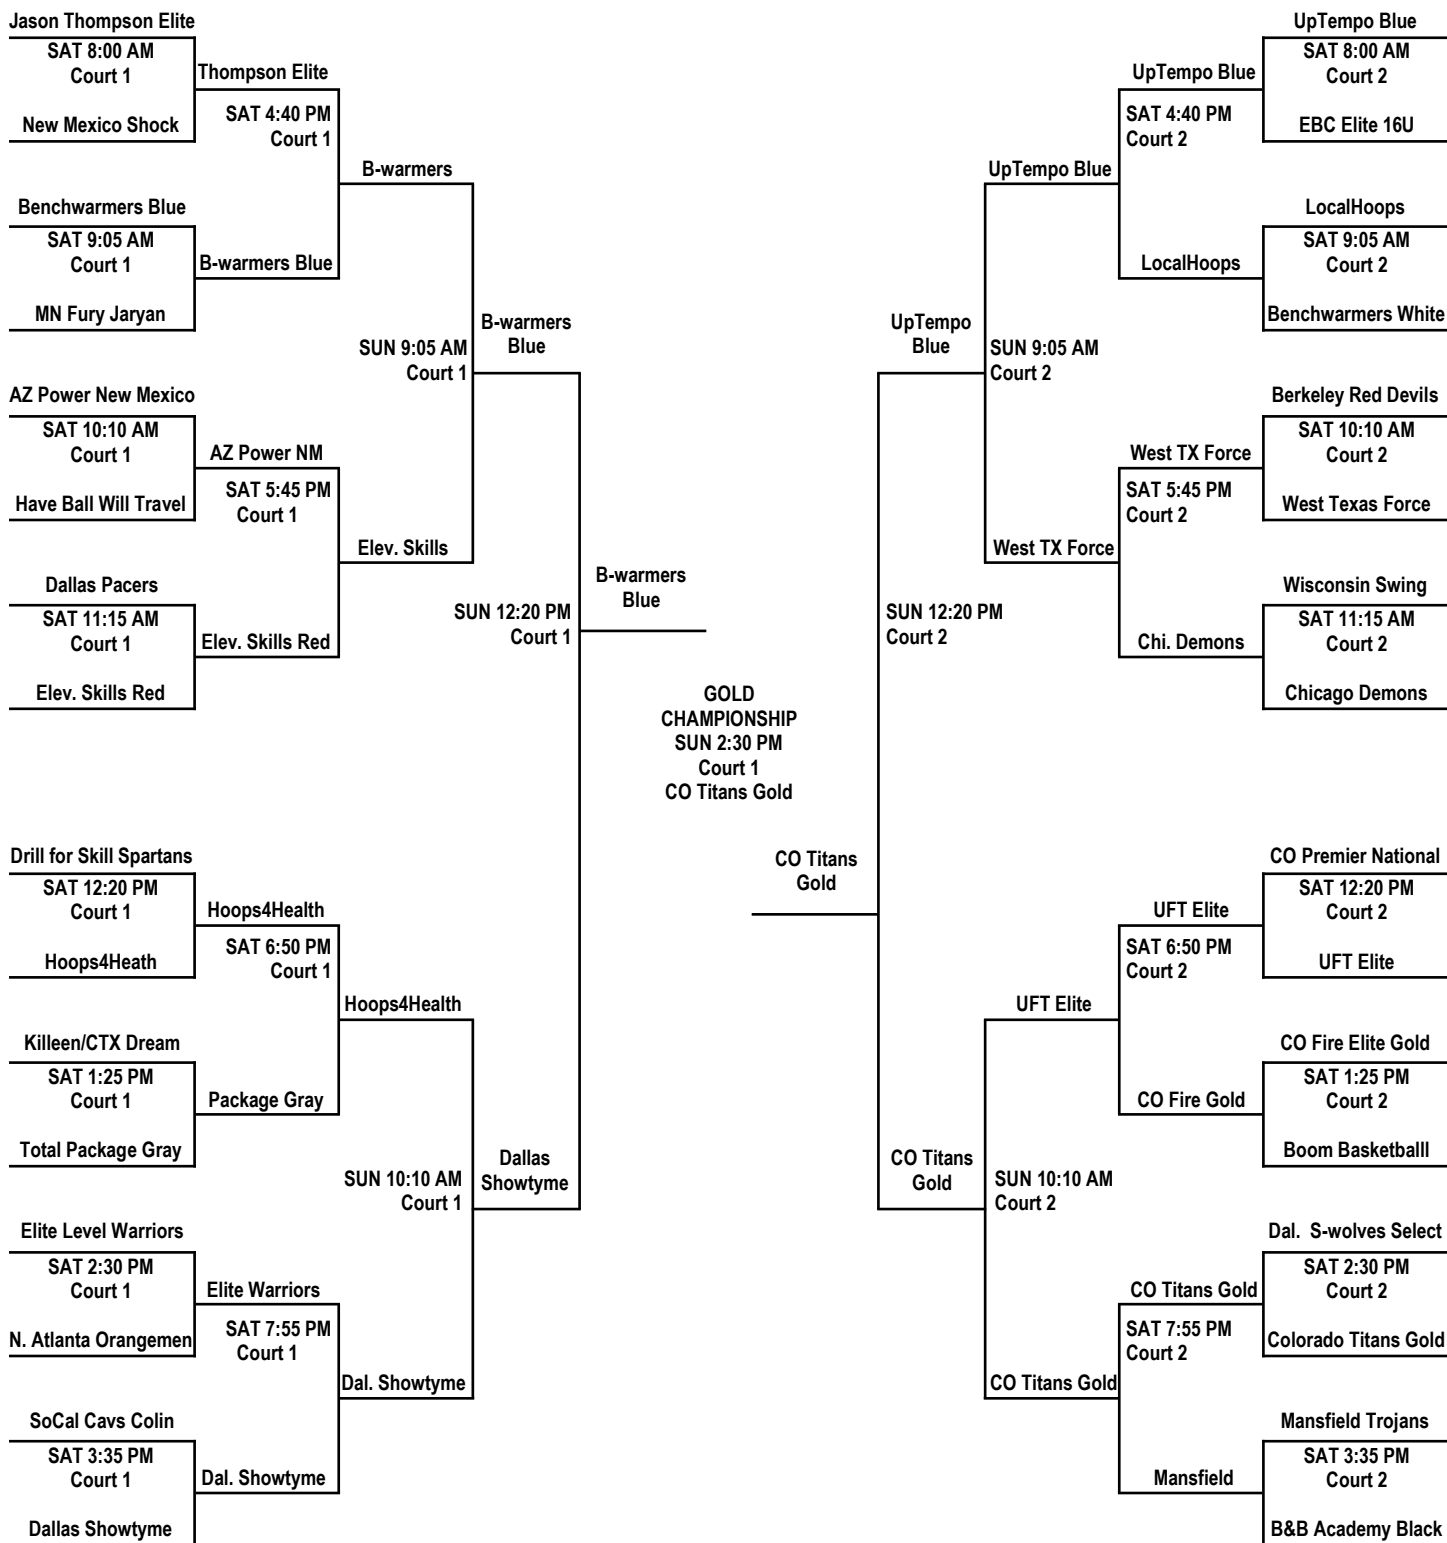

ALL GAMES ON THIS PAGE AT CIMARRON HIGH SCHOOL

16U BOYS DIVISION GOLD CHAMPIONSHIP BRACKET

ALL GAMES ON THIS PAGE AT SUNRISE MOUNTAIN HIGH SCHOOL

16U BOYS DIVISION SILVER CHAMPIONSHIP BRACKET

ALL GAMES ON THIS PAGE AT SHADOW RIDGE HIGH SCHOOL