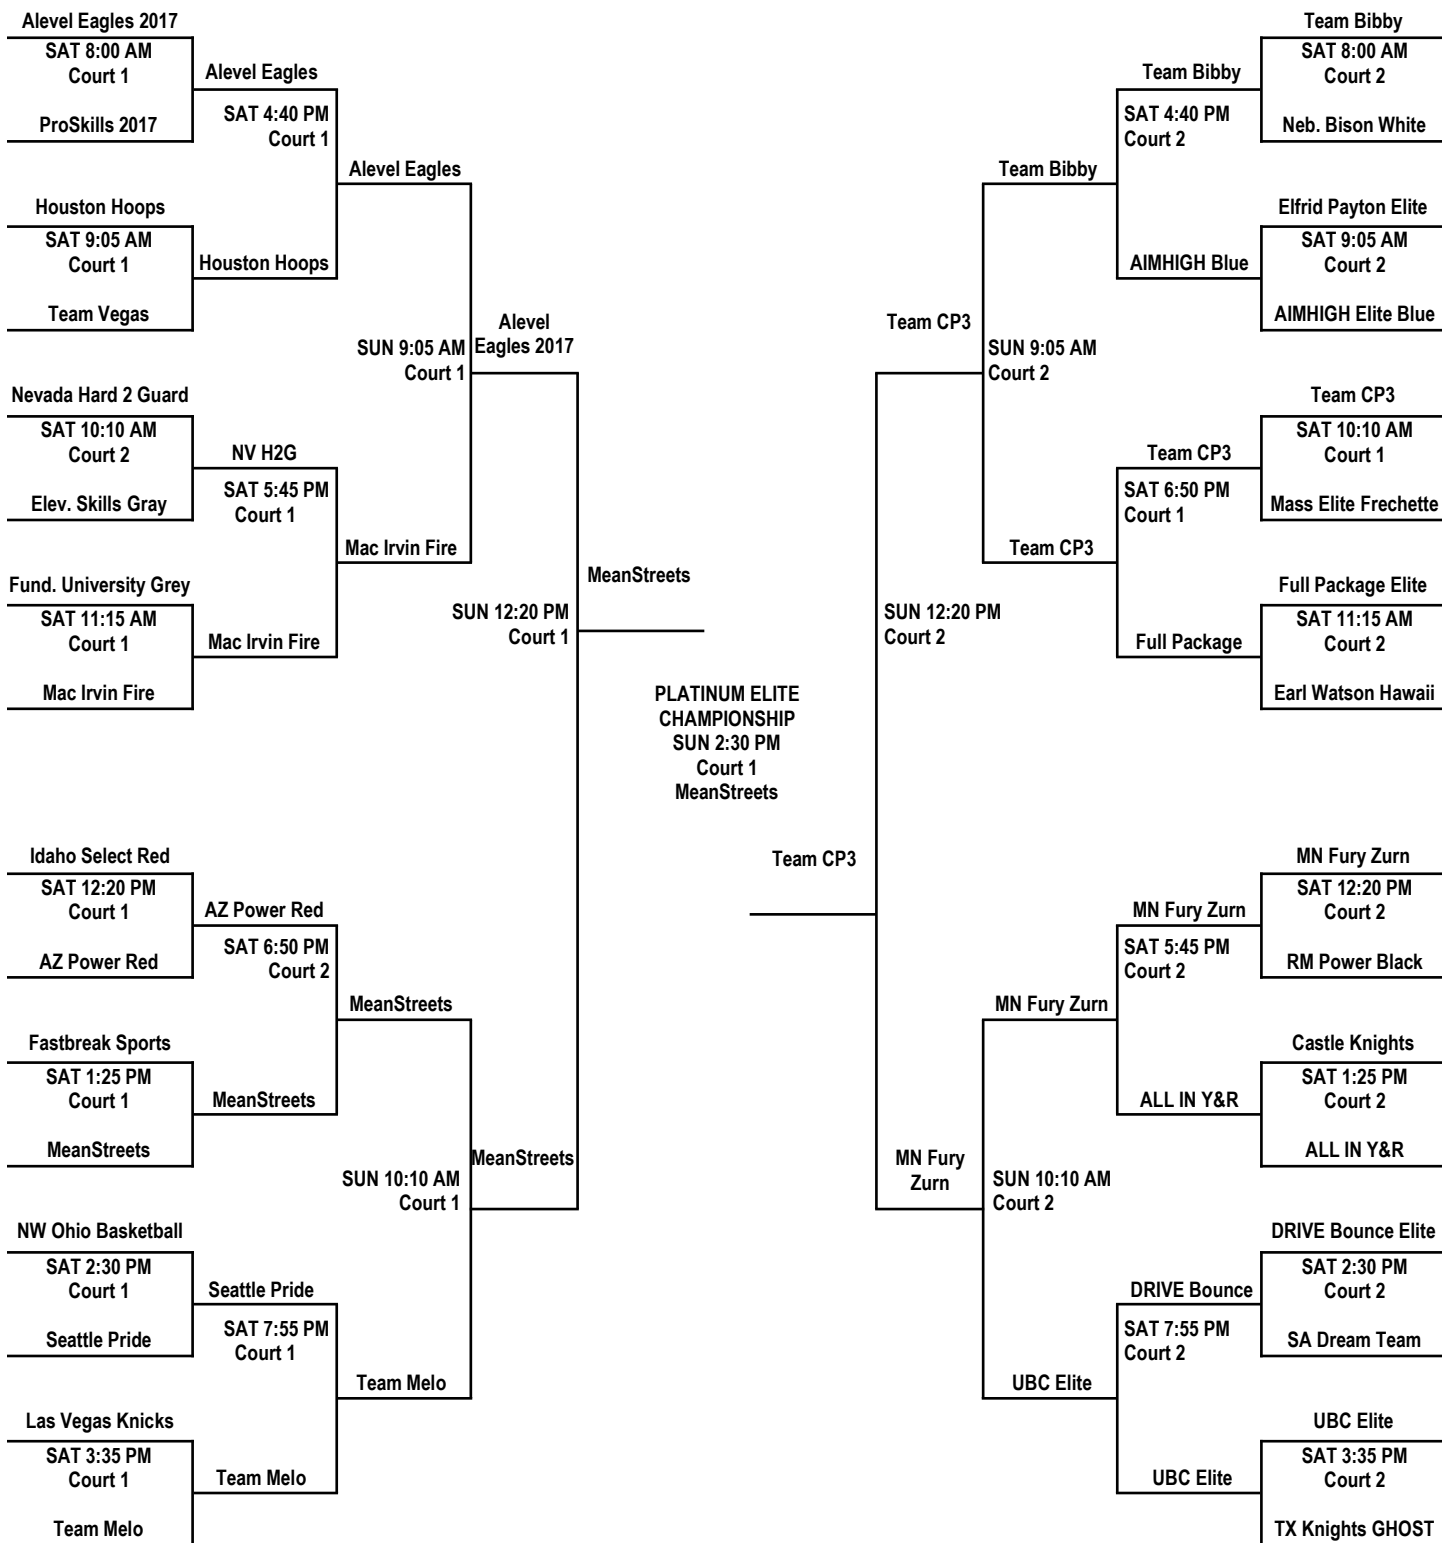

Home team is listed first in pool play and on top in the bracket and wears light colors.

16U BOYS DIVISION PLATINUM ELITE CHAMPIONSHIP BRACKET

ALL GAMES ON THIS PAGE AT ELDORADO HIGH SCHOOL

16U BOYS DIVISION PLATINUM CHAMPIONSHIP BRACKET