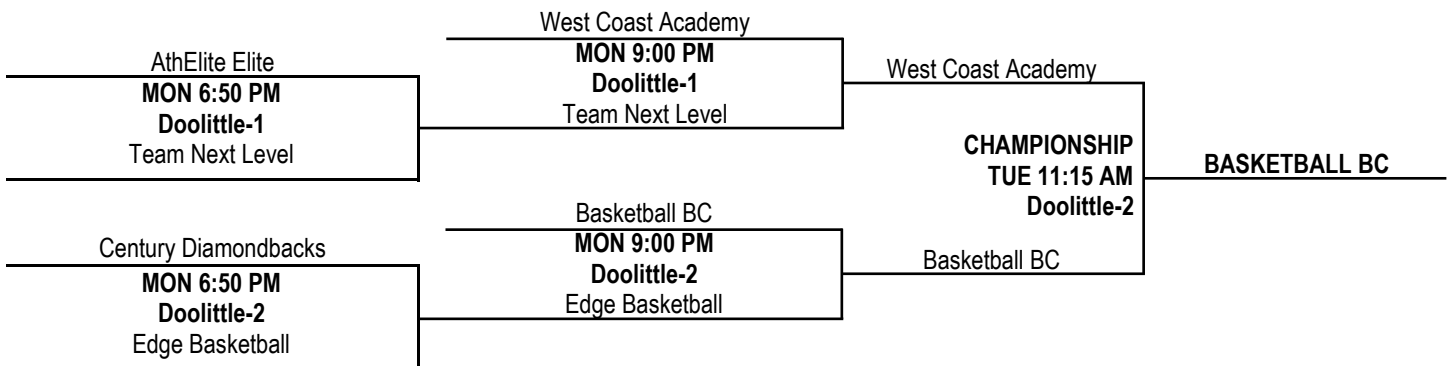

LAS VEGAS LIVE 2011

15U GIRLS DIVISION

POOL A				
	TEAM	W	L	PLACE
A1	Basketball BC (Canada)	3	1	2nd
A2	Team Next Level (NV)	2	2	4th
A3	Century Diamondbacks (ID)	2	2	3rd
A4	AthElite Elite (BC, Canada)	0	4	5th*
A5	West Coast Academy (CA)	4	0	1st
A6	Edge Basketball (CA)	1	3	6th*

FRIDAY, JULY 22, 2011 DOOLITTLE COMMUNITY CENTER	
TIME	COURT 2
12:20 PM	A1 vs. A6 (39-19)
1:25 PM	A3 vs. A5 (33-40)
2:30 PM	A2 vs. A4 (44-18)

SATURDAY, JULY 23, 2011 DOOLITTLE COMMUNITY CENTER		
TIME	COURT 1	COURT 2
8:00 AM	A4 vs. A3 (19-37)	—
9:05 AM	A2 vs. A1 (14-46)	A6 vs. A5 (34-49)
5:45 PM	—	A3 vs. A2 (31-27)
6:50 PM	—	A5 vs. A1 (50-38)
7:55 PM	—	A4 vs. A6 (6-21)

SUNDAY, JULY 24, 2011 DOOLITTLE COMMUNITY CENTER		
TIME	COURT 1	COURT 2
9:05 AM	A1 vs. A3 (38-21)	—
10:10 AM	—	A6 vs. A2 (31-36)
11:15 AM	—	A4 vs. A5 (7-43)

Seeding by record, then by normal tiebreaker rules.