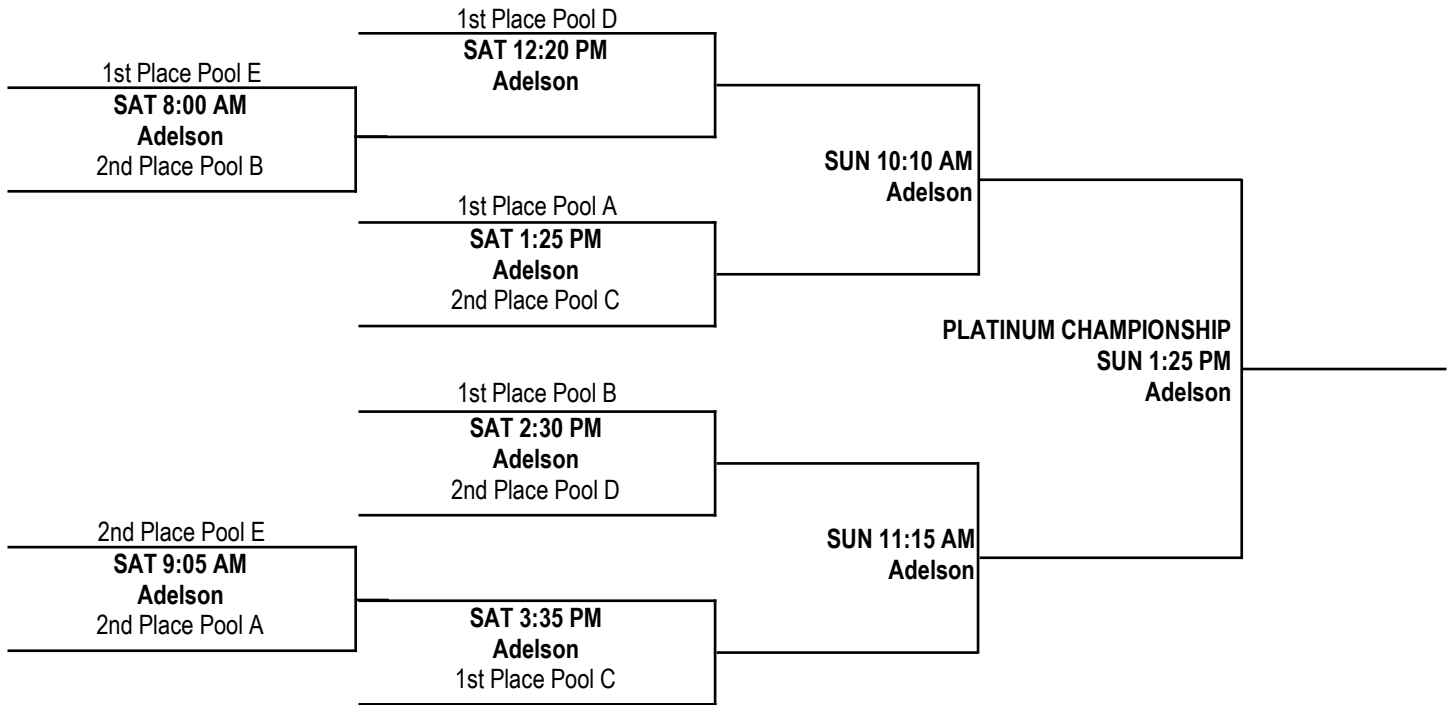

15U GIRLS DIVISION PLATINUM CHAMPIONSHIP BRACKET