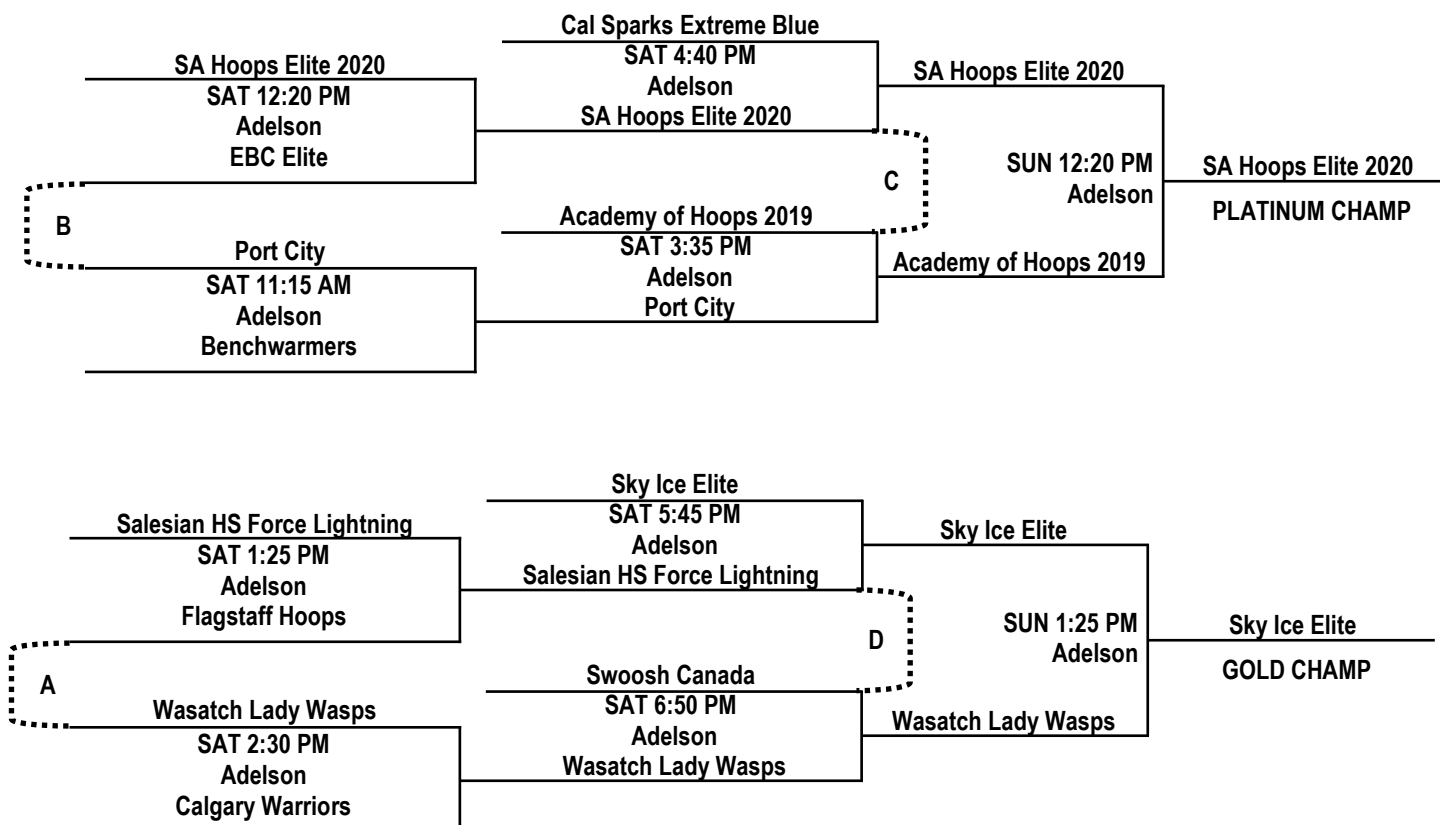

# 15U GIRLS DIVISION CHAMPIONSHIP BRACKETS

Refer to Sunday Consolation Game Key for locations and times of Lettered Games A-D

SUNDAY CONSOLATION GAME KEY		
Game	Location	Time
Benchwarmers def. EBC Elite	Adelson	SUN 9:05 AM
Port City def. Cal Sparks Extreme Blue	Adelson	SUN 10:10 AM
Salesian HS Force Lightning def. Swoosh Canada	Adelson	SUN 11:15 AM