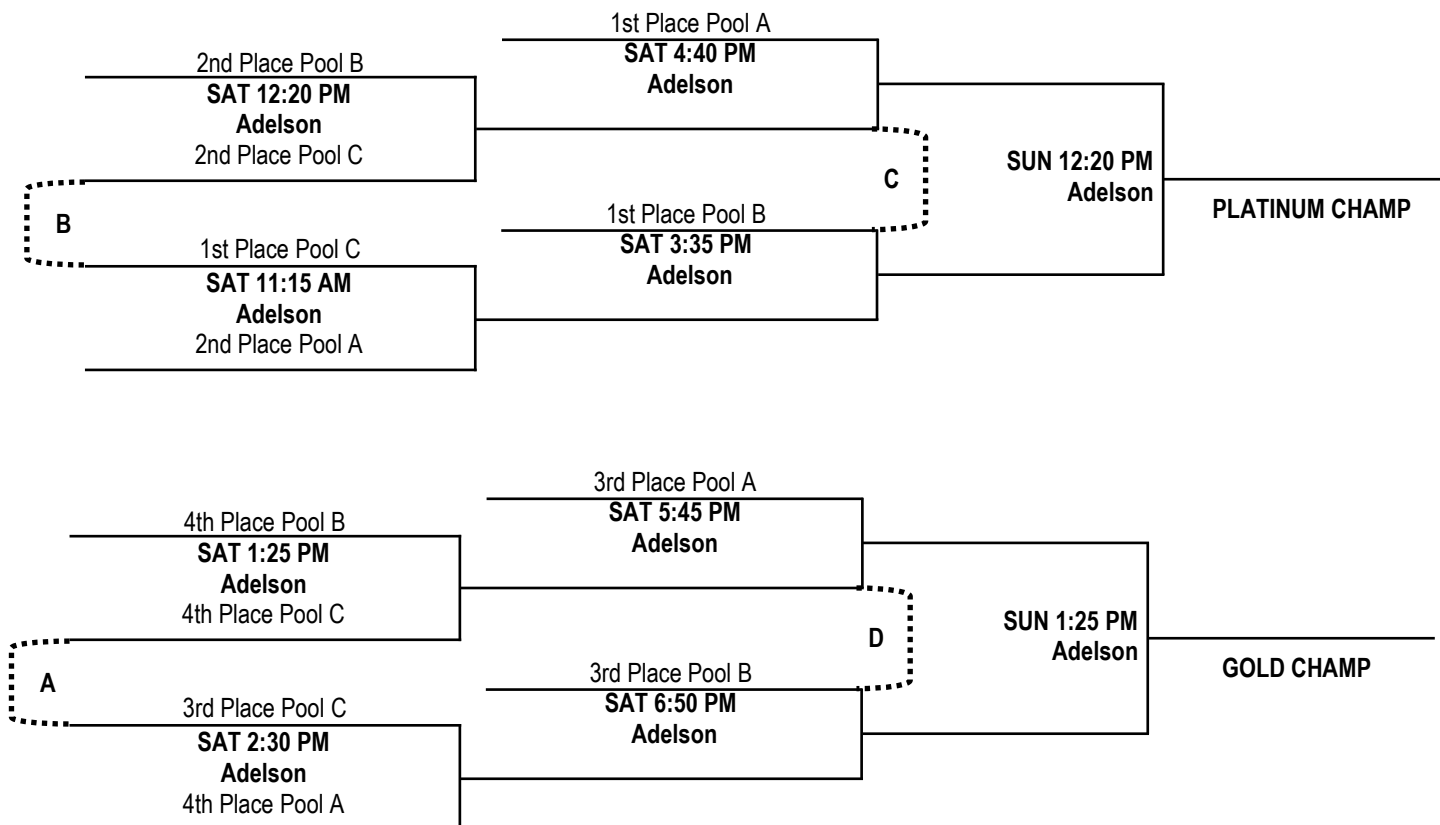

FRIDAY, JULY 22, 2016 ADELSON EDUCATIONAL CAMPUS	
TIME	TEAMS
1:25 PM	B2 v B4
2:30 PM	C1 v C3
3:35 PM	C4 v C2
4:40 PM	A4 v A3
5:45 PM	B4 v B1
6:50 PM	B3 v B2
7:55 PM	A1 v A2
9:00 PM	B1 v B3

SATURDAY, JULY 23, 2016 ADELSON EDUCATIONAL CAMPUS	
TIME	TEAMS
10:10 AM	B3 v B4

15U GIRLS DIVISION CHAMPIONSHIP BRACKETS

Refer to Sunday Consolation Game Key for locations and times of Lettered Games A-D

SUNDAY CONSOLATION GAME KEY		
Game	Location	Time
A	Adelson	SUN 8:00 AM
B	Adelson	SUN 9:05 AM
C	Adelson	SUN 10:10 AM
D	Adelson	SUN 11:15 AM