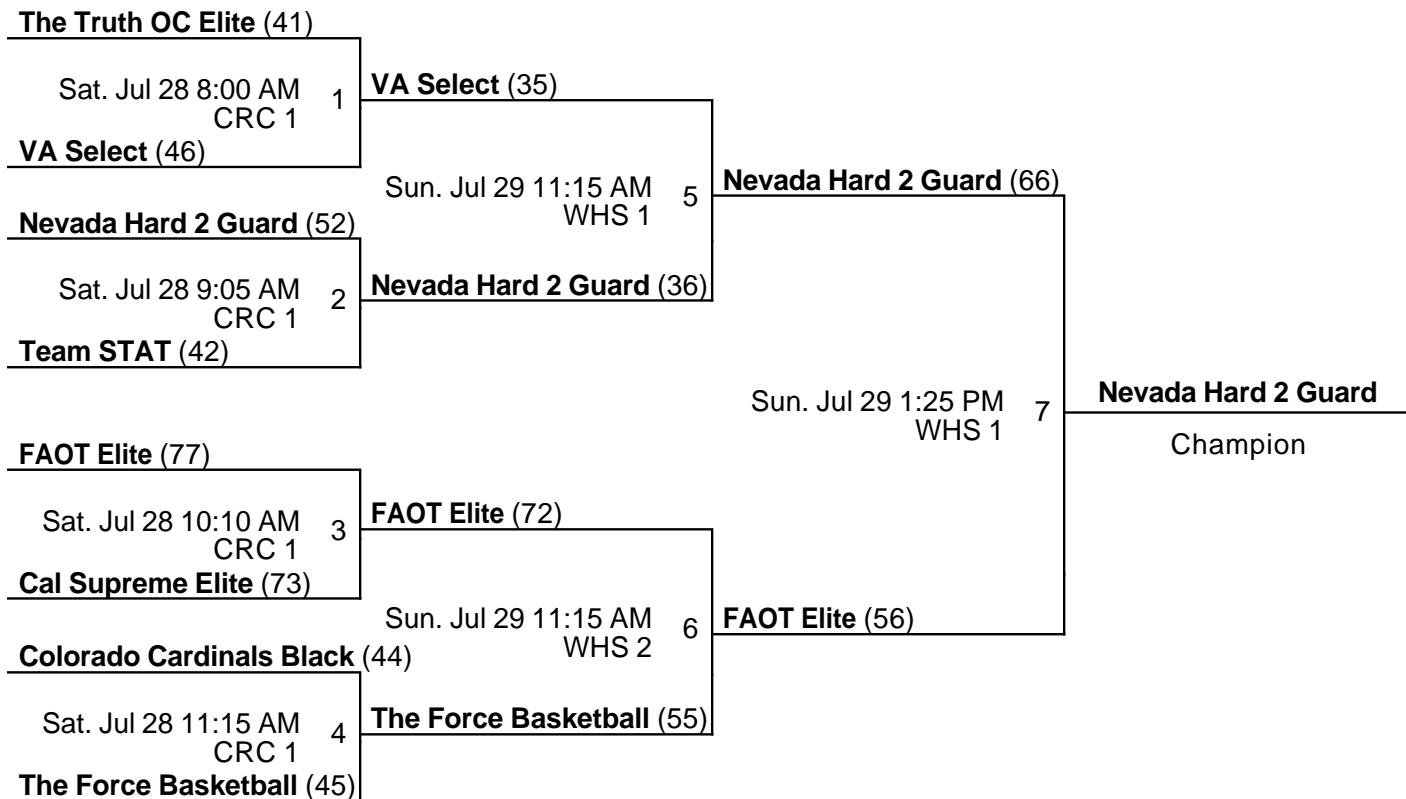

CRC 1 - Cambridge Rec Center Court 1   WHS 1 - Western High School Court 1
WHS 2 - Western High School Court 2