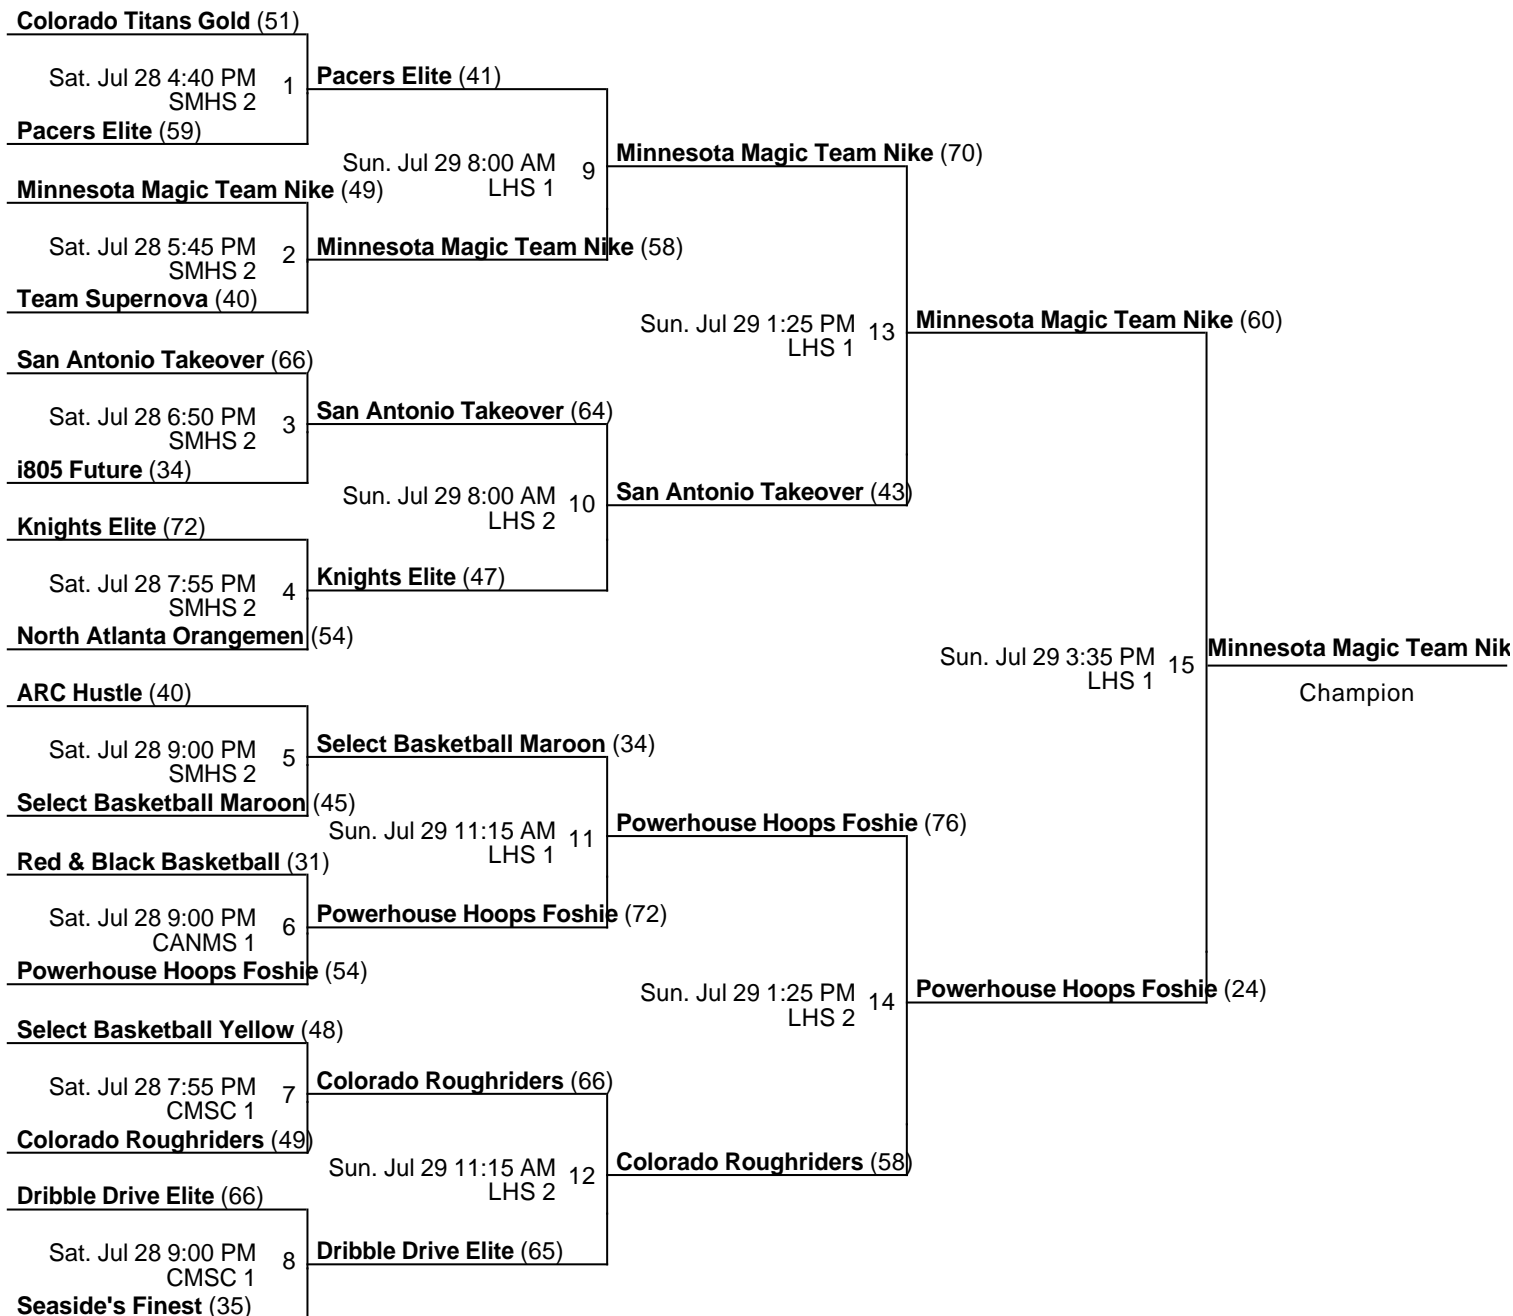

Las Vegas Classic - 15U-17U/Varsity Teams

15U Boys Gold Elite

Jul 25-29, 2018

CANMS 1 - Canarelli Middle School Court 1 CMSC 1 - Chuck Minker Sports Complex Court 1

LHS 1 - Liberty High School Court 1 LHS 2 - Liberty High School Court 2 SMHS 2 - Sunrise Mountain High School Court 2