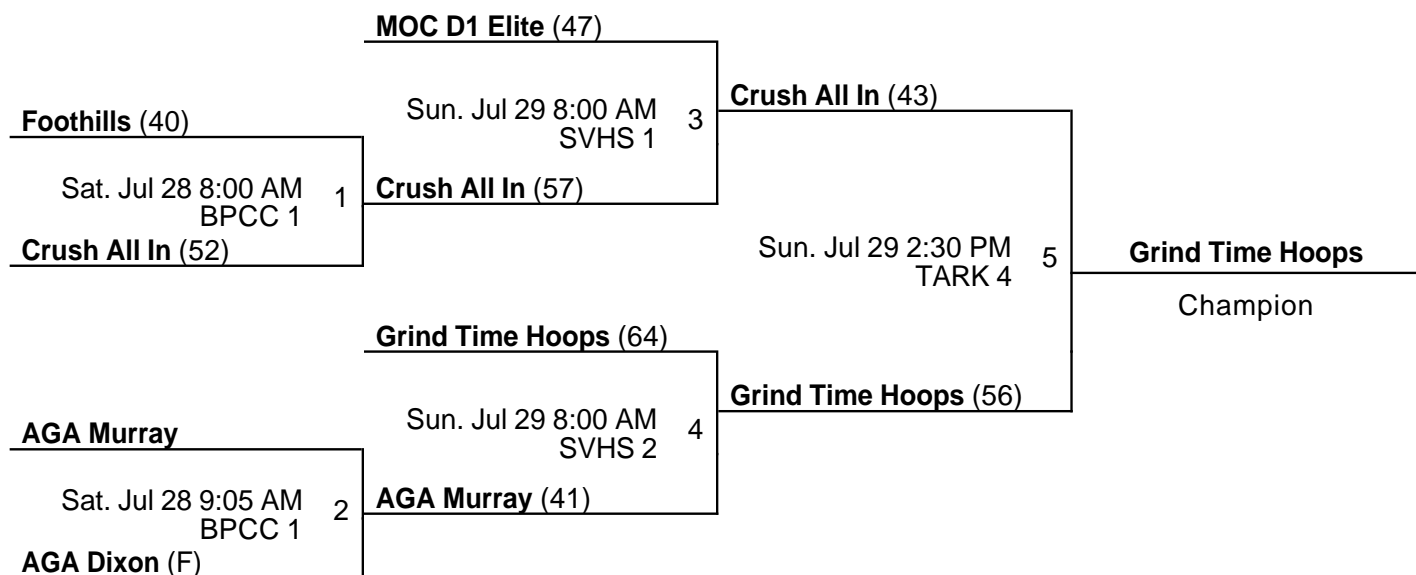

BPC 1 - Bob Price Community Center Court 1 SVHS 1 - Spring Valley High School Court 1
SVHS 2 - Spring Valley High School Court 2 TARK 4 - Tarkanian Basketball Academy Court 4