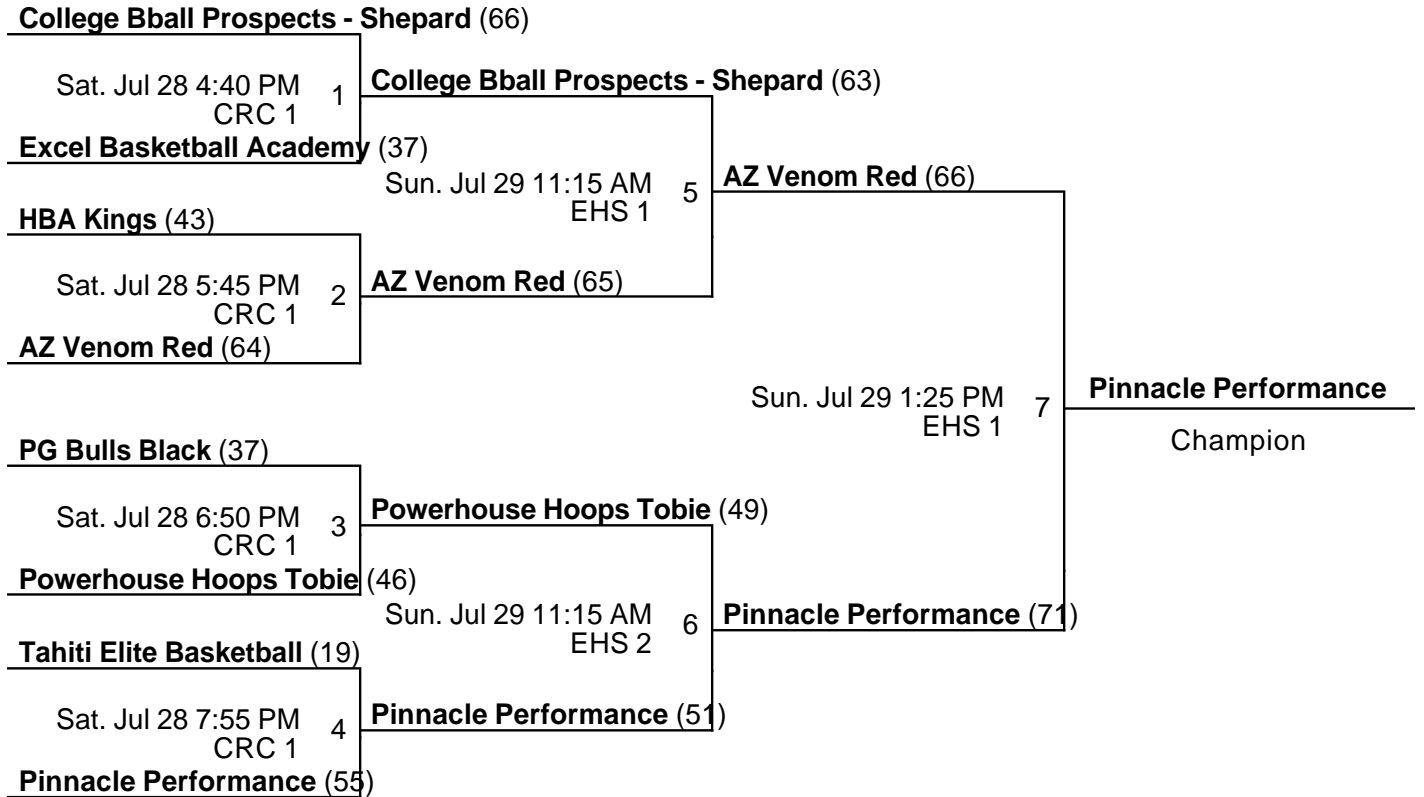

CRC 1 - Cambridge Rec Center Court 1   EHS 1 - Eldorado High School Court 1
EHS 2 - Eldorado High School Court 2