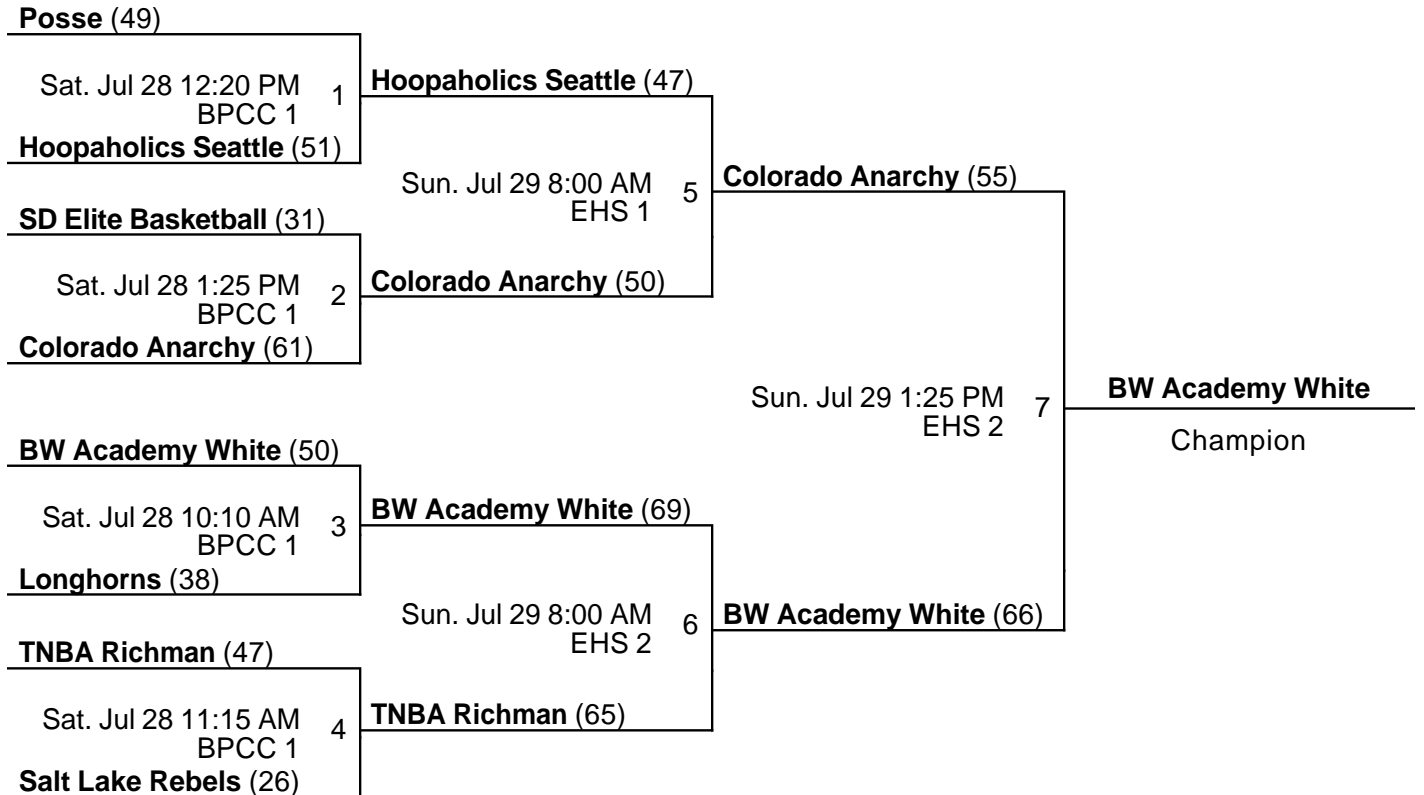

Las Vegas Classic - 15U-17U/Varsity Teams

15U Boys Copper Elite

Jul 25-29, 2018

CRC 1 - Cambridge Rec Center Court 1 EHS 1 - Eldorado High School Court 1
EHS 2 - Eldorado High School Court 2

Las Vegas Classic - 15U-17U/Varsity Teams

15U Boys Copper

Jul 25-29, 2018

BPCC 1 - Bob Price Community Center Court 1 EHS 1 - Eldorado High School Court 1
 EHS 2 - Eldorado High School Court 2

Las Vegas Classic - 15U-17U/Varsity Teams

15U Boys Copper