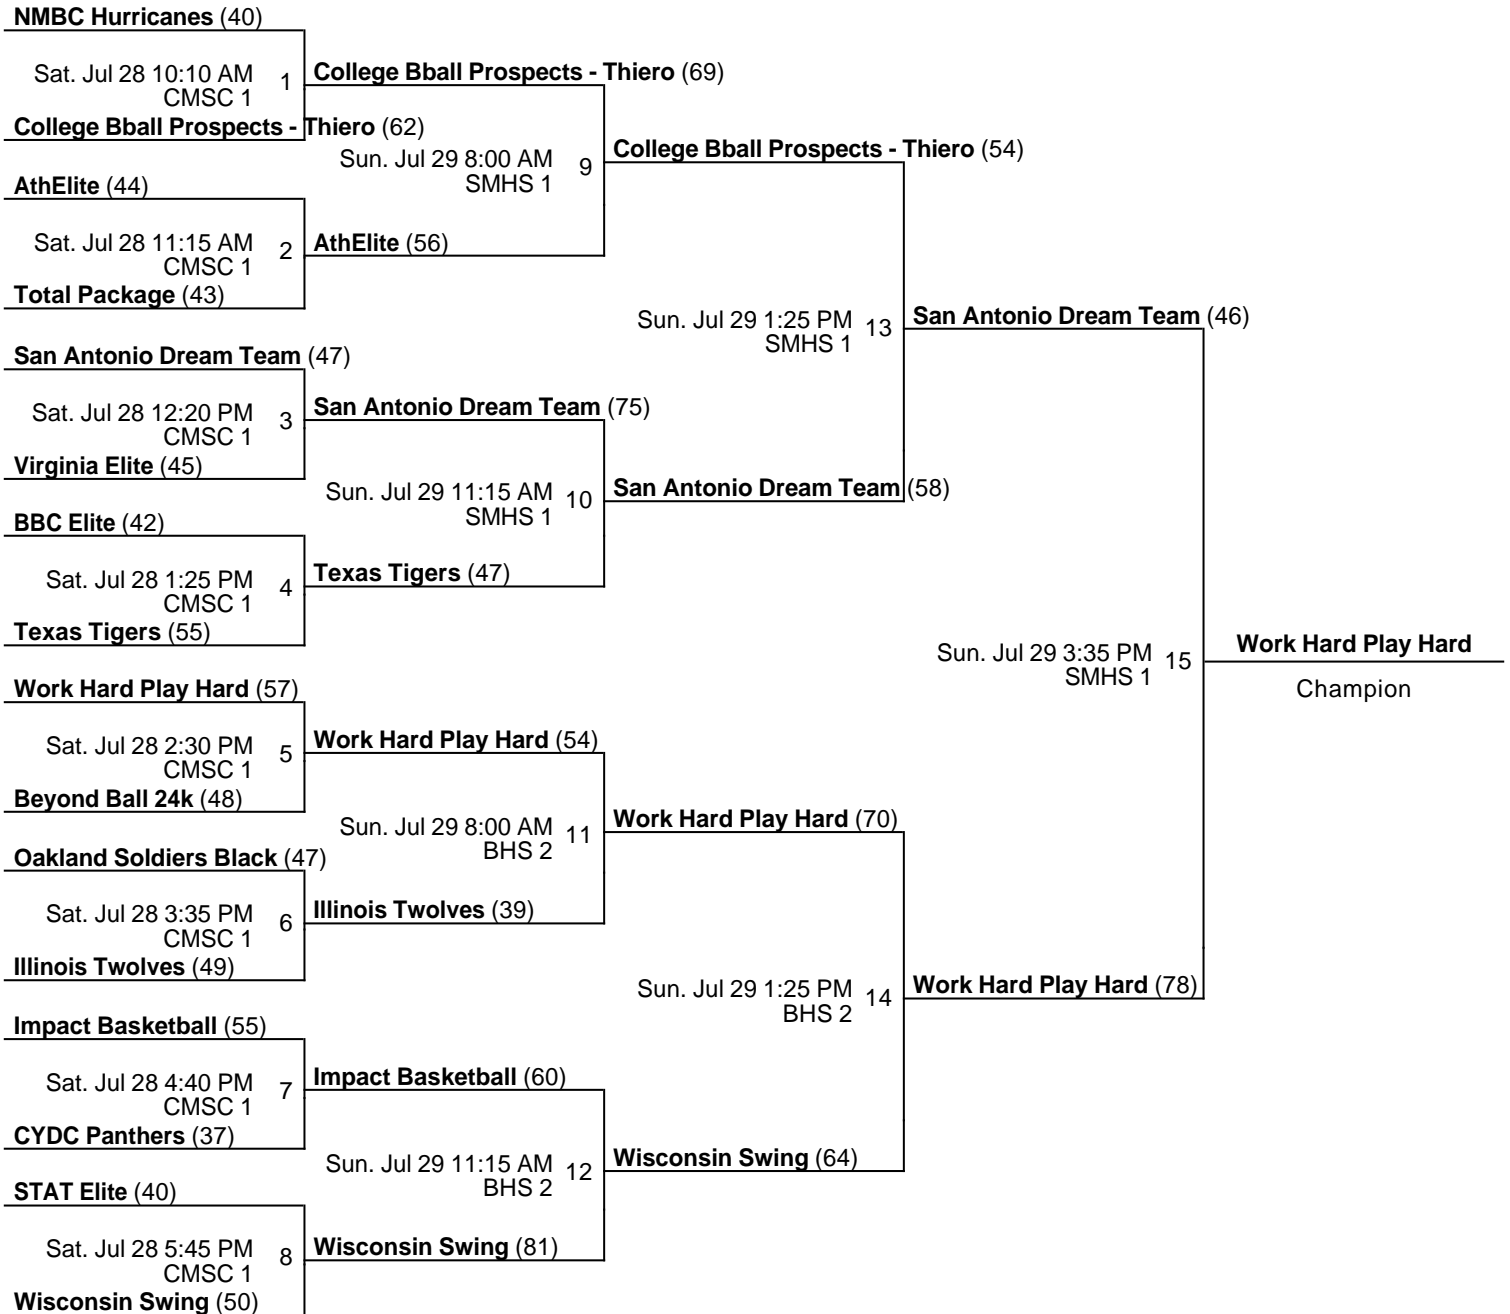

Las Vegas Classic - 15U-17U/Varsity Teams

15U Boys Gold

Jul 25-29, 2018

BHS 2 - Bonanza High School Court 2 CMSC 1 - Chuck Minker Sports Complex Court 1
SMHS 1 - Sunrise Mountain High School Court 1