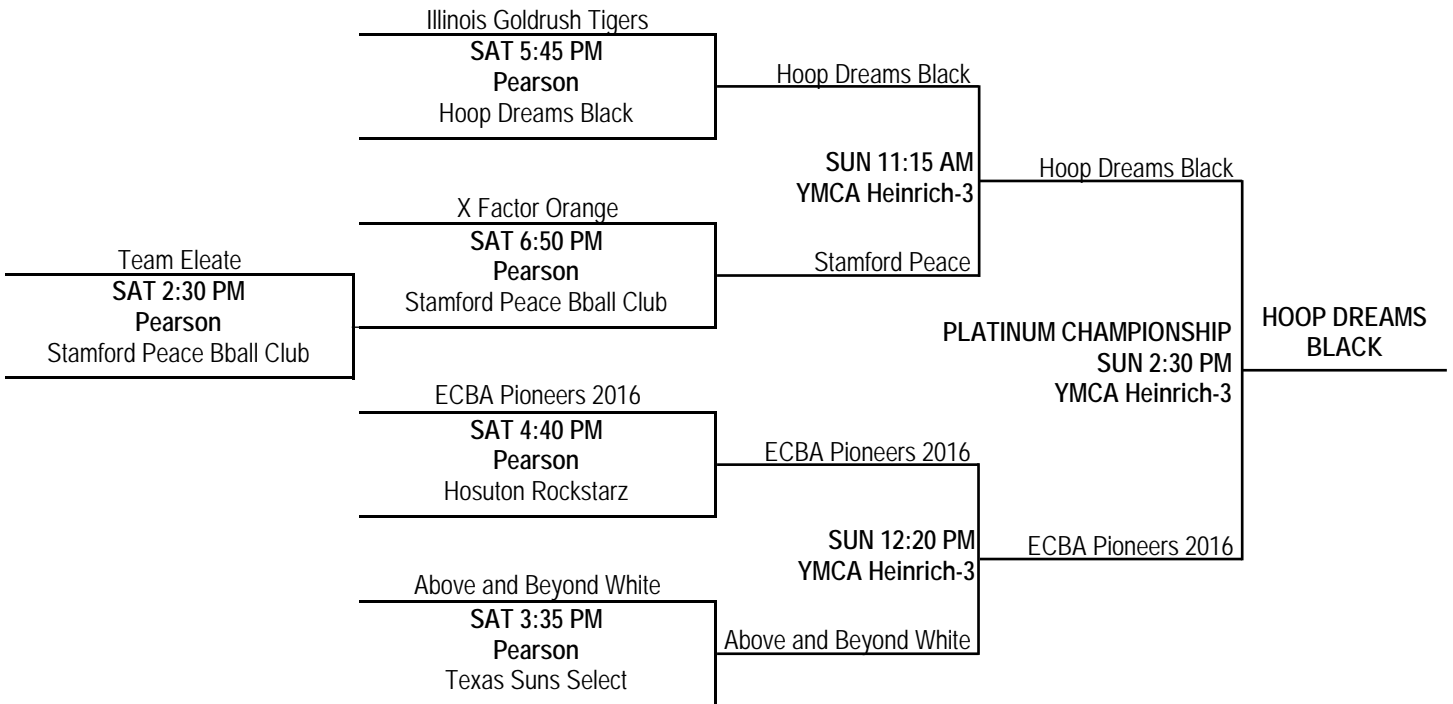

LAS VEGAS LIVE 2013 / 15U BOYS DIVISION

PLATINUM CHAMPIONSHIP BRACKET