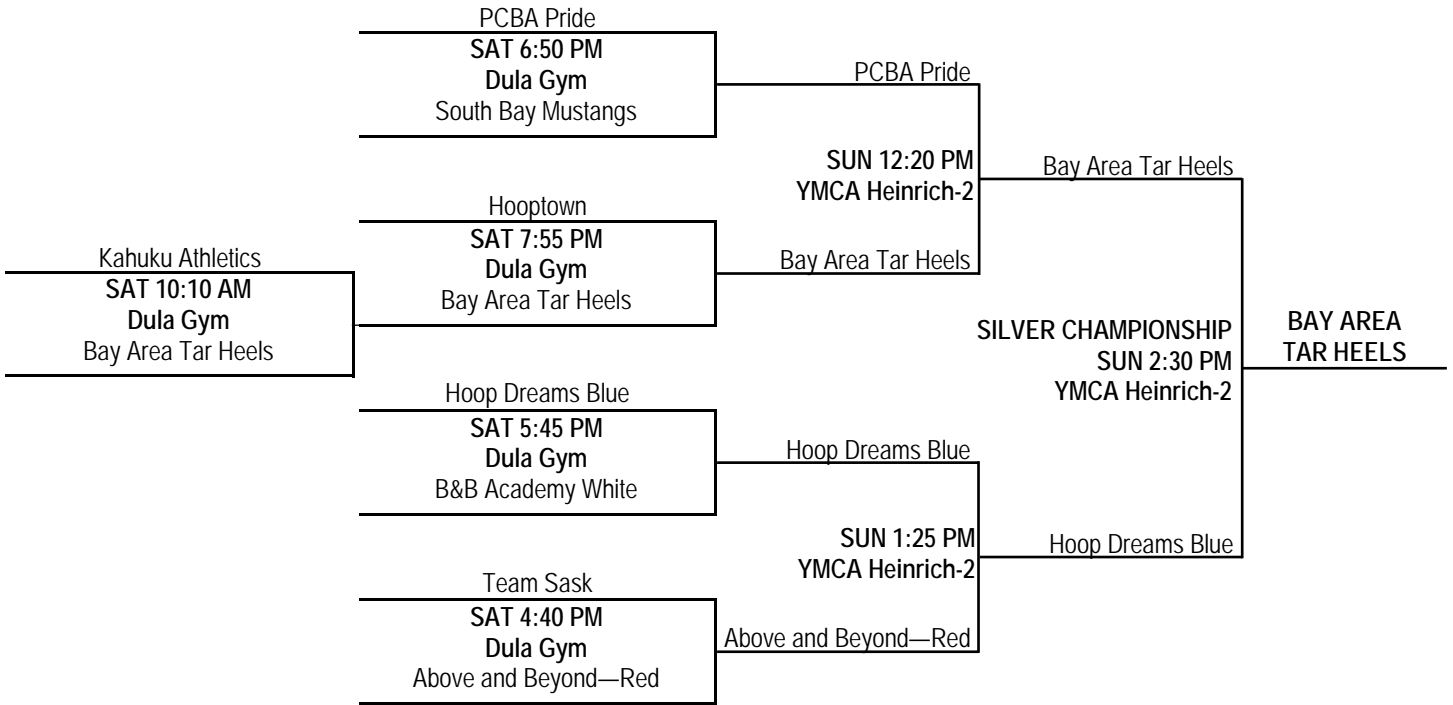

LAS VEGAS LIVE 2013 / 15U BOYS DIVISION

PLATINUM CHAMPIONSHIP BRACKET

GOLD CHAMPIONSHIP BRACKET

LAS VEGAS LIVE 2013 / 15U BOYS DIVISION

SILVER CHAMPIONSHIP BRACKET

BRONZE CHAMPIONSHIP BRACKET