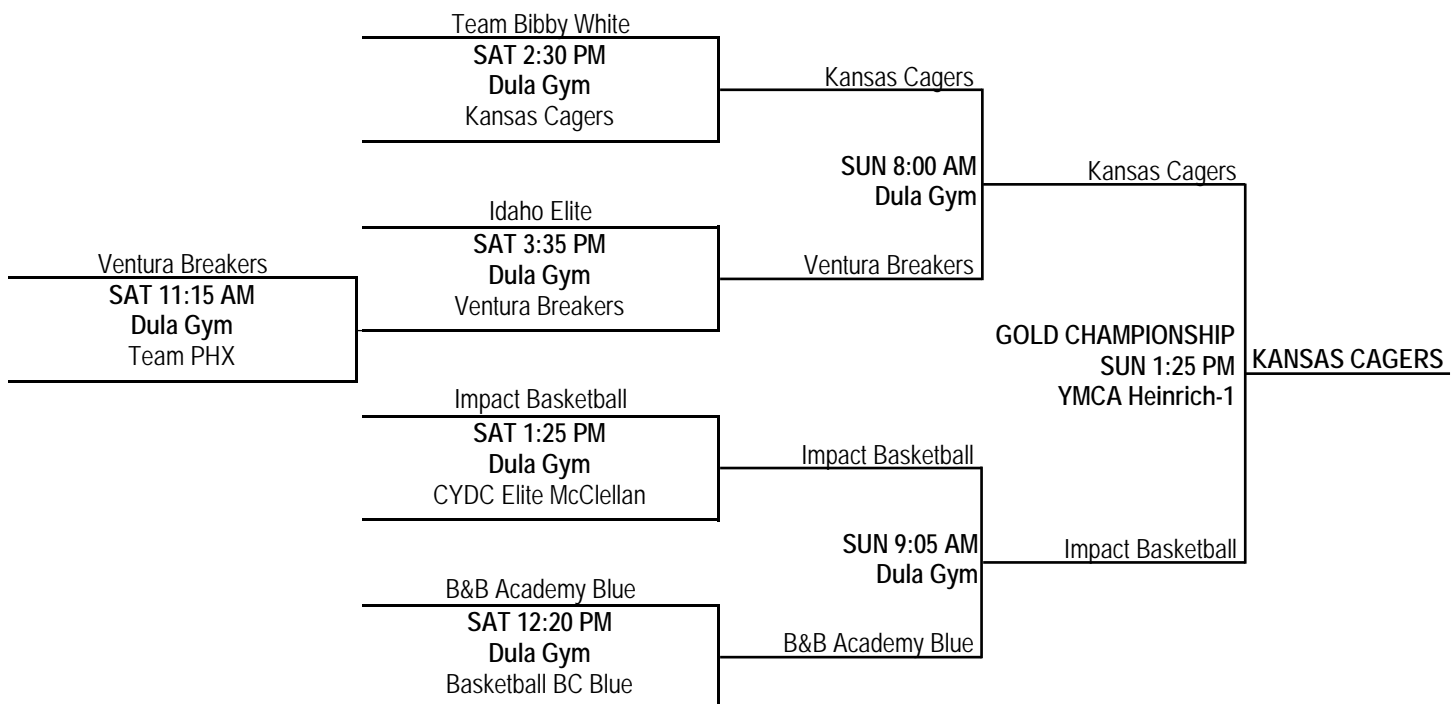

LAS VEGAS LIVE 2013 / 15U BOYS DIVISION

POOL PLAY SCHEDULE

FRIDAY, JULY 19, 2013 DULA GYM	
<i>TIME</i>	<i>TEAMS</i>
9:05 AM	E2 vs. E3 (61-28)
10:10 AM	G2 vs. G4 (44-36)
11:15 AM	D2 vs. D4 (28-49)
12:20 PM	D3 vs. D1 (24-57)
1:25 PM	F3 vs. F4 (30-41)
2:30 PM	F1 vs. F2 (64-67)
3:35 PM	A2 vs. A4 (65-59)
4:40 PM	A1 vs. A3 (51-22)
5:45 PM	E3 vs. E4 (54-40)
6:50 PM	E1 vs. E2
7:55 PM	D1 vs. D4

FRIDAY, JULY 19, 2013 DOOLITTLE REC CENTER	
<i>TIME</i>	<i>COURT 2</i>
3:35 PM	H1 vs. H2 (47-36)
4:40 PM	H3 vs. H4 (64-36)
5:45 PM	G4 vs. G1 (23-57)
6:50 PM	G2 vs. G3 (41-44)
7:55 PM	B2 vs. B1 (69-52)

LAS VEGAS LIVE 2013 / 15U BOYS DIVISION

PLATINUM CHAMPIONSHIP BRACKET

GOLD CHAMPIONSHIP BRACKET

LAS VEGAS LIVE 2013 / 15U BOYS DIVISION

SILVER CHAMPIONSHIP BRACKET

BRONZE CHAMPIONSHIP BRACKET