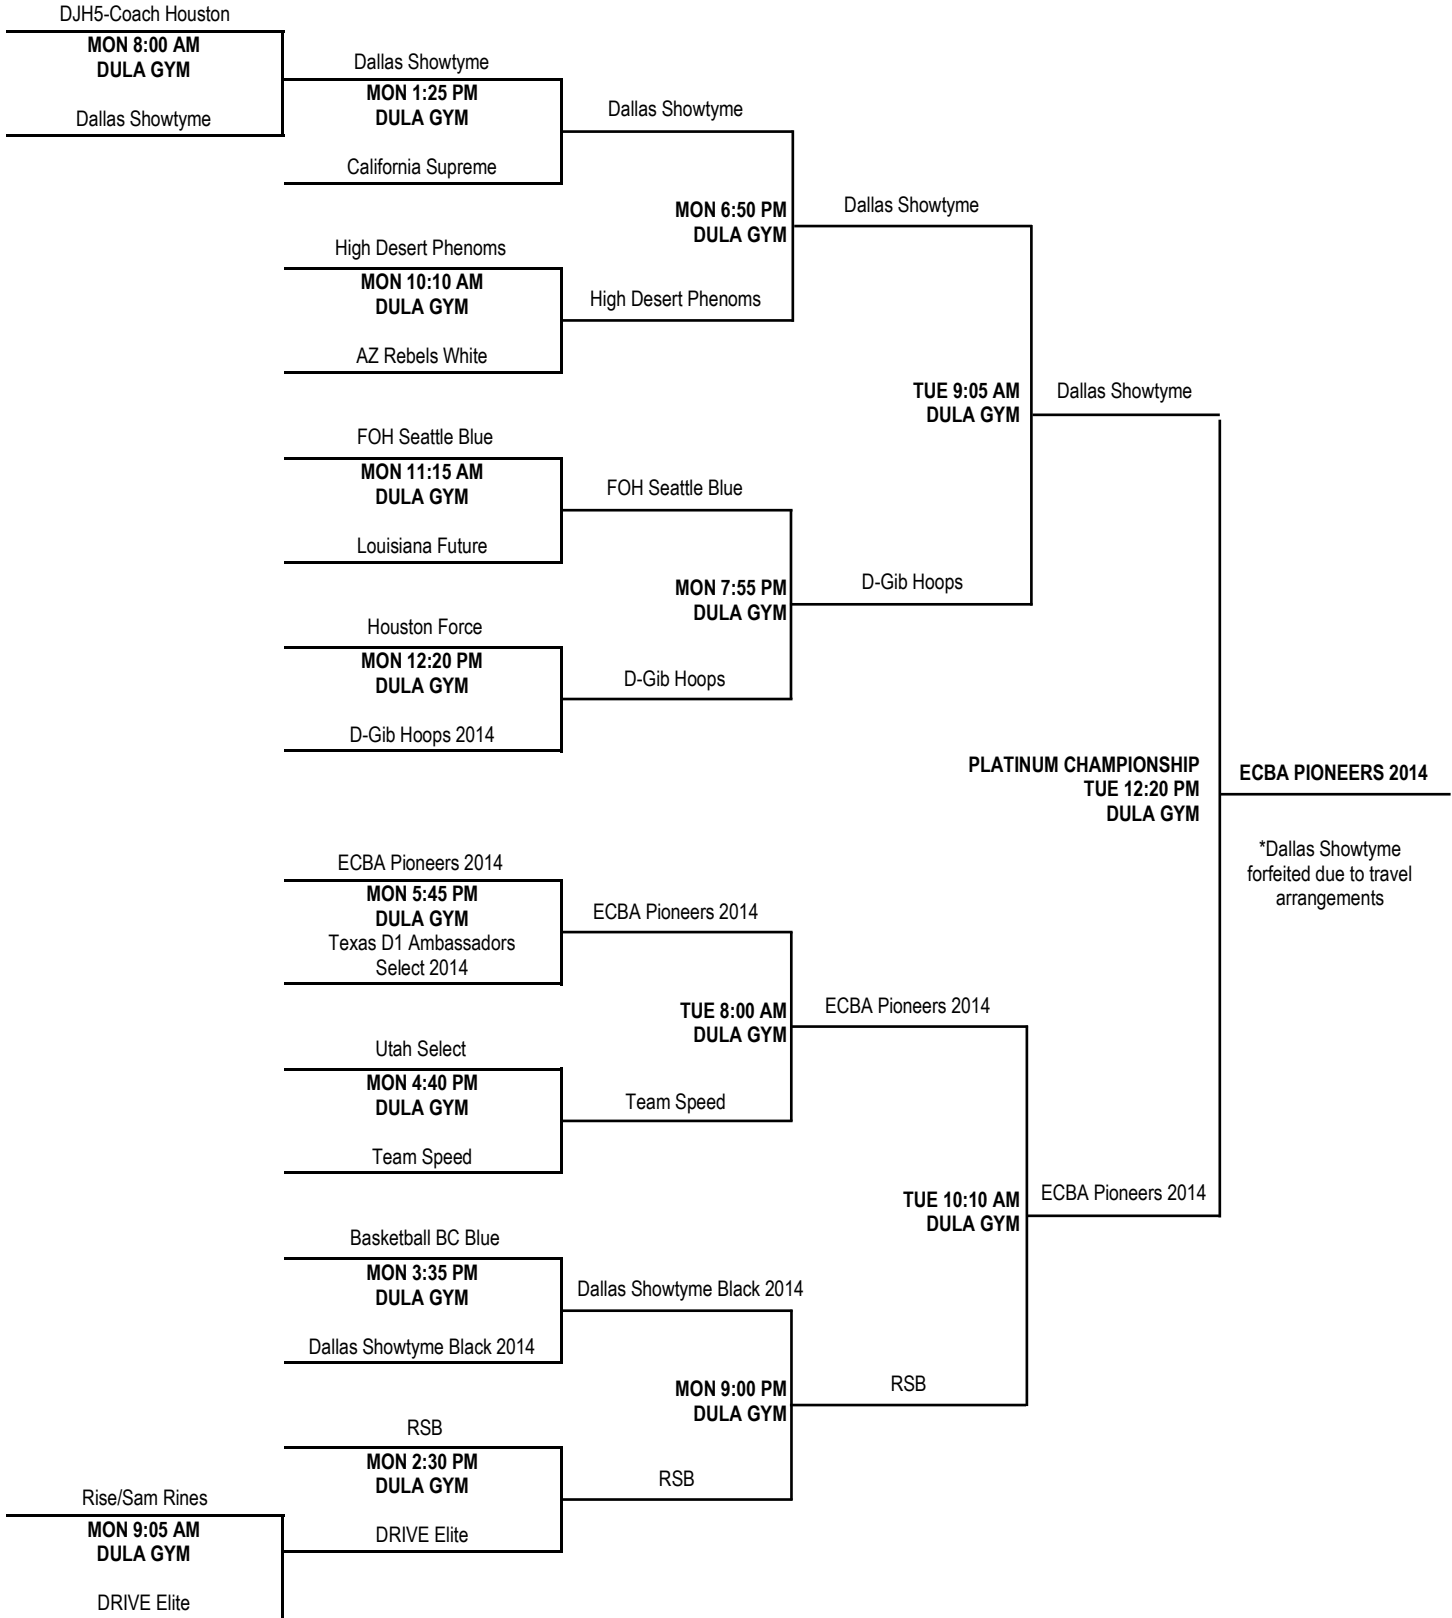

LAS VEGAS LIVE 2011 / 15U BOYS DIVISION

PLATINUM CHAMPIONSHIP BRACKET