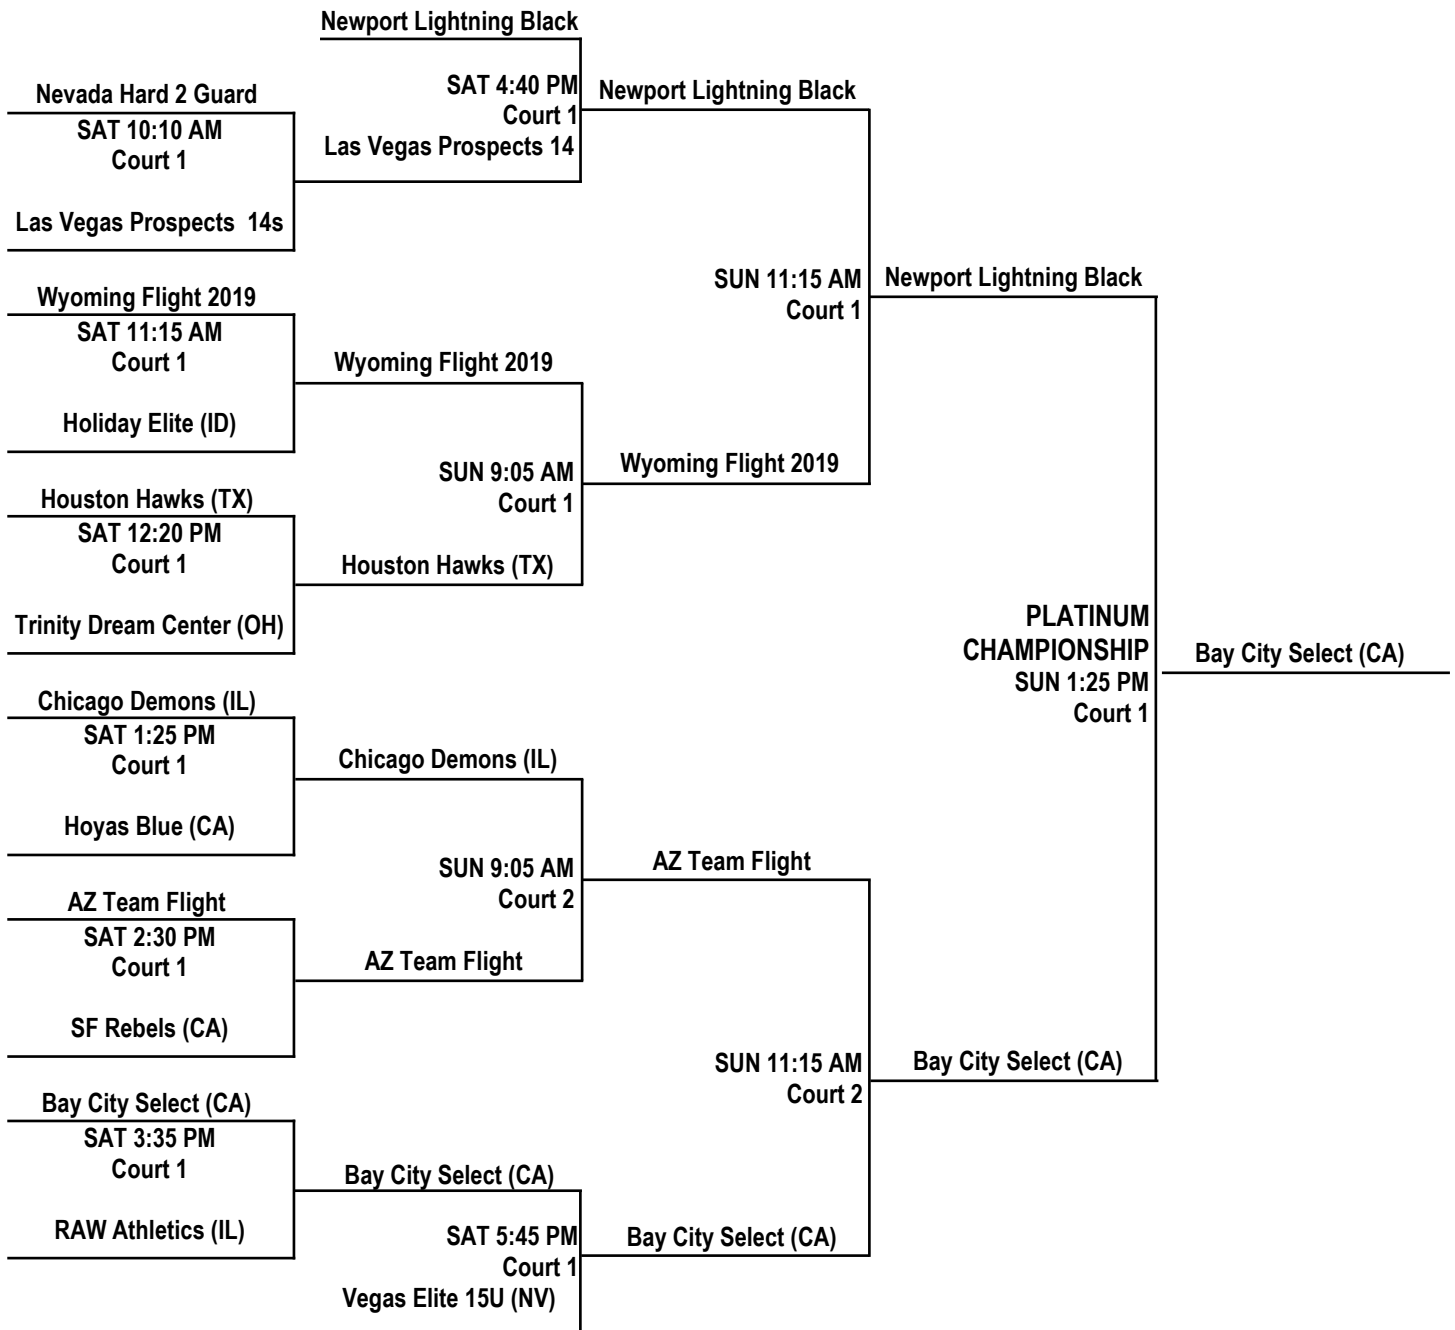

LAS VEGAS LIVE 2016 / 15U BOYS DIVISION

PLATINUM CHAMPIONSHIP BRACKET

ALL GAMES AT LIBERTY HIGH SCHOOL
Team listed on top is Home and wears light colors