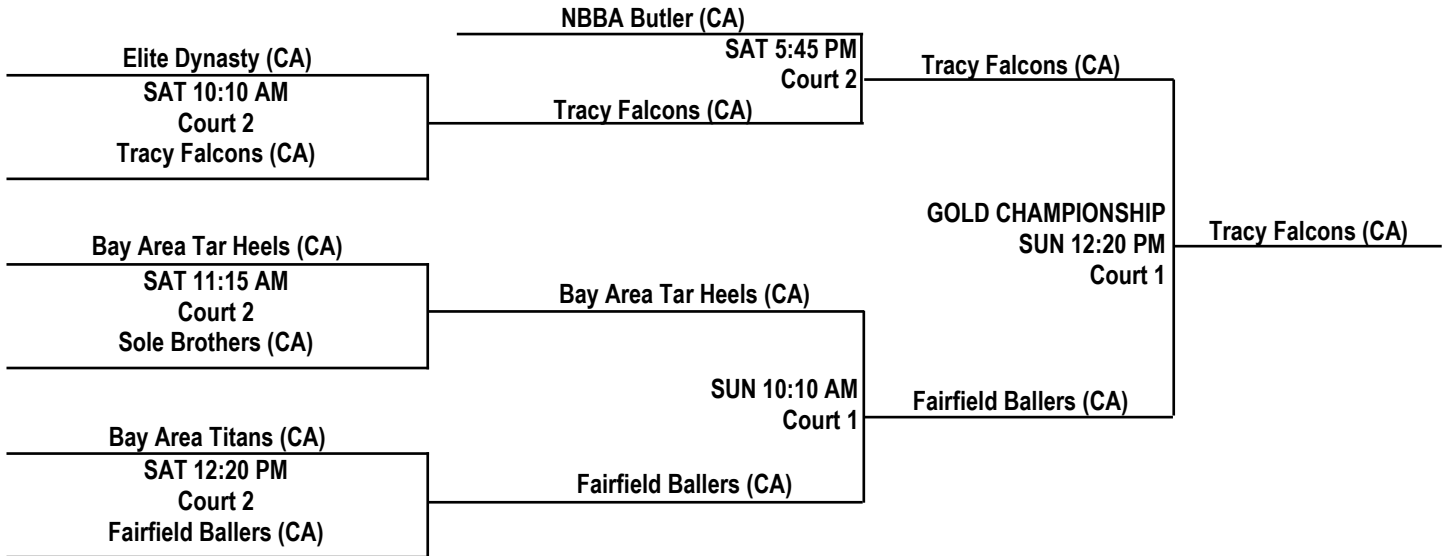

FRIDAY, JULY 15, 2016 LIBERTY HIGH SCHOOL

| TIME | COURT 1 | COURT 2 |
|----------|---------------|---------------|
| 10:10 AM | 26 A3 v A1 73 | 35 A4 v A2 51 |
| 11:15 AM | 44 D4 v D3 47 | 30 C4 v C2 71 |
| 12:20 PM | 48 B1 v B2 47 | 50 F4 v F2 39 |
| 1:25 PM | 70 C1 v C3 42 | 46 B3 v B4 38 |
| 2:30 PM | 53 G1 v G2 67 | 45 G4 v G3 42 |
| 3:35 PM | 44 E2 v E1 58 | 40 E4 v E3 42 |
| 4:40 PM | 75 F1 v F4 31 | 58 F2 v F3 67 |
| 5:45 PM | 60 A1 v A2 58 | 41 A3 v A4 33 |
| 6:50 PM | 55 D1 v D4 27 | 18 D3 v D2 42 |

LAS VEGAS LIVE 2016 / 15U BOYS DIVISION

PLATINUM CHAMPIONSHIP BRACKET

ALL GAMES AT LIBERTY HIGH SCHOOL
Team listed on top is Home and wears light colors

LAS VEGAS LIVE 2016 / 15U BOYS DIVISION

GOLD CHAMPIONSHIP BRACKETS

ALL GAMES AT LIBERTY HIGH SCHOOL
Team listed on top is Home and wears light colors

SILVER CHAMPIONSHIP BRACKETS