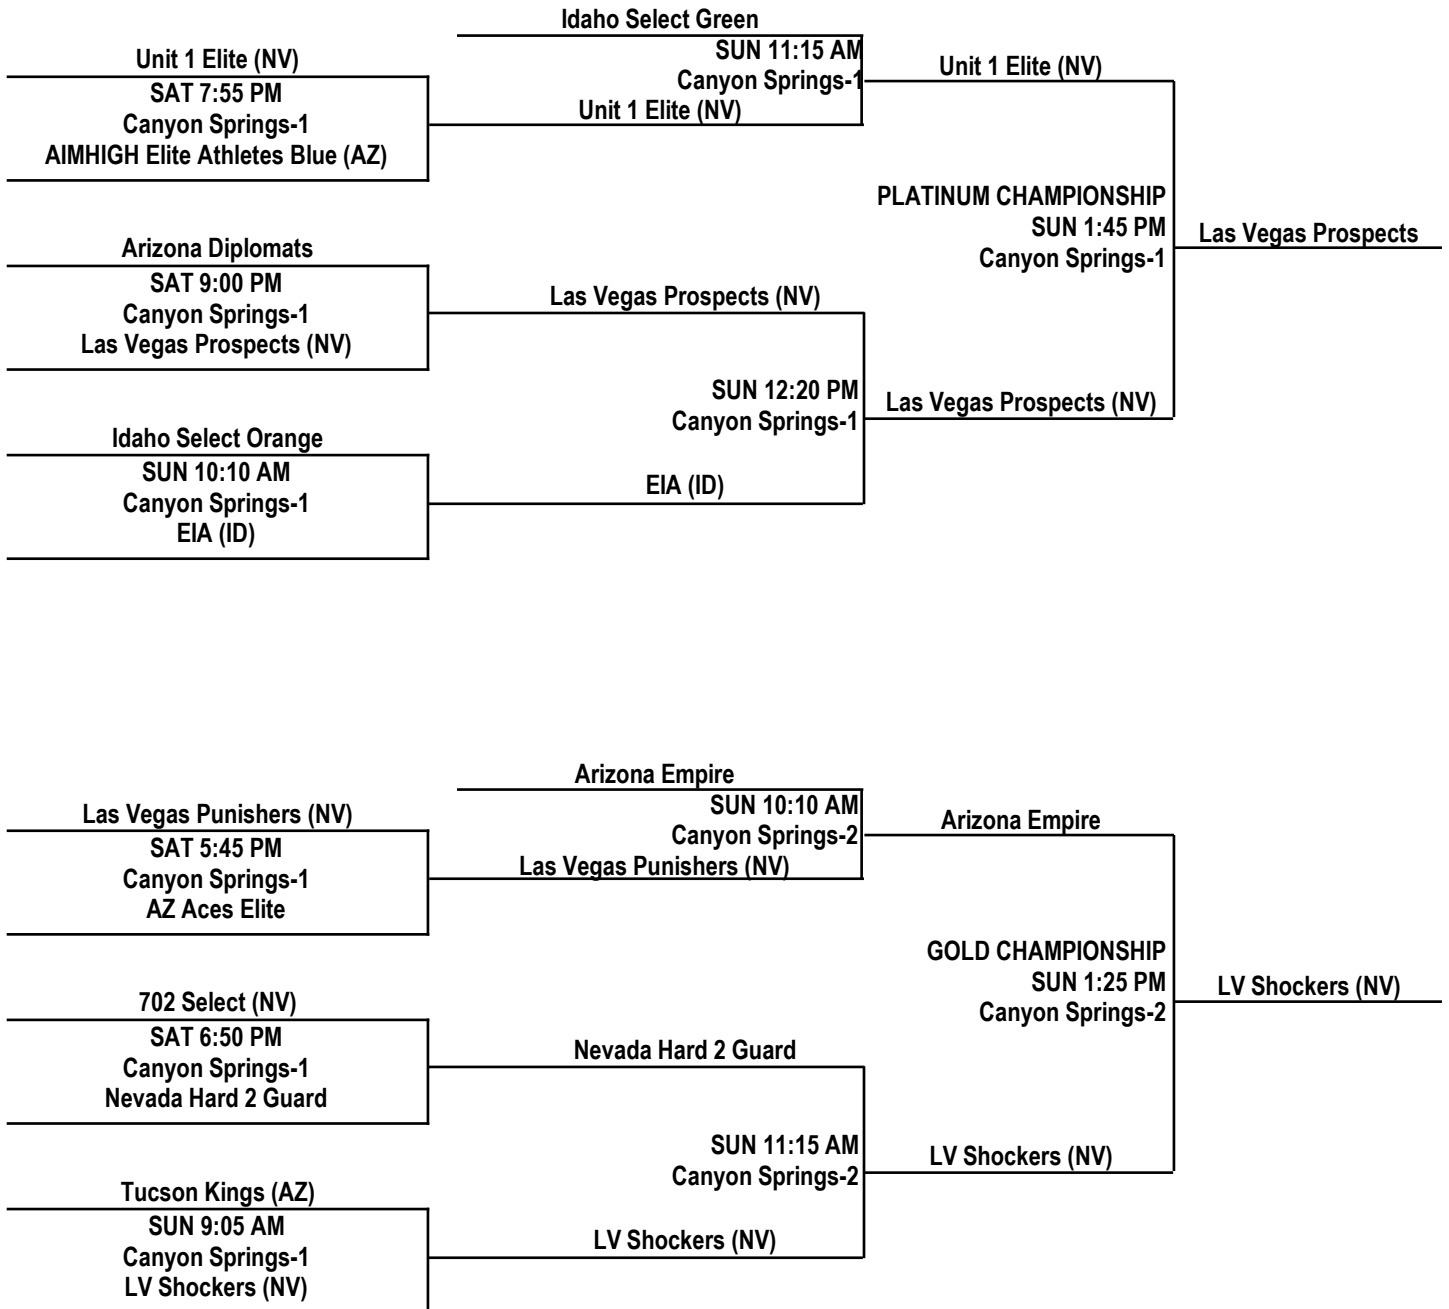

2016 LAS VEGAS GRAND OPENING

15U BOYS DIVISION / CHAMPIONSHIP BRACKETS

Home Team listed on top and wears light colors.