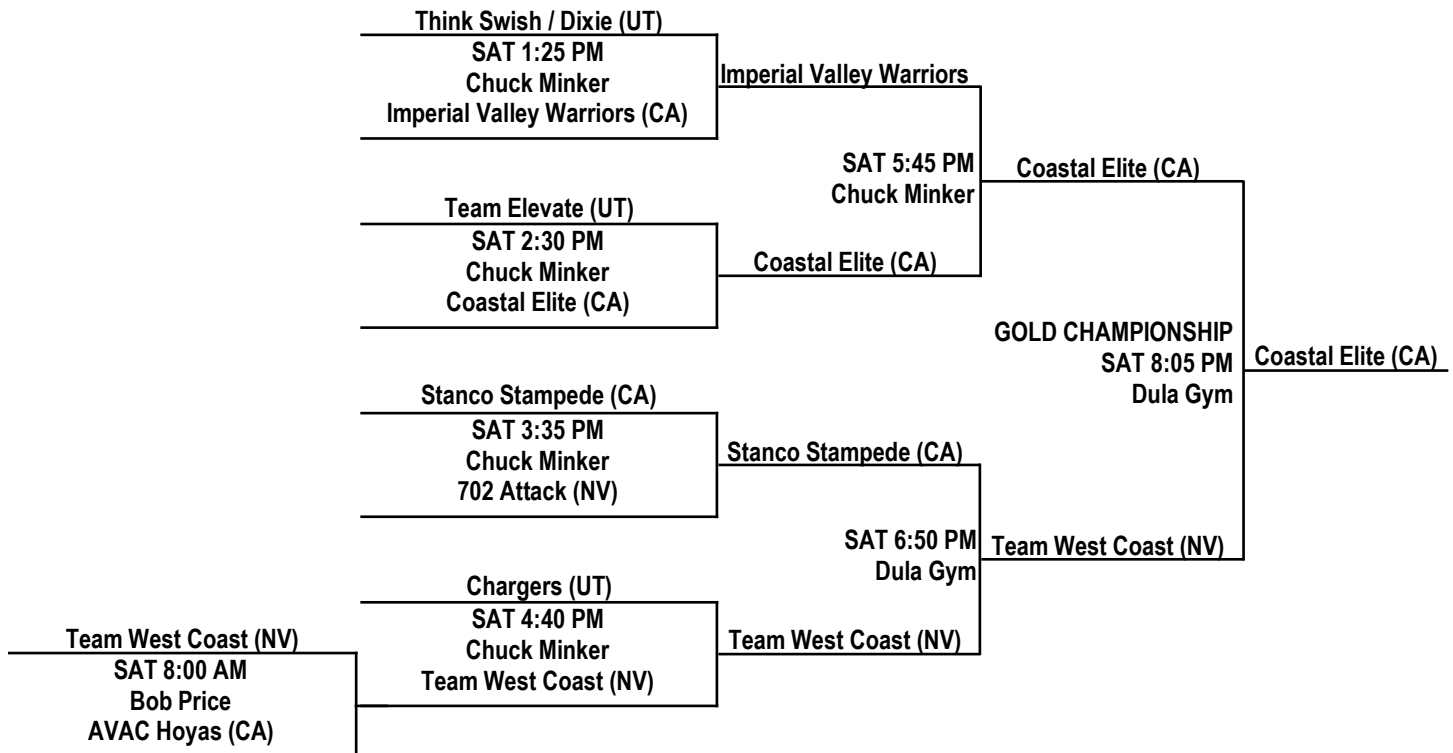

FRIDAY, APRIL 18, 2014 PEARSON COMMUNITY CENTER

TIME	TEAMS
9:05 AM	79 I2 vs. I3 50
10:10 AM	29 B2 vs. B1 71
11:15 AM	34 F2 vs. F1 73
12:20 PM	29 C3 vs. C1 96
1:25 PM	84 I4 vs. I3 63
2:30 PM	74 B3 vs. B2 30
3:35 PM	87 F3 vs. F2 49
4:40 PM	83 C2 vs. C3 30

2014 LAS VEGAS EASTER SHOWDOWN

15U BOYS DIVISION / PLATINUM BRACKET

15U BOYS DIVISION / GOLD BRACKET

2014 LAS VEGAS EASTER SHOWDOWN

15U BOYS DIVISION / SILVER BRACKET