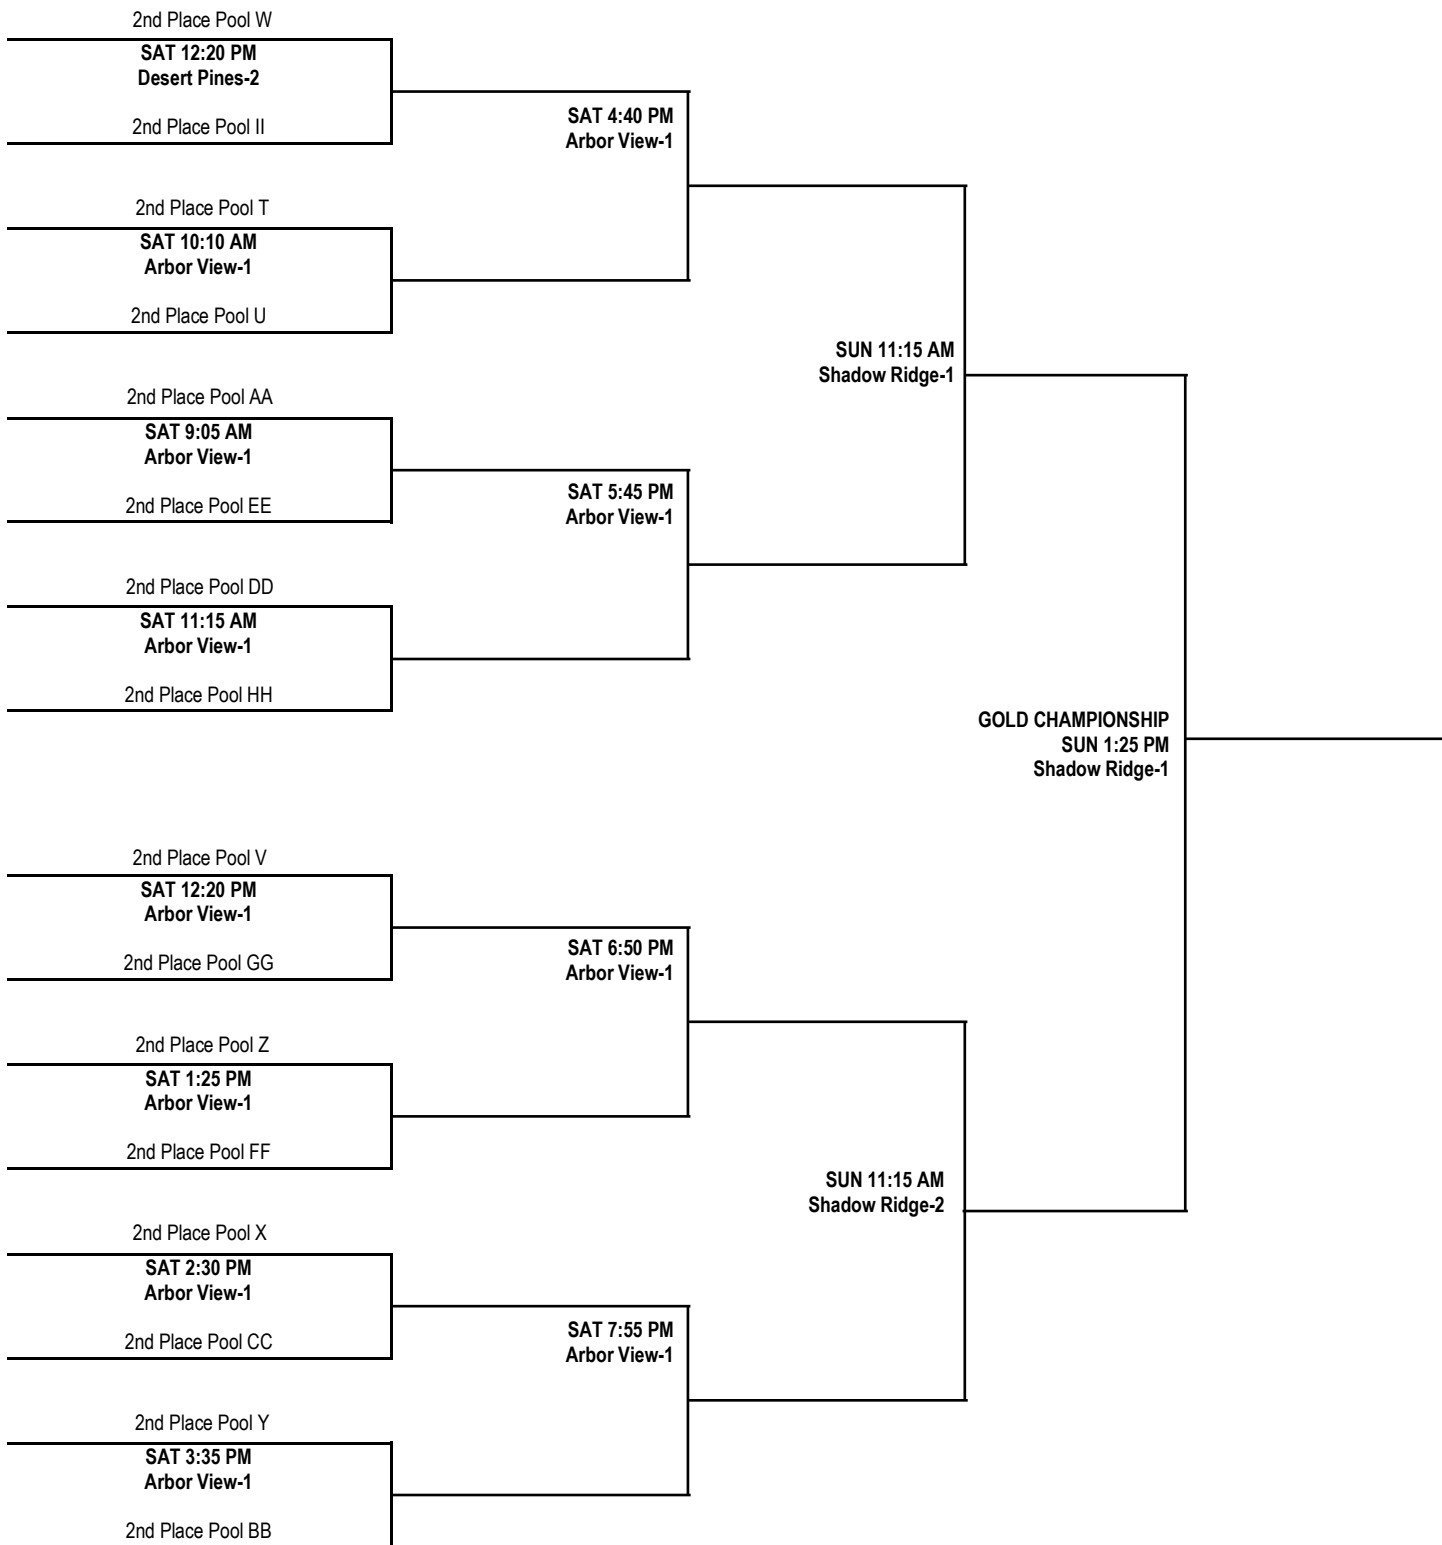

15U BOYS DIVISION GOLD CHAMPIONSHIP BRACKET