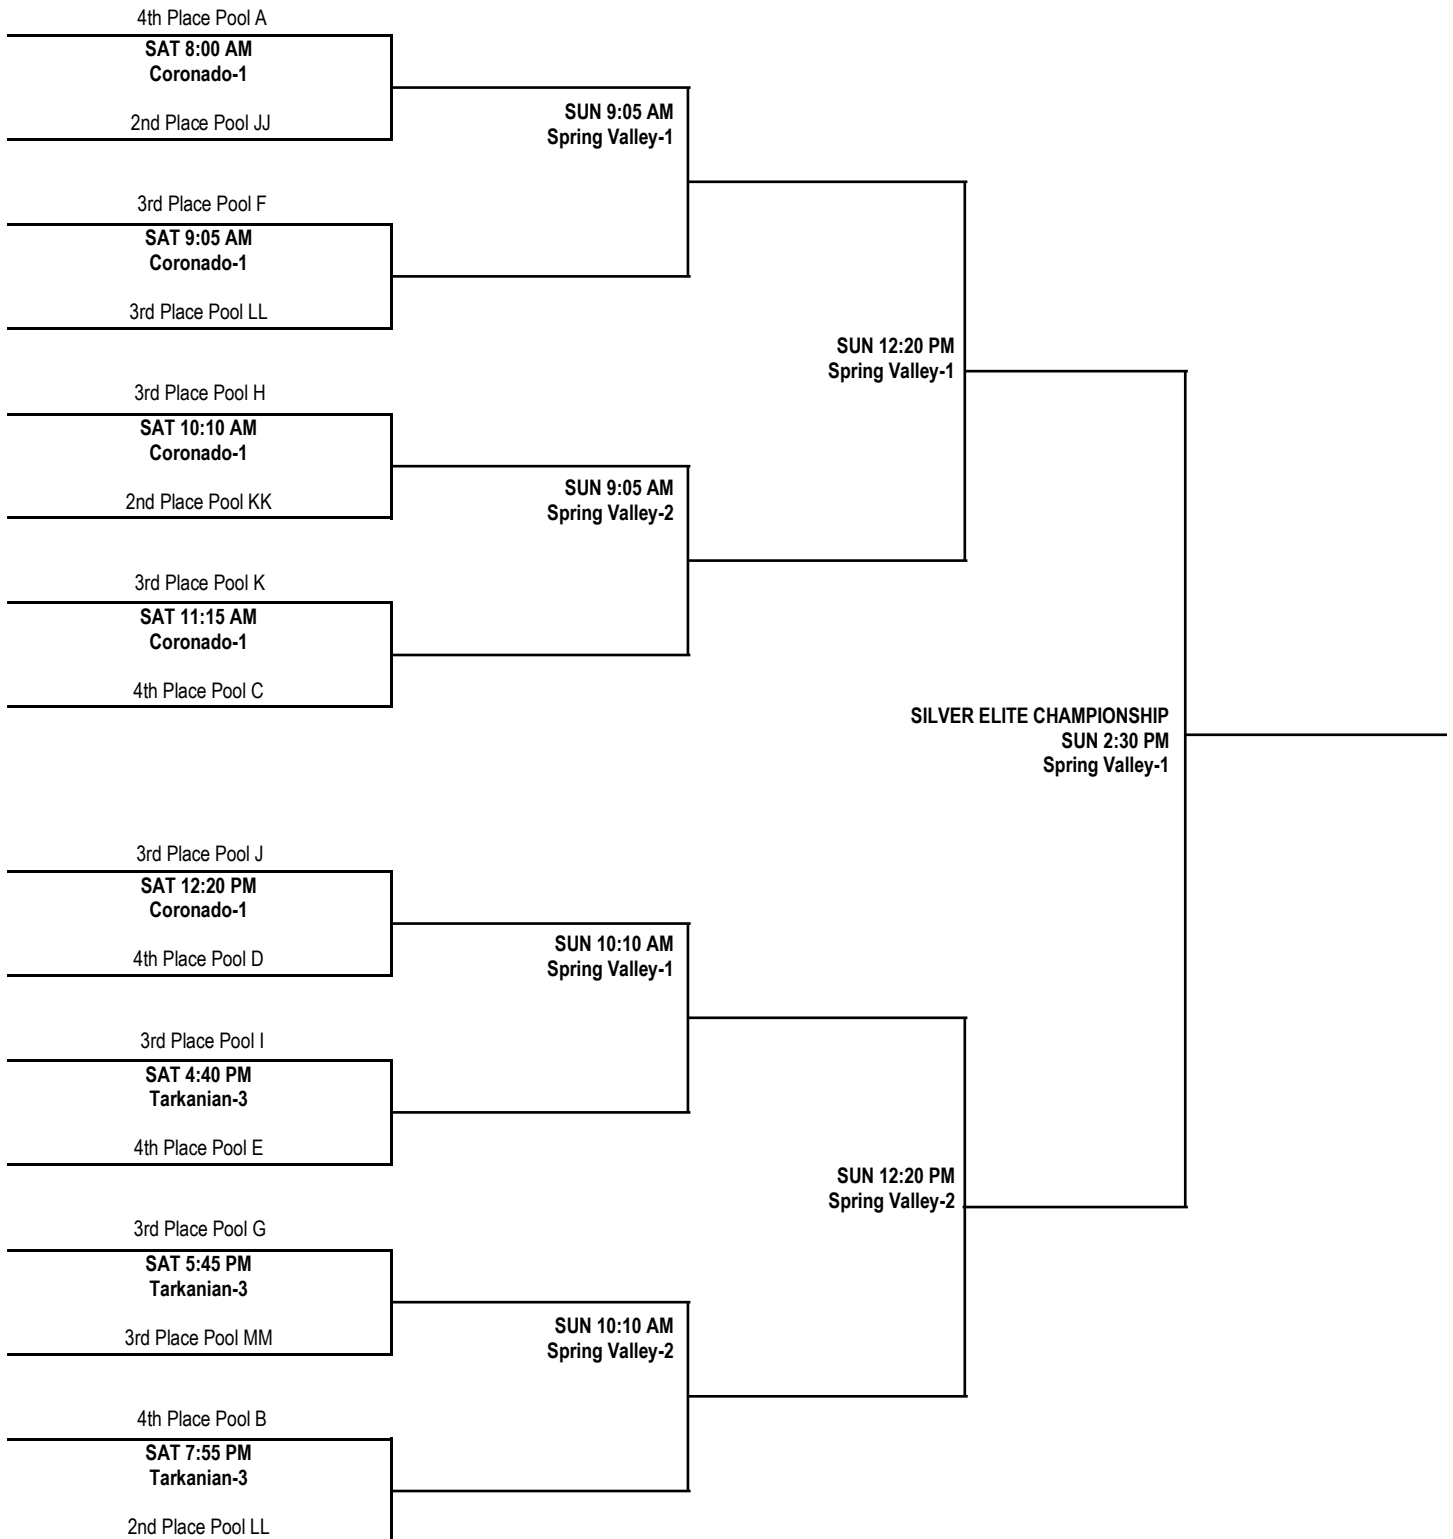

15U BOYS DIVISION GOLD ELITE CHAMPIONSHIP BRACKET

15U BOYS DIVISION GOLD CHAMPIONSHIP BRACKET

15U BOYS DIVISION SILVER ELITE CHAMPIONSHIP BRACKET

15U BOYS DIVISION SILVER CHAMPIONSHIP BRACKET

15U BOYS DIVISION BRONZE ELITE CHAMPIONSHIP BRACKET