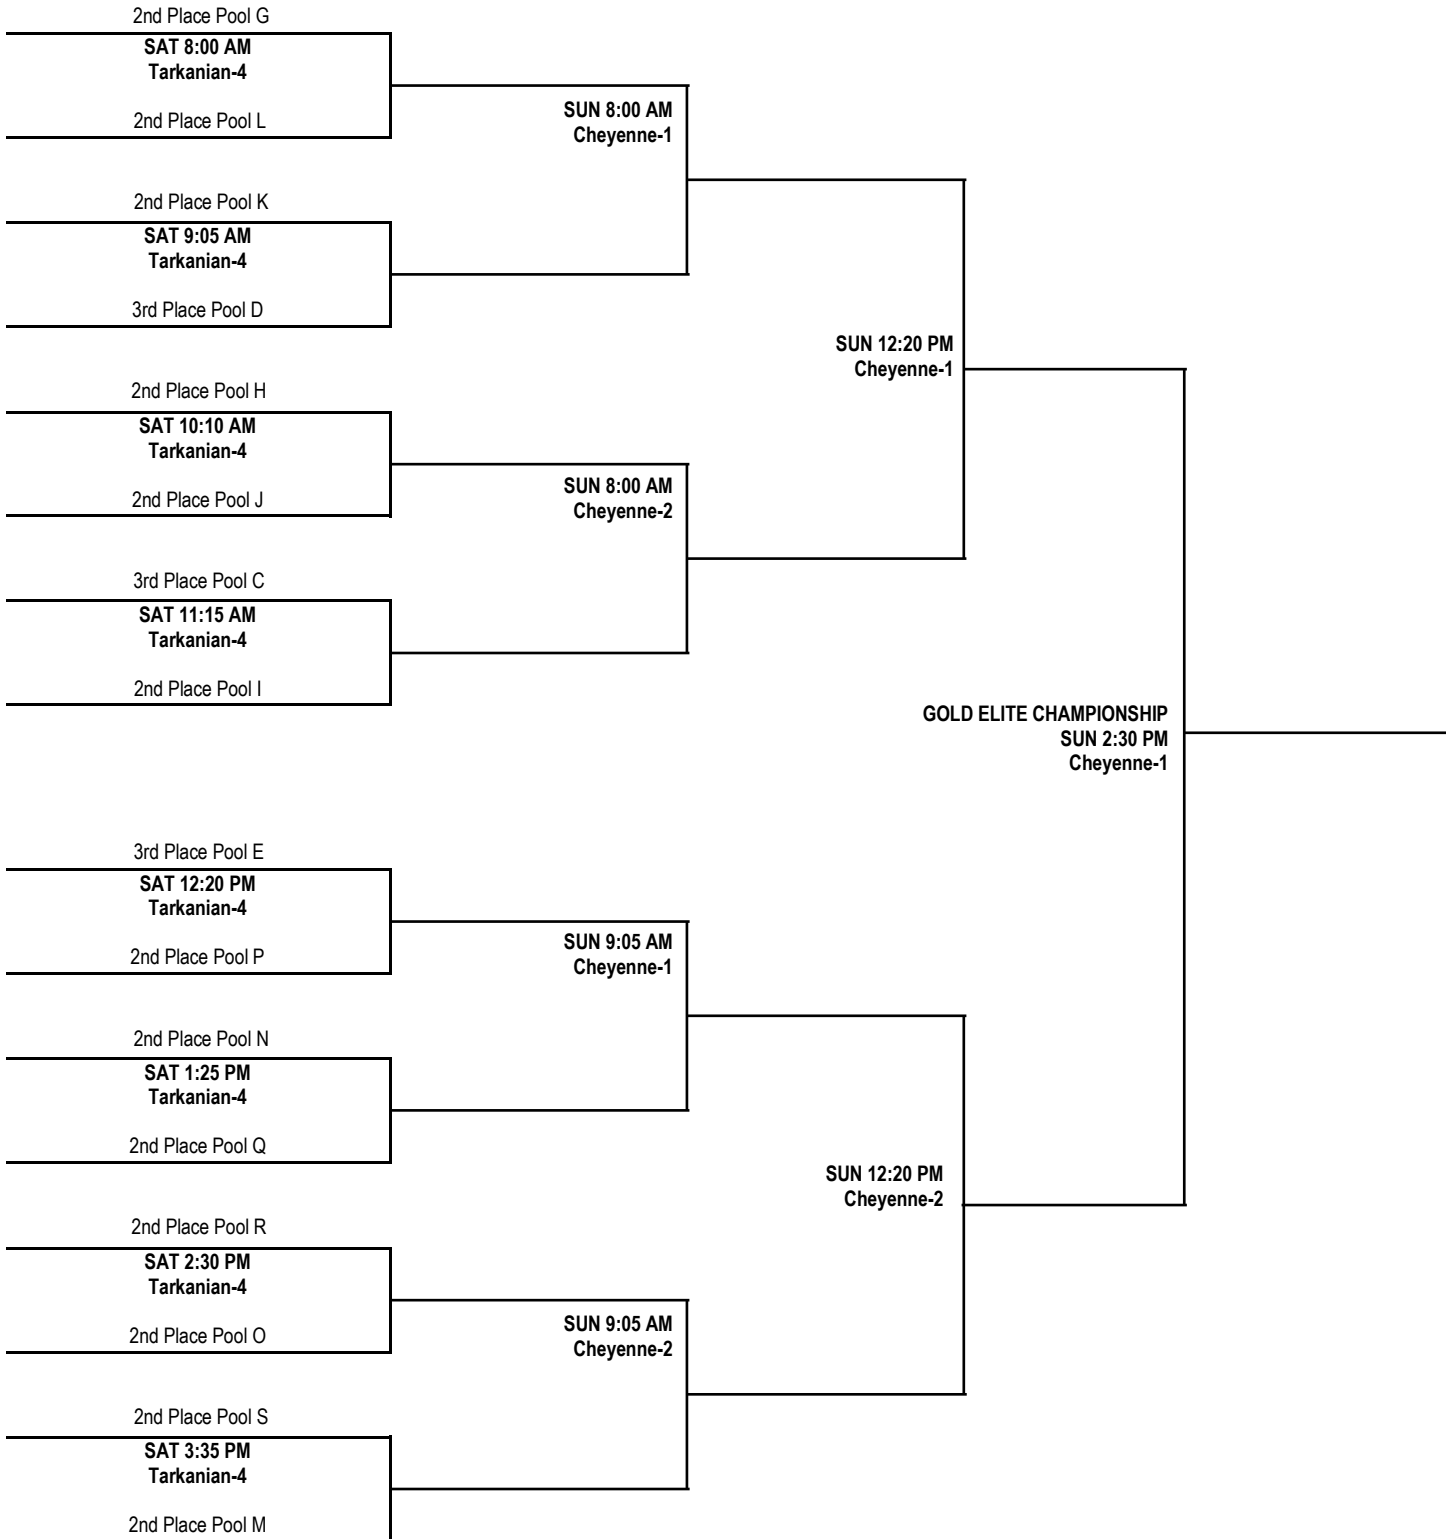

15U BOYS DIVISION GOLD ELITE CHAMPIONSHIP BRACKET