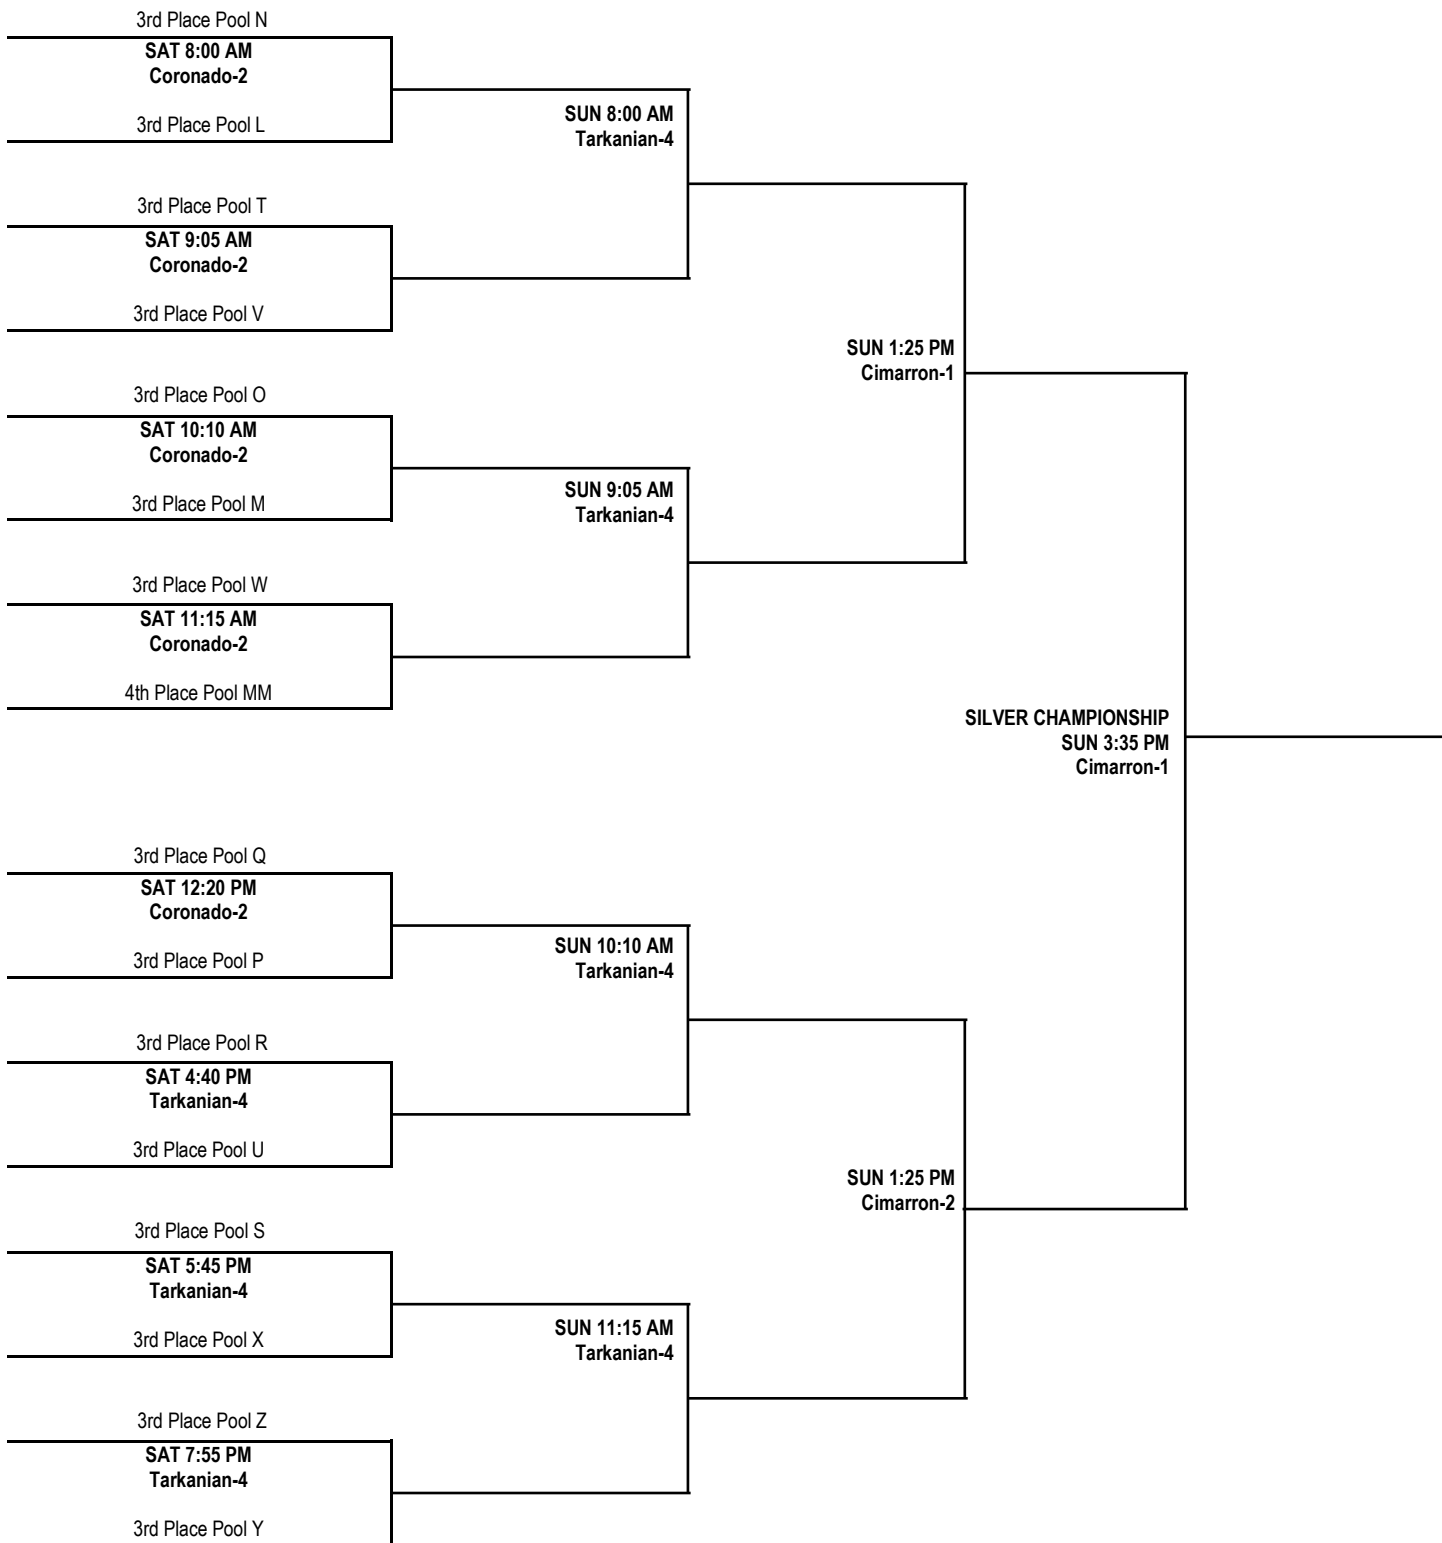

15U BOYS DIVISION GOLD ELITE CHAMPIONSHIP BRACKET

15U BOYS DIVISION GOLD CHAMPIONSHIP BRACKET

15U BOYS DIVISION SILVER ELITE CHAMPIONSHIP BRACKET

15U BOYS DIVISION SILVER CHAMPIONSHIP BRACKET

15U BOYS DIVISION BRONZE ELITE CHAMPIONSHIP BRACKET