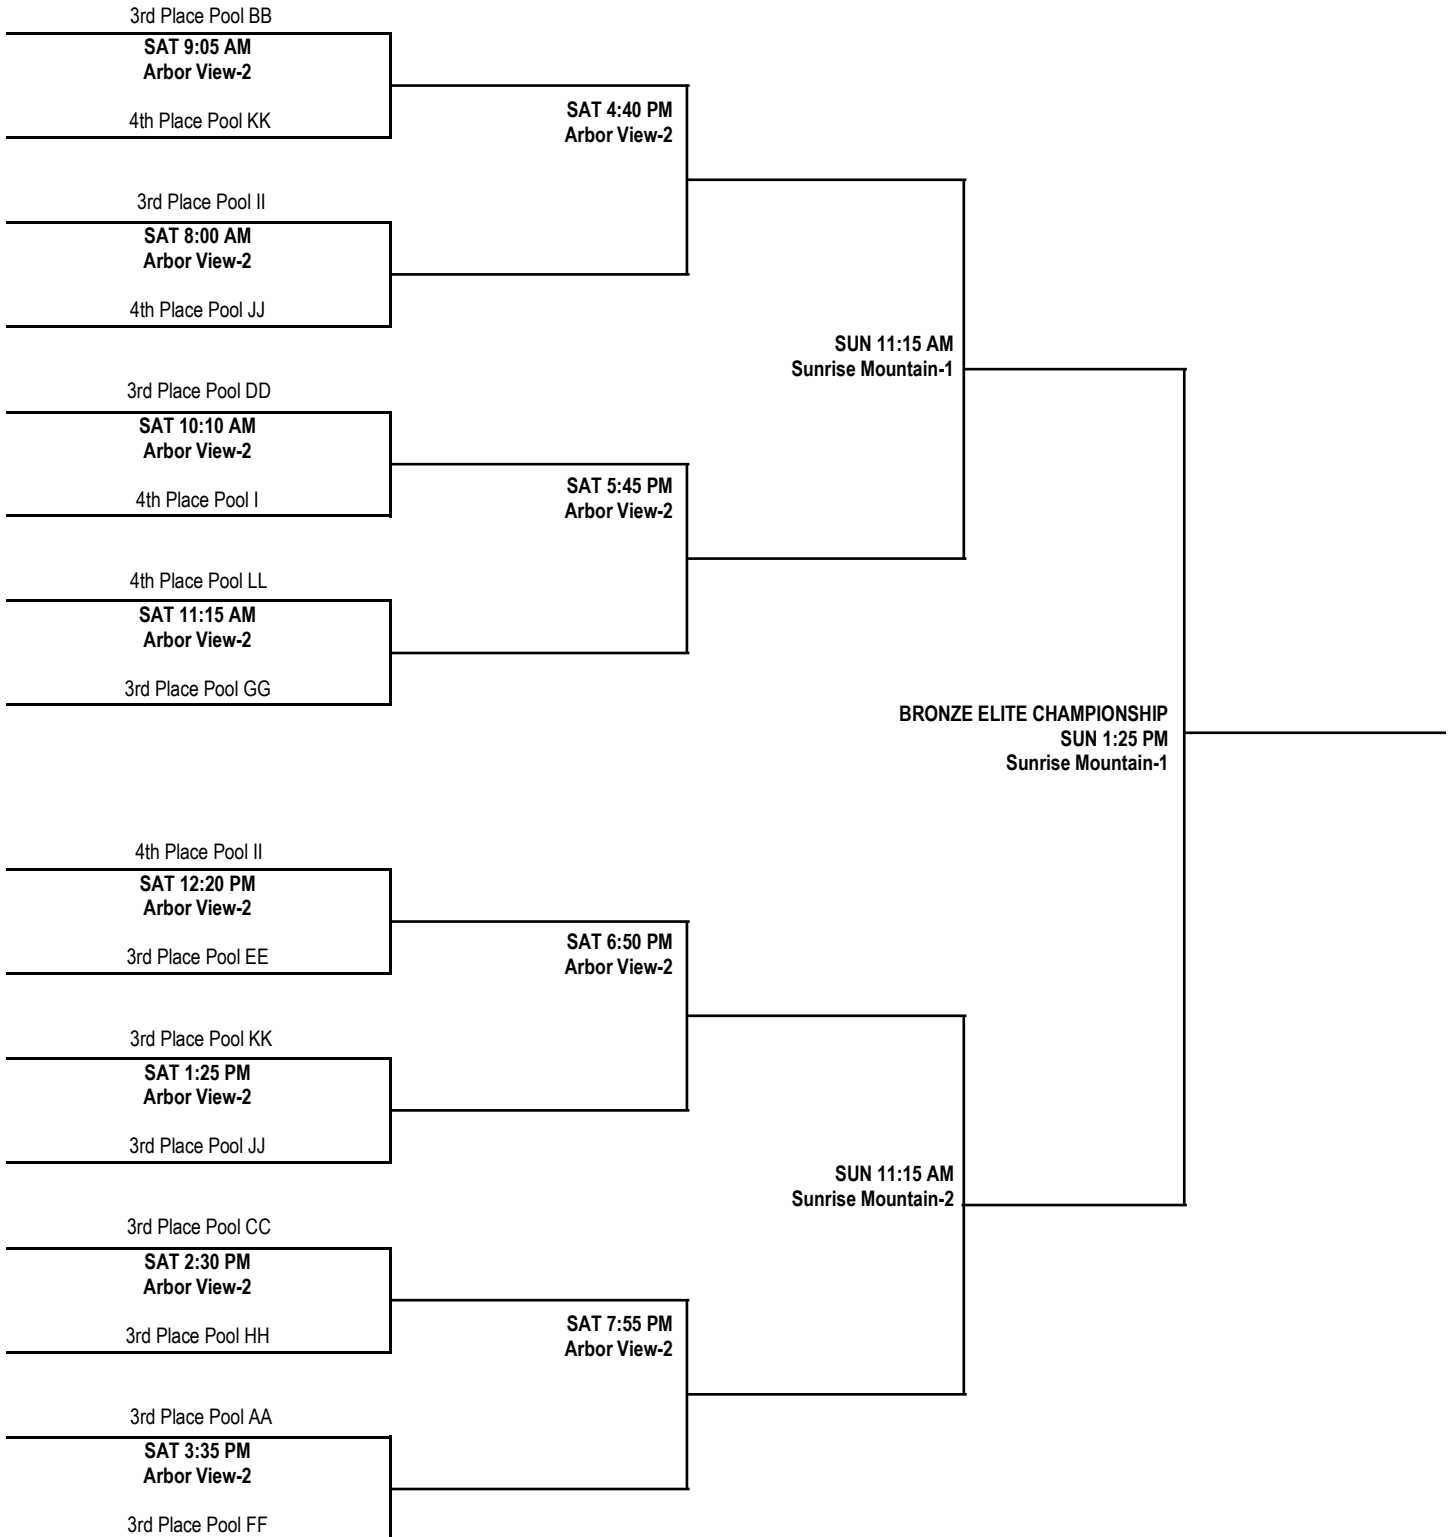

15U BOYS DIVISION GOLD ELITE CHAMPIONSHIP BRACKET

15U BOYS DIVISION GOLD CHAMPIONSHIP BRACKET

15U BOYS DIVISION SILVER ELITE CHAMPIONSHIP BRACKET

15U BOYS DIVISION SILVER CHAMPIONSHIP BRACKET

15U BOYS DIVISION BRONZE ELITE CHAMPIONSHIP BRACKET