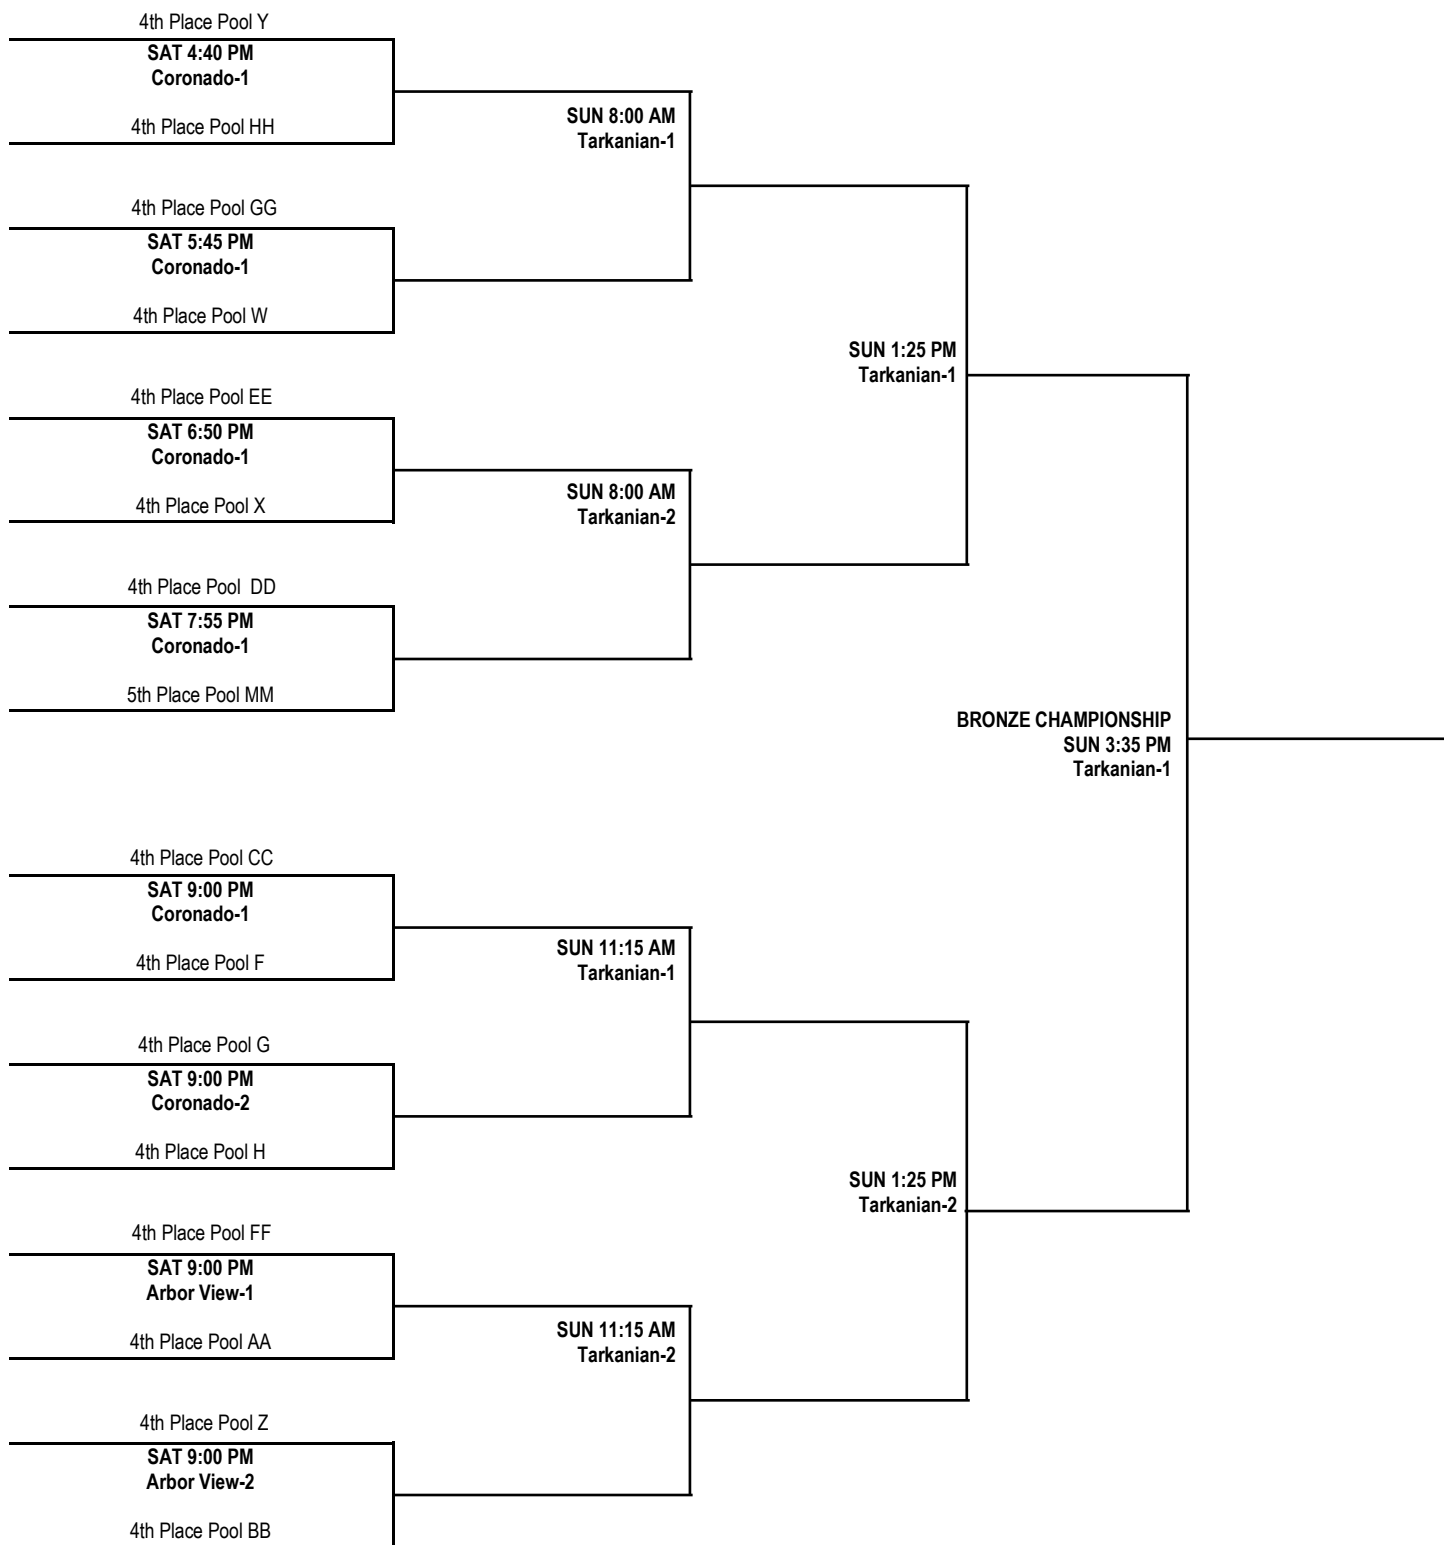

15U BOYS DIVISION

BRONZE CHAMPIONSHIP BRACKET