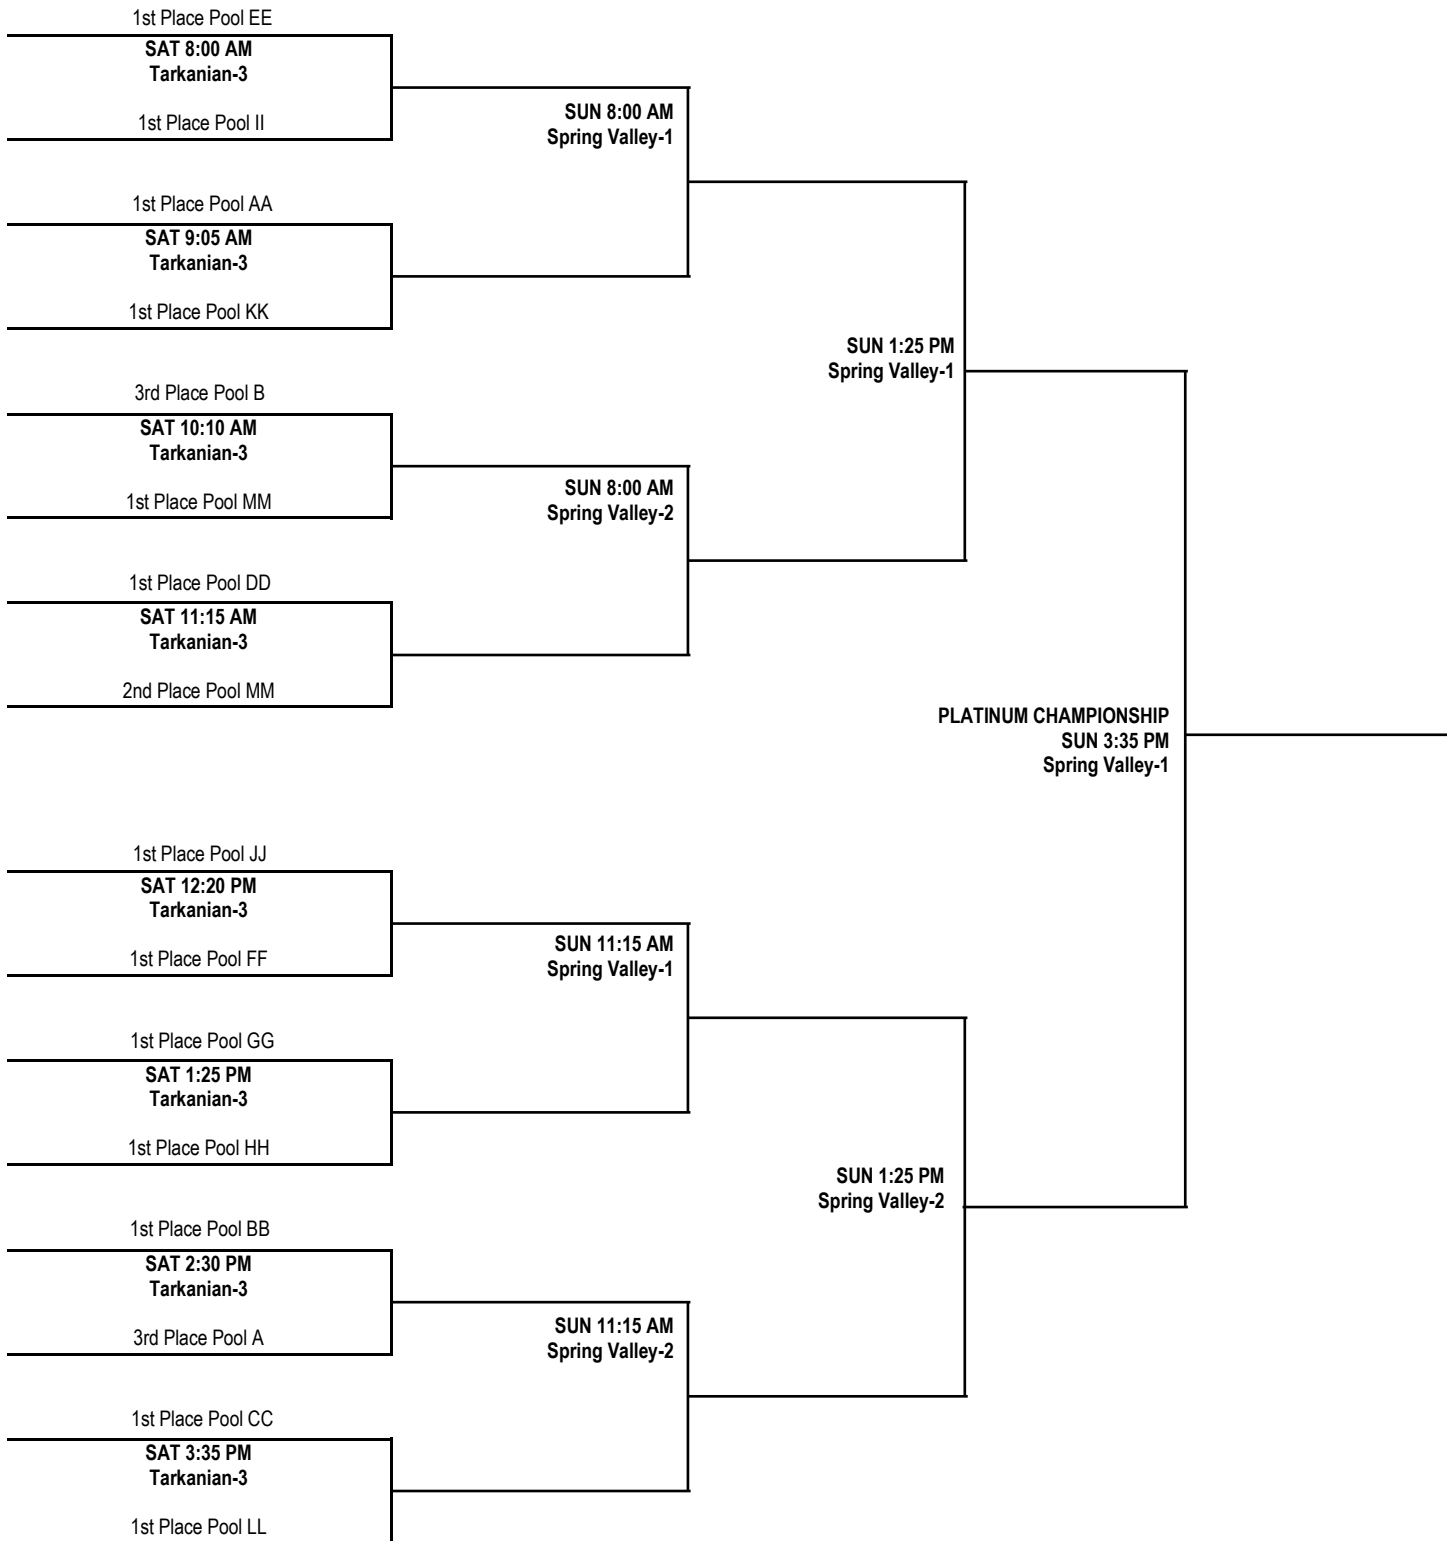

15U BOYS DIVISION PLATINUM CHAMPIONSHIP BRACKET