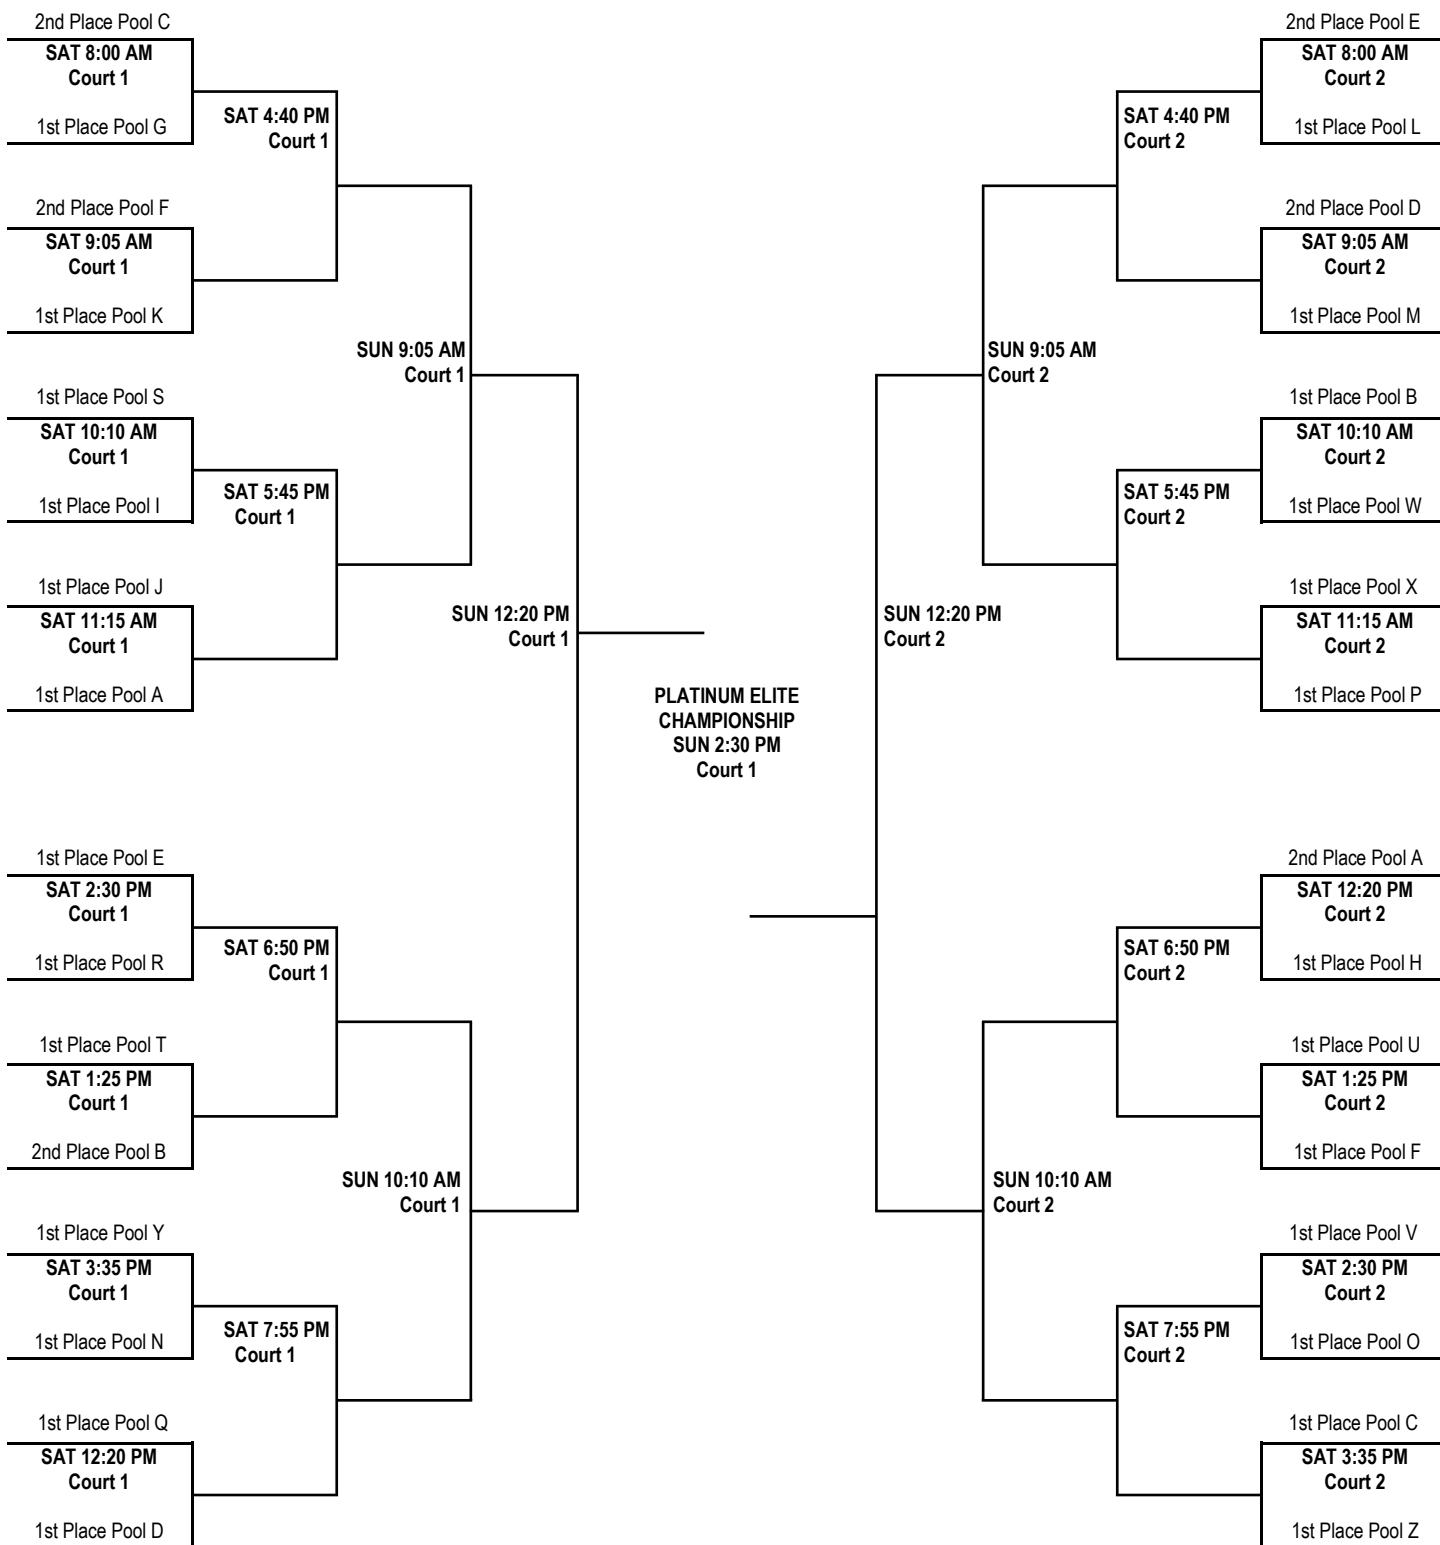

15U BOYS DIVISION PLATINUM ELITE CHAMPIONSHIP BRACKET

ALL GAMES ON THIS PAGE AT TARKANIAN BASKETBALL ACADEMY