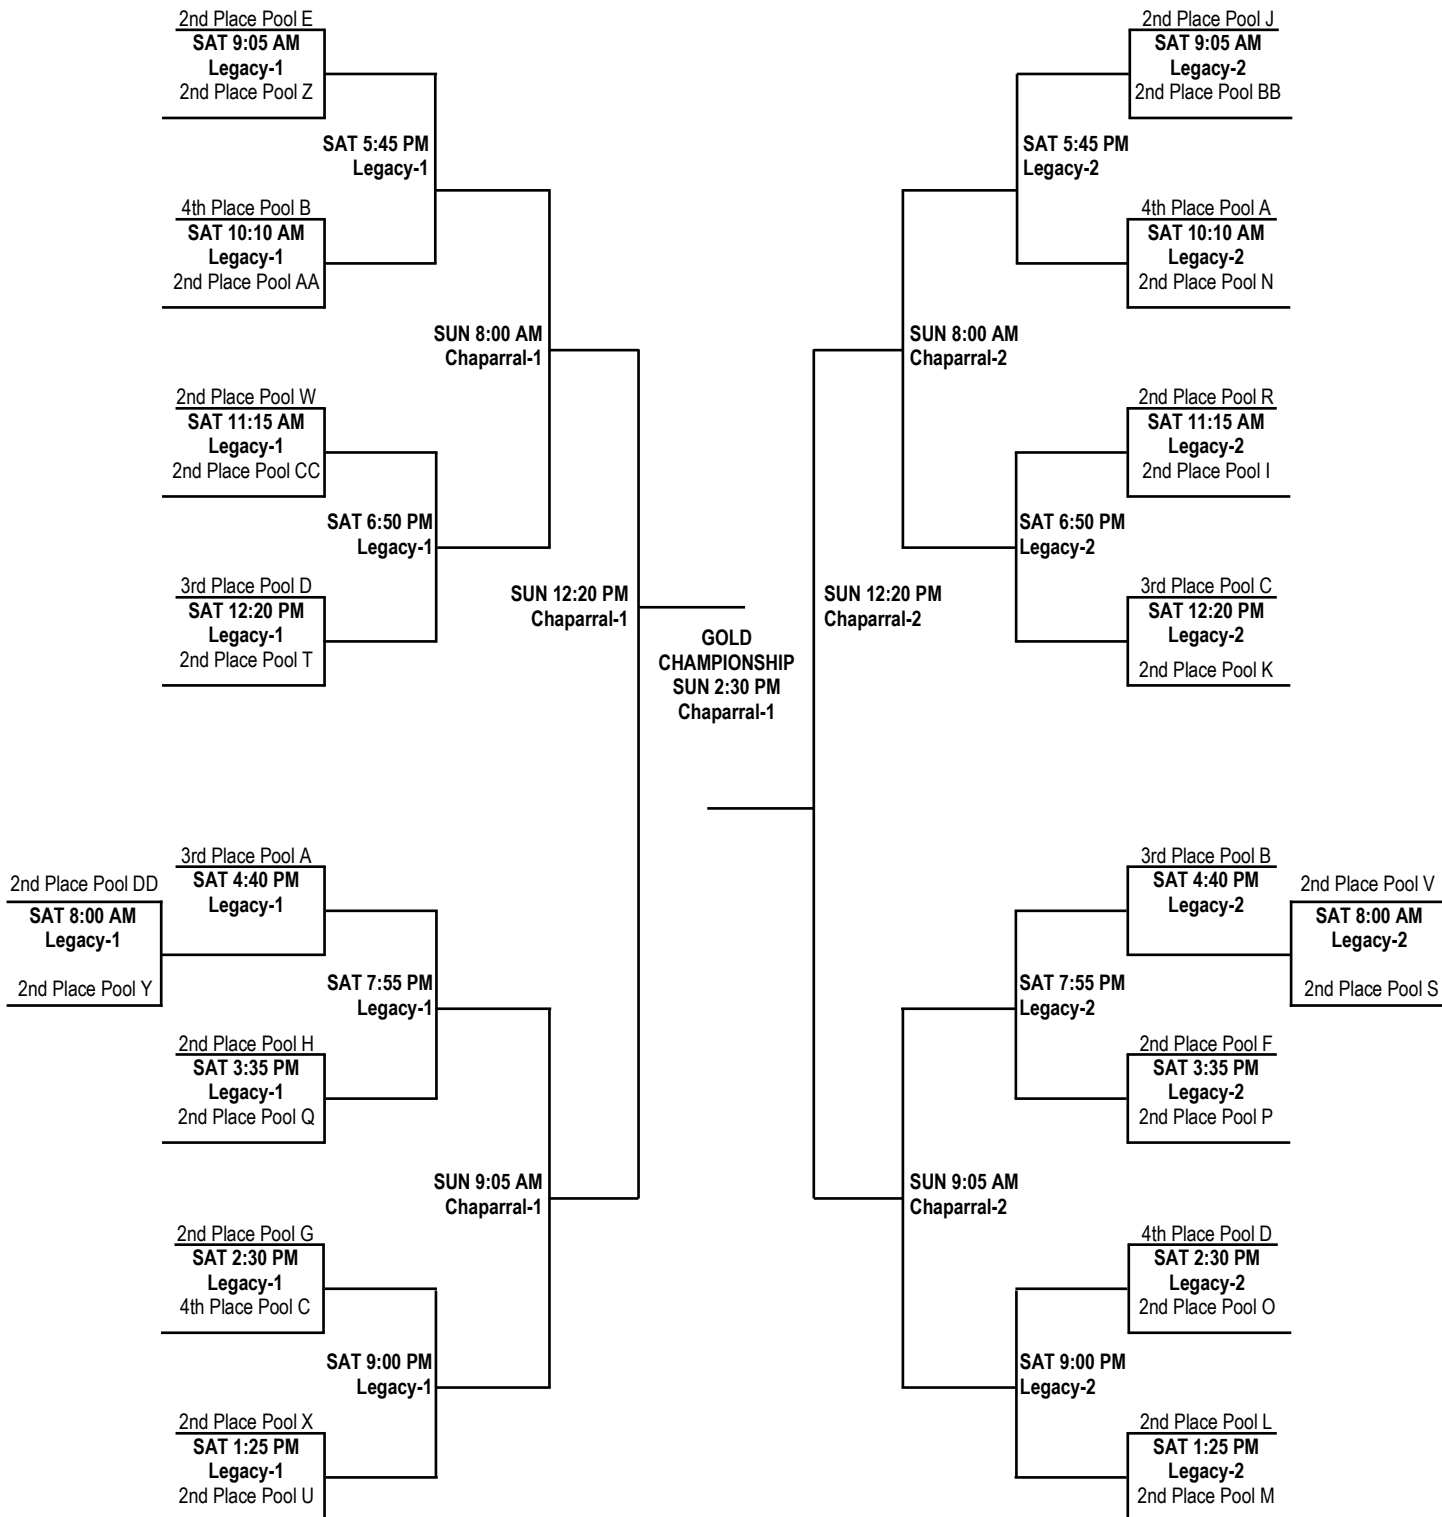

LAS VEGAS CLASSIC 2014 / 15U BOYS DIVISION

GOLD CHAMPIONSHIP BRACKET