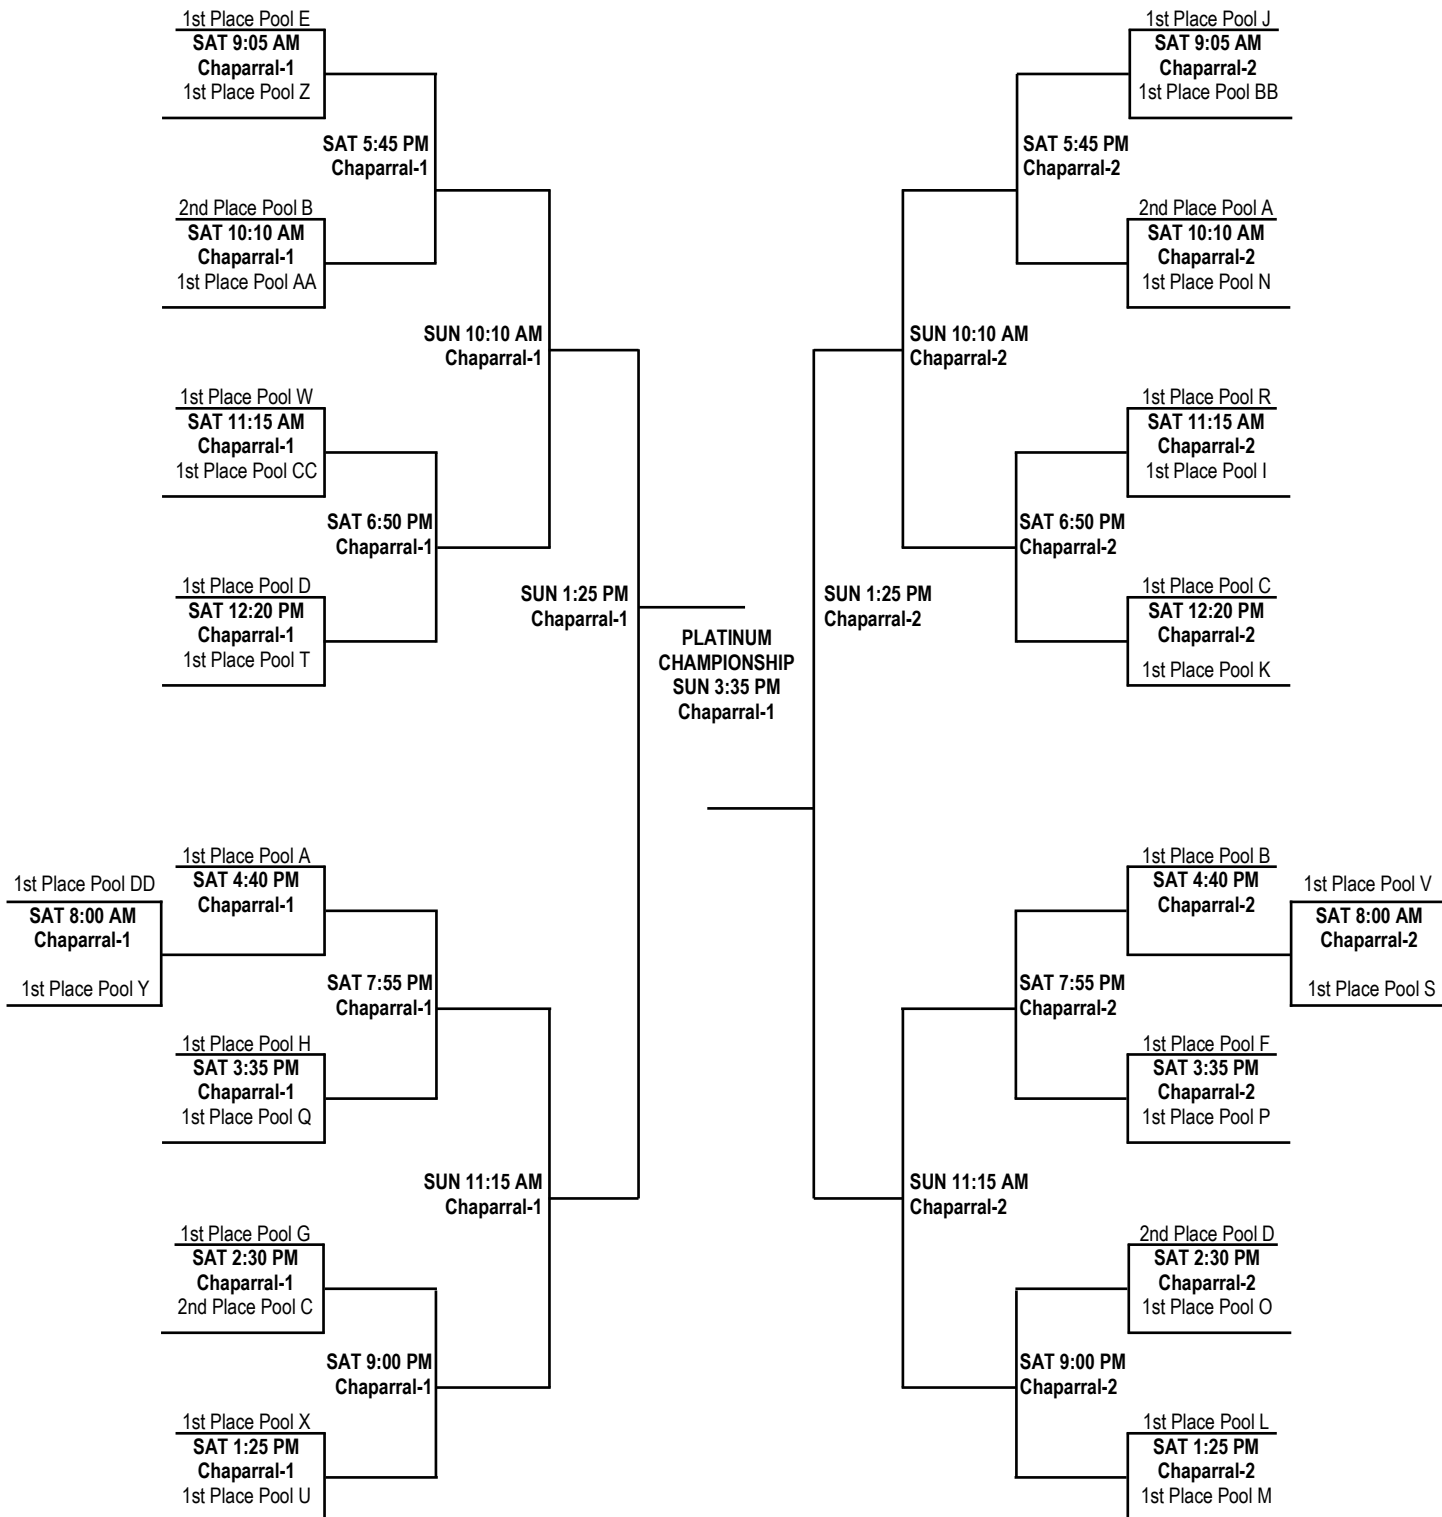

LAS VEGAS CLASSIC 2014 / 15U BOYS DIVISION

PLATINUM CHAMPIONSHIP BRACKET