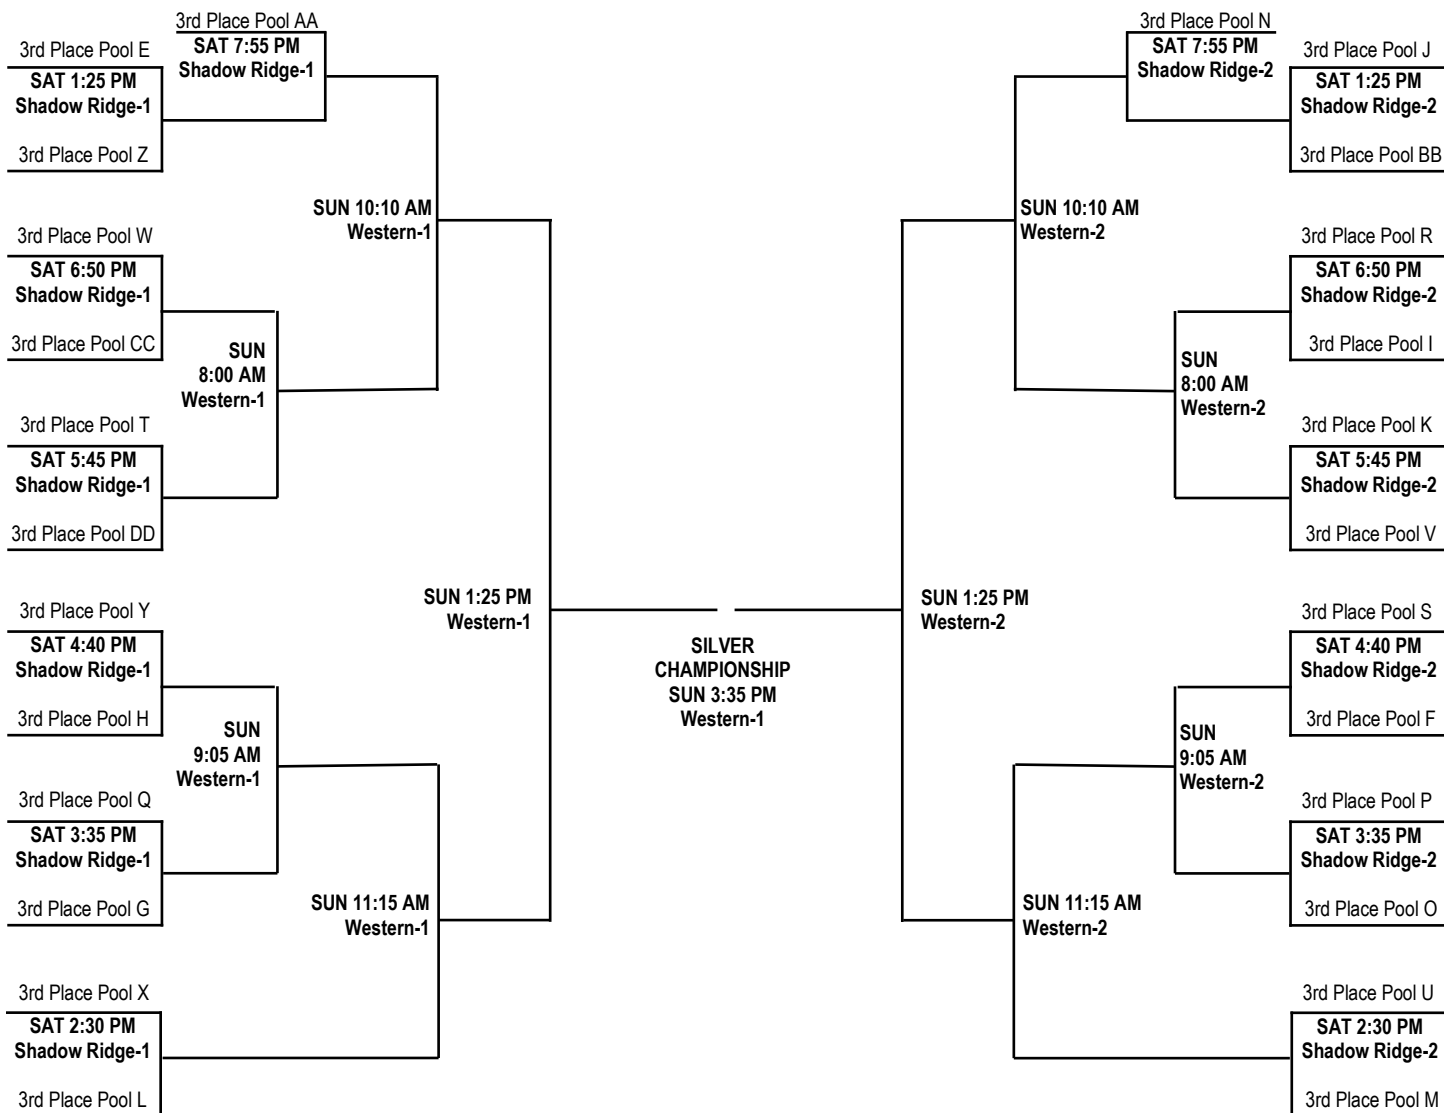

LAS VEGAS CLASSIC 2014 / 15U BOYS DIVISION

SILVER CHAMPIONSHIP BRACKET