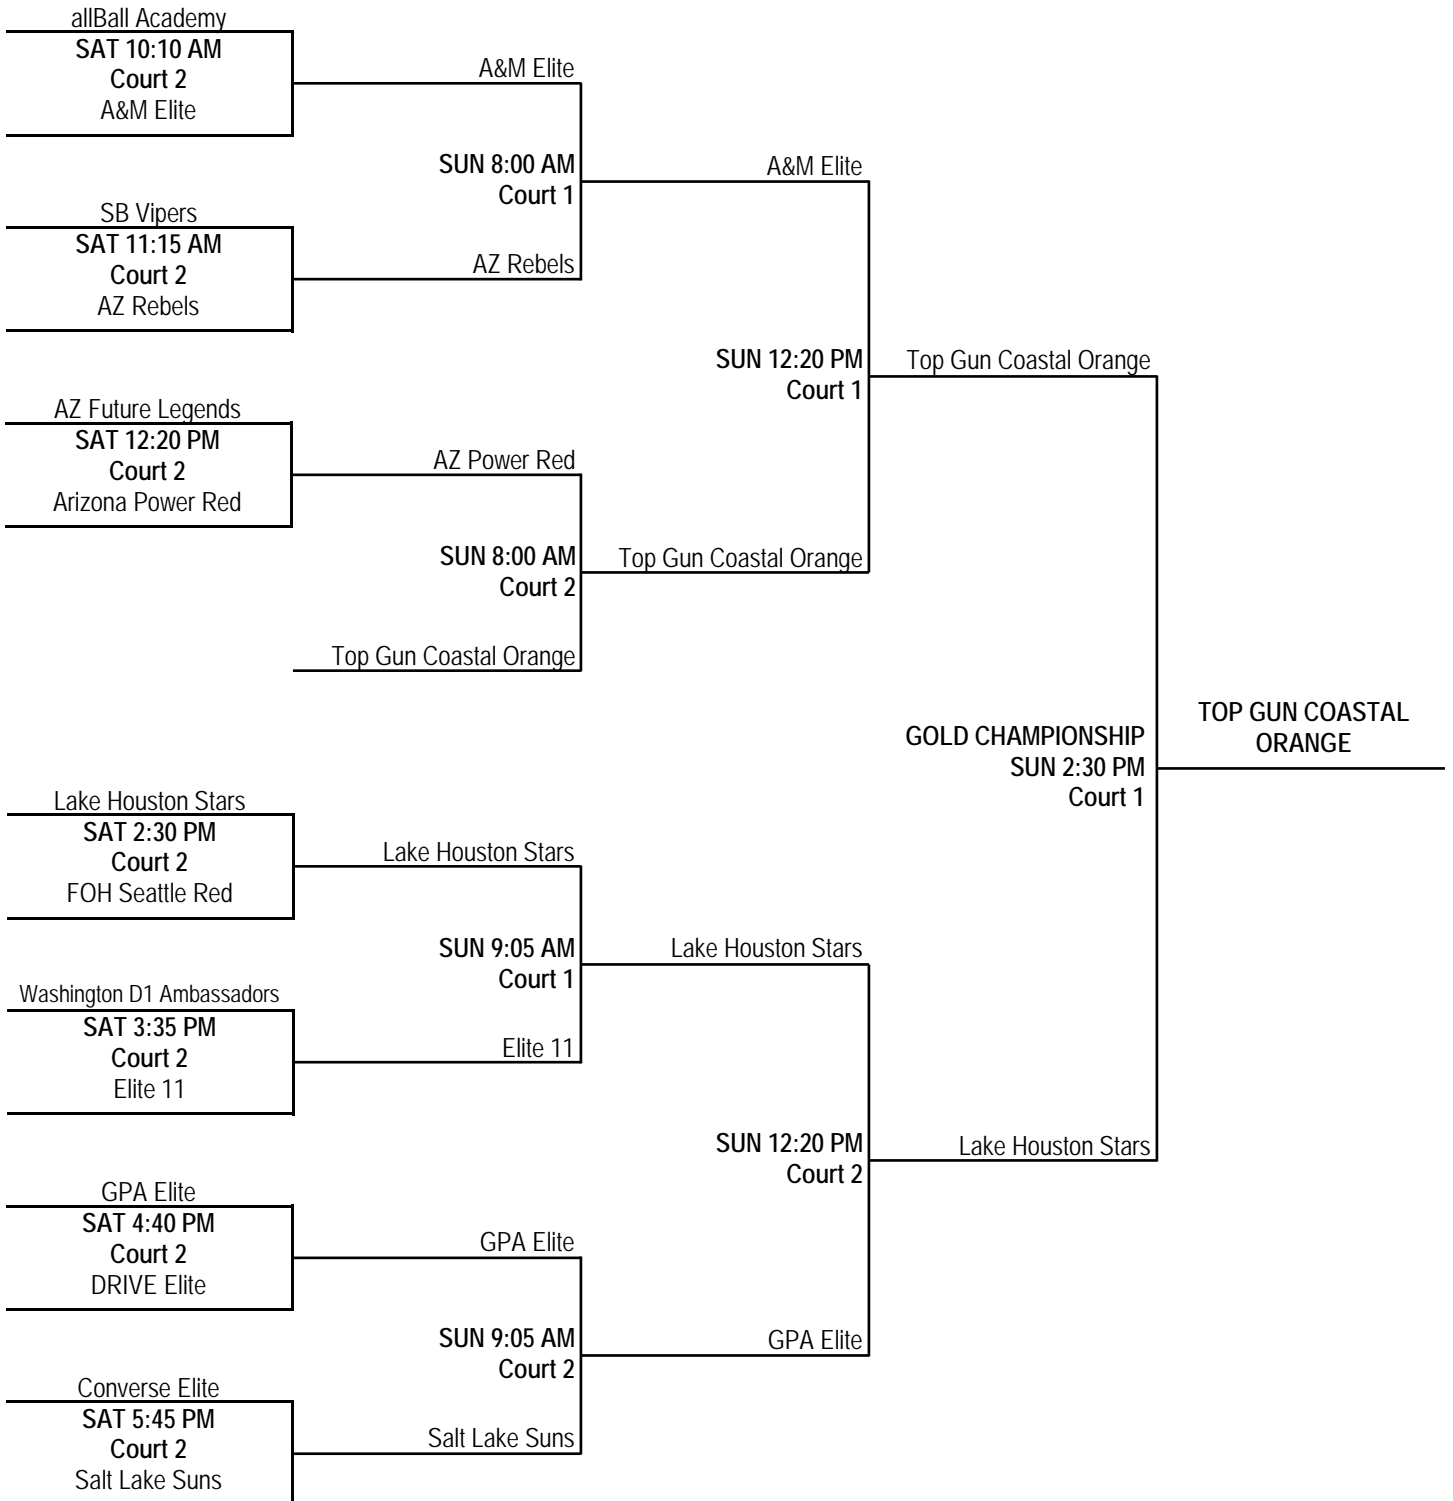

LAS VEGAS CLASSIC 2013 / 15U BOYS DIVISION

GOLD CHAMPIONSHIP BRACKET

ALL GAMES ON THIS PAGE AT DOOLITTLE COMMUNITY CENTER