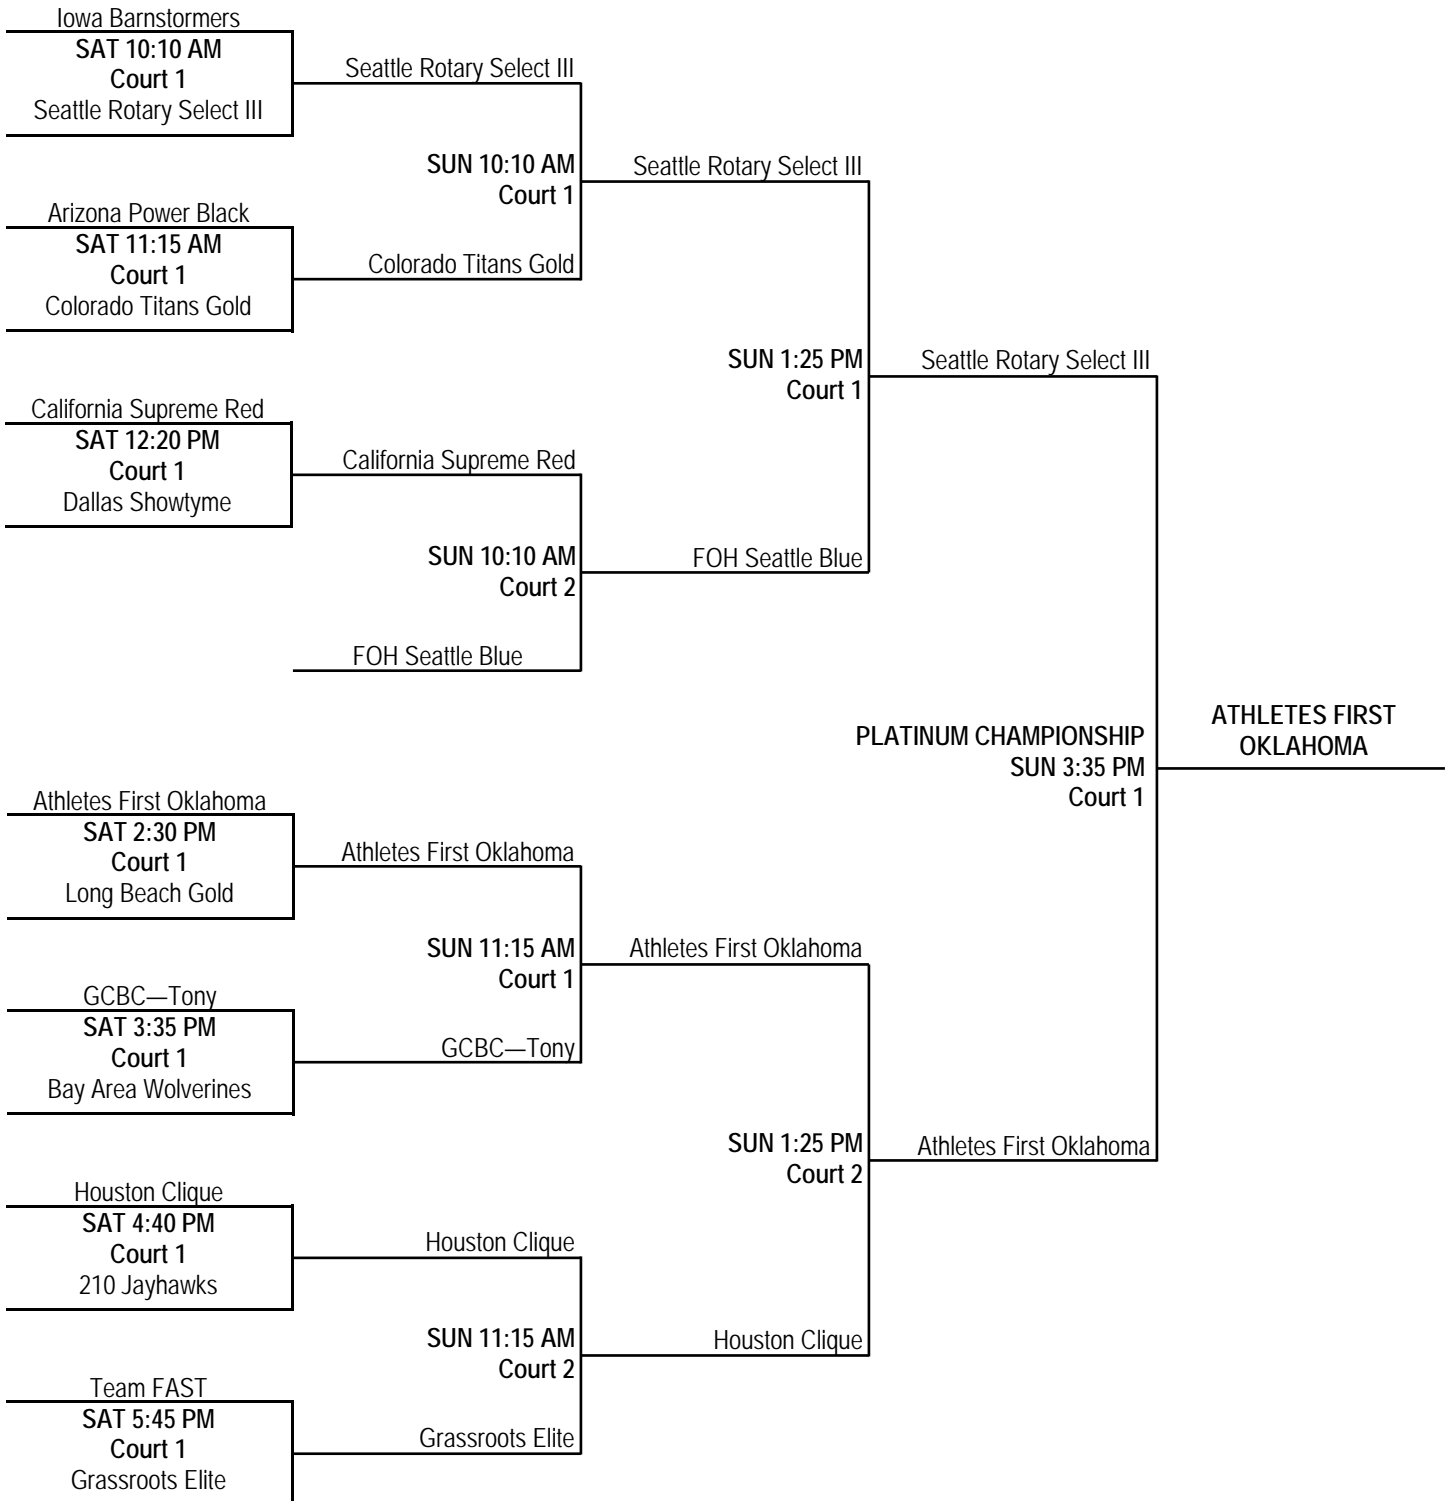

LAS VEGAS CLASSIC 2013 / 15U BOYS DIVISION

PLATINUM CHAMPIONSHIP BRACKET

ALL GAMES ON THIS PAGE AT DOOLITTLE COMMUNITY CENTER