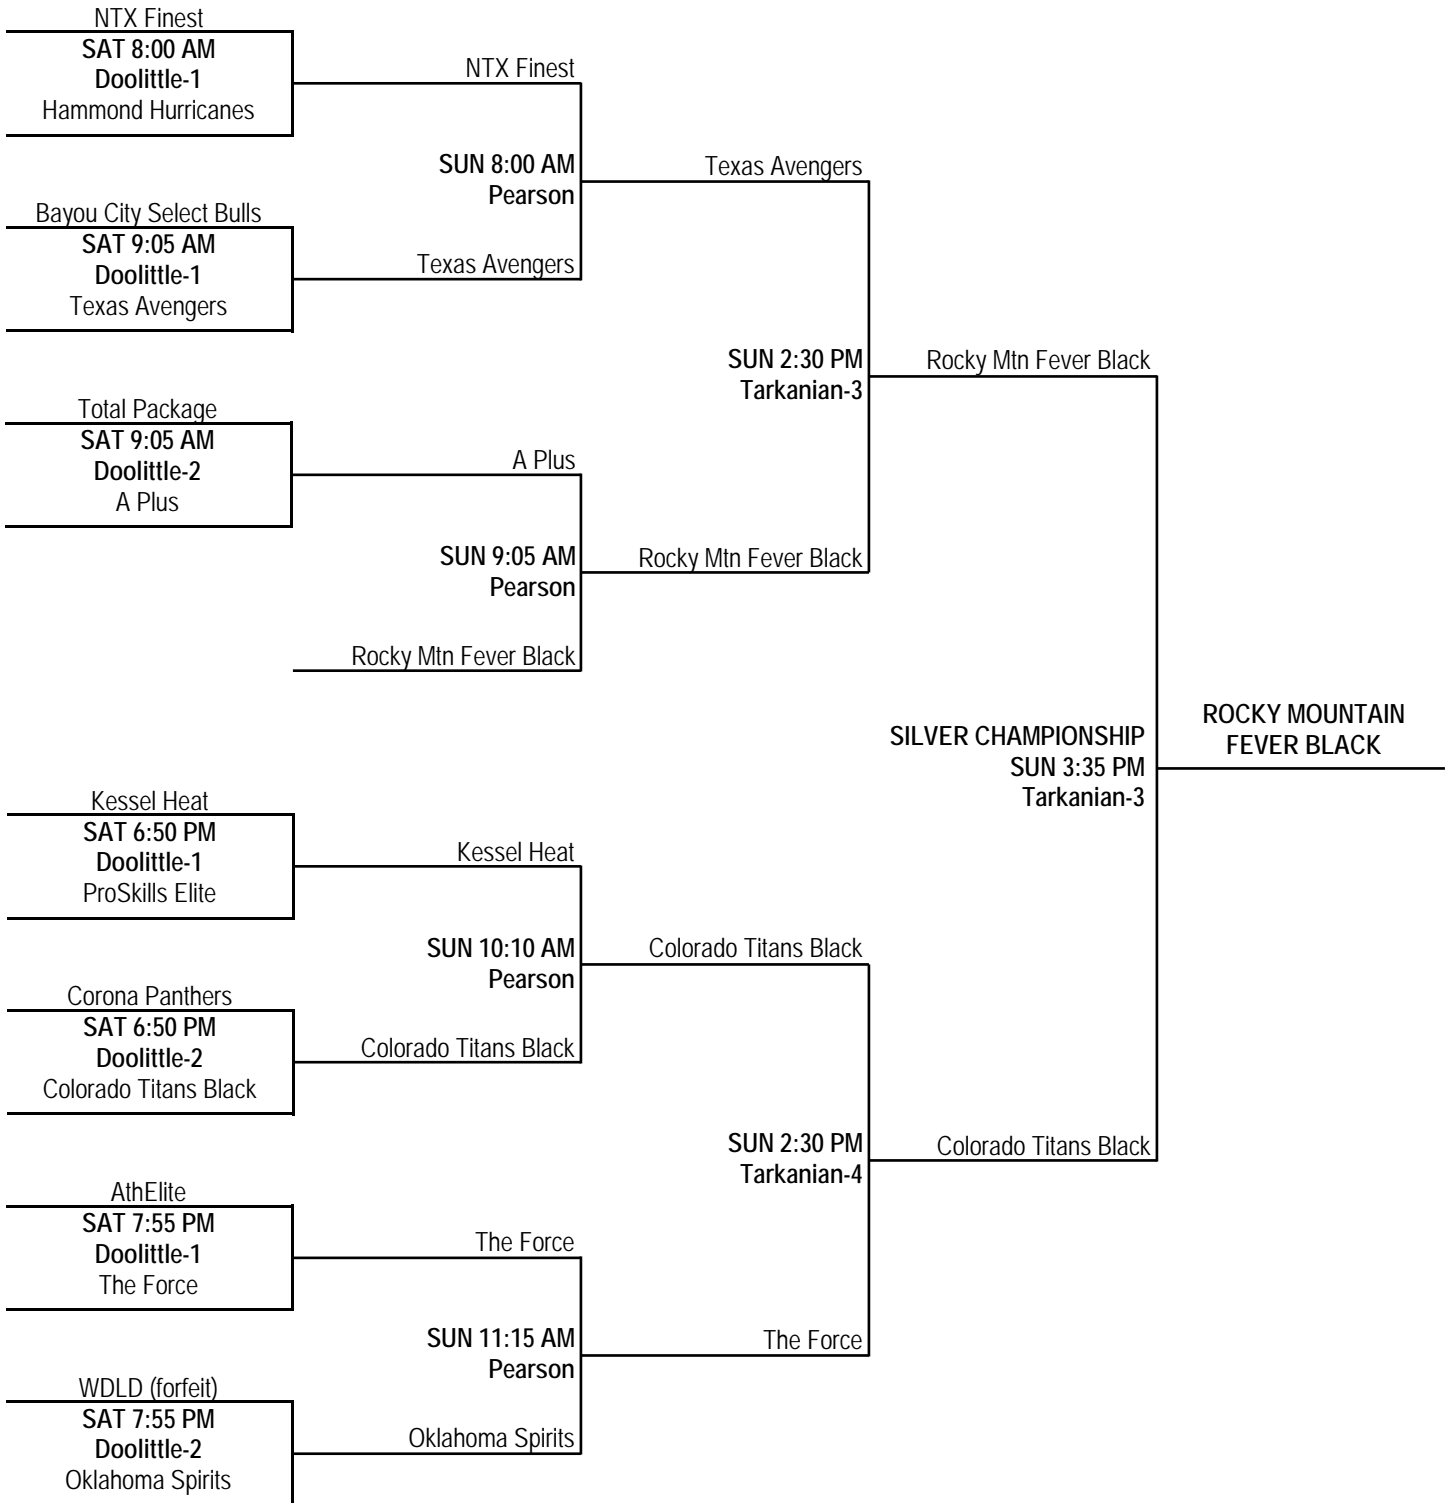

LAS VEGAS CLASSIC 2013 / 15U BOYS DIVISION

SILVER CHAMPIONSHIP BRACKET