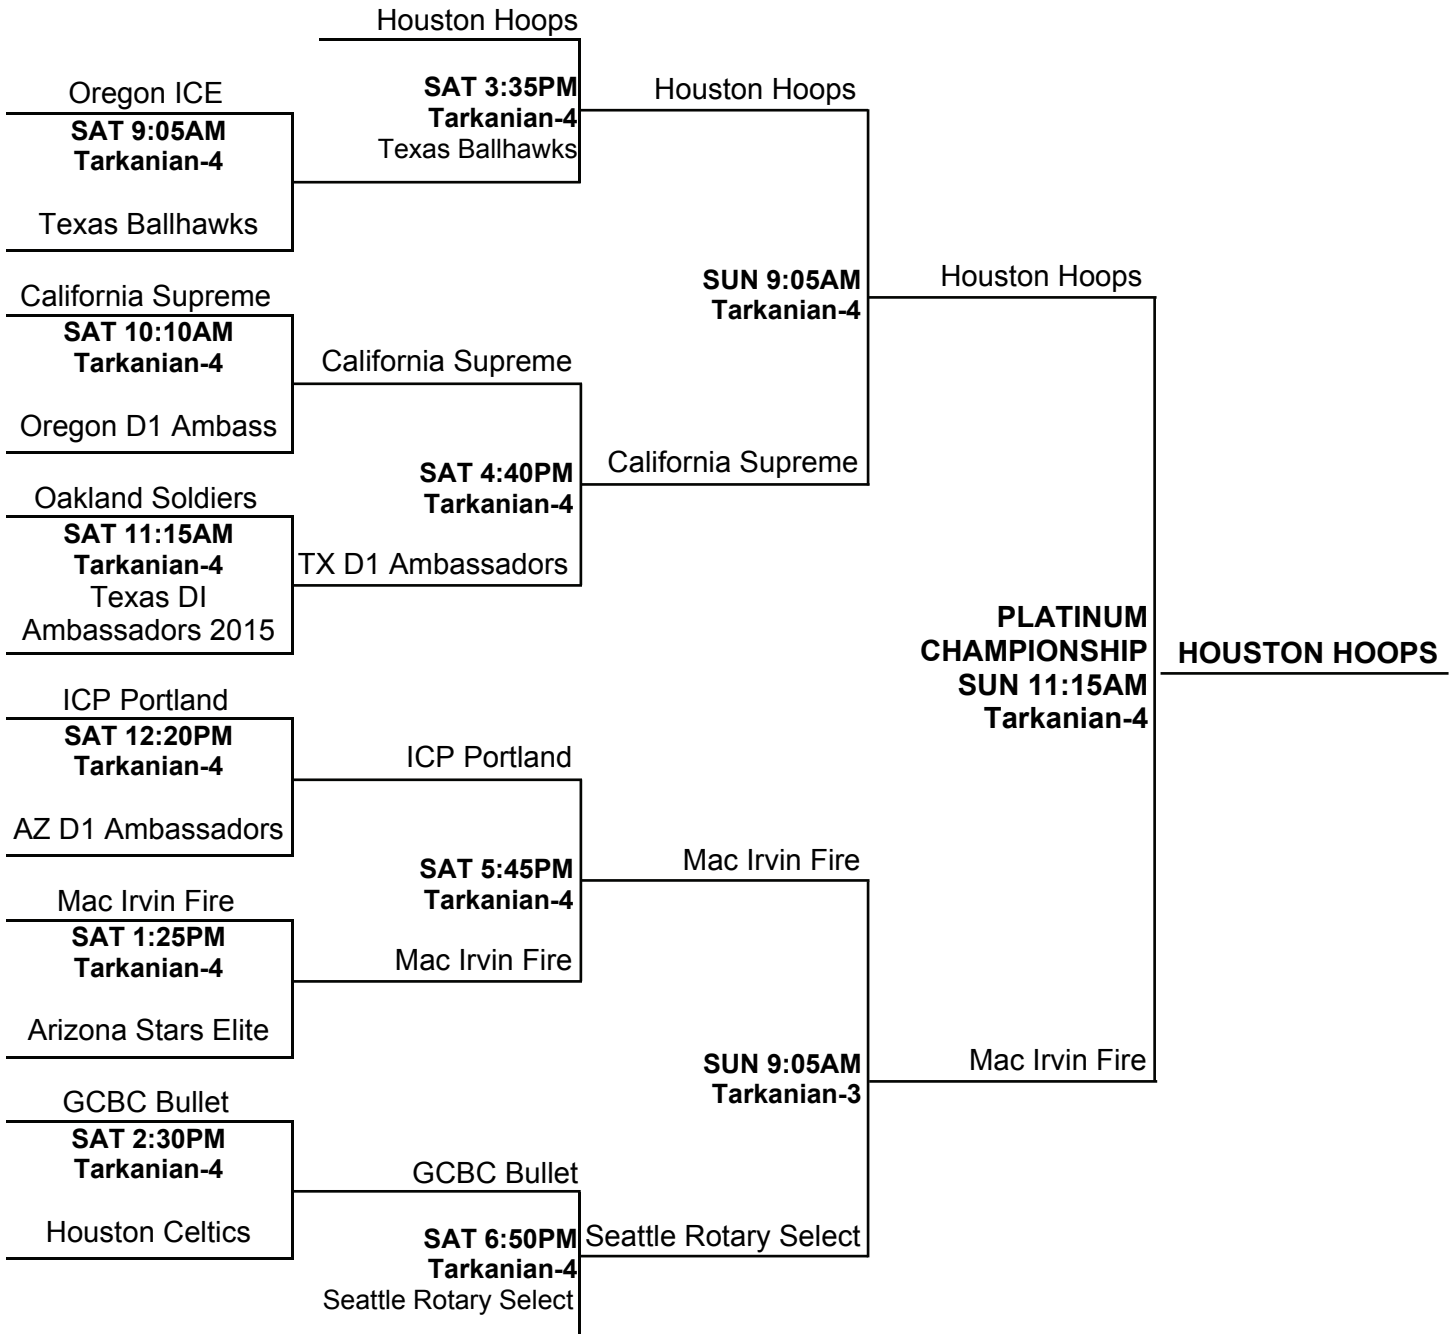

GYM LOCATIONS

Tarkanian Basketball Academy (2730 S Rancho, Las Vegas, NV 89103)
 Agassi Prep (1201 W Lake Mead Blvd, Las Vegas, NV 89106)

LAS VEGAS CLASSIC 2016 / 15U BOYS DIVISION

PLATINUM CHAMPIONSHIP BRACKET