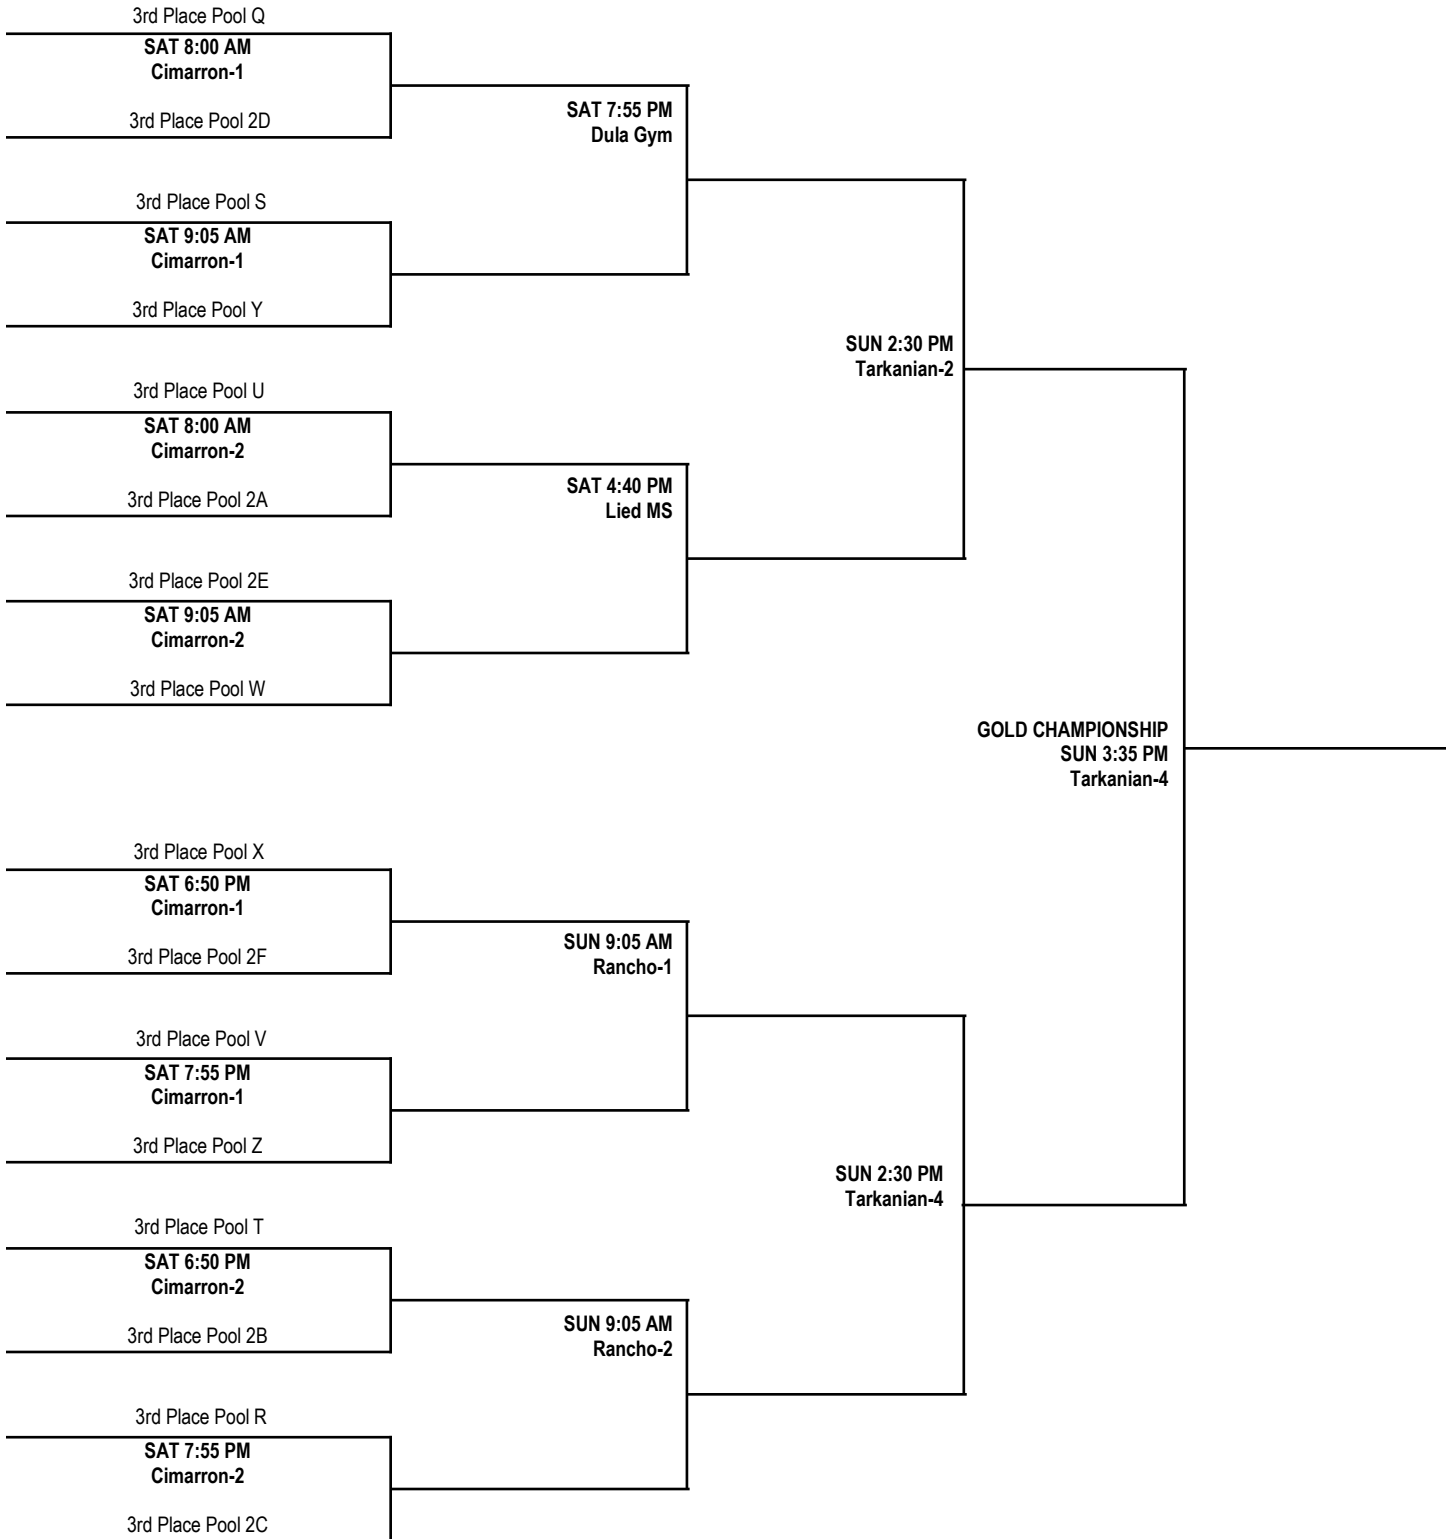

15U BOYS DIVISION GOLD ELITE CHAMPIONSHIP BRACKET

15U BOYS DIVISION GOLD CHAMPIONSHIP BRACKET

15U BOYS DIVISION GOLD CHAMPIONSHIP BRACKET

15U BOYS DIVISION SILVER CHAMPIONSHIP BRACKET

15U BOYS DIVISION BRONZE CHAMPIONSHIP BRACKET