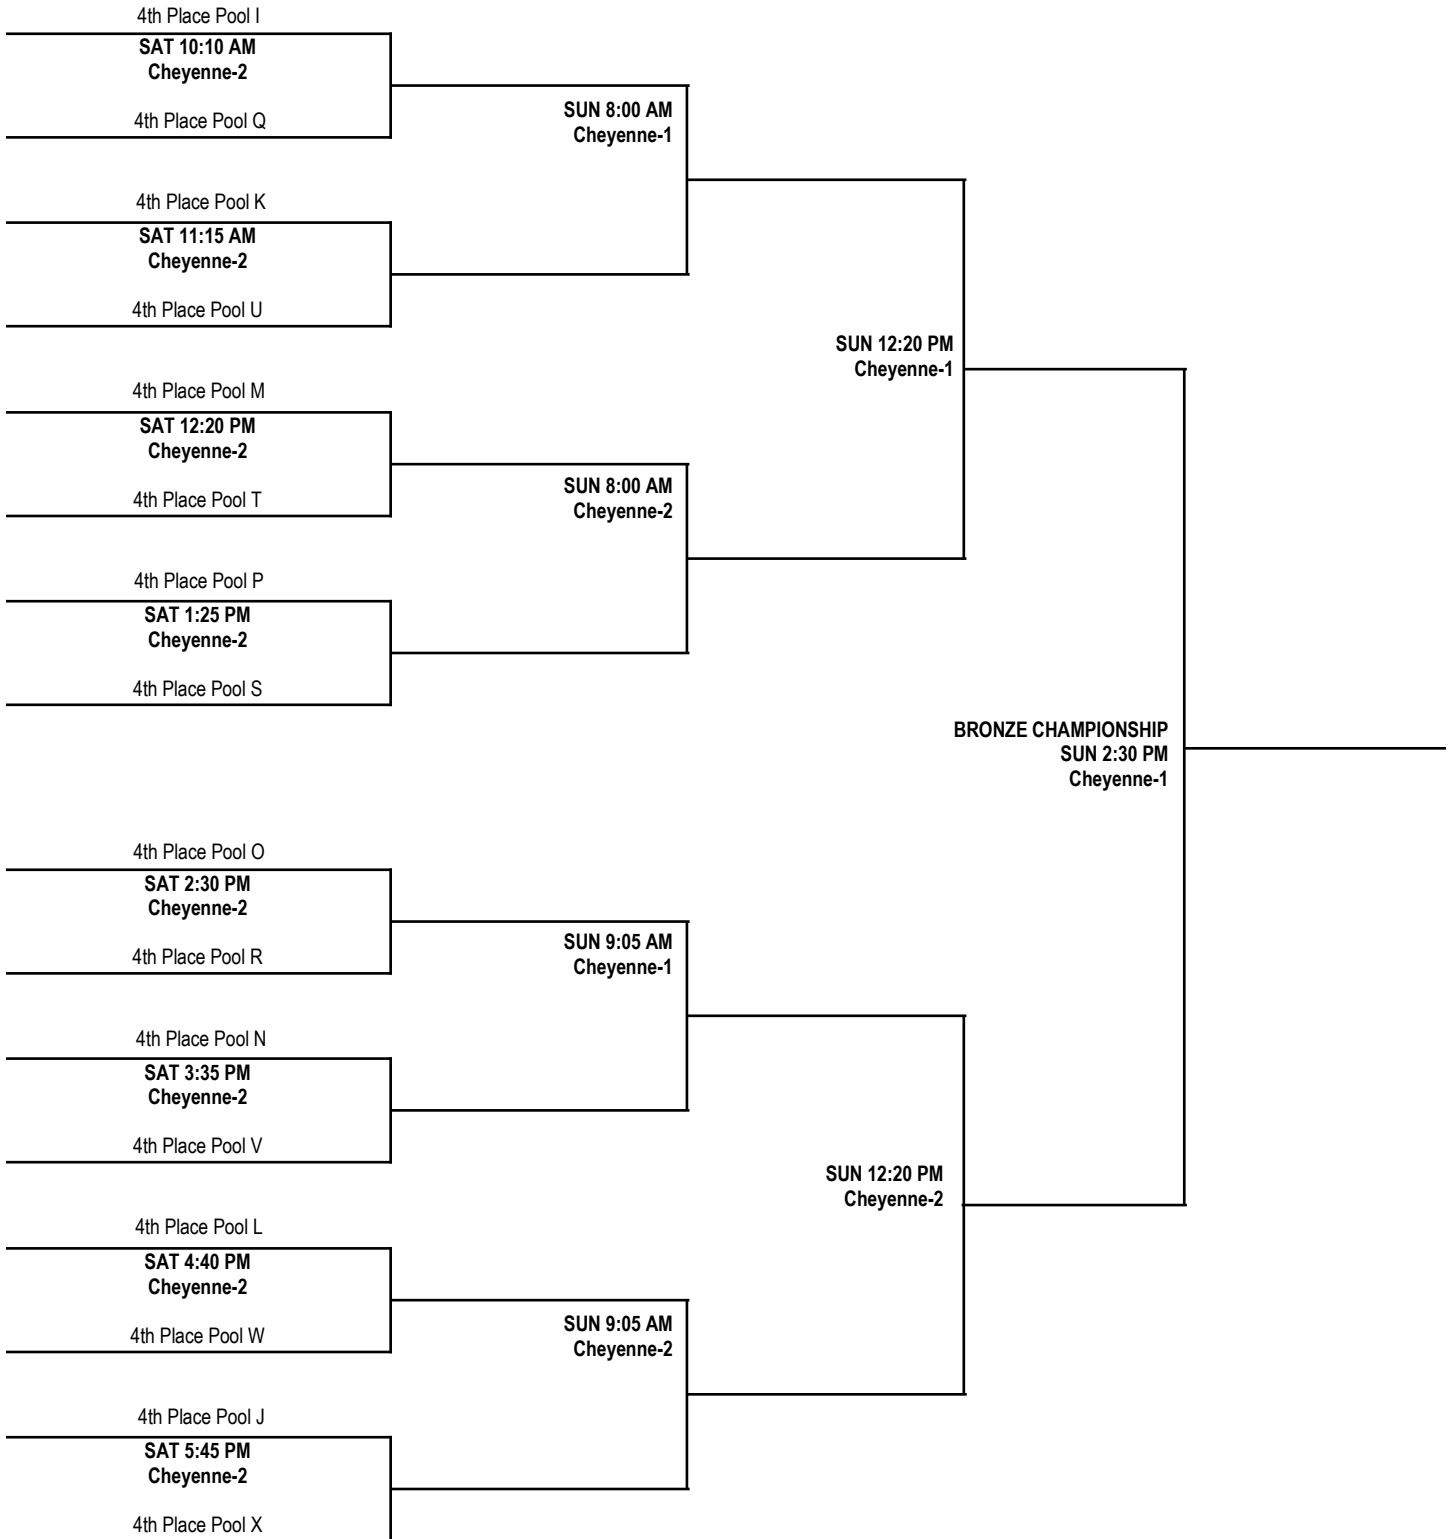

15U BOYS DIVISION GOLD ELITE CHAMPIONSHIP BRACKET

15U BOYS DIVISION GOLD CHAMPIONSHIP BRACKET

15U BOYS DIVISION GOLD CHAMPIONSHIP BRACKET

15U BOYS DIVISION SILVER CHAMPIONSHIP BRACKET

15U BOYS DIVISION BRONZE CHAMPIONSHIP BRACKET