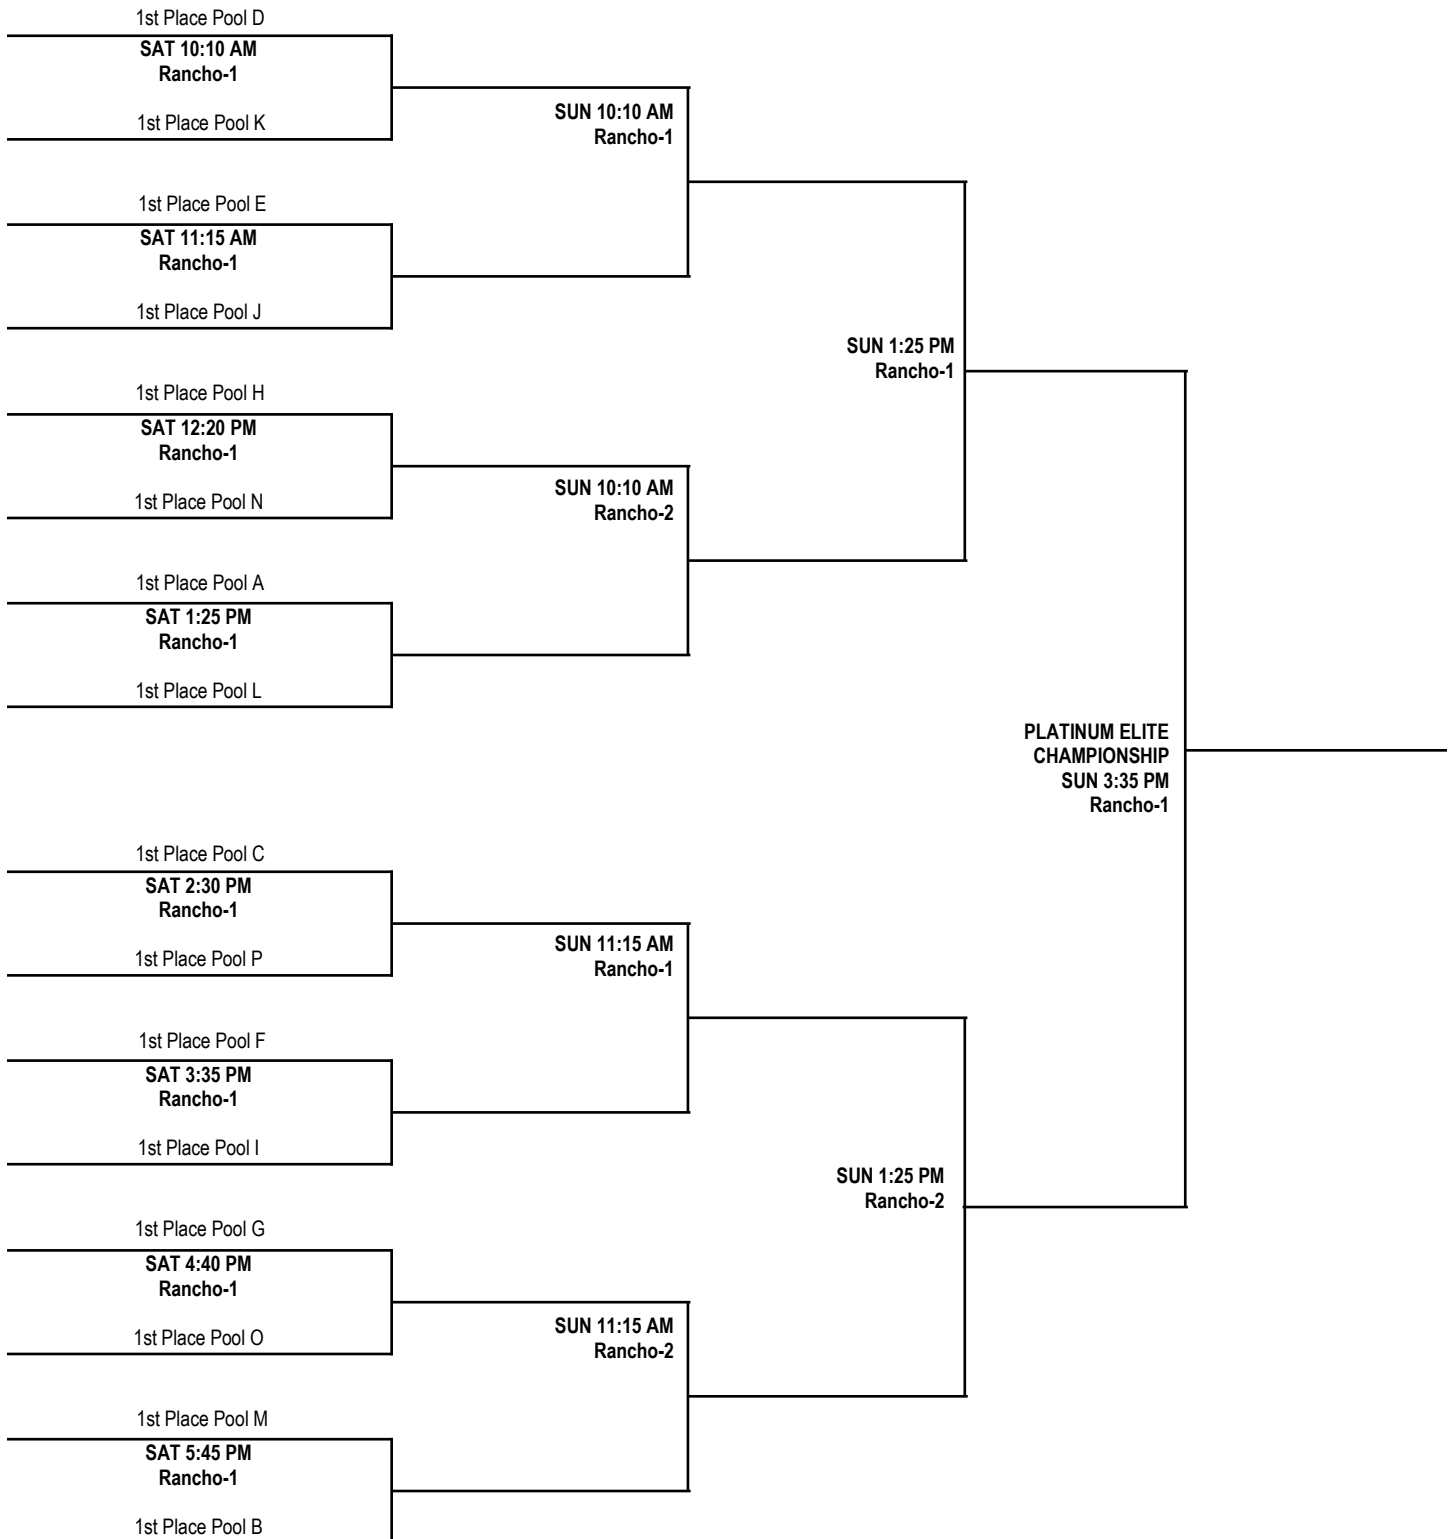

15U BOYS DIVISION PLATINUM ELITE CHAMPIONSHIP BRACKET