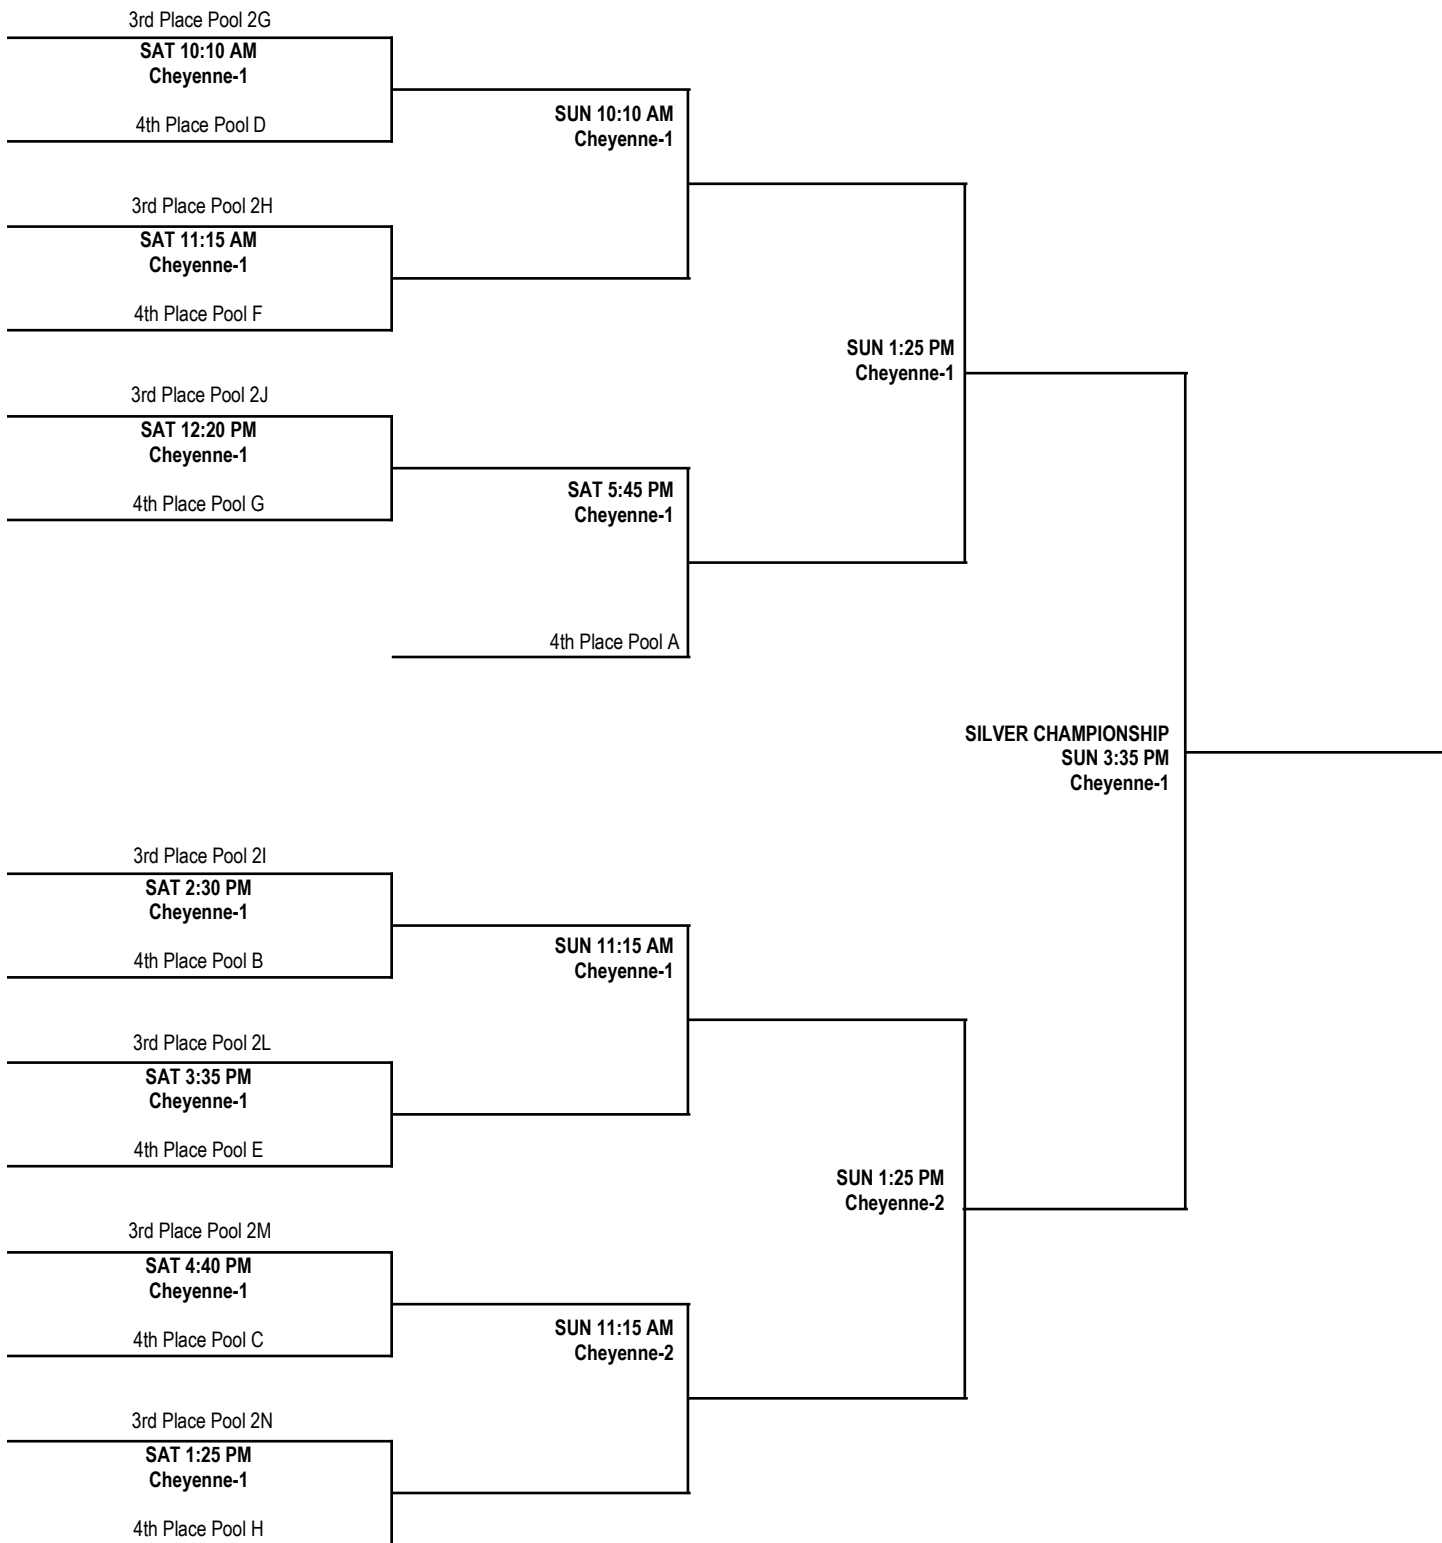

15U BOYS DIVISION GOLD ELITE CHAMPIONSHIP BRACKET

15U BOYS DIVISION GOLD CHAMPIONSHIP BRACKET

15U BOYS DIVISION GOLD CHAMPIONSHIP BRACKET

15U BOYS DIVISION SILVER CHAMPIONSHIP BRACKET

15U BOYS DIVISION BRONZE CHAMPIONSHIP BRACKET