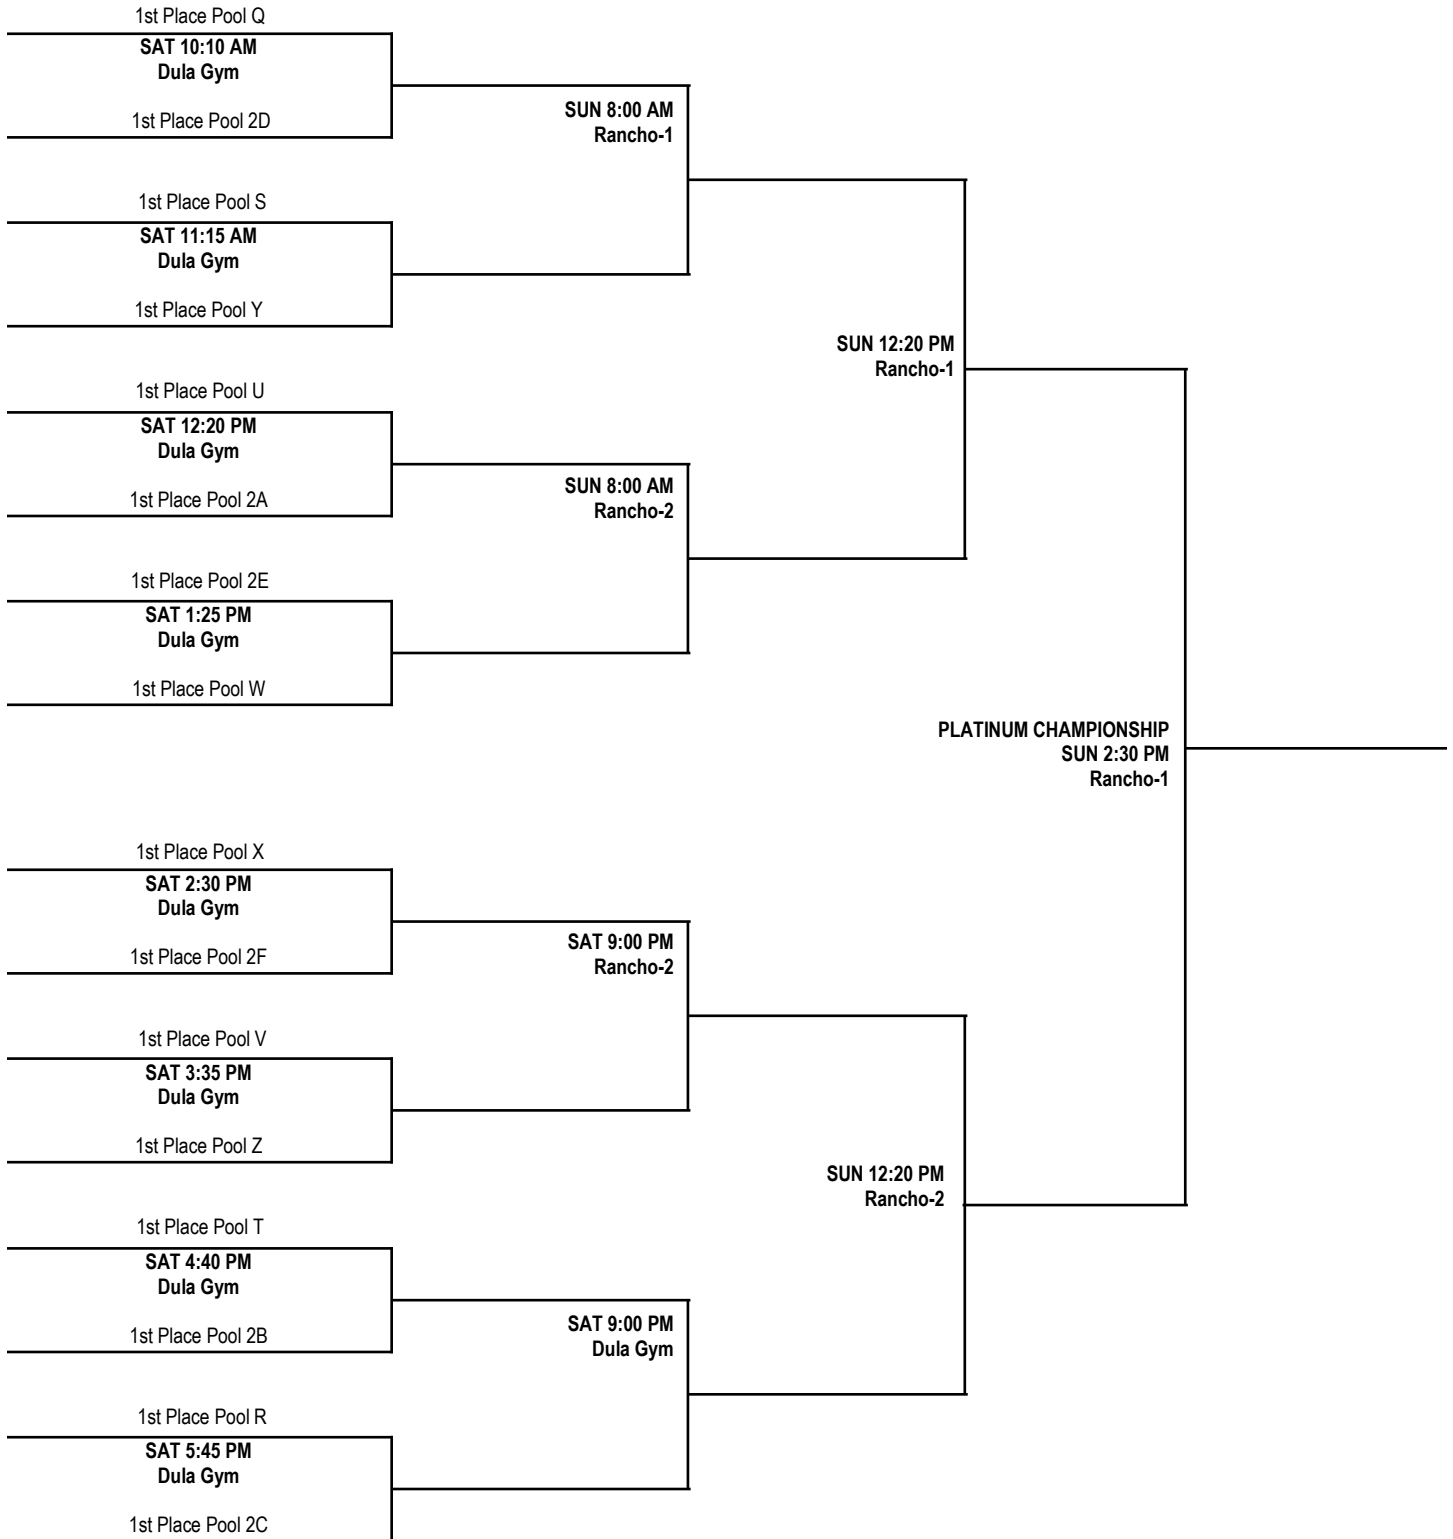

15U BOYS DIVISION PLATINUM ELITE CHAMPIONSHIP BRACKET

15U BOYS DIVISION PLATINUM ELITE CHAMPIONSHIP BRACKET

15U BOYS DIVISION PLATINUM CHAMPIONSHIP BRACKET

15U BOYS DIVISION PLATINUM CHAMPIONSHIP BRACKET