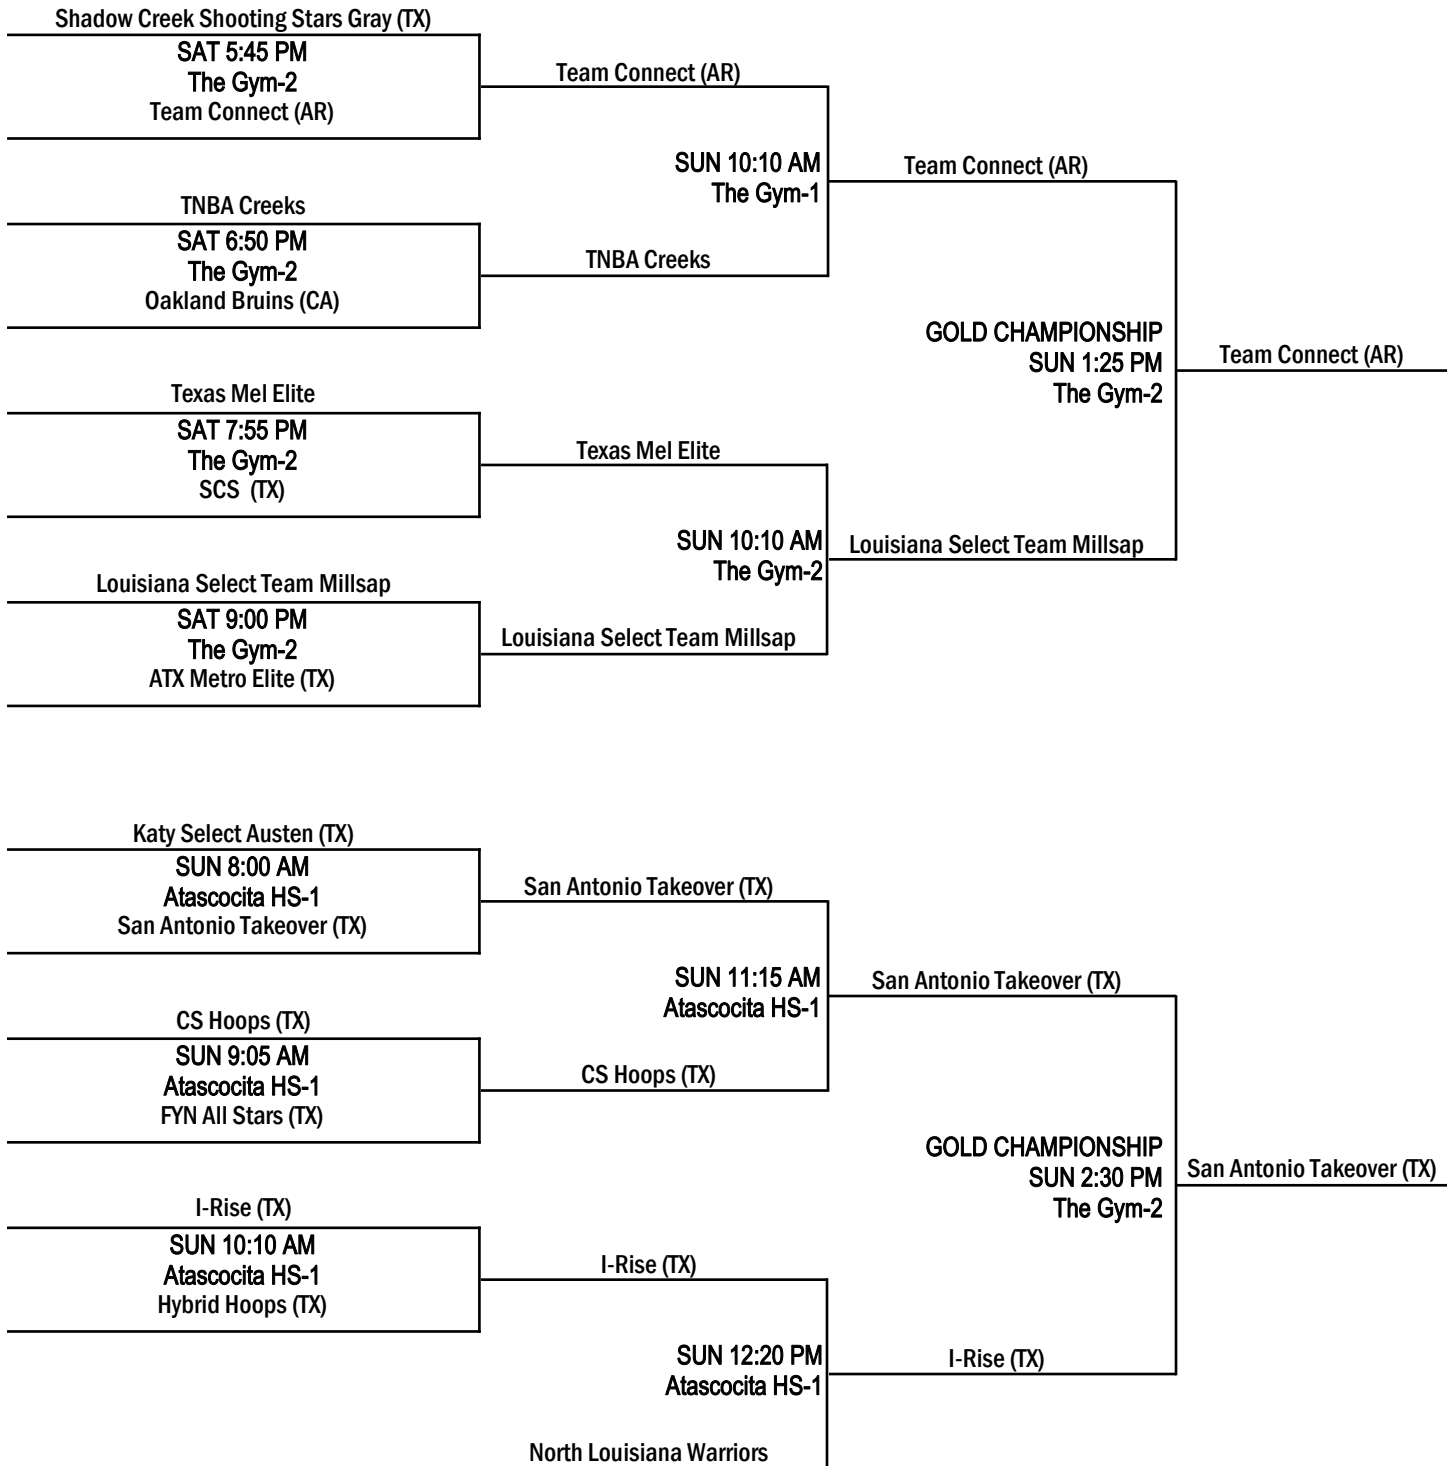

2018 KINGWOOD CLASSIC

15U BOYS DIVISION

Bracketing is done following NCAA regulations.
Home Team listed on top and wears light colors.