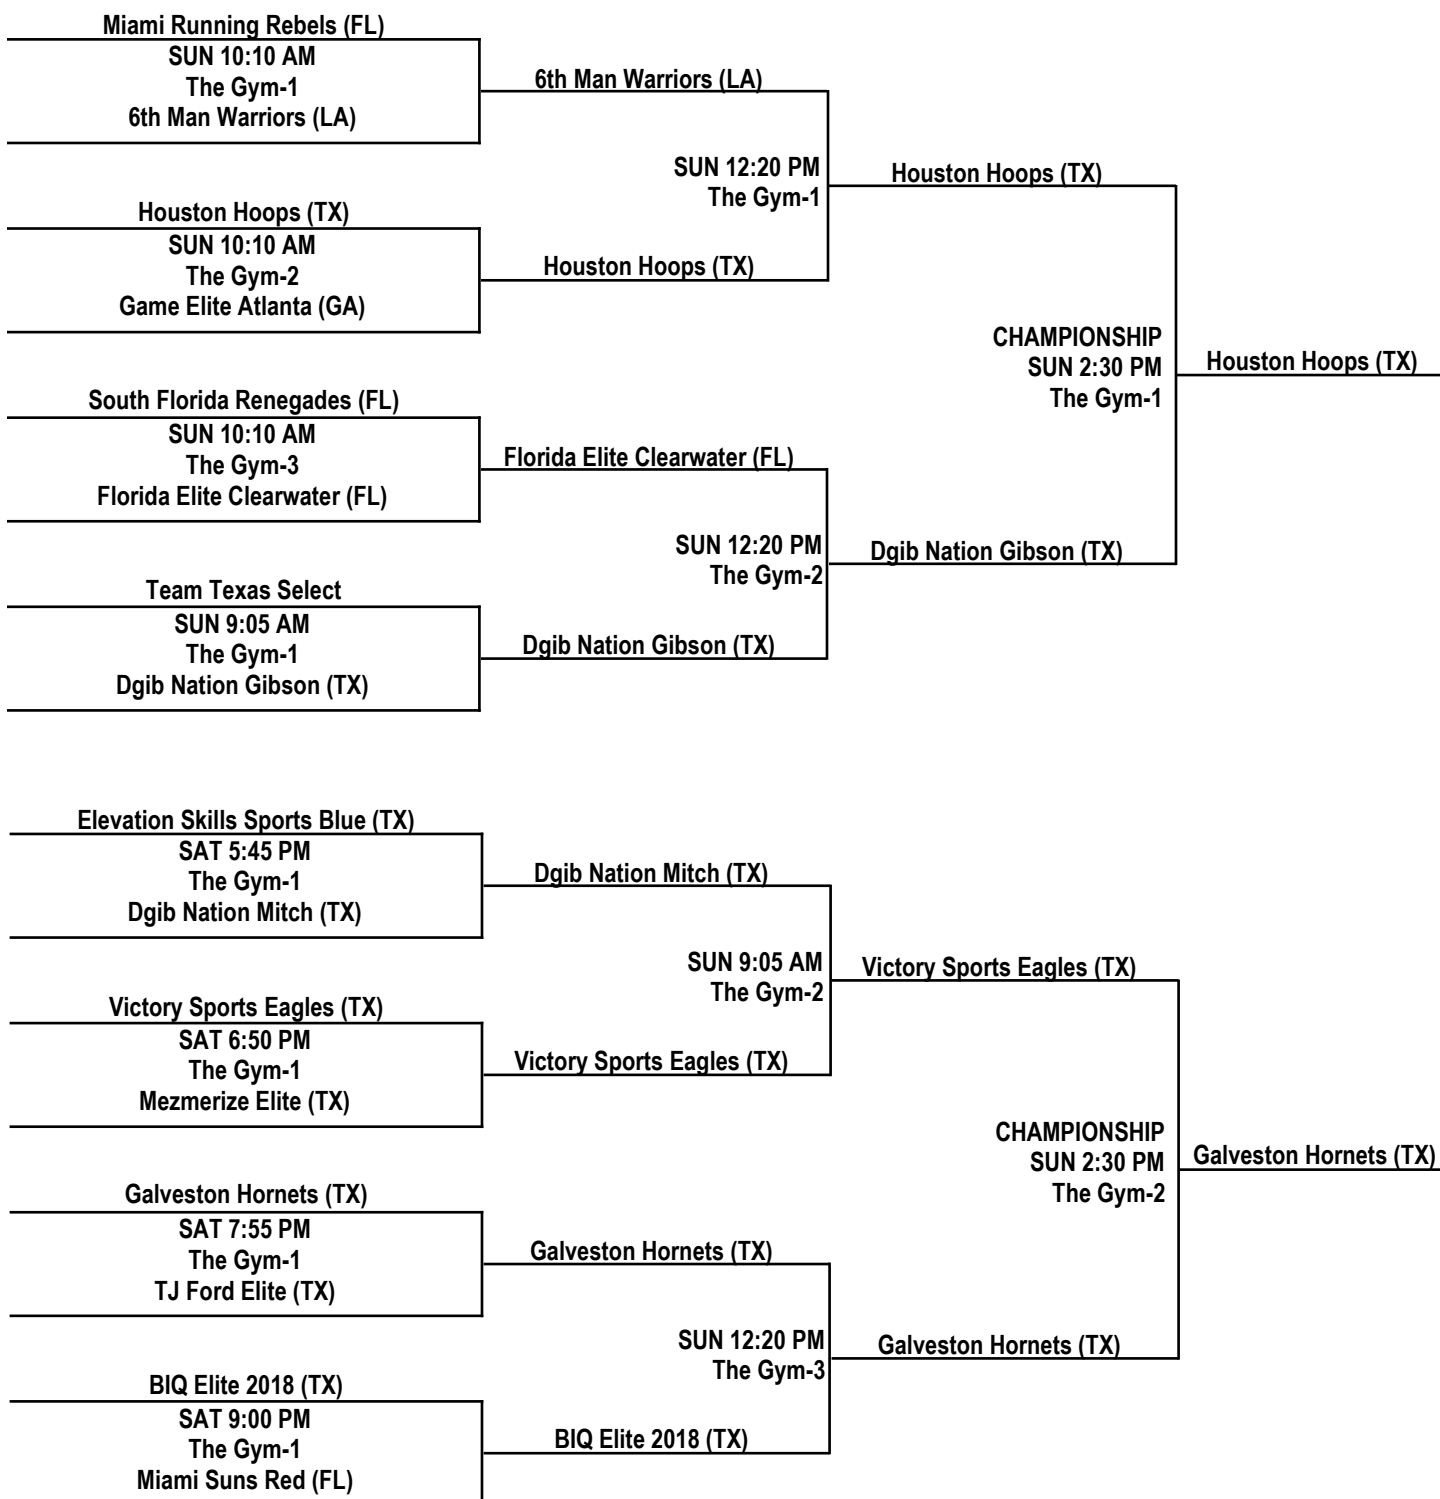

2015 KINGWOOD TOURNAMENT

15U BOYS DIVISION / PLATINUM BRACKETS

All bracketing is done following NCAA regulations.
Home Team listed on top and wears light colors.