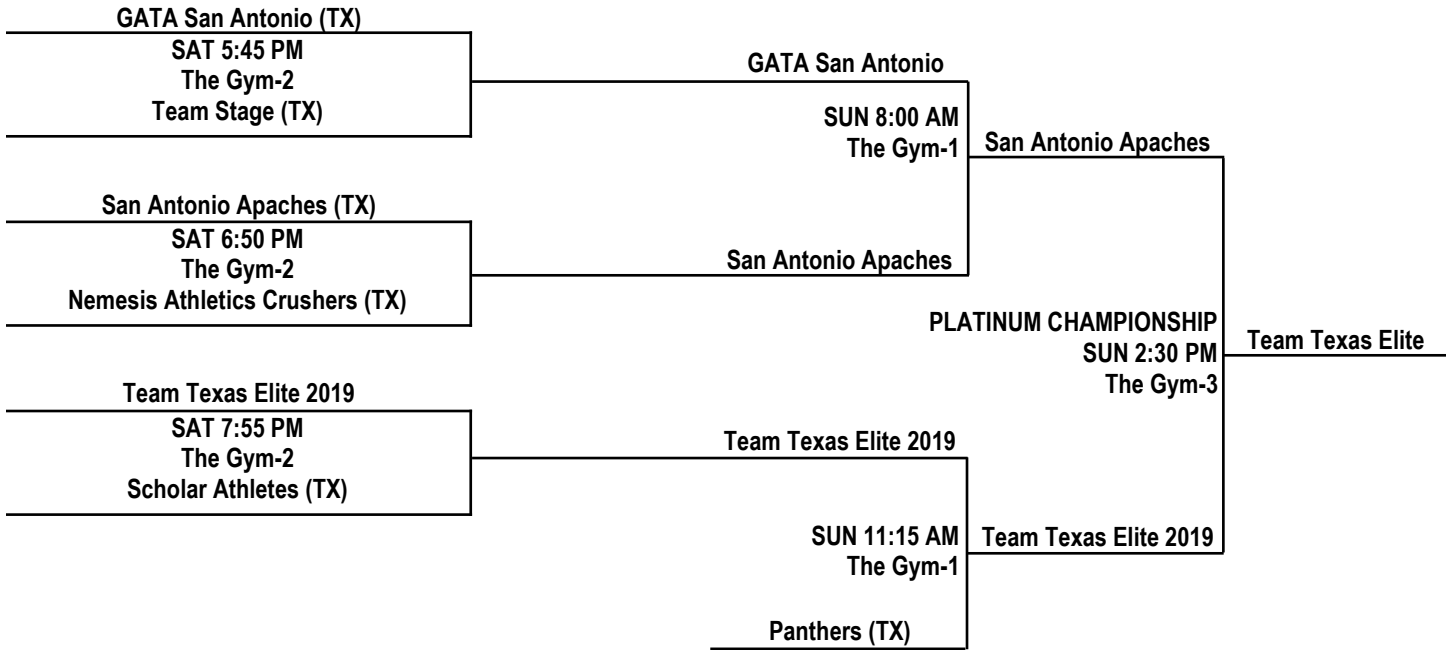

2015 KINGWOOD TOURNAMENT

15U BOYS DIVISION / PLATINUM BRACKET

All bracketing is done following NCAA regulations.
Home Team listed on top and wears light colors.