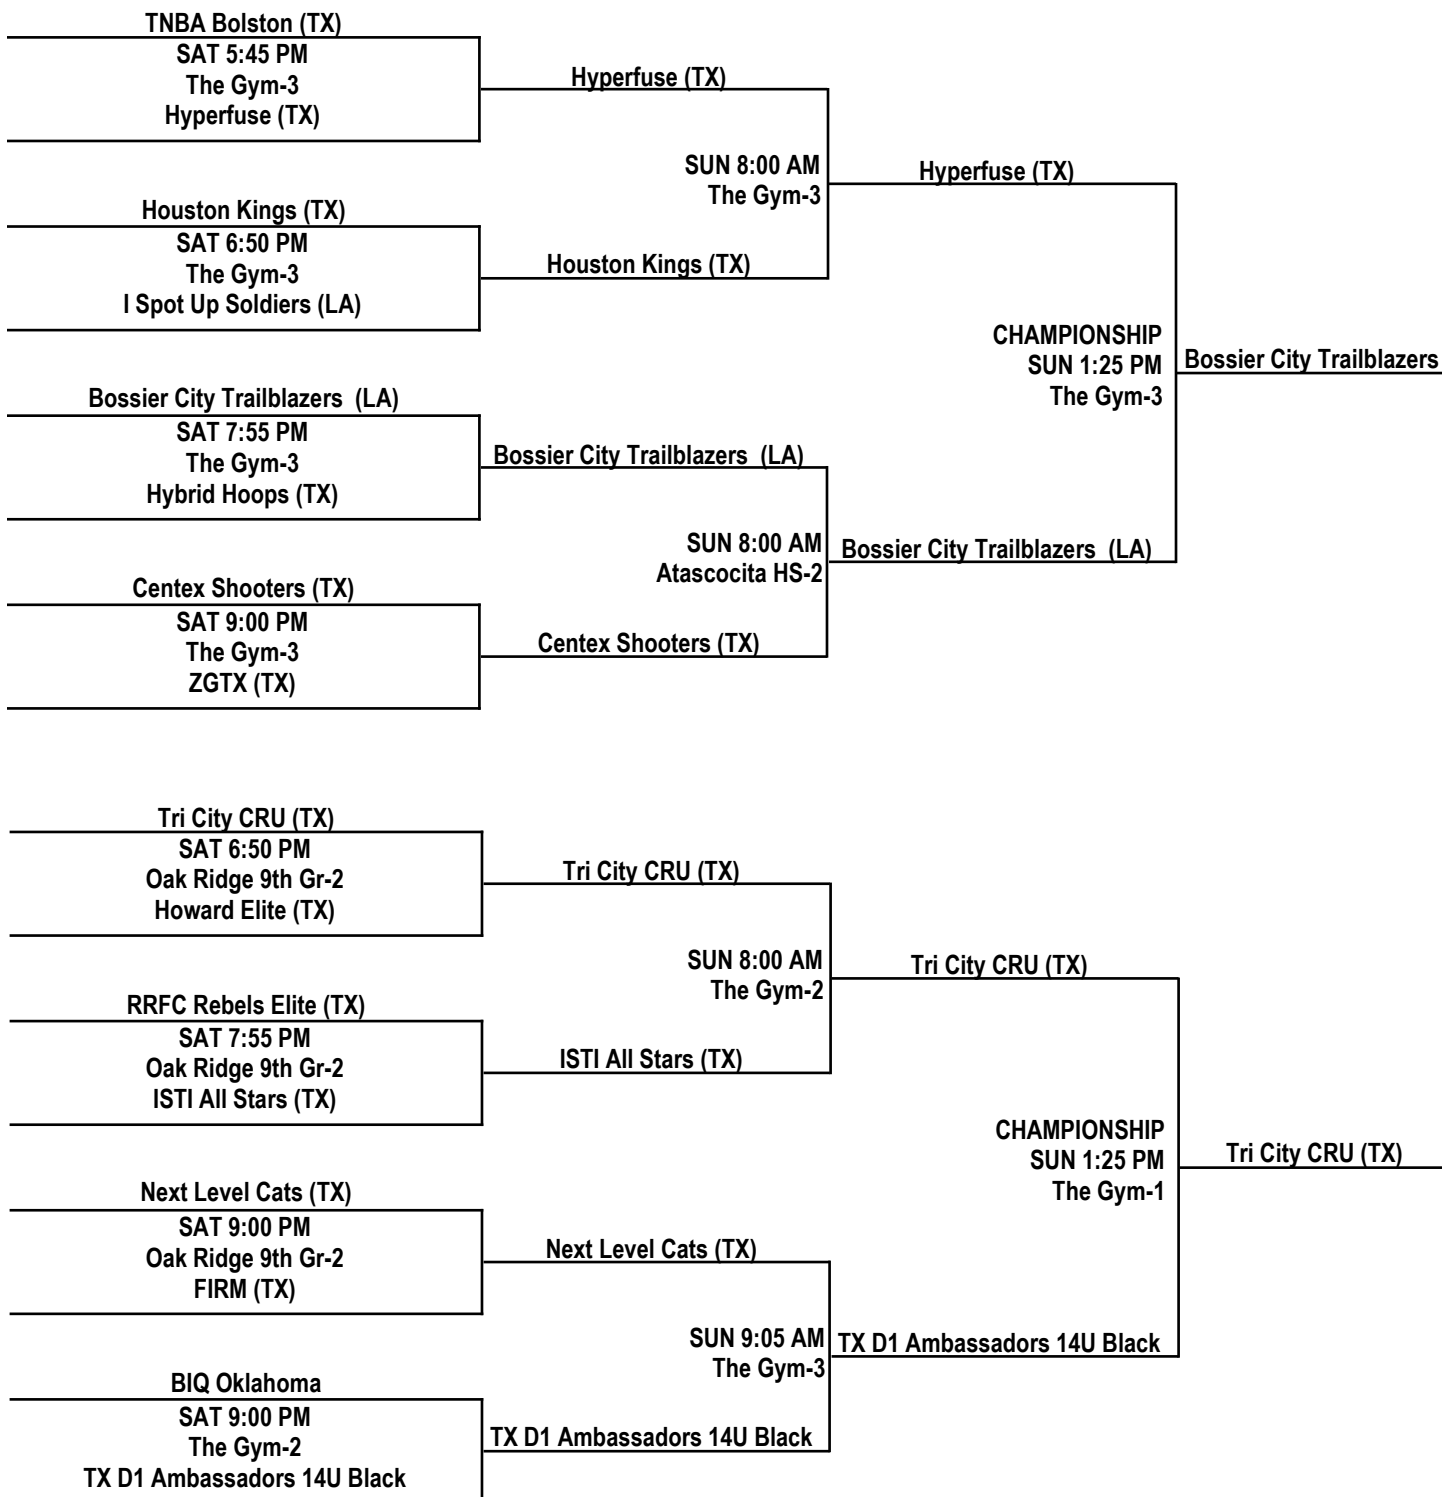

2015 KINGWOOD TOURNAMENT

15U BOYS DIVISION / GOLD BRACKETS

All bracketing is done following NCAA regulations.
Home Team listed on top and wears light colors.