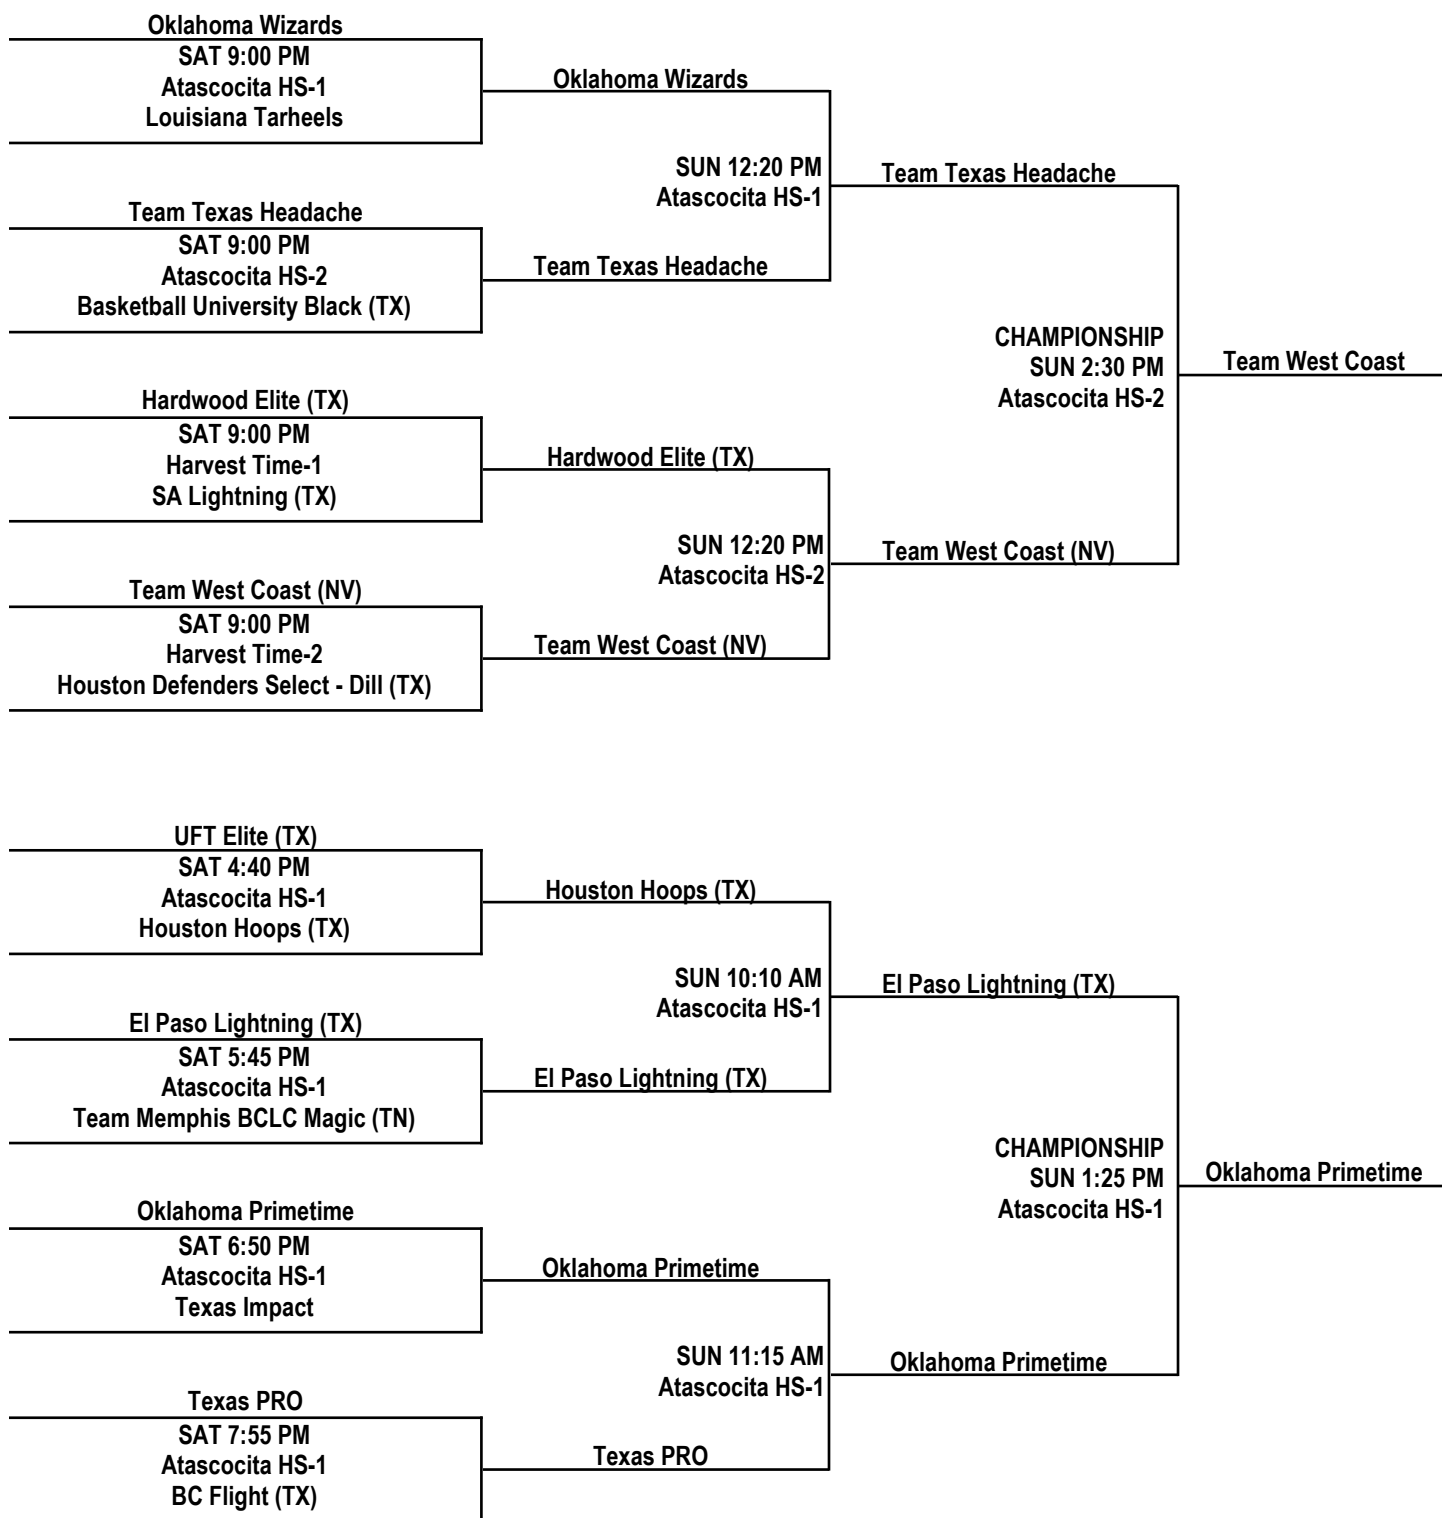

2014 KINGWOOD TOURNAMENT

15U BOYS DIVISION / BRACKETS

All Brackets are Platinum. Bracketing is done following NCAA regulations.
Home Team listed on top and wears light colors.