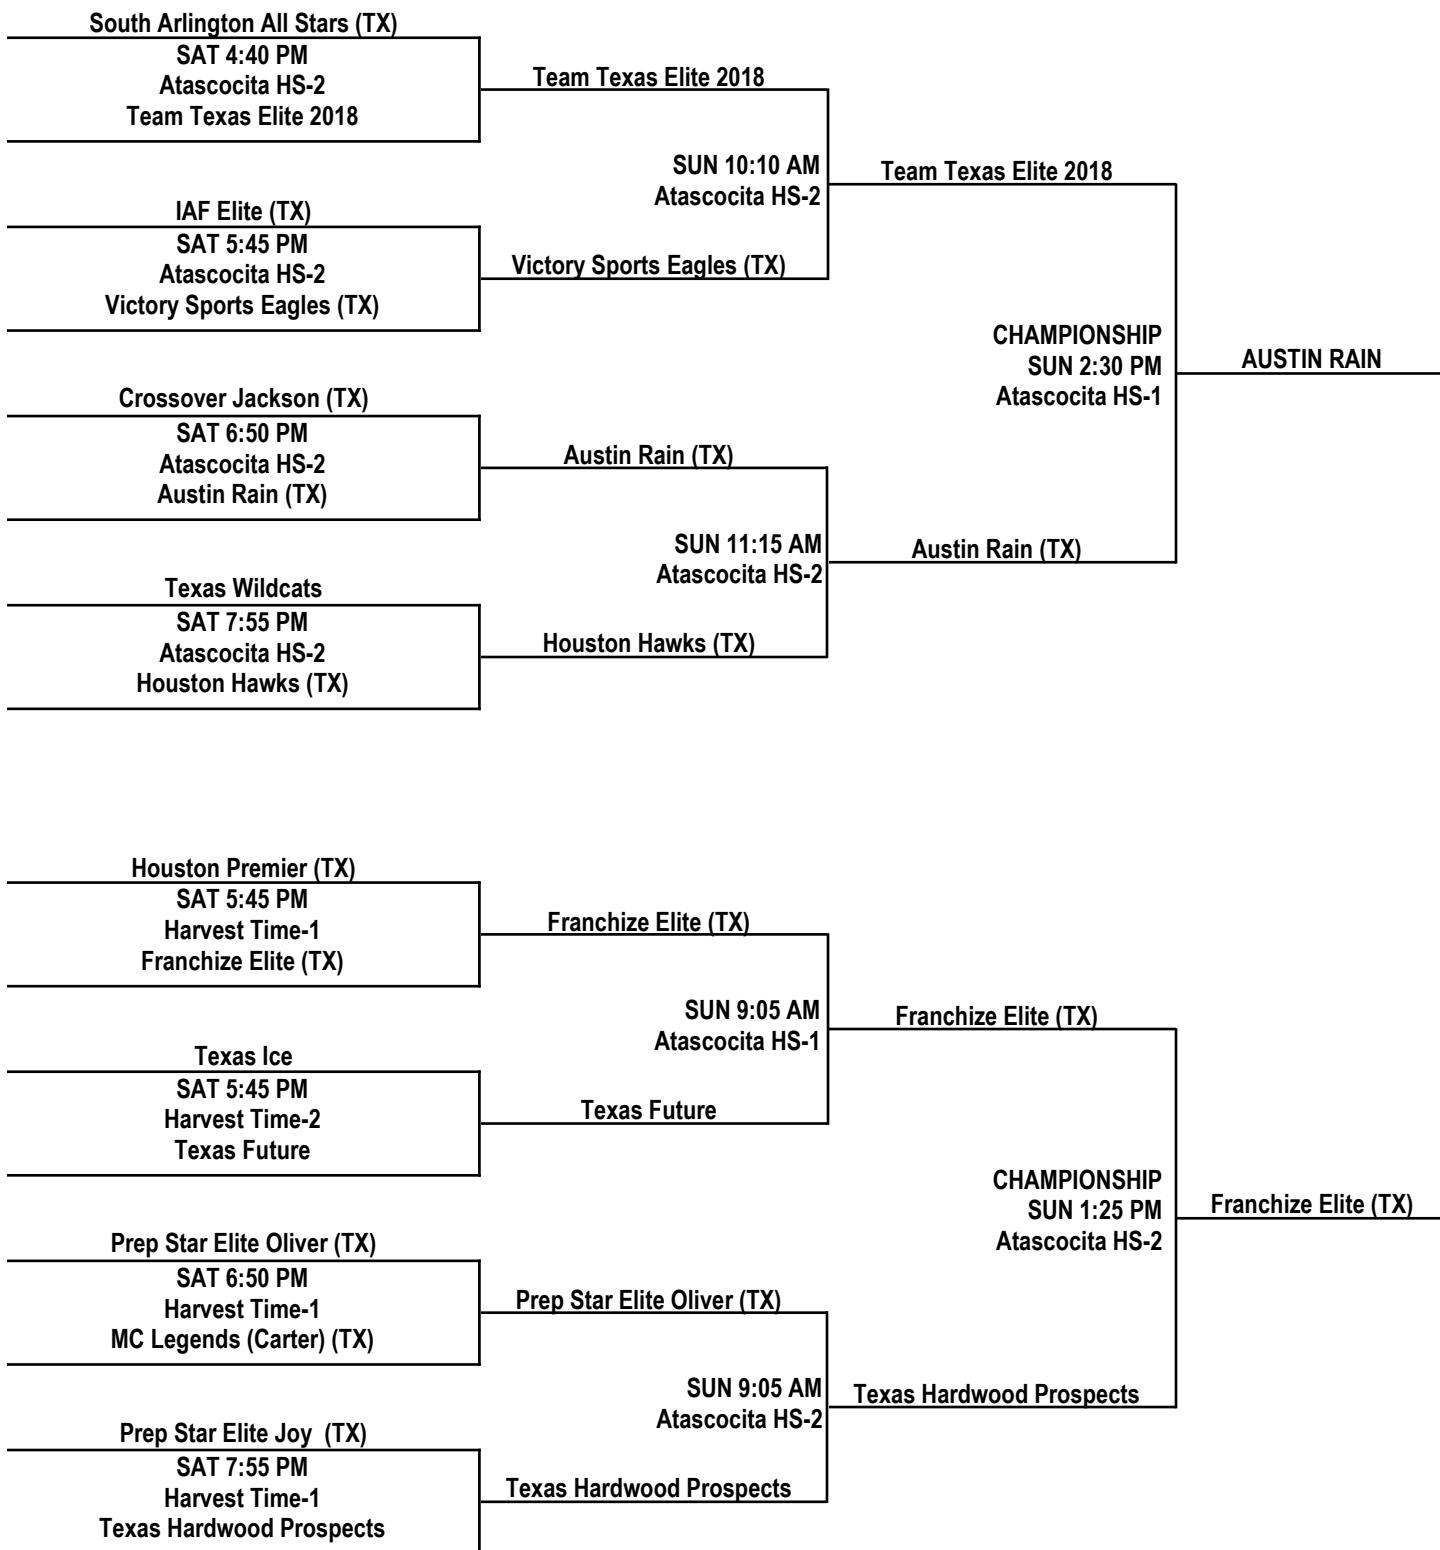

2014 KINGWOOD TOURNAMENT

15U BOYS DIVISION / BRACKETS

All Brackets are Platinum. Bracketing is done following NCAA regulations.
Home Team listed on top and wears light colors.