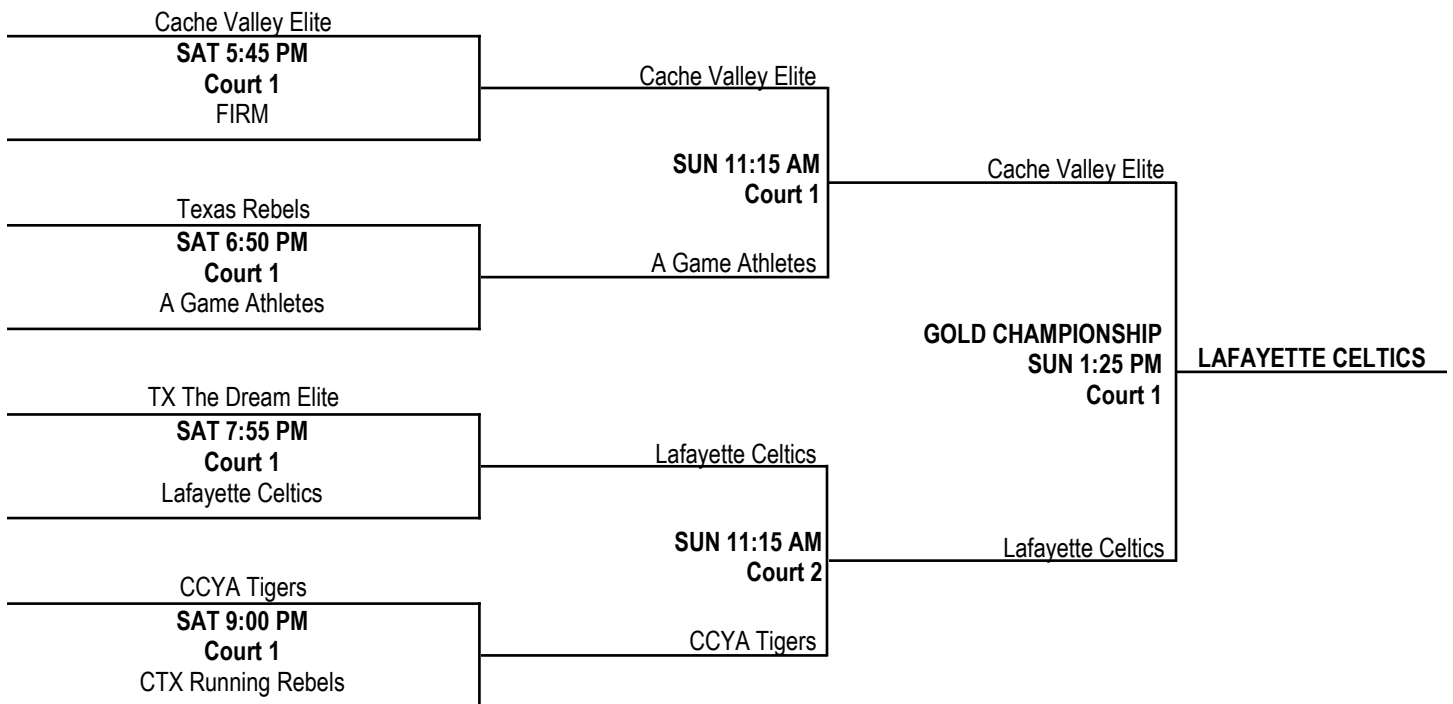

GOLD CHAMPIONSHIP BRACKET