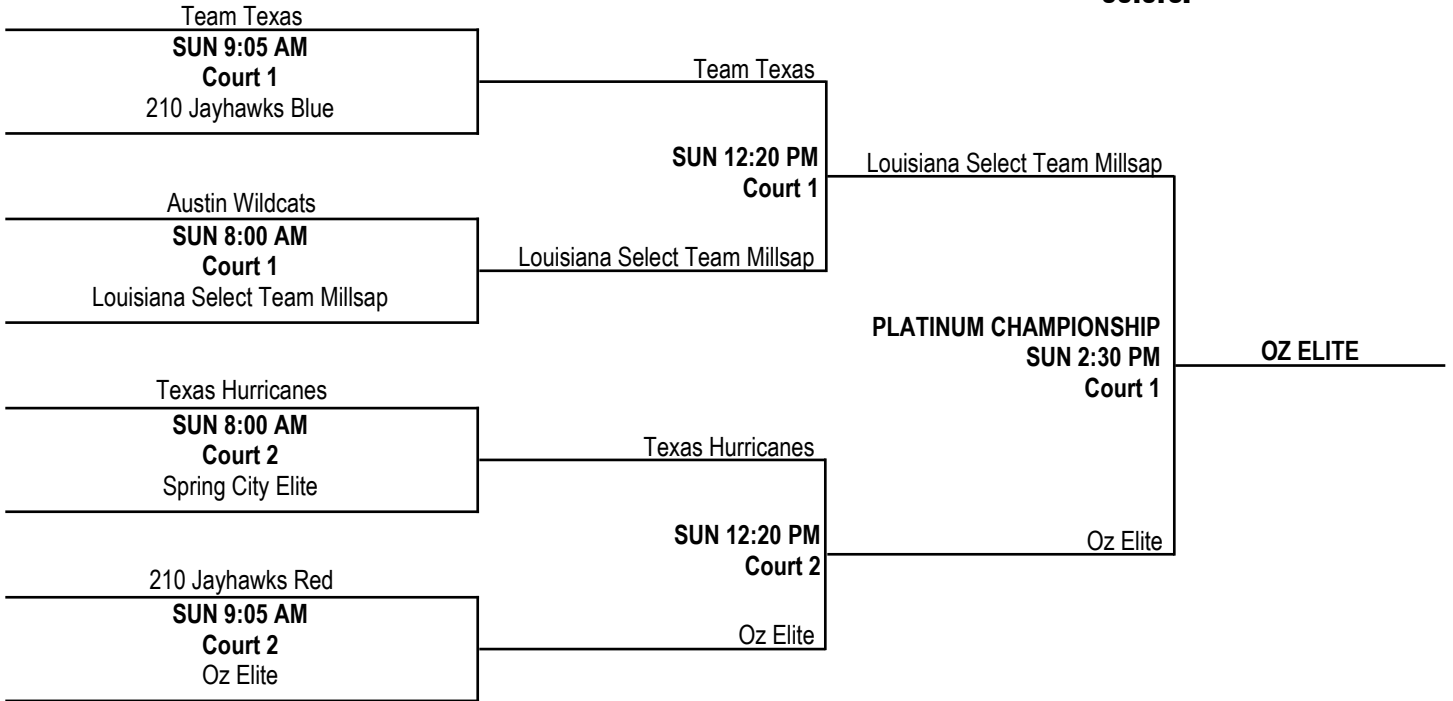

THE KINGWOOD 2013 / 15U BOYS DIVISION

PLATINUM CHAMPIONSHIP BRACKET

All Games at North Shore Sr High
Home Team listed on top and wears light colors.