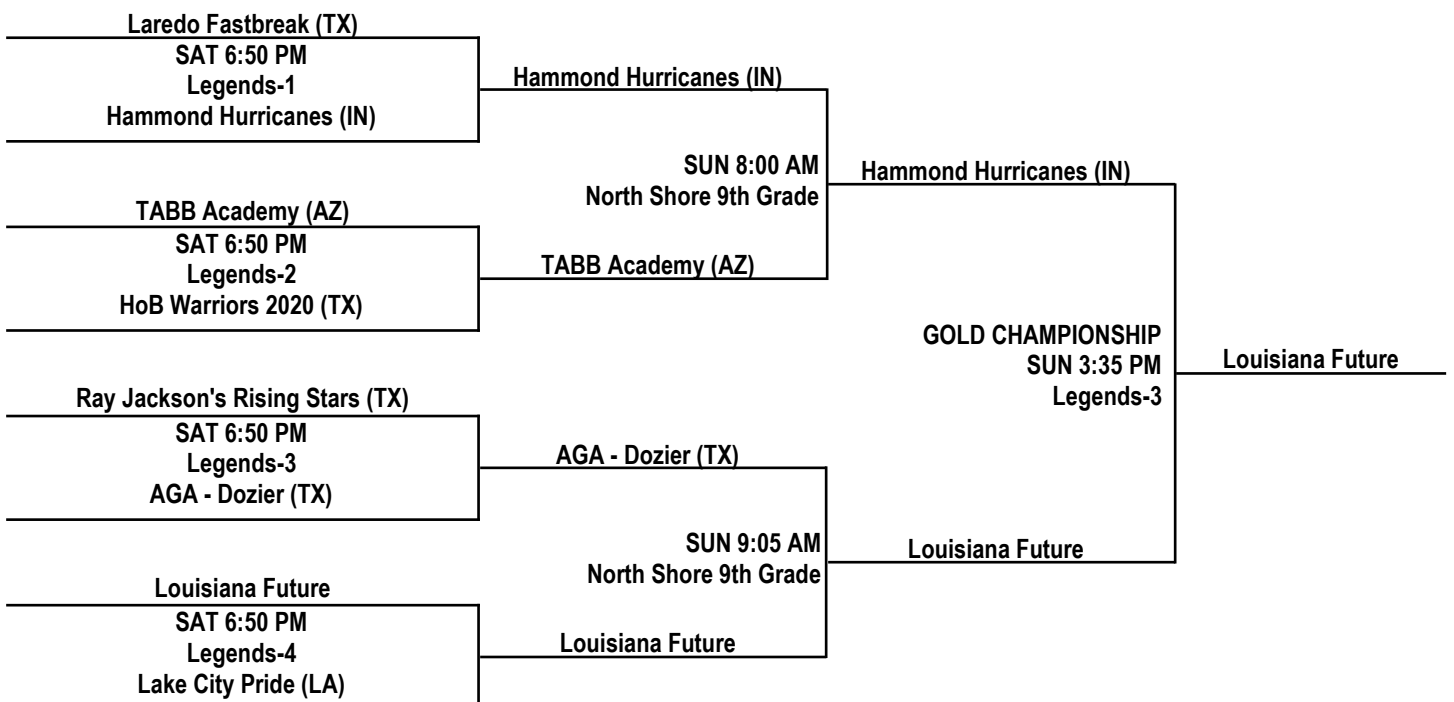

POOL E				
	TEAM	W	L	PLACE
E1	Houston Hoops Blue Chips 2021 (TX)	2	0	1st
E2	Austin Dawgs (TX)	0	2	3rd
E3	Hammond Hurricanes (IN)	1	1	2nd

POOL F				
	TEAM	W	L	PLACE
F1	Houston Hoops Red (LA)	0	2	4th
F2	South Arlington All-Stars (TX)	2	0	1st
F3	Laredo Fastbreak (TX)	1	1	3rd
F4	Ray Jackson's Rising Stars (TX)	1	1	2nd

POOL G				
	TEAM	W	L	PLACE
G1	Louisiana Future	1	1	3rd 0
G2	TABB Academy (AZ)	1	1	2nd +1
G3	RM5 Red (TX)	2	0	1st
G4	Renegade Outlawz (TX)	0	2	4th

2017 H-TOWN CLASSIC 15U BOYS DIVISION POOL PLAY

Gym Locations

FRIDAY, APRIL 21, 2017 MI3 CENTER	
TIME	COURT 6
9:30 PM	81 A1 v A3 15

SATURDAY, APRIL 22, 2017 LEGENDS SPORTS COMPLEX				
TIME	COURT 1	COURT 2	COURT 3	COURT 4
9:05 AM	68 B1 v B2 54	38 D2 v D3 20	25 E2 v E3 71	49 C2 v C3 61
10:10 AM	—	—	49 F1 v F3 52	66 F2 v F4 34
11:15 AM	17 A3 v A2 75	65 B2 v B3 68	53 E3 v E1 63	36 G2 v G3 47
12:20 PM	—	48 D3 v D1 27	76 G1 v G4 57	63 C1 v C2 50
1:25 PM	53 B3 v B1 71	59 F4 v F3 58	56 E1 v E2 31	43 F1 v F2 51
2:30 PM	—	56 G3 v G1 36	—	—
3:35 PM	61 A2 v A1 49	26 D1 v D2 47	45 G4 v G2 57	60 C3 v C1 58

2017 H-TOWN CLASSIC

15U BOYS DIVISION / PLATINUM BRACKET

GOLD BRACKET

2017 H-TOWN CLASSIC

15U BOYS DIVISION / SILVER BRACKET

Home Team listed on top and wears light colors.