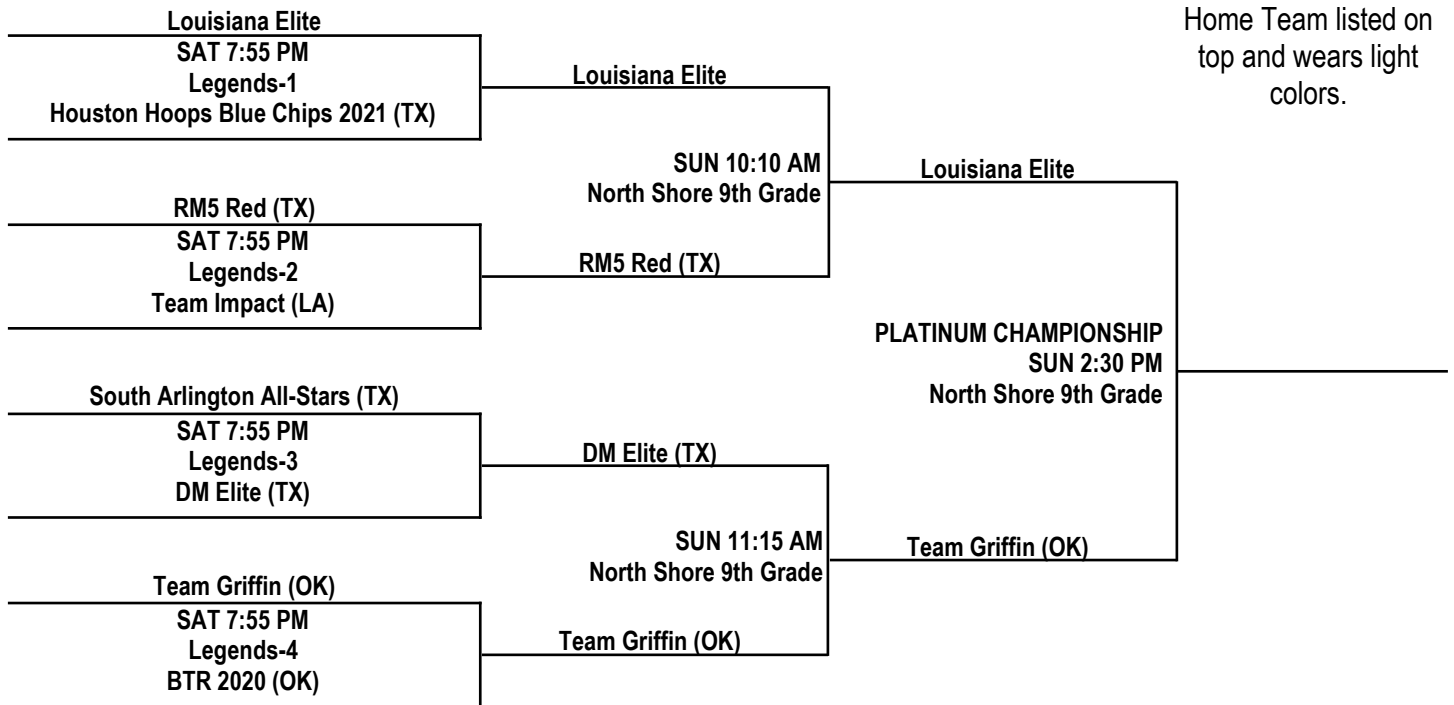

POOL E				
	TEAM	W	L	PLACE
E1	Houston Hoops Blue Chips 2021 (TX)	2	0	1st
E2	Austin Dawgs (TX)	0	2	3rd
E3	Hammond Hurricanes (IN)	1	1	2nd

POOL F				
	TEAM	W	L	PLACE
F1	Houston Hoops Red (LA)	0	2	4th
F2	South Arlington All-Stars (TX)	2	0	1st
F3	Laredo Fastbreak (TX)	1	1	3rd
F4	Ray Jackson's Rising Stars (TX)	1	1	2nd

POOL G				
	TEAM	W	L	PLACE
G1	Louisiana Future	1	1	3rd 0
G2	TABB Academy (AZ)	1	1	2nd +1
G3	RM5 Red (TX)	2	0	1st
G4	Renegade Outlawz (TX)	0	2	4th

2017 H-TOWN CLASSIC 15U BOYS DIVISION POOL PLAY

Gym Locations

FRIDAY, APRIL 21, 2017 MI3 CENTER	
TIME	COURT 6
9:30 PM	81 A1 v A3 15

SATURDAY, APRIL 22, 2017 LEGENDS SPORTS COMPLEX				
TIME	COURT 1	COURT 2	COURT 3	COURT 4
9:05 AM	68 B1 v B2 54	38 D2 v D3 20	25 E2 v E3 71	49 C2 v C3 61
10:10 AM	—	—	49 F1 v F3 52	66 F2 v F4 34
11:15 AM	17 A3 v A2 75	65 B2 v B3 68	53 E3 v E1 63	36 G2 v G3 47
12:20 PM	—	48 D3 v D1 27	76 G1 v G4 57	63 C1 v C2 50
1:25 PM	53 B3 v B1 71	59 F4 v F3 58	56 E1 v E2 31	43 F1 v F2 51
2:30 PM	—	56 G3 v G1 36	—	—
3:35 PM	61 A2 v A1 49	26 D1 v D2 47	45 G4 v G2 57	60 C3 v C1 58

2017 H-TOWN CLASSIC

15U BOYS DIVISION / PLATINUM BRACKET

GOLD BRACKET

2017 H-TOWN CLASSIC

15U BOYS DIVISION / SILVER BRACKET

Home Team listed on top and wears light colors.