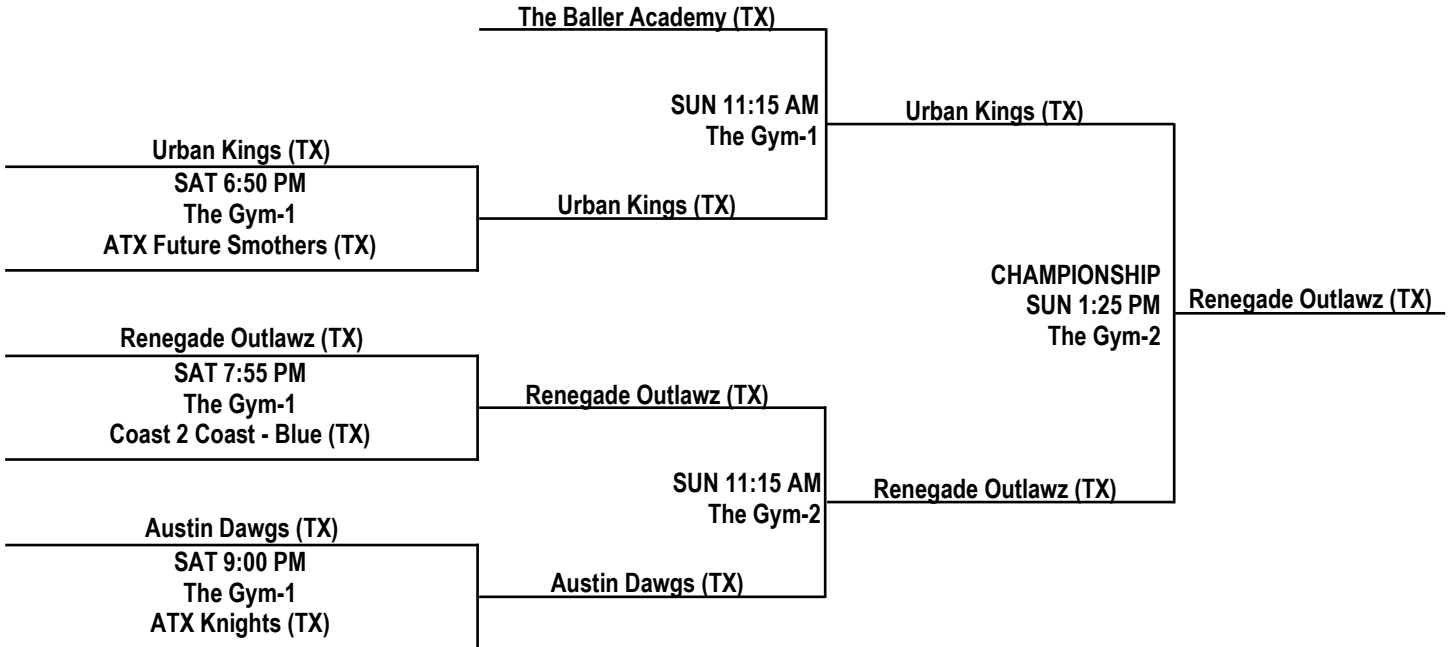

Home team is listed first and wears light colors

FRIDAY, APRIL 15, 2016 THE GYM			
TIME	COURT 1	COURT 2	COURT 3
6:15 PM	—	—	73 B2 v B3 68
7:20 PM	69 C1 v C2 26	54 F2 v F3 35	—
8:25 PM	57 A1 v A3 21	38 H1 v H3 51	63 I1 v I2 64
9:30 PM	57 E1 v E3 21	38 K2 v K3 51	48 L2 v L3 51

SATURDAY, APRIL 16, 2016 THE GYM			
TIME	COURT 1	COURT 2	COURT 3
8:00 AM	59 D2 v D1 63	32 J2 v J3 50	—
9:05 AM	52 I2 v I3 54	43 J1 v J4 51	64 H2 v H1 58
10:10 AM	28 A3 v A2 51	26 E3 v E2 37	49 F1 v F2 45
11:15 AM	52 C3 v C1 68	49 K1 v K2 25	21 L3 v L1 73
12:20 PM	50 D3 v D4 65	57 J3 v J1 52	27 B3 v B1 101
1:25 PM	34 I3 v I1 55	51 L1 v L2 15	49 J4 v J2 41
2:30 PM	26 E2 v E1 80	71 H3 v H2 62	33 F3 v F1 54
3:35 PM	23 A2 v A1 38	37 C2 v C3 39	67 B1 v B2 25
4:40 PM	62 K3 v K1 19	74 D1 v D3 67	56 D4 v D2 49

2016 H-TOWN CLASSIC

15U BOYS DIVISION / PLATINUM BRACKETS

Bracketing is done following NCAA regulations.
Home Team listed on top and wears light colors.

2016 H-TOWN CLASSIC

15U BOYS DIVISION / GOLD BRACKET

Bracketing is done following NCAA regulations. Home Team listed on top and wears light colors.

15U BOYS DIVISION / SILVER BRACKETS