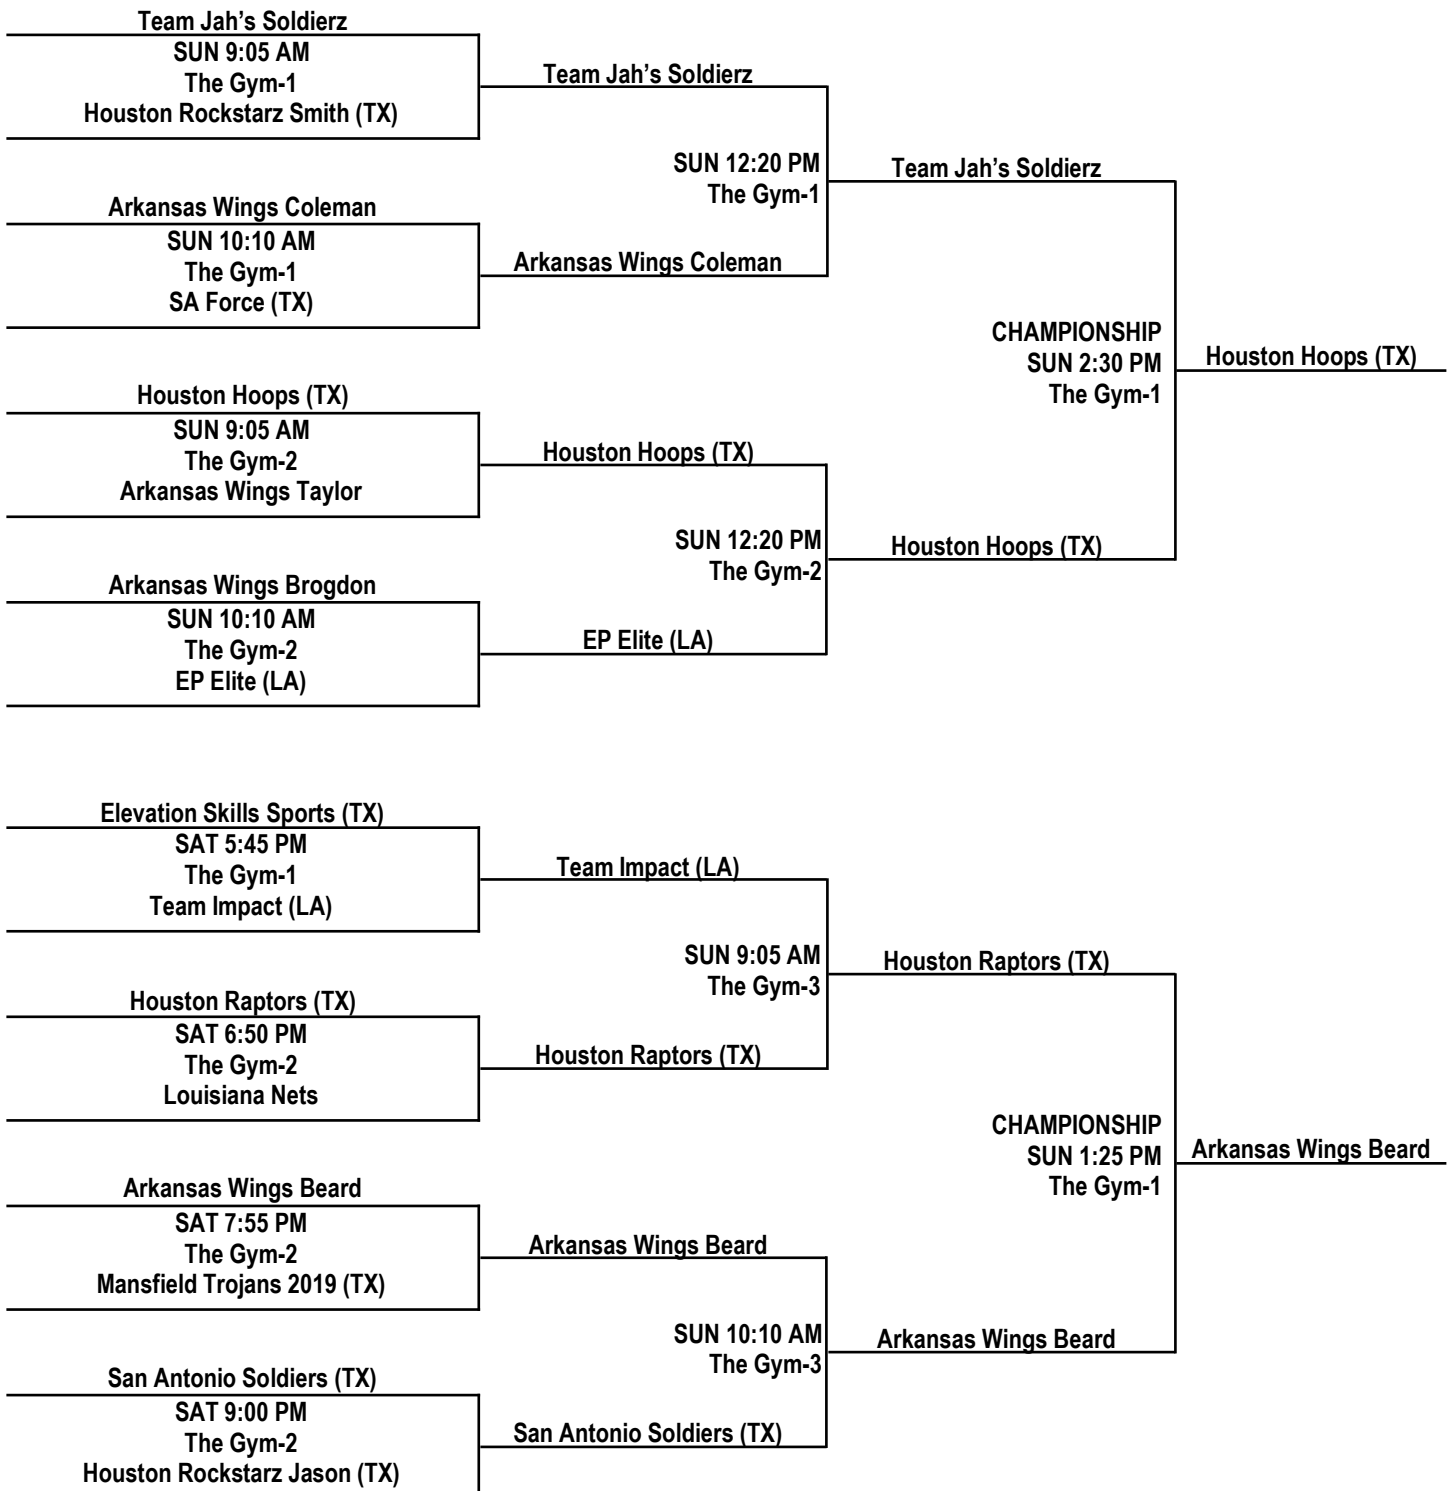

2016 H-TOWN CLASSIC

15U BOYS DIVISION / PLATINUM BRACKETS

Bracketing is done following NCAA regulations.
Home Team listed on top and wears light colors.