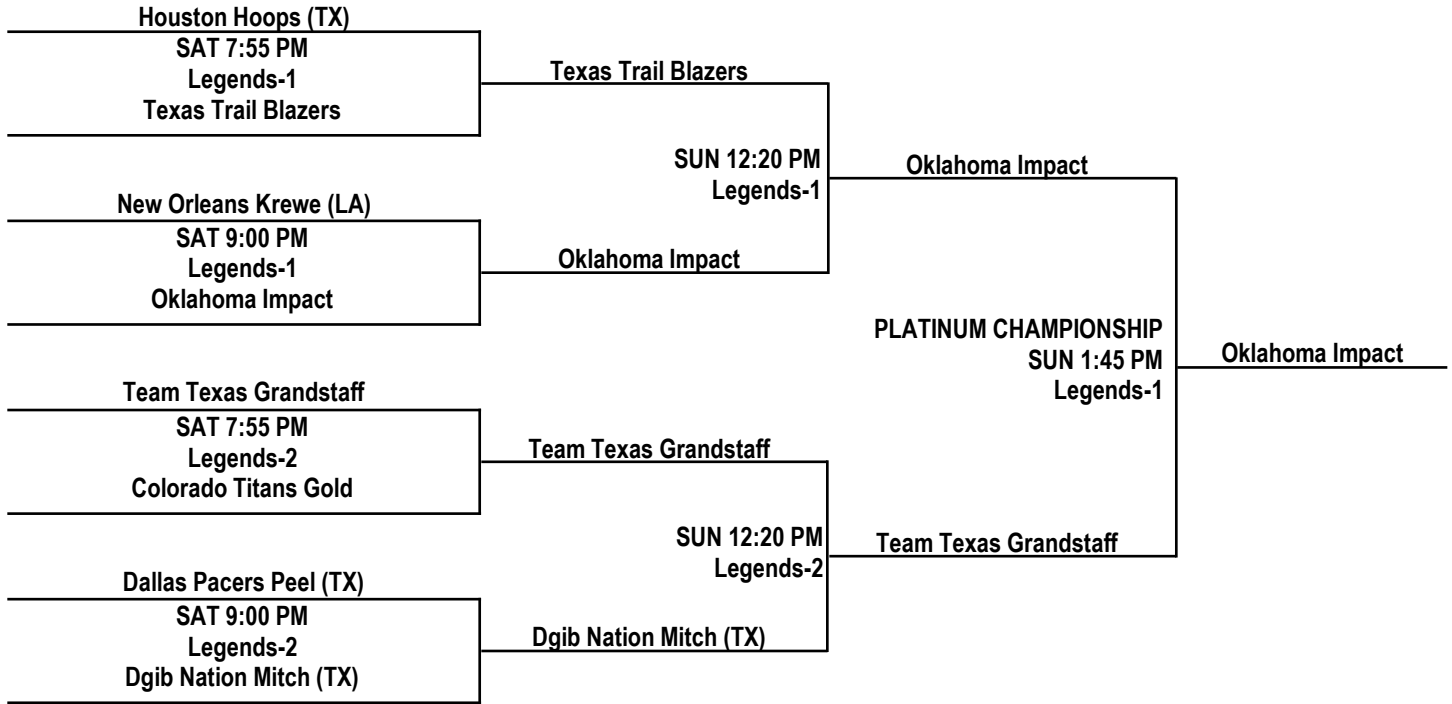

2015 H-TOWN CLASSIC

15U BOYS DIVISION / PLATINUM BRACKET