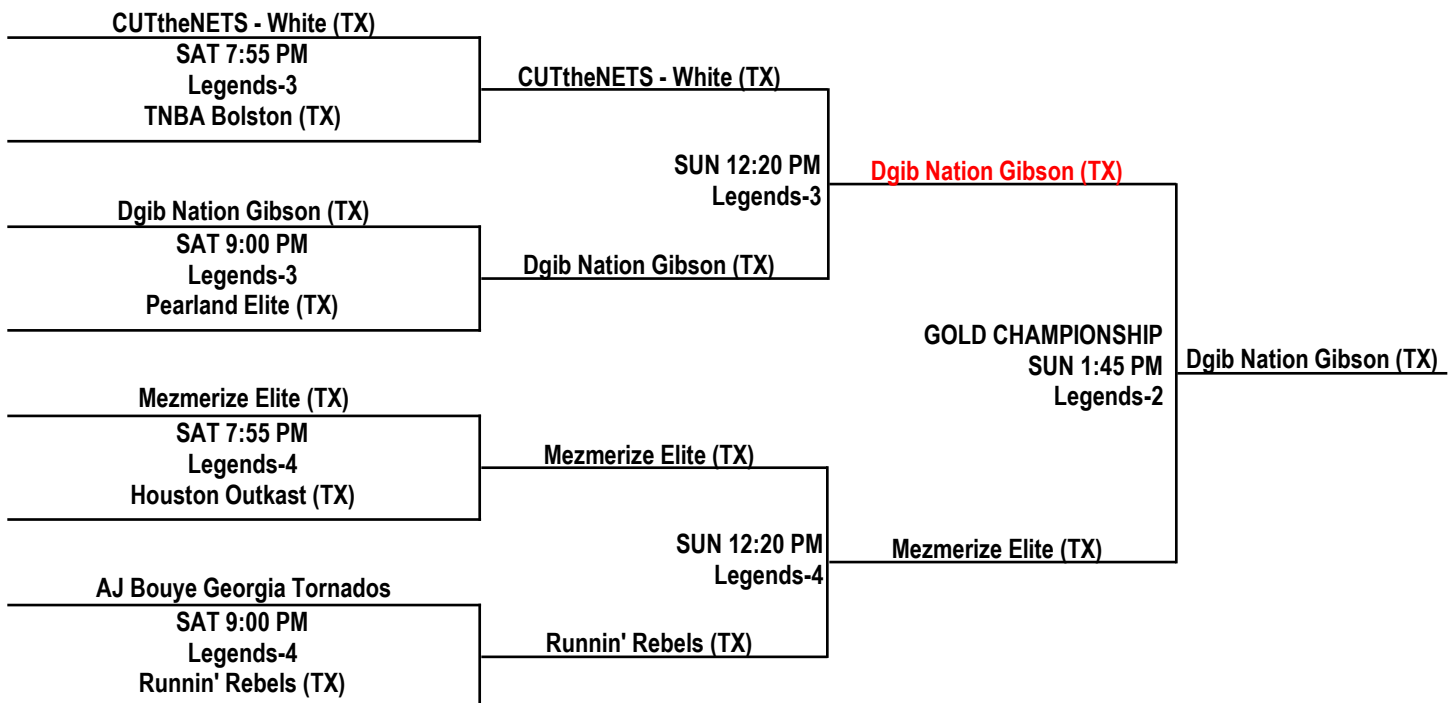

2015 H-TOWN CLASSIC

15U BOYS DIVISION POOLS

POOL A

	TEAM	W	L	PLACE
A1	Houston Hoops (TX)	2	0	1st
A2	CUTtheNETS - White (TX)	1	1	2nd
A3	Arlington Hurricanes Elite (TX)	0	2	3rd

POOL B

	TEAM	W	L	PLACE
B1	Team Texas Grandstaff	2	0	1st
B2	CUTtheNETS - Blue (TX)	0	2	3rd
B3	Mezmerize Elite (TX)	1	1	2nd

POOL C

	TEAM	W	L	PLACE
C1	Oklahoma Impact	2	0	1st
C2	Pearland Elite (TX)	1	1	2nd
C3	The Force (CO)	0	2	3rd

POOL D

	TEAM	W	L	PLACE
D1	AJ Bouye Georgia Tornados	1	1	2nd
D2	Dallas Pacers Peel (TX)	2	0	1st
D3	Sugar Land Phenoms (TX)	0	2	3rd

POOL E

	TEAM	W	L	PLACE
E1	New Orleans Krewe (LA)	2	0	1st
E2	Super Stars (TX)	0	2	3rd
E3	Dgib Nation Gibson (TX)	1	1	2nd

POOL F

	TEAM	W	L	PLACE
F1	Colorado Titans Gold	2	0	1st
F2	Dallas Pacers Bell (TX)	0	2	3rd
F3	Houston Outkast (TX)	1	1	2nd

SATURDAY, APRIL 11, 2015 MI3 CENTER	
<i>TIME</i>	<i>COURT 6</i>
3:35 PM	44 C3 v C1 63

2015 H-TOWN CLASSIC

15U BOYS DIVISION / PLATINUM BRACKET

15U BOYS DIVISION / GOLD BRACKET

2015 H-TOWN CLASSIC

15U BOYS DIVISION / SILVER BRACKET