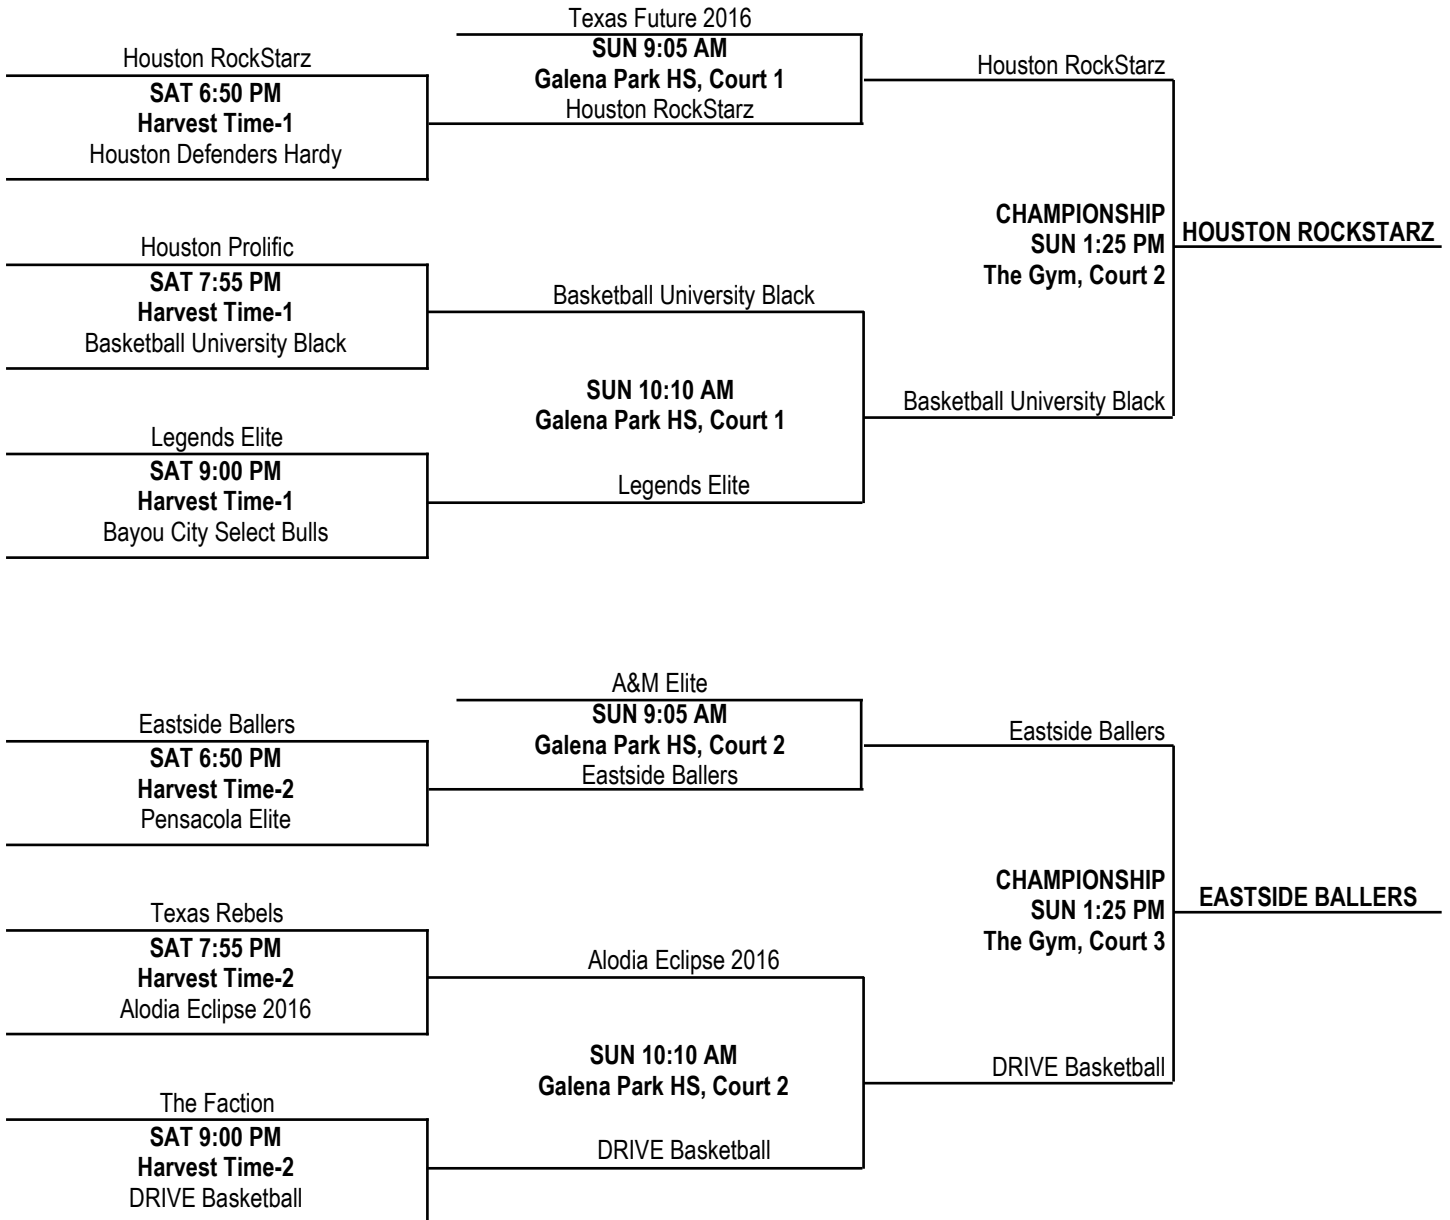

2013 H-TOWN CLASSIC / 15U BOYS DIVISION

CHAMPIONSHIP BRACKETS

All Brackets are Platinum. Bracketing is done following NCAA regulations.

The Gym: 2325 Atascocita Rd, Humble, TX 77396

Harvest Time: 17770 Imperial Valley Dr, Houston, TX 77060

Legends: 602 Pruitt Rd, Spring, TX 77380

St. Paul AME: 1554 Gears Rd, Houston, TX 77067

Galena Park High School: 1000 Keene St, Galena Park, TX 77547

Home Team listed on top and wears light colors.