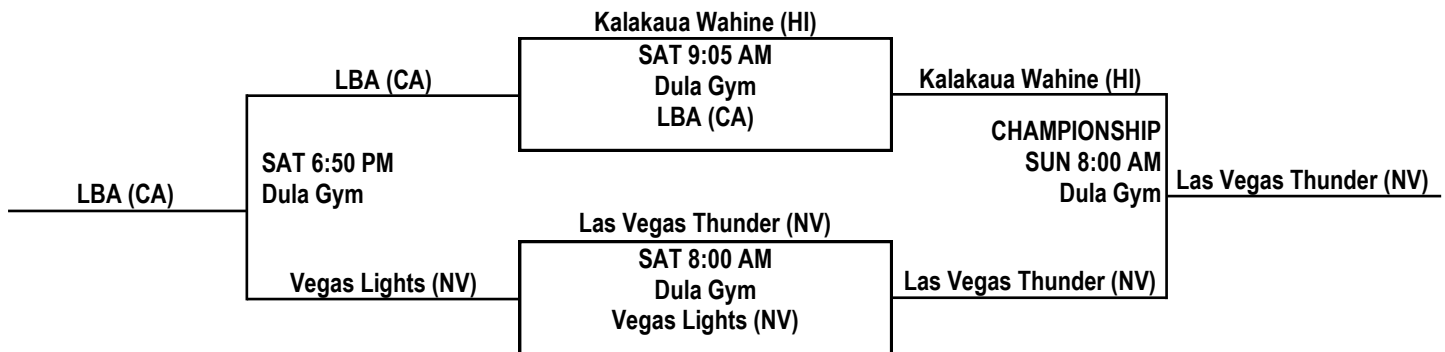

LAS VEGAS LIVE 2014

14U GIRLS DIVISION

POOL A				
	TEAM	W	L	PLACE
A1	Kalakaua Wahine (HI)	2	1	1st +25
A2	LBA (CA)		3	4th
A3	Vegas Lights (NV)	2	1	3rd -7
A4	Las Vegas Thunder (NV)	2	1	2nd +11

THURSDAY, JULY 17, 2014 UNLV REC CENTER	
TIME	COURT 3
11:30 AM	34 A1 vs. A4 39
12:40 PM	44 A2 vs. A3 49

FRIDAY, JULY 18, 2014 UNLV REC CENTER		
TIME	COURT 3	COURT 4
8:00 AM	35 A3 vs. A1 51	48 A4 vs. A2 39
11:30 AM	51 A1 vs. A2 31	53 A3 vs. A4 50

GYM LOCATIONS

[Dula Gym](#) 441 East Bonanza Rd, Las Vegas, NV 89101