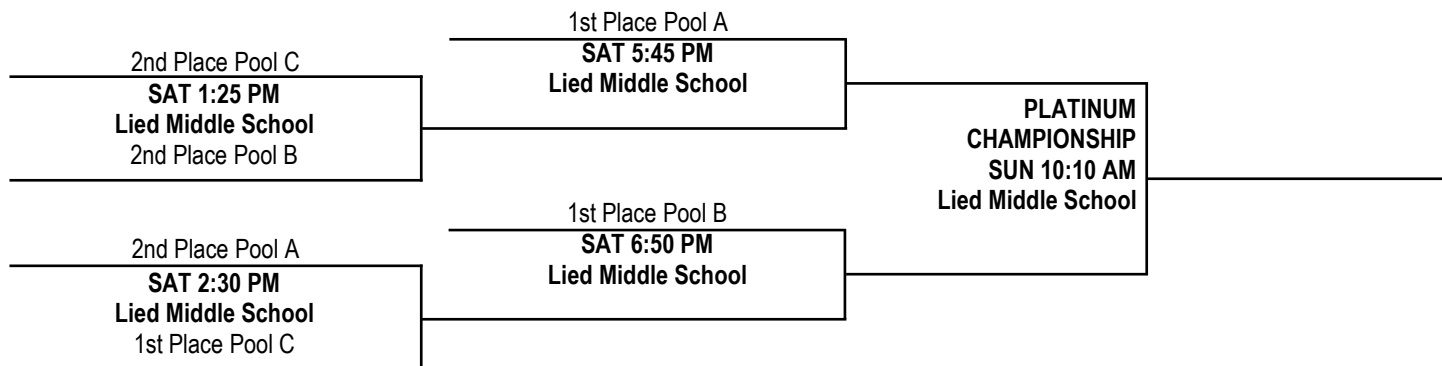

LAS VEGAS CLASSIC 2014

14U GIRLS DIVISION POOLS

POOL A				
	TEAM	W	L	PLACE
A1	Lady Jets (TX)			
A2	Lady Gladiators (CA)			
A3	VanPort Panthers (WA)			
A4	Basketball BC Blue (Canada)			

POOL B				
	TEAM	W	L	PLACE
B1	Kalakaua Wahine (HI)			
B2	S Arlington All Stars (TX)			
B3	GER TJ (Mexico)			
B4	HD Phenoms (CA)			

LAS VEGAS CLASSIC 2014 / 14U GIRLS DIVISION

POOL PLAY SCHEDULE

WEDNESDAY, JULY 23, 2014 CHUCK MINKER	
<i>TIME</i>	<i>TEAMS</i>
11:45 AM	B1 vs. B3
12:50 PM	A2 vs. A3
1:55 PM	C1 vs. C4
3:00 PM	A1 vs. A4

THURSDAY, JULY 24, 2014 WALNUT COMMUNITY CTR	
<i>TIME</i>	<i>TEAMS</i>
11:15 AM	A3 vs. A1
12:20 PM	A4 vs. A2
1:25 PM	B3 vs. B2
2:30 PM	B4 vs. B1

THURSDAY, JULY 24, 2014 LIED BOYS & GIRLS CLUB	
<i>TIME</i>	<i>TEAMS / COURT</i>
9:00 PM	C4 vs. C2 / Court 3
9:00 PM	C3 vs. C1 / Court 4

FRIDAY, JULY 25, 2014 LIED MIDDLE SCHOOL	
<i>TIME</i>	<i>TEAMS</i>
4:40 PM	C2 vs. C3
5:45 PM	A1 vs. A2
6:50 PM	A3 vs. A4
7:55 PM	B1 vs. B2
9:00 PM	B3 vs. B4

FRIDAY, JULY 25, 2014 ROY MARTIN MIDDLE SCHOOL	
<i>TIME</i>	<i>TEAMS</i>
8:00 AM	B2 vs. B4
7:55 PM	C1 vs. C2
9:00 PM	C3 vs. C4

LAS VEGAS CLASSIC 2014 / 14U GIRLS DIVISION

PLATINUM CHAMPIONSHIP BRACKET

GOLD CHAMPIONSHIP BRACKET