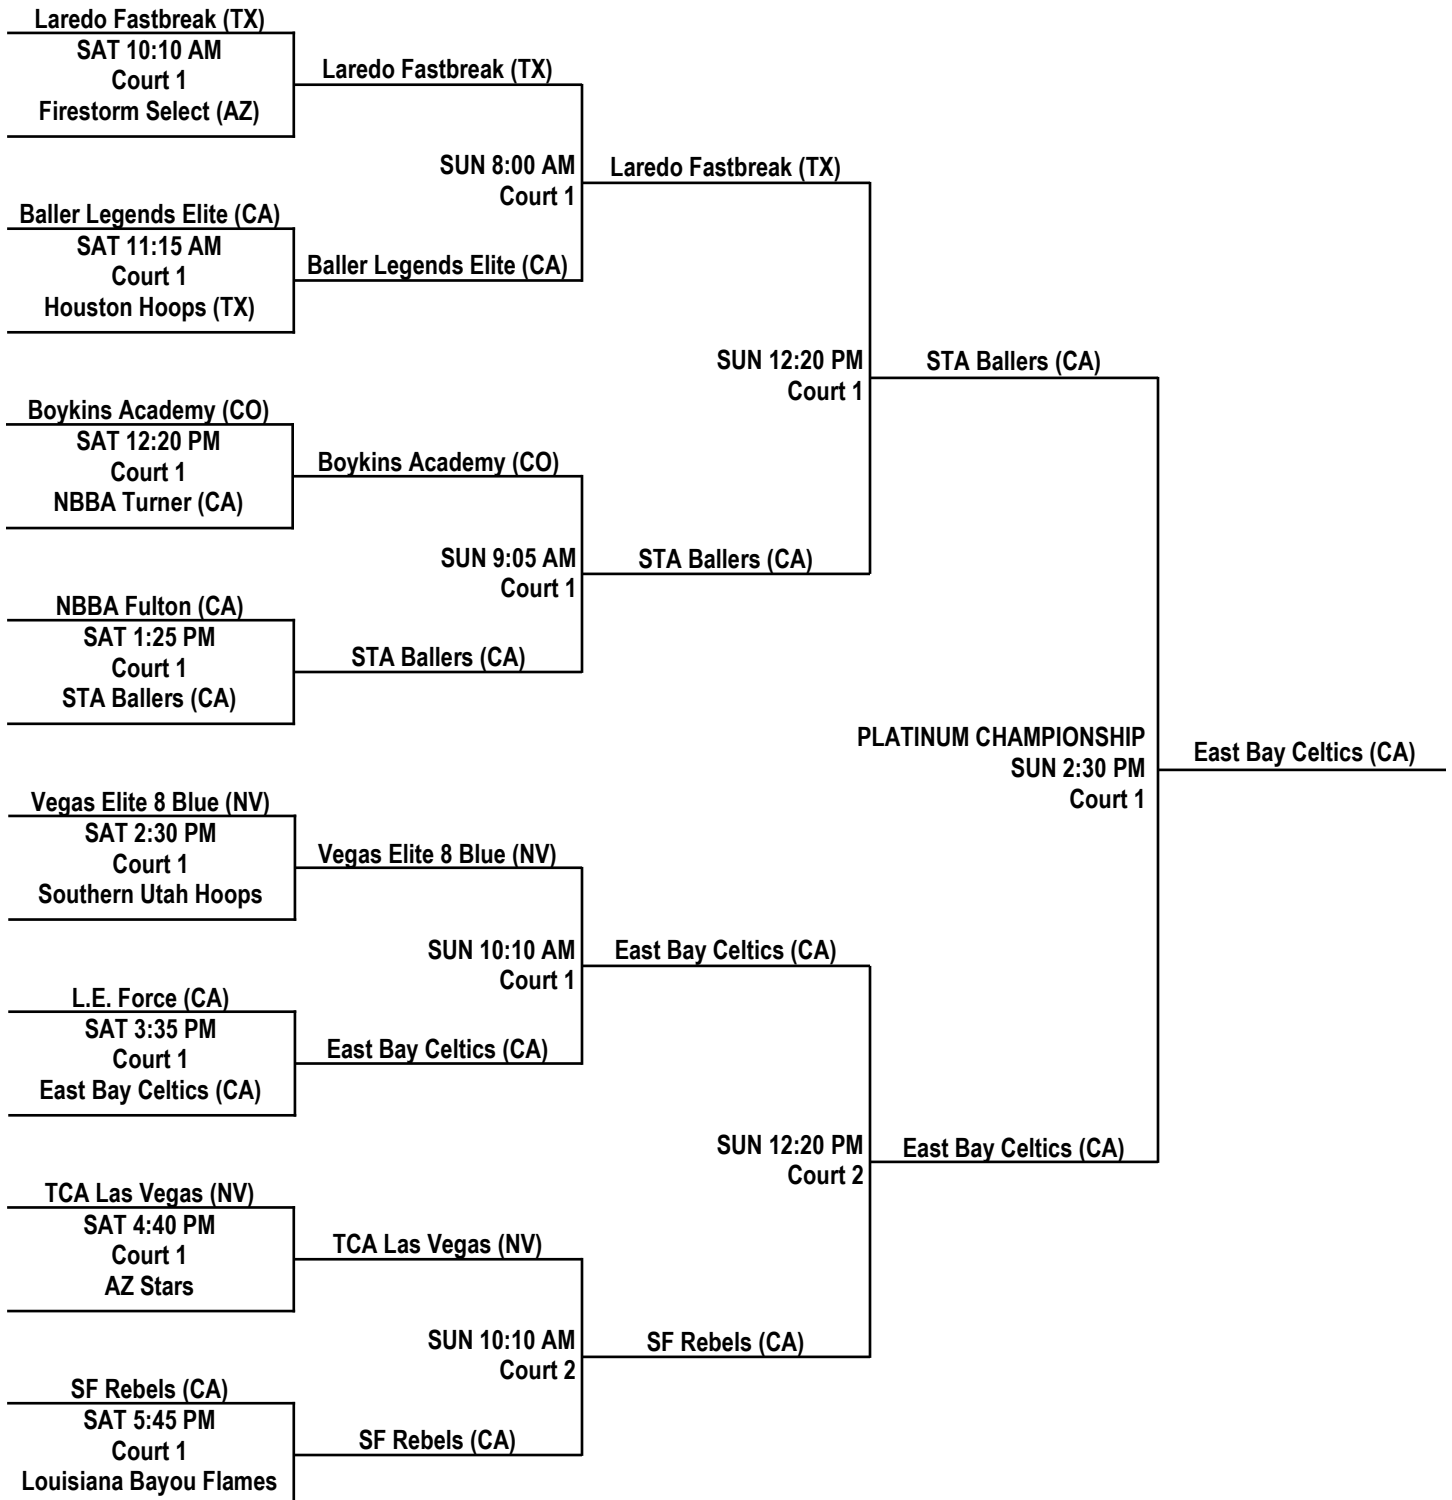

LAS VEGAS LIVE 2016 / 14U BOYS DIVISION

PLATINUM CHAMPIONSHIP BRACKET

ALL GAMES AT YMCA HEINRICH
Team listed on top is Home and wears light colors