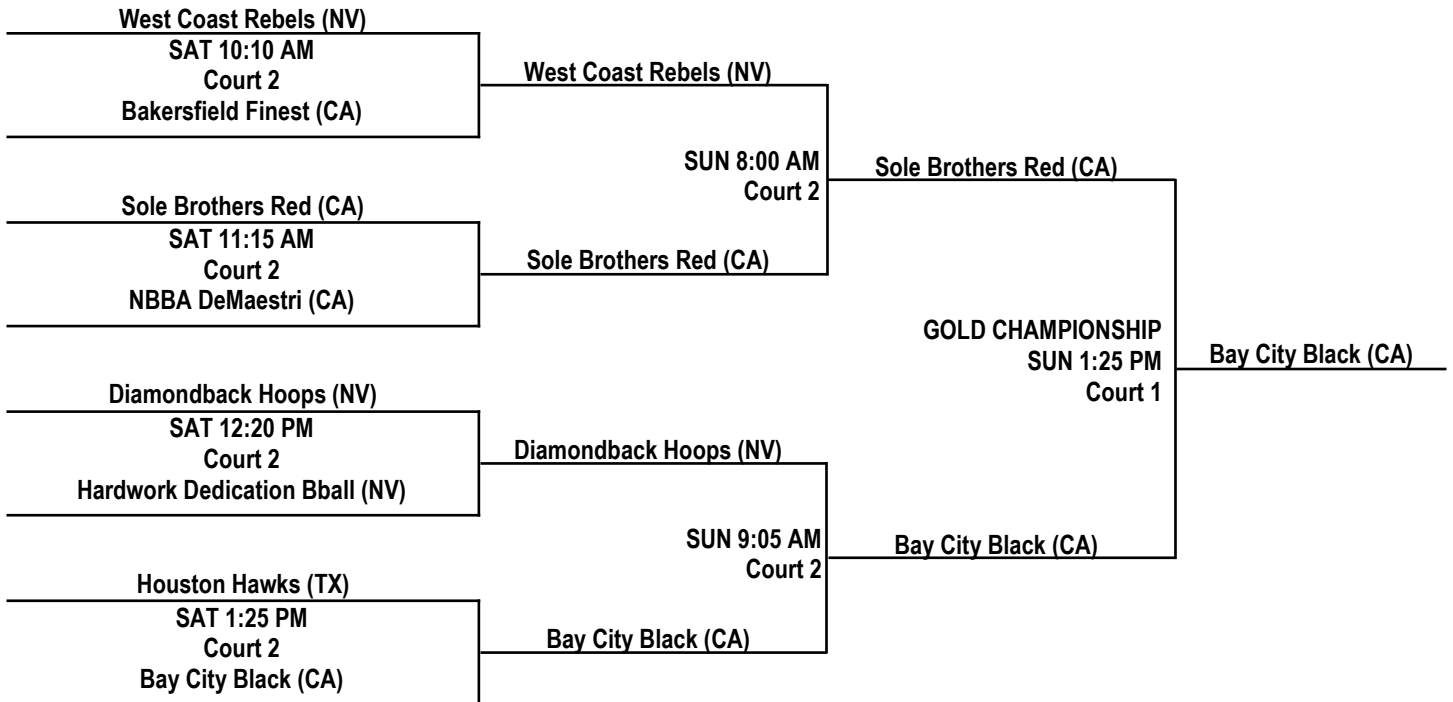

LAS VEGAS LIVE 2016 / 14U BOYS DIVISION

PLATINUM CHAMPIONSHIP BRACKET

ALL GAMES AT YMCA HEINRICH
Team listed on top is Home and wears light colors

LAS VEGAS LIVE 2016 / 14U BOYS DIVISION

GOLD CHAMPIONSHIP BRACKET

ALL GAMES AT YMCA HEINRICH
Team listed on top is Home and wears light colors

SILVER CHAMPIONSHIP BRACKET