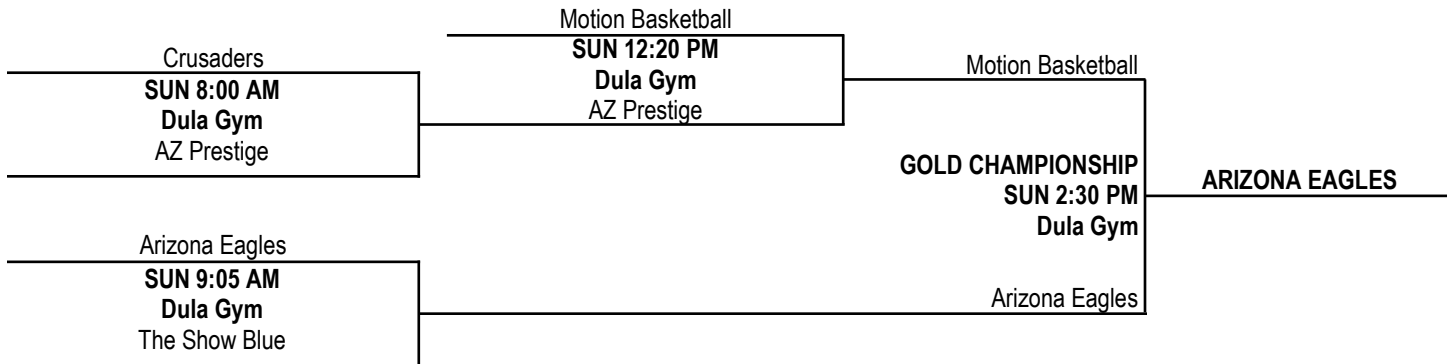

POOL C				
	TEAM	W	L	PLACE
C1	Powerhouse (AZ)	2	0	1st
C2	Crusaders (NV)	1	1	2nd
C3	Cache Valley Elite (UT)	0	2	3rd

POOL D				
	TEAM	W	L	PLACE
D1	Idaho Select Blue	2	0	1st
D2	The Show Blue (AZ)	1	1	2nd
D3	Rio Rancho Rams (NM)	0	2	3rd

Home Team listed on left and wears light colors.

2013 LAS VEGAS GRAND OPENING

14U CHAMPIONSHIP BRACKETS

Home team is on top and wears light colors

PLATINUM CHAMPIONSHIP

GOLD CHAMPIONSHIP

SILVER CHAMPIONSHIP