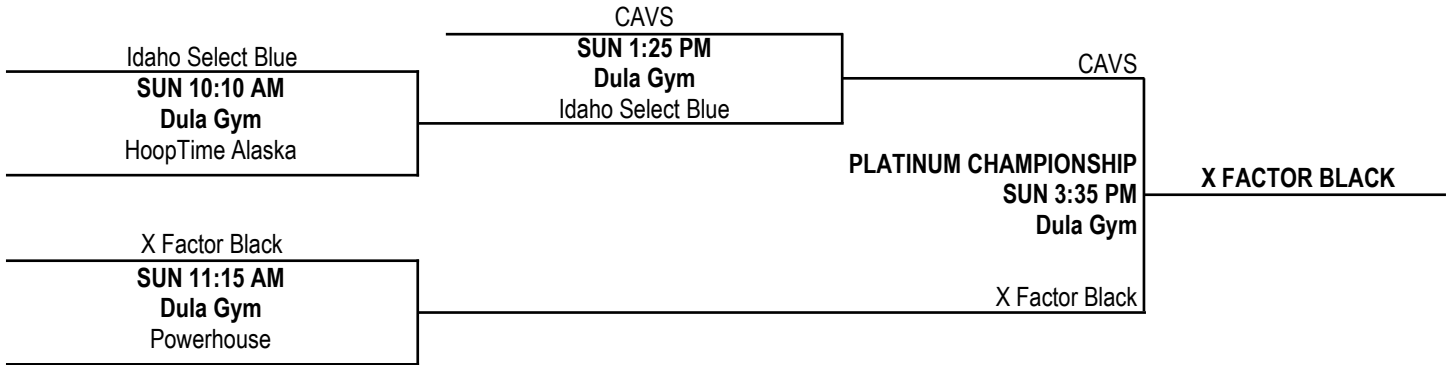

POOL C				
	TEAM	W	L	PLACE
C1	Powerhouse (AZ)	2	0	1st
C2	Crusaders (NV)	1	1	2nd
C3	Cache Valley Elite (UT)	0	2	3rd

POOL D				
	TEAM	W	L	PLACE
D1	Idaho Select Blue	2	0	1st
D2	The Show Blue (AZ)	1	1	2nd
D3	Rio Rancho Rams (NM)	0	2	3rd

Home Team listed on left and wears light colors.

2013 LAS VEGAS GRAND OPENING

14U CHAMPIONSHIP BRACKETS

Home team is on top and wears light colors

PLATINUM CHAMPIONSHIP

GOLD CHAMPIONSHIP

SILVER CHAMPIONSHIP