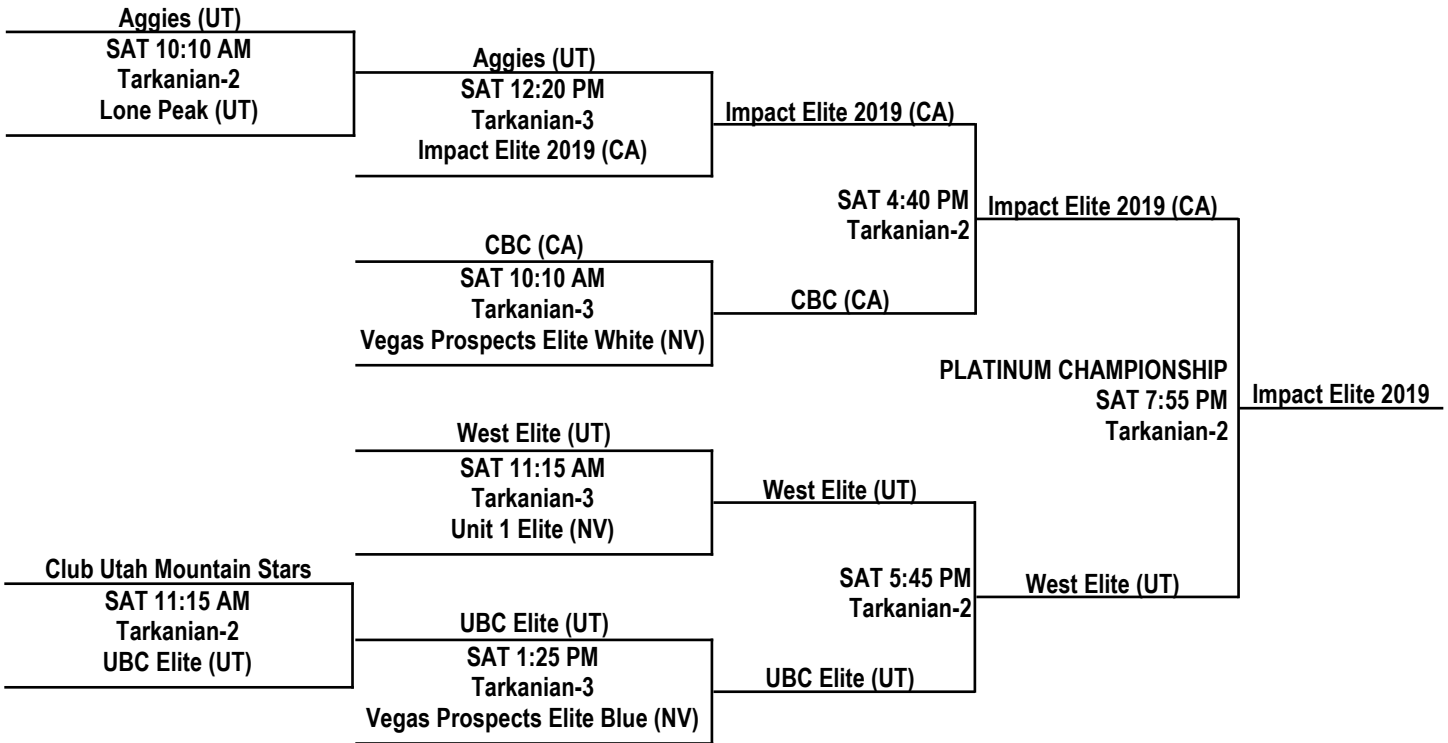

POOL I

	TEAM	W	L	PLACE
I1	Flight Elite Black (CA)	1	2	3rd
I2	UBC Elite (UT)	2	1	1st
I3	Assassins Alpha Males AZ	1	2	4th
I4	702 Select Lang (NV)	2	1	2nd

POOL J

	TEAM	W	L	PLACE
J1	Lone Peak (UT)	3	0	1st
J2	Kings Basketball Academy (CA)	1	2	3rd
J3	Vegas Elite Blue (NV)	0	3	4th
J4	702 Select Verne (NV)	2	1	2nd

THURSDAY, APRIL 2, 2015 YMCA HEINRICH

TIME	COURT 2
2:30 PM	68 I1 v I3 64
3:35 PM	84 C1 v C3 35
4:40 PM	61 D1 v D3 23

FRIDAY, APRIL 3, 2015 TARKANIAN BBALL ACADEMY

TIME	COURT 1	COURT 2	COURT 3	COURT 4
8:00 AM	41 I2 v I3 42	53 I1 v I4 64	45 J2 v J1 46	42 J3 v J4 53
9:05 AM	30 C3 v C2 76	30 G3 v G1 69	—	—
10:10 AM	72 B1 v B2 32	13 H3 v H1 61	—	—
11:15 AM	30 D3 v D2 78	35 I4 v I2 38	—	—
12:20 PM	23 A2 v A1 60	44 F3 v F1 57	—	—
1:25 PM	41 E3 v E1 63	42 J4 v J2 39	—	—
2:30 PM	51 B2 v B3 28	50 C2 v C1 85	—	—
3:35 PM	45 J3 v J1 80	88 G1 v G2 44	—	—
4:40 PM	58 A3 v A2 34	25 H3 v H2 67	—	—
5:45 PM	47 D2 v D1 45	54 F2 v F3 50	—	—
6:50 PM	29 B3 v B1 59	58 I2 v I1 48	—	—
7:55 PM	87 E1 v E2 39	58 I3 v I4 63	—	—

2015 LAS VEGAS EASTER SHOWDOWN

14U BOYS DIVISION / PLATINUM BRACKET

14U BOYS DIVISION / GOLD BRACKET

2015 LAS VEGAS EASTER SHOWDOWN

14U BOYS DIVISION / SILVER BRACKET