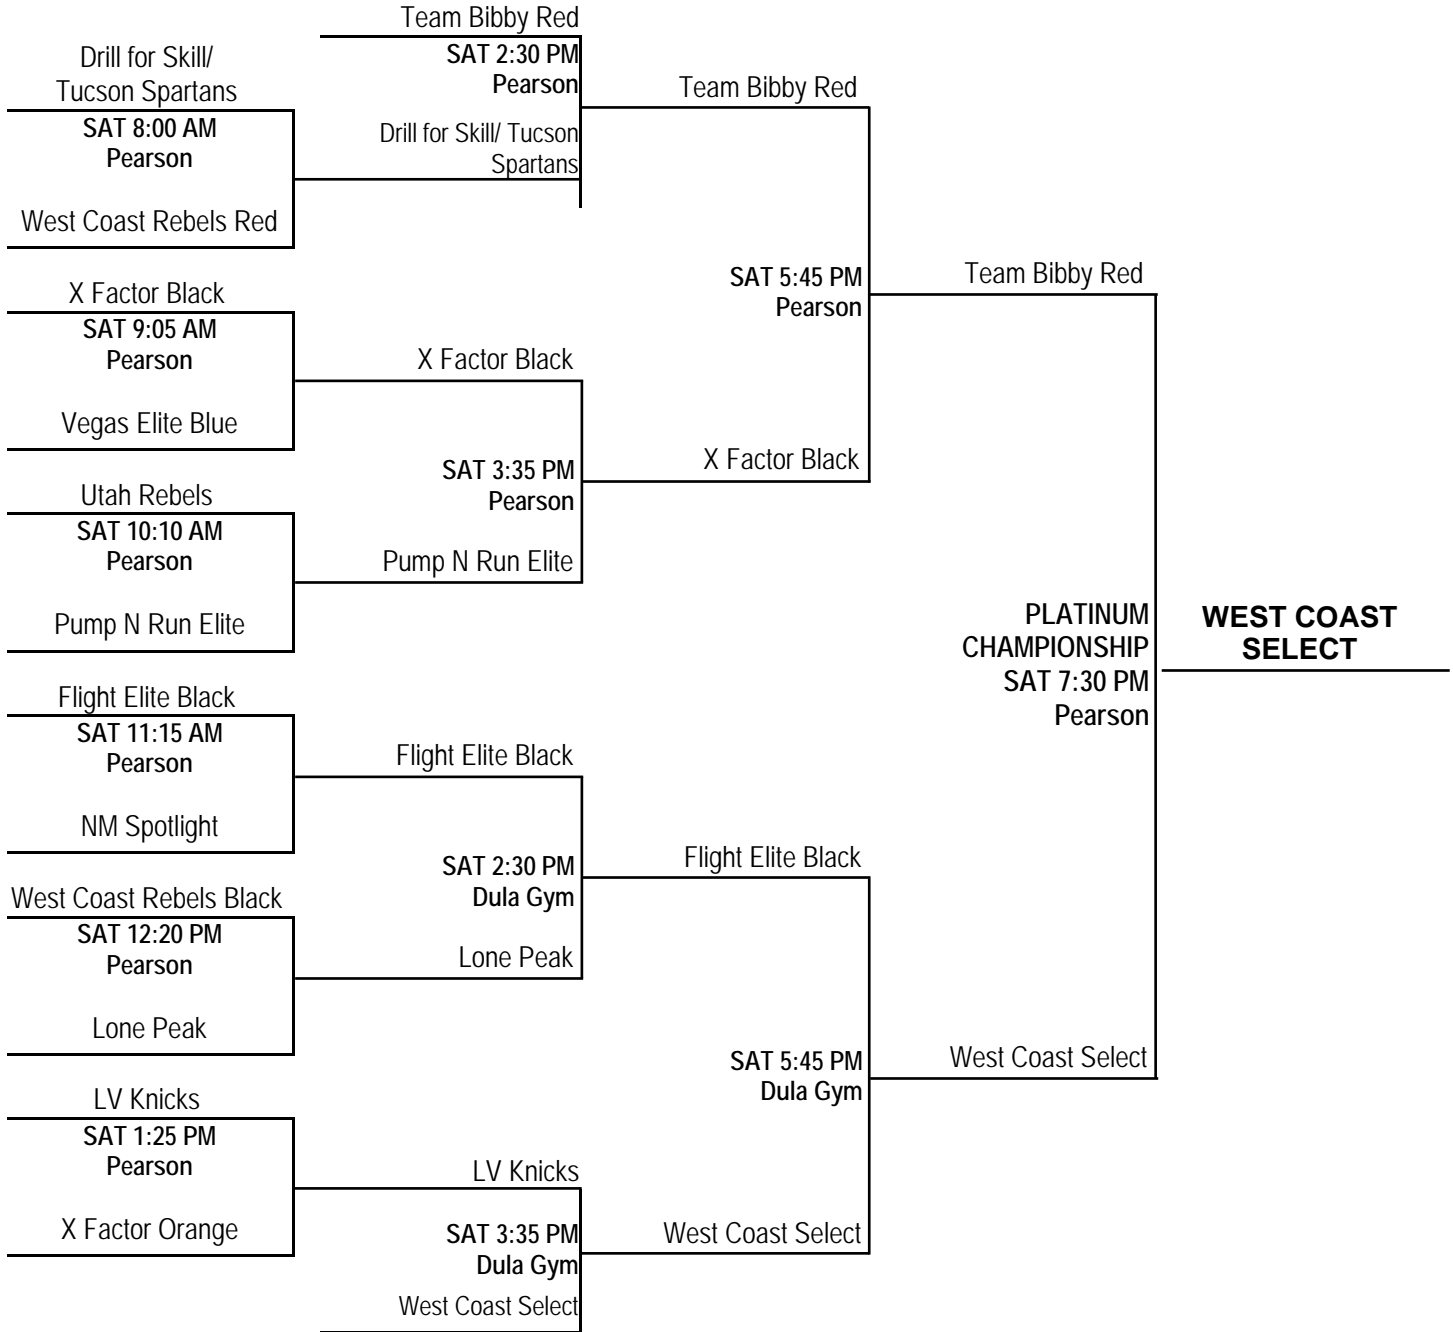

2013 LAS VEGAS EASTER SHOWDOWN

14U BOYS DIVISION / PLATINUM BRACKET