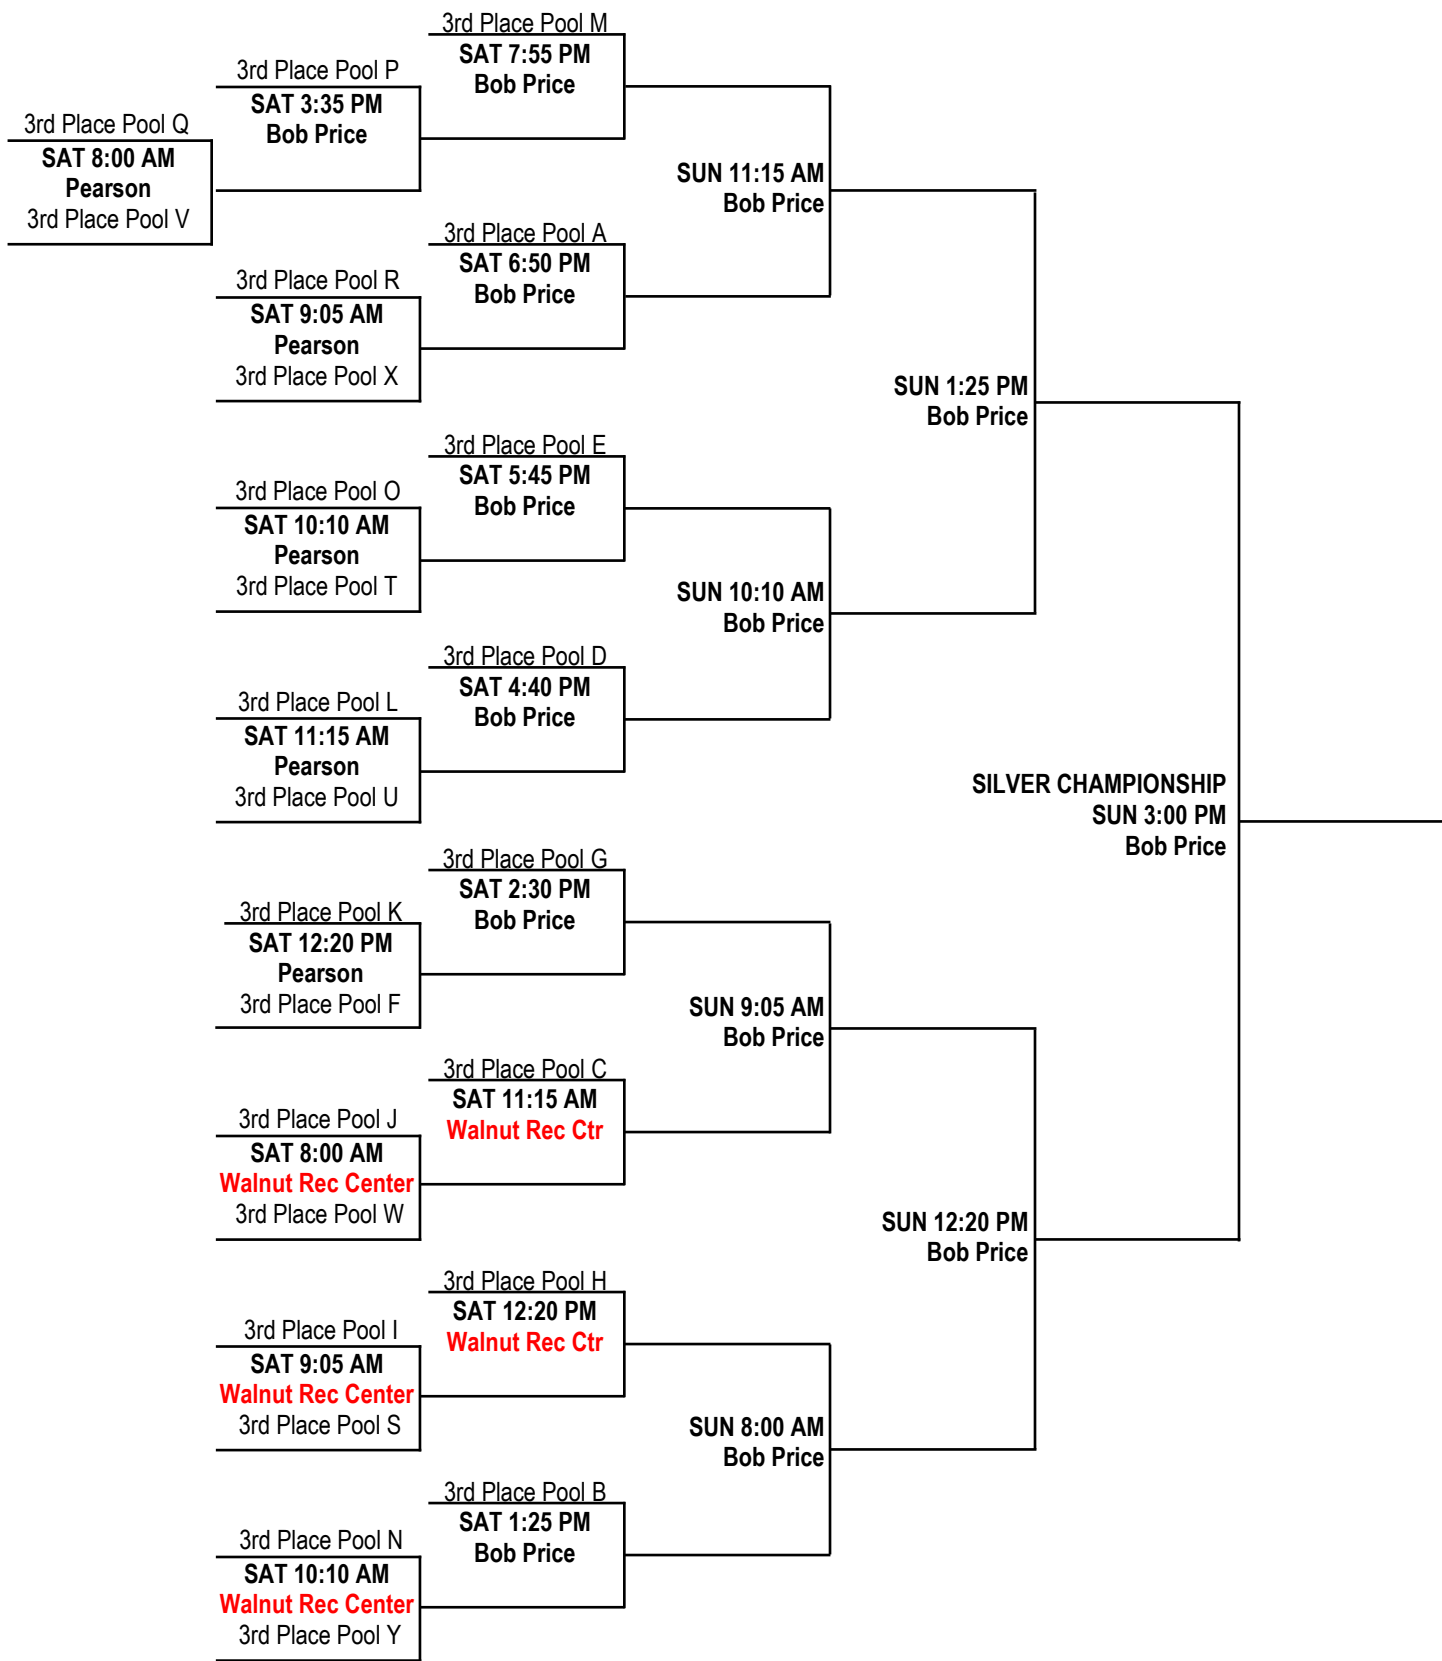

LAS VEGAS CLASSIC 2014 / 14U BOYS DIVISION

SILVER CHAMPIONSHIP BRACKET