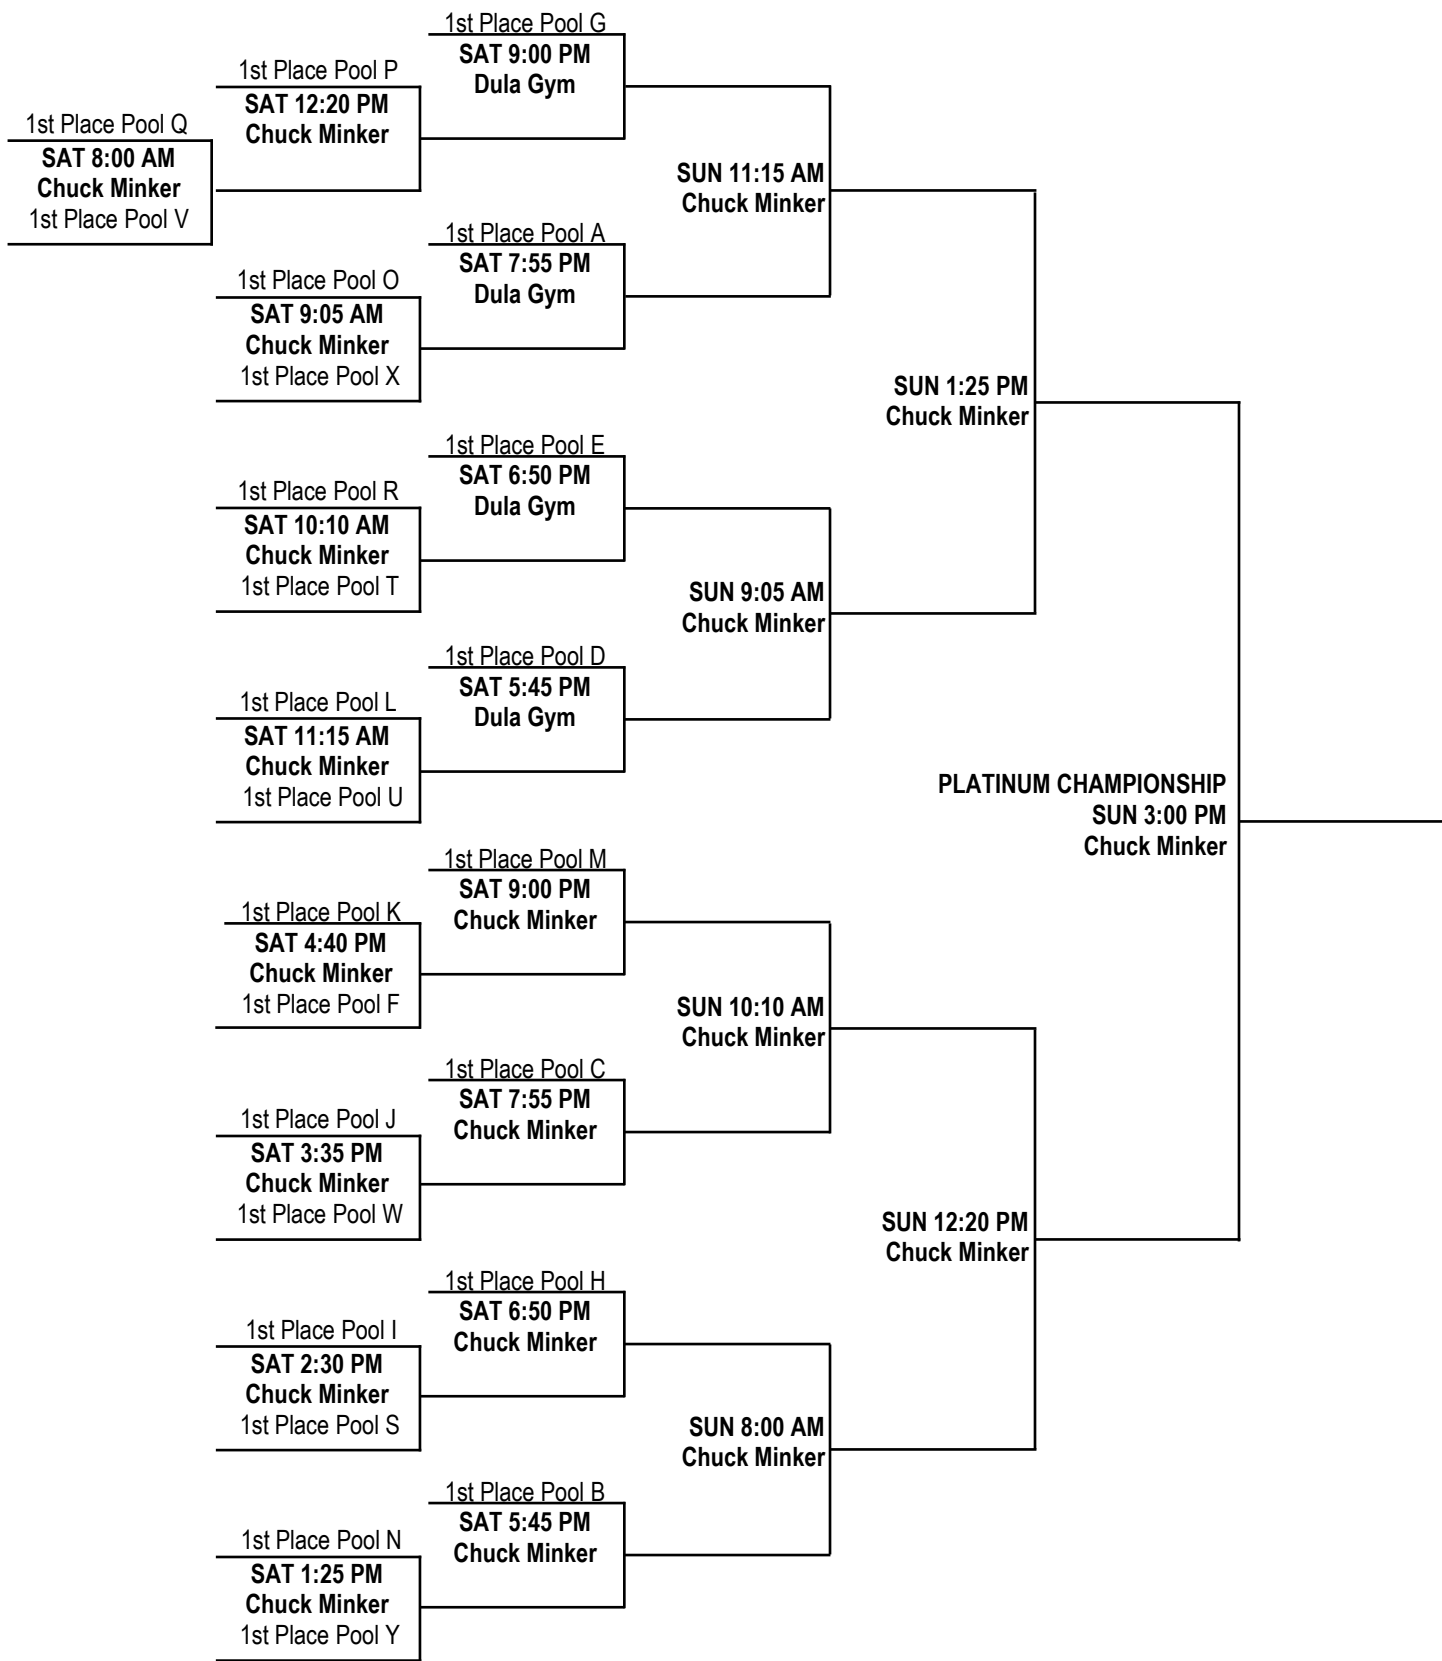

LAS VEGAS CLASSIC 2014 / 14U BOYS DIVISION

PLATINUM CHAMPIONSHIP BRACKET