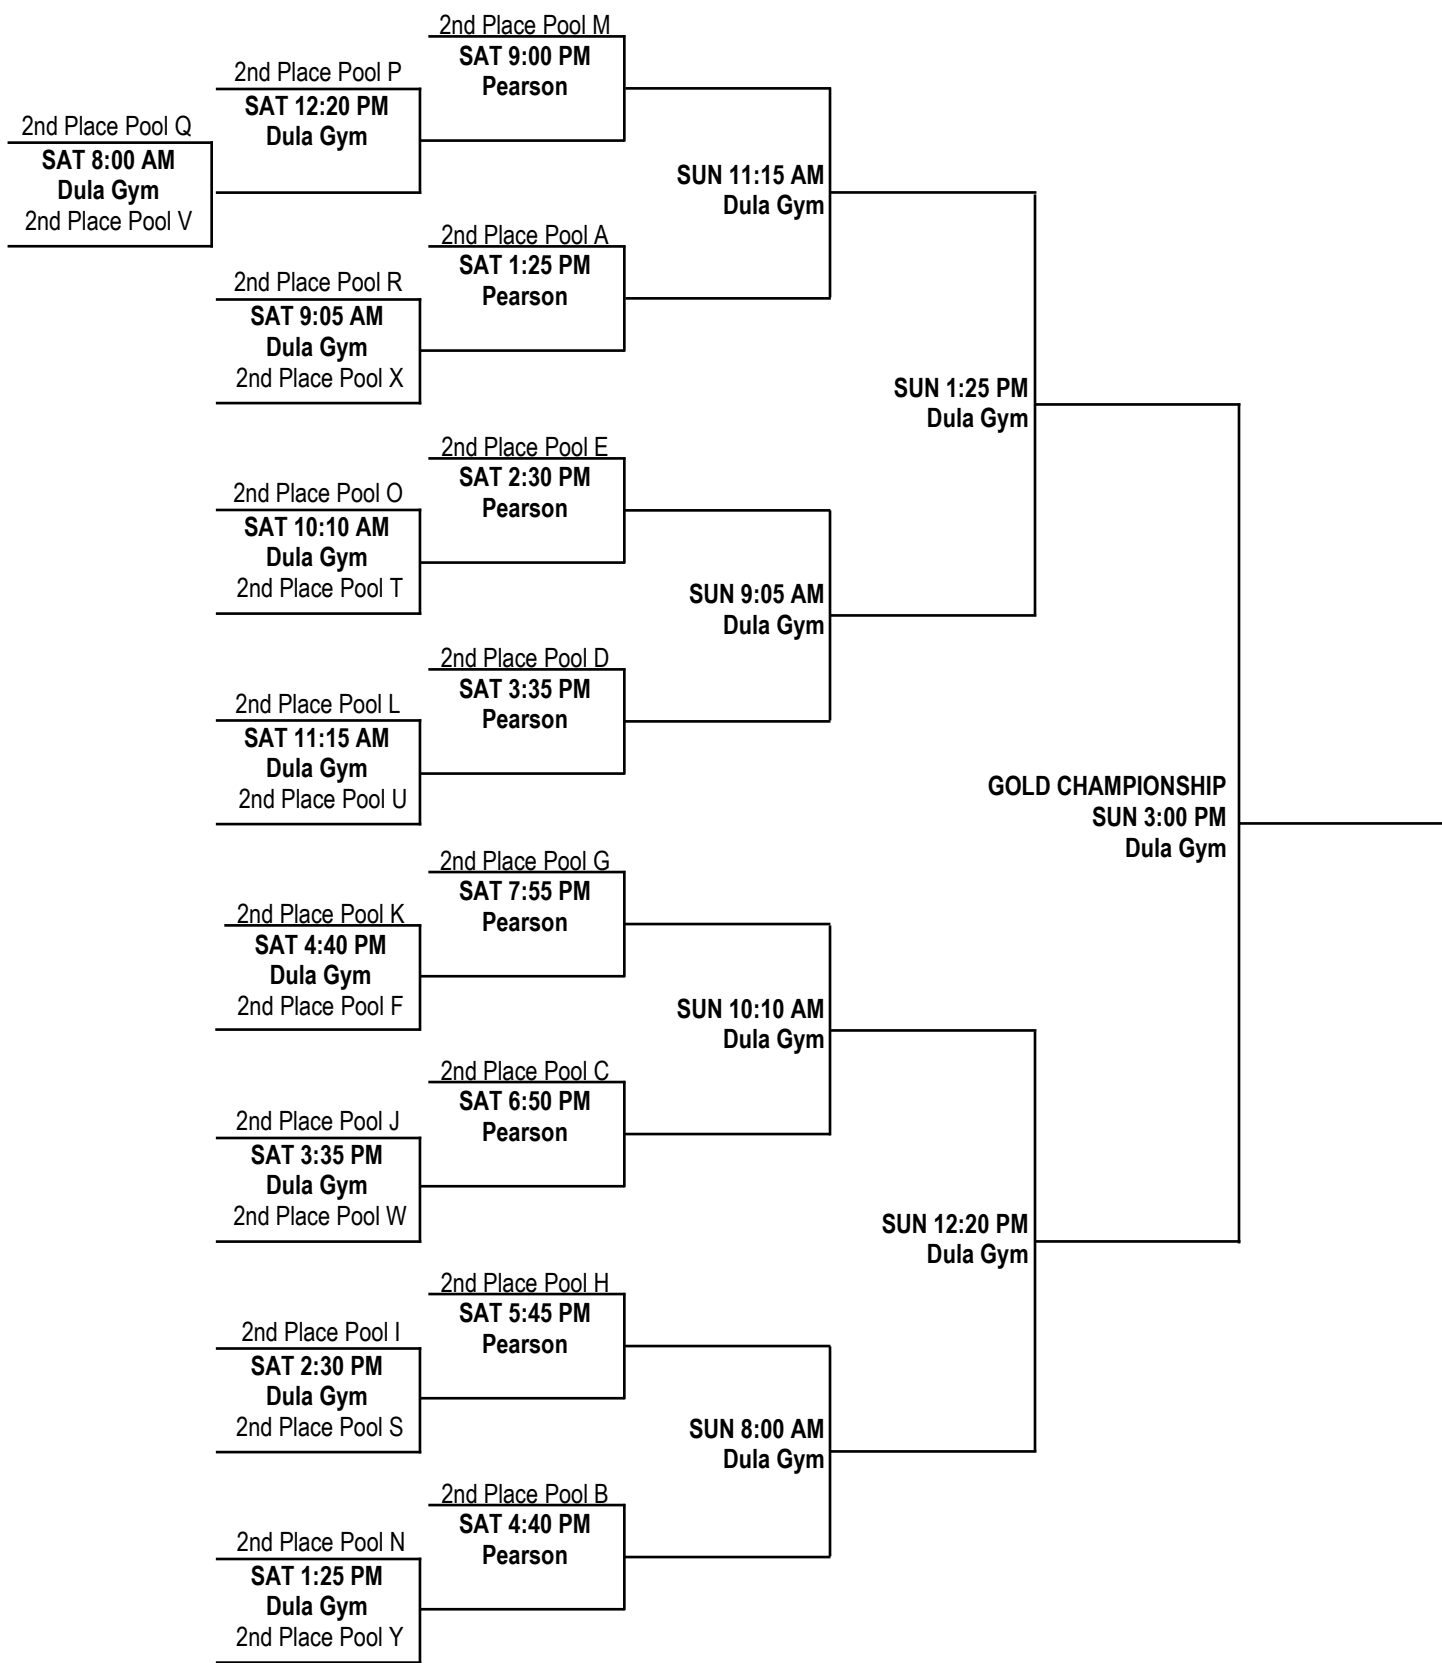

FRIDAY, JULY 25, 2014 MOJAVE HIGH SCHOOL	
TIME	COURT 1
9:00 PM	R2 vs. R4

LAS VEGAS CLASSIC 2014 / 14U BOYS DIVISION

PLATINUM CHAMPIONSHIP BRACKET

LAS VEGAS CLASSIC 2014 / 14U BOYS DIVISION

GOLD CHAMPIONSHIP BRACKET