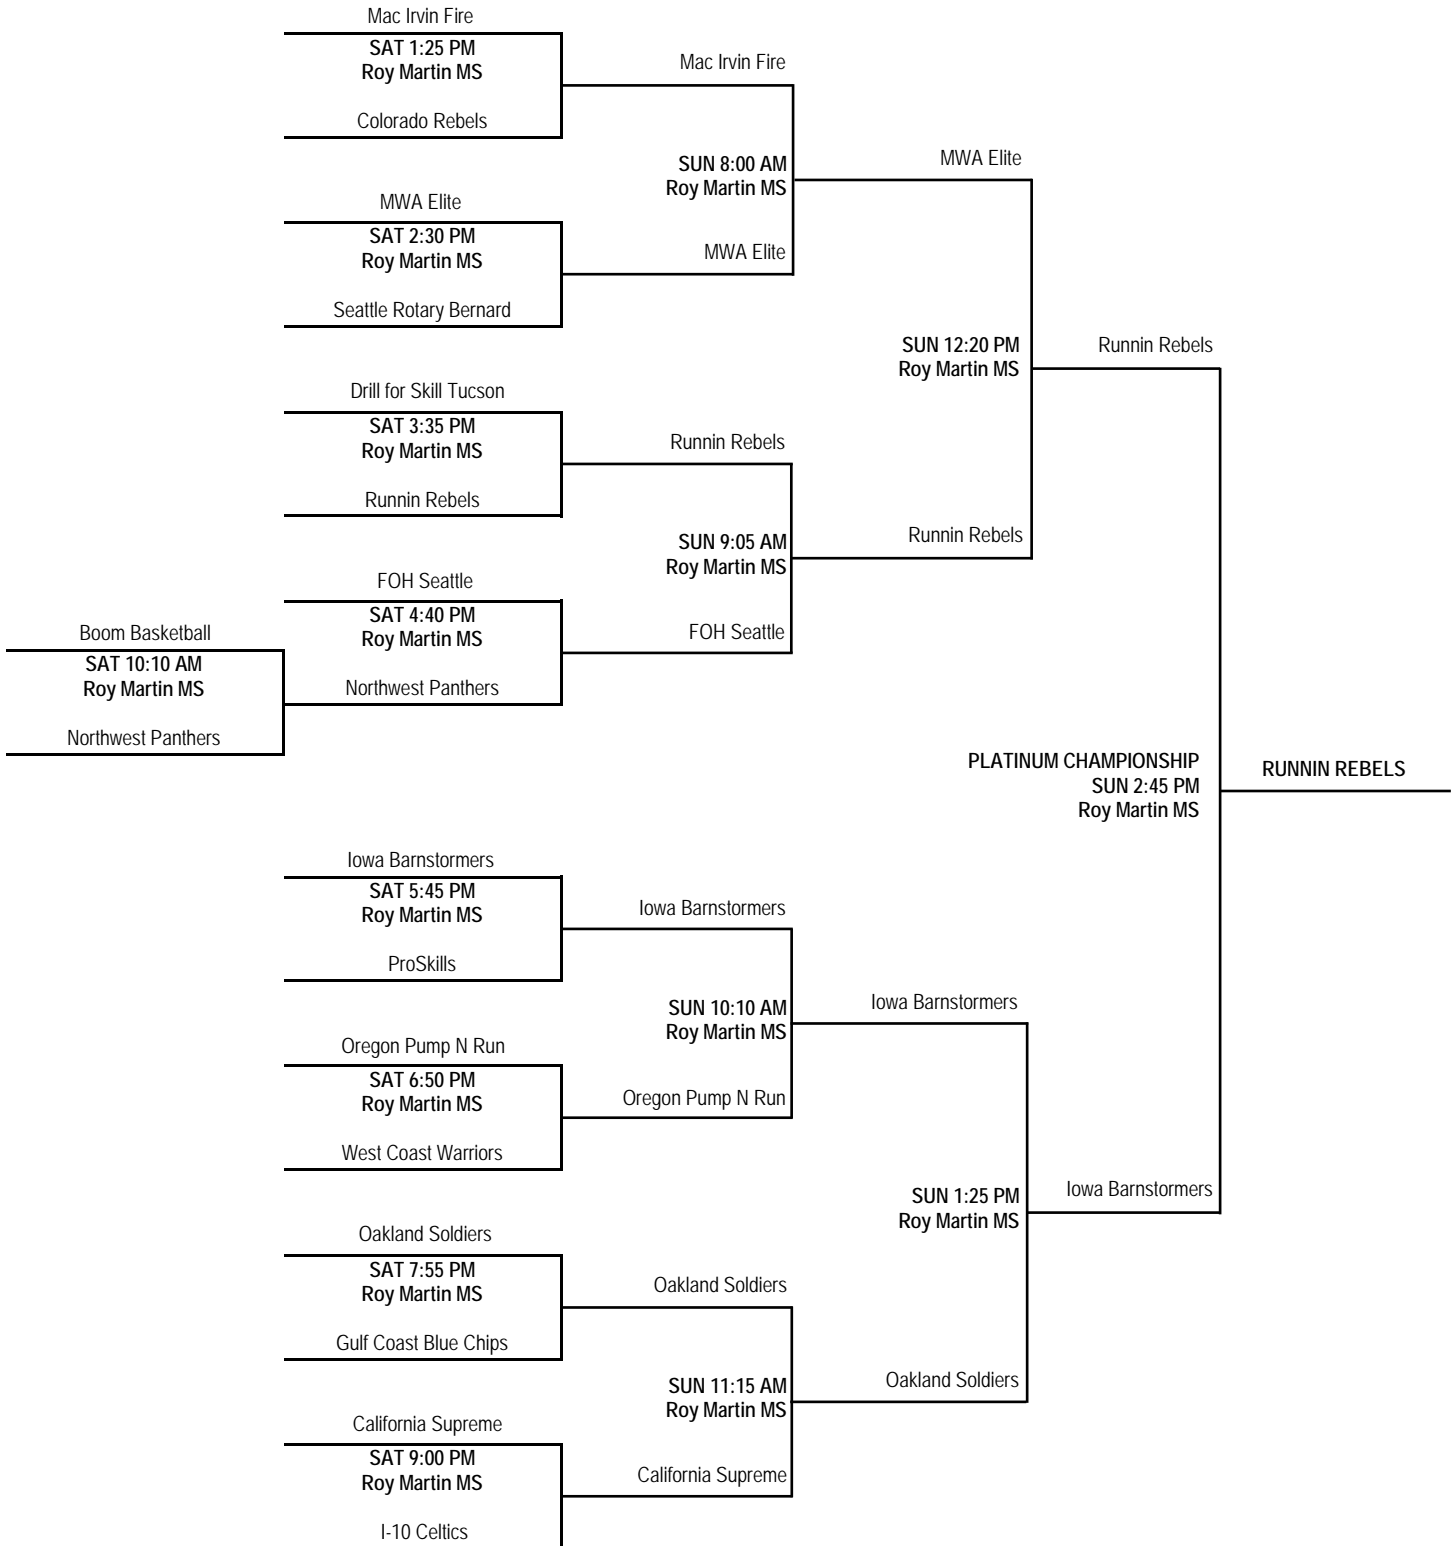

LAS VEGAS CLASSIC 2013 / 14U BOYS DIVISION

PLATINUM CHAMPIONSHIP BRACKET