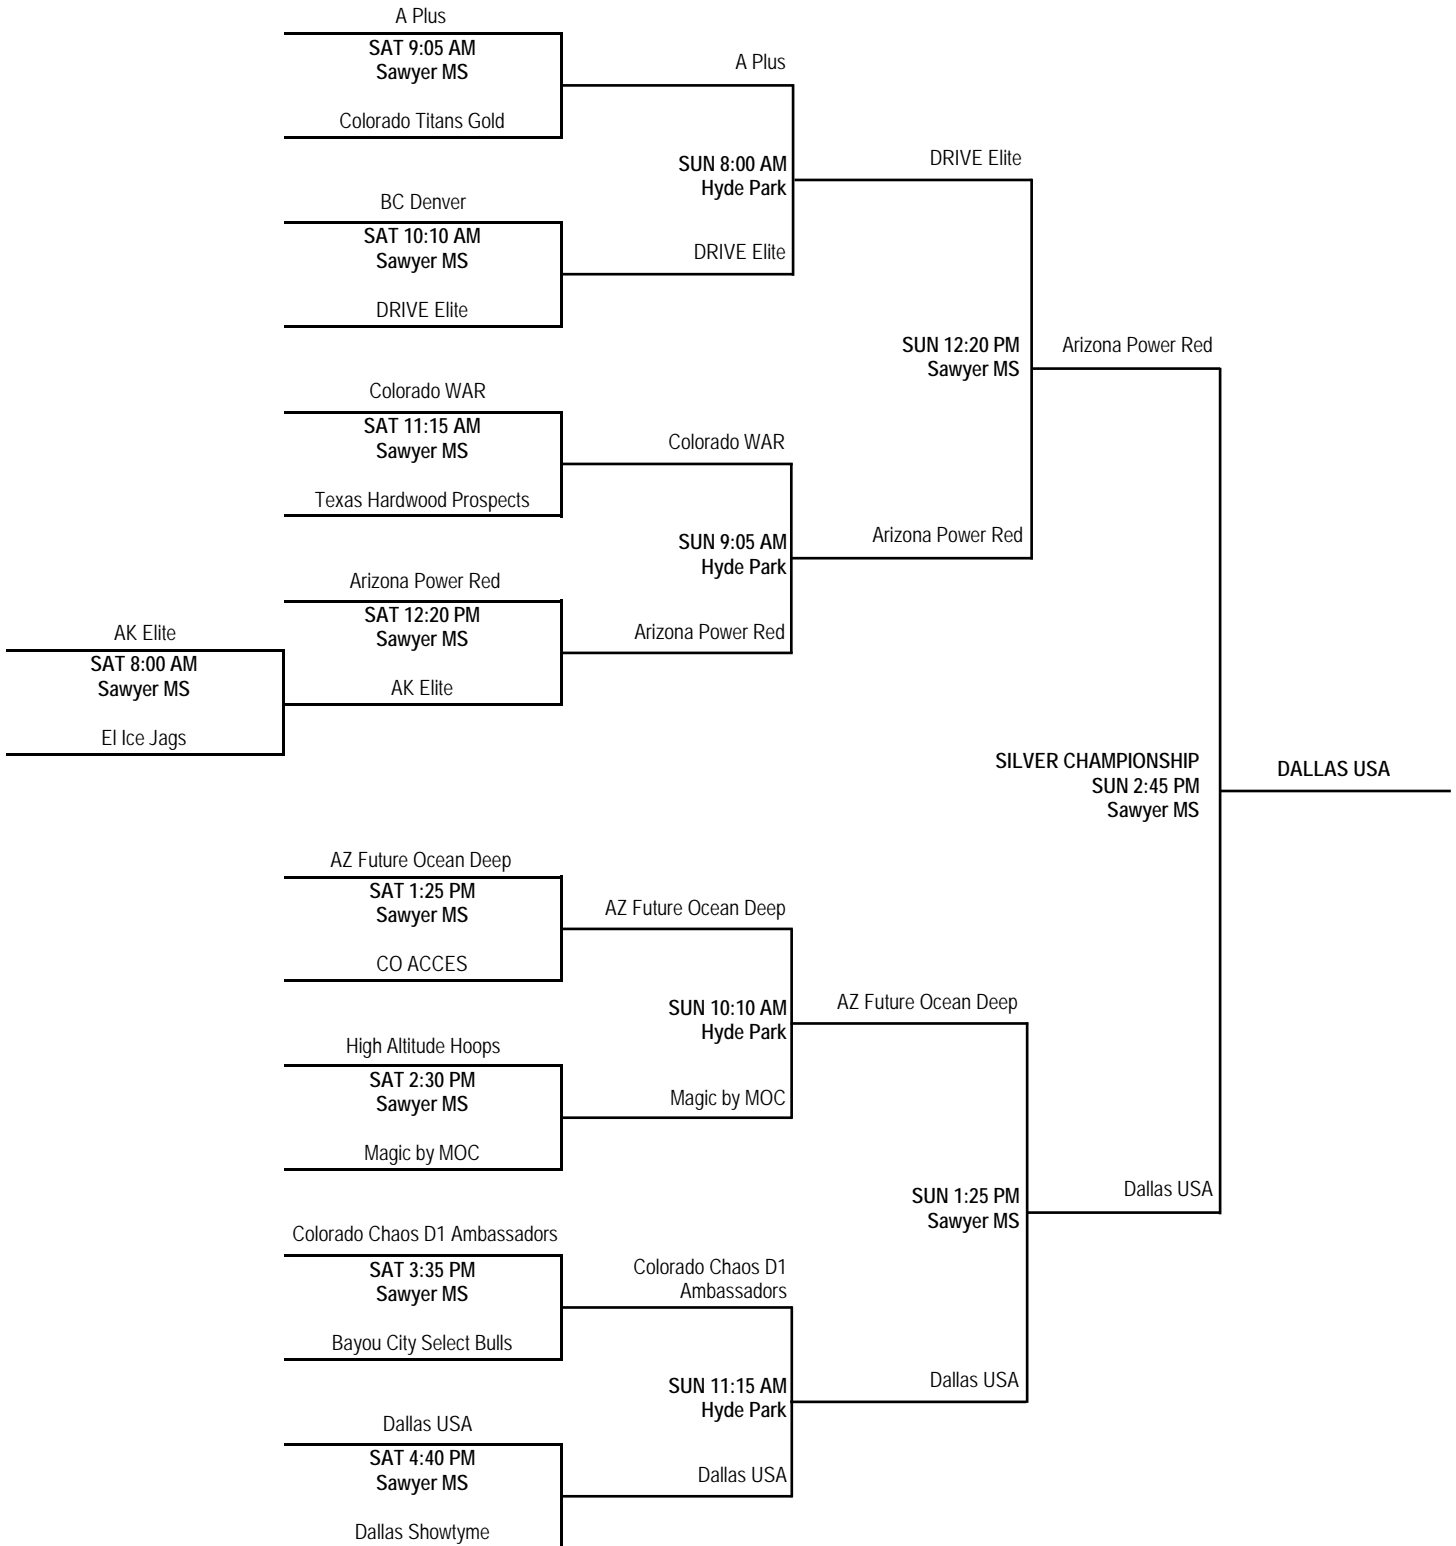

LAS VEGAS CLASSIC 2013 / 14U BOYS DIVISION

PLATINUM CHAMPIONSHIP BRACKET

LAS VEGAS CLASSIC 2013 / 14U BOYS DIVISION

GOLD CHAMPIONSHIP BRACKET

LAS VEGAS CLASSIC 2013 / 14U BOYS DIVISION

SILVER CHAMPIONSHIP BRACKET