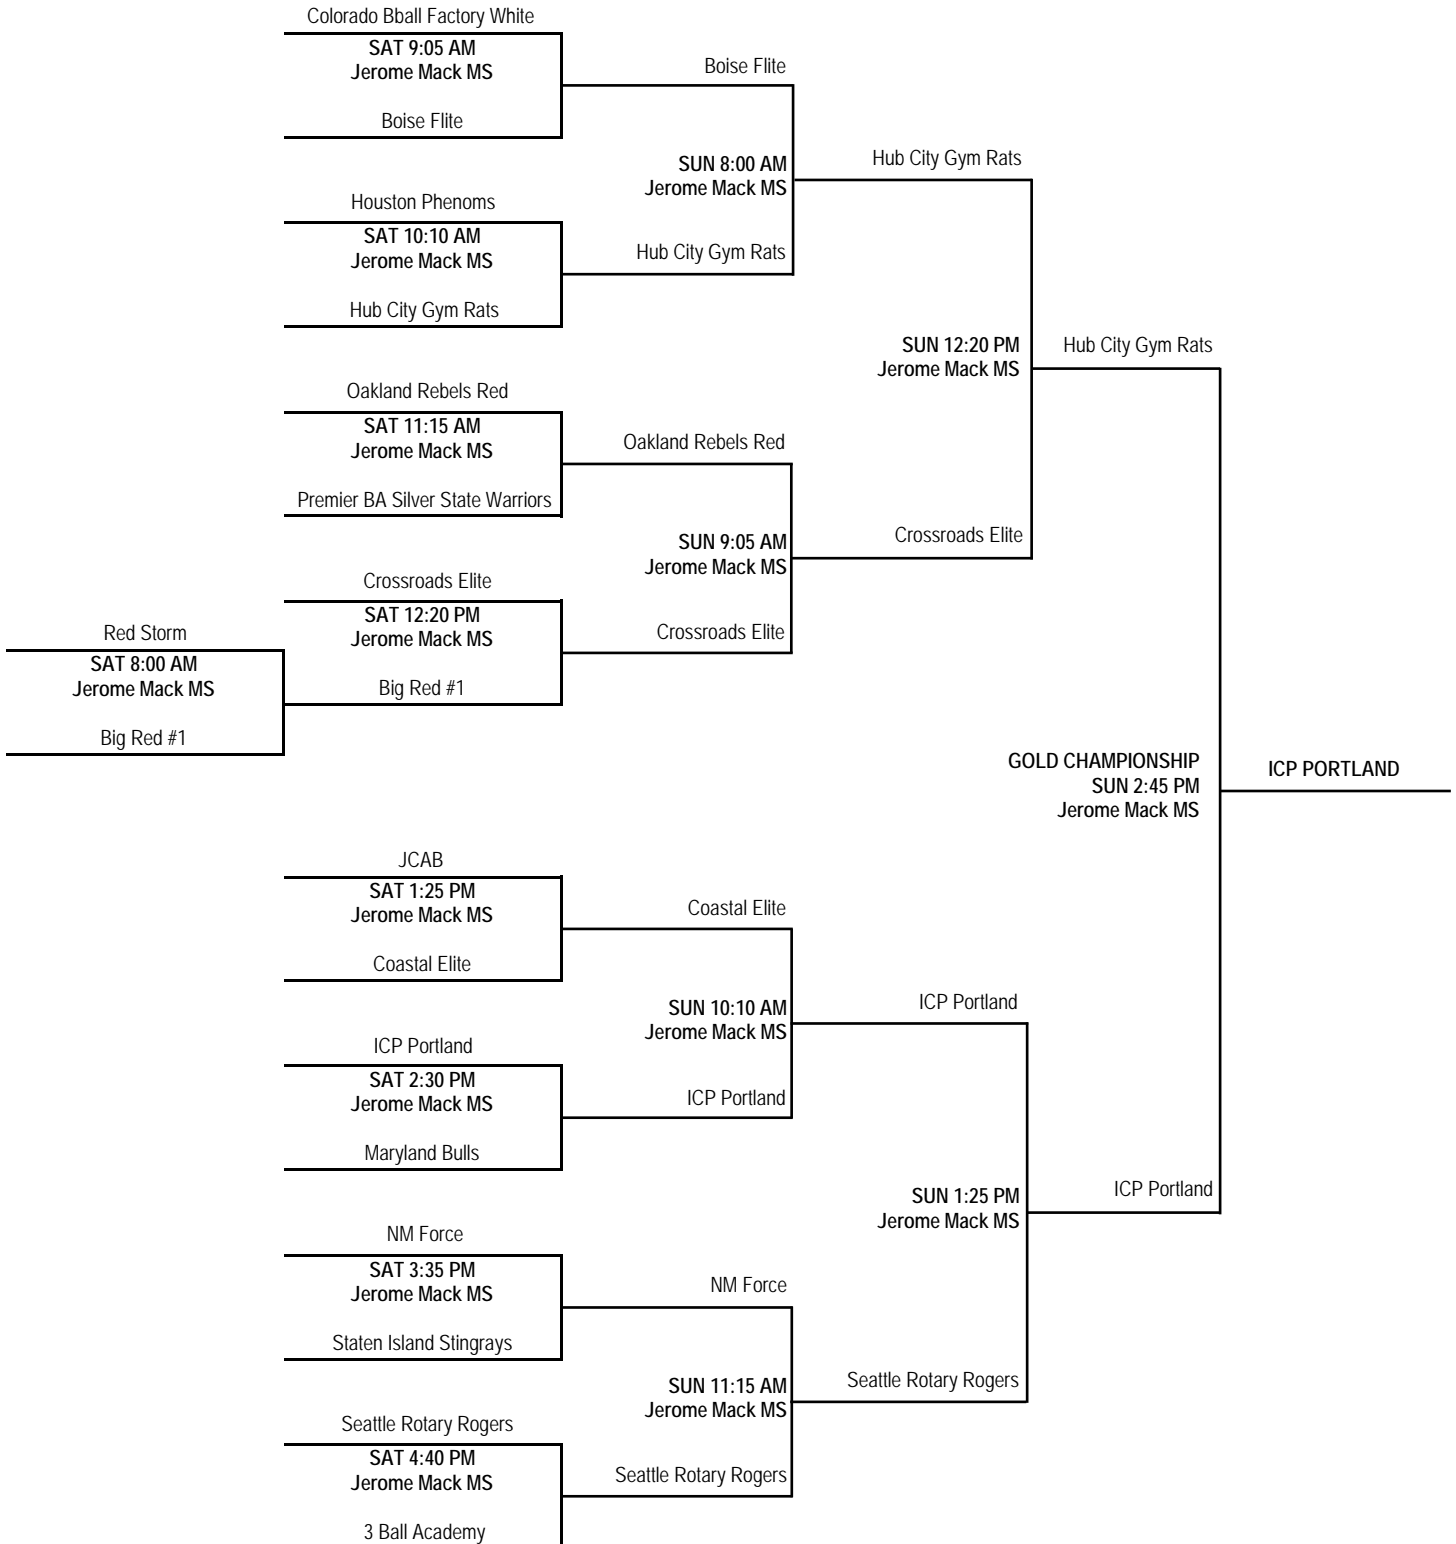

LAS VEGAS CLASSIC 2013 / 14U BOYS DIVISION

PLATINUM CHAMPIONSHIP BRACKET

LAS VEGAS CLASSIC 2013 / 14U BOYS DIVISION

GOLD CHAMPIONSHIP BRACKET

LAS VEGAS CLASSIC 2013 / 14U BOYS DIVISION

SILVER CHAMPIONSHIP BRACKET