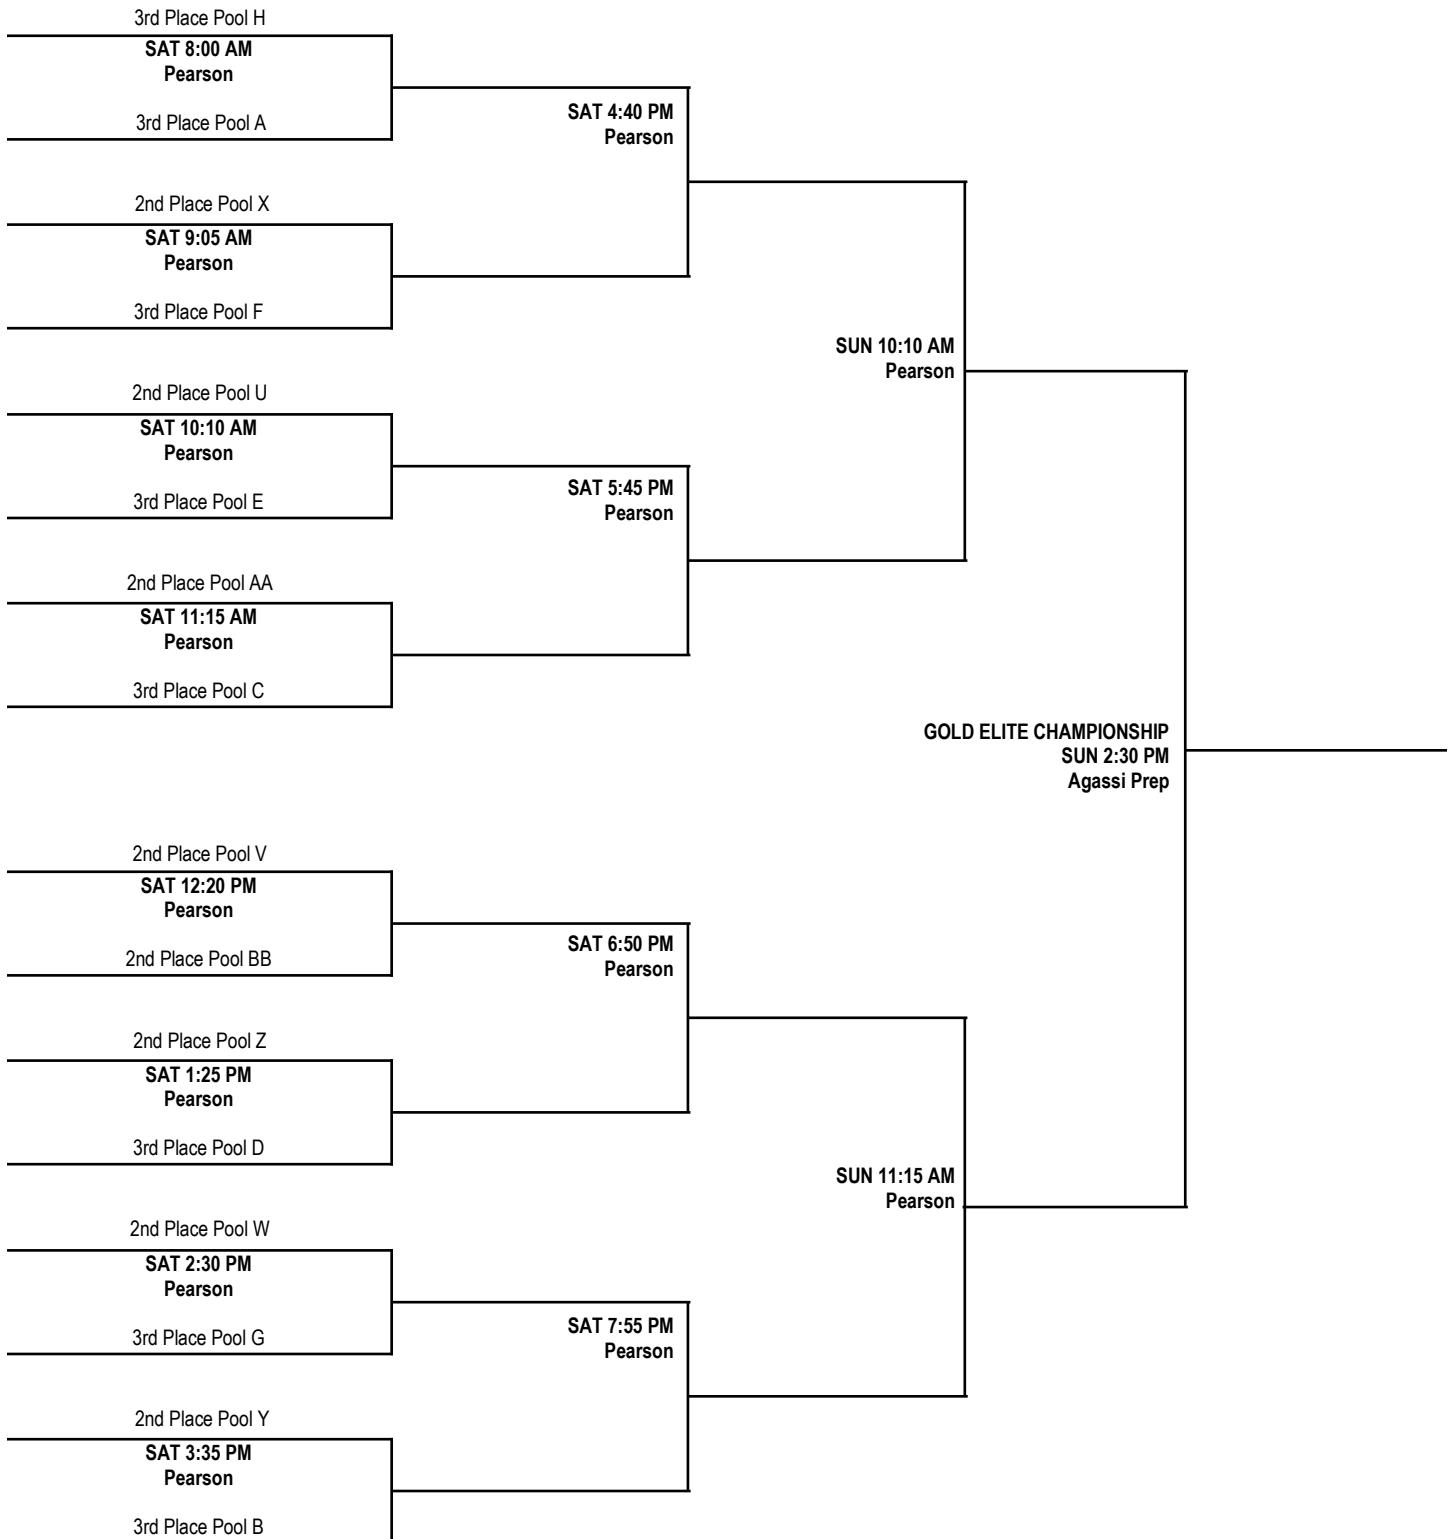

14U BOYS DIVISION GOLD ELITE CHAMPIONSHIP BRACKET