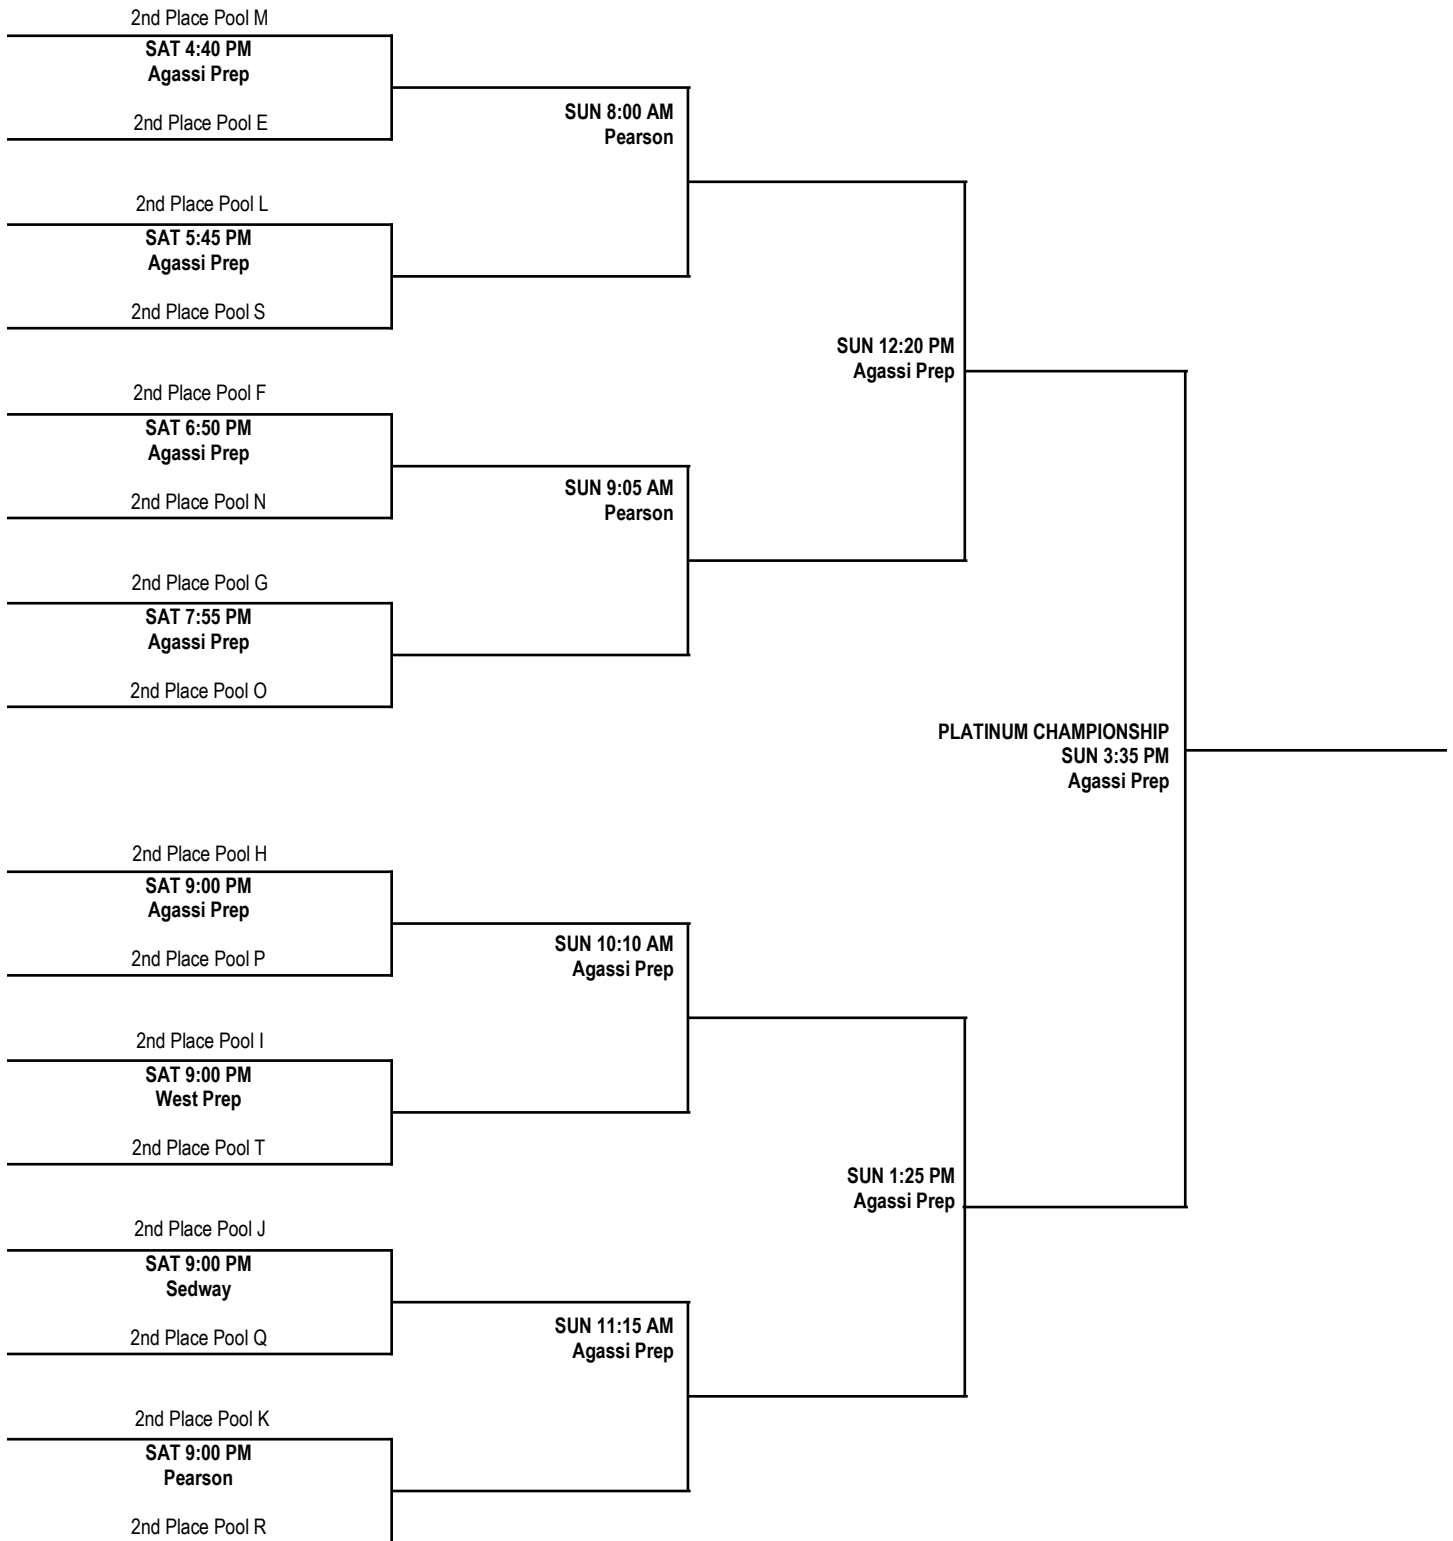

FRIDAY, JULY 22, 2016 AGASSI B&G CLUB	
TIME	TEAMS
2:30 PM	BB1 v BB2
3:35 PM	BB3 v BB4

14U BOYS DIVISION PLATINUM ELITE CHAMPIONSHIP BRACKET

14U BOYS DIVISION PLATINUM ELITE CHAMPIONSHIP BRACKET

14U BOYS DIVISION PLATINUM CHAMPIONSHIP BRACKET