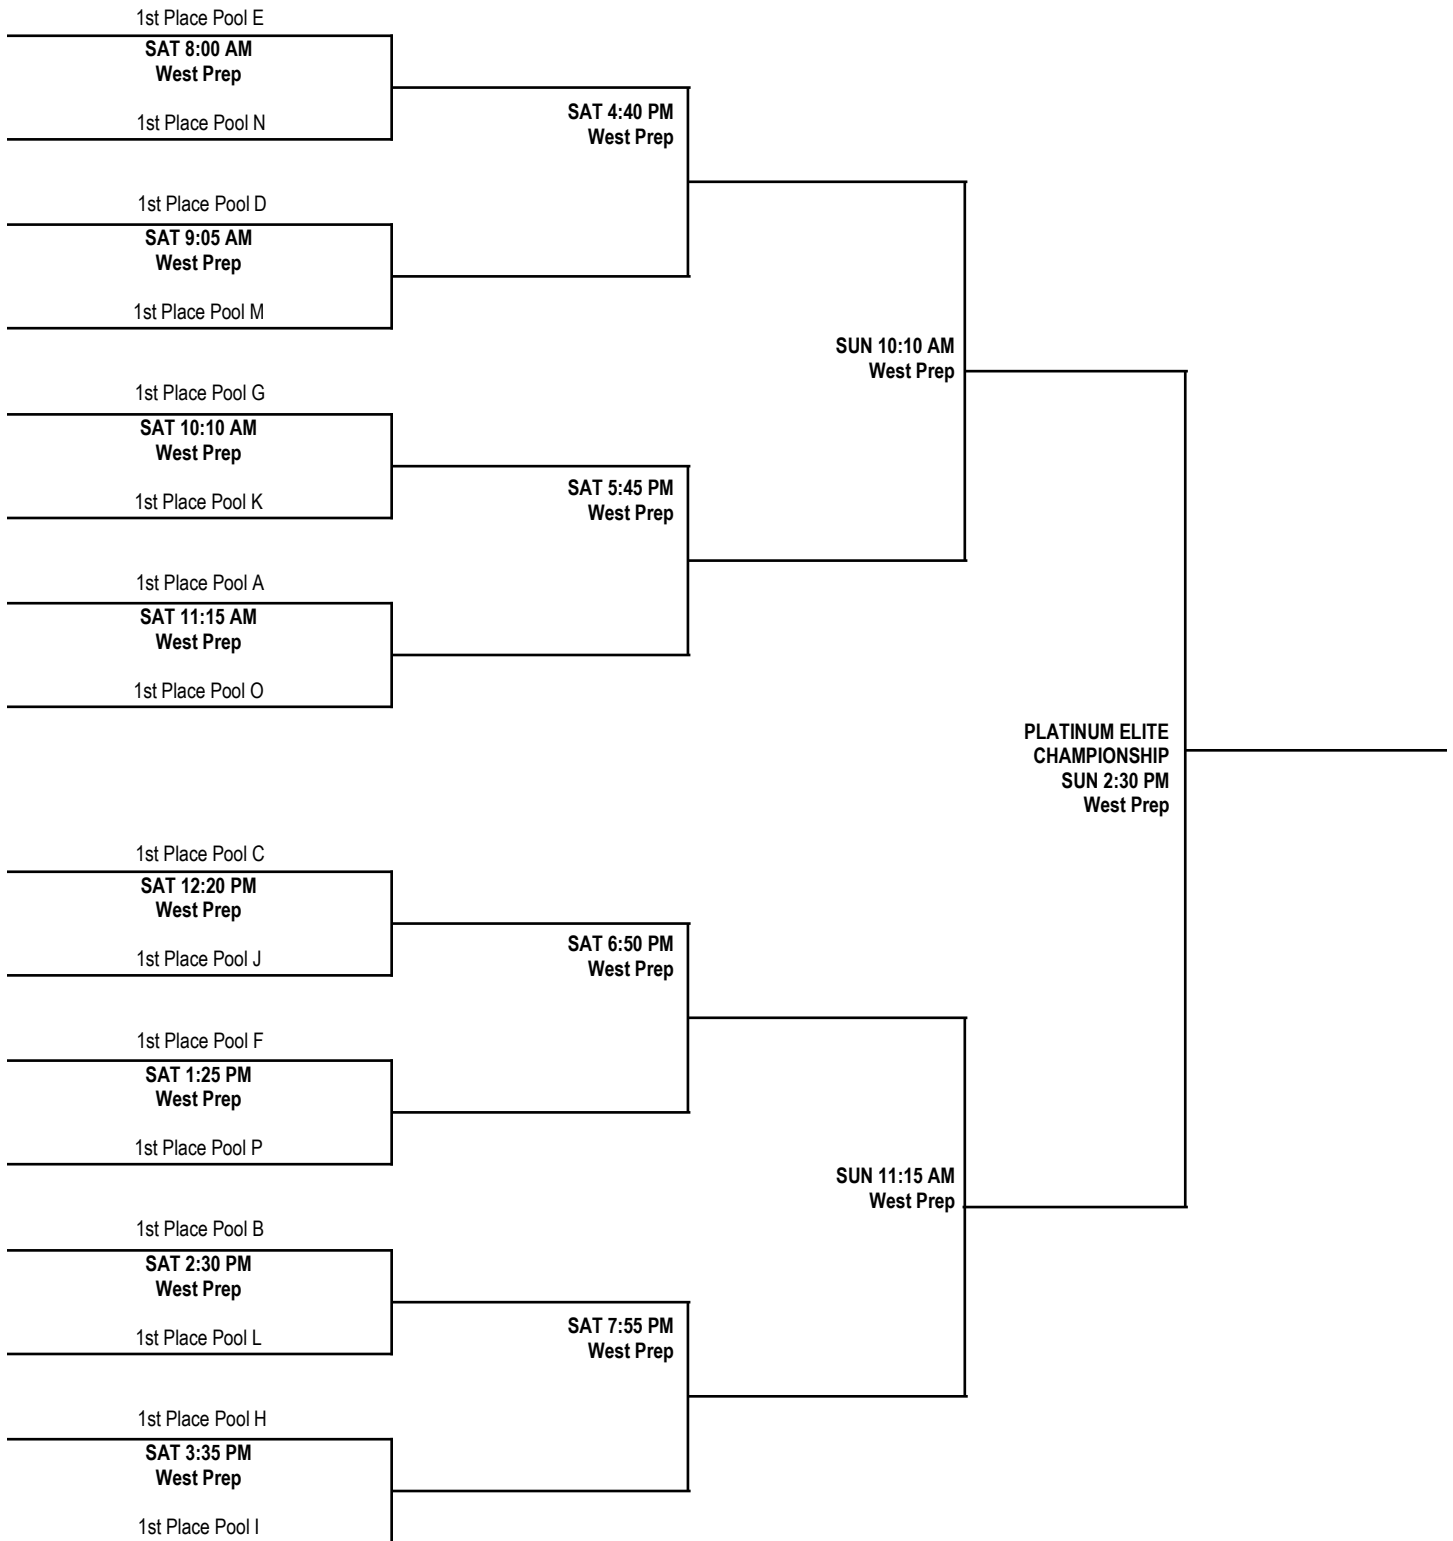

14U BOYS DIVISION PLATINUM ELITE CHAMPIONSHIP BRACKET