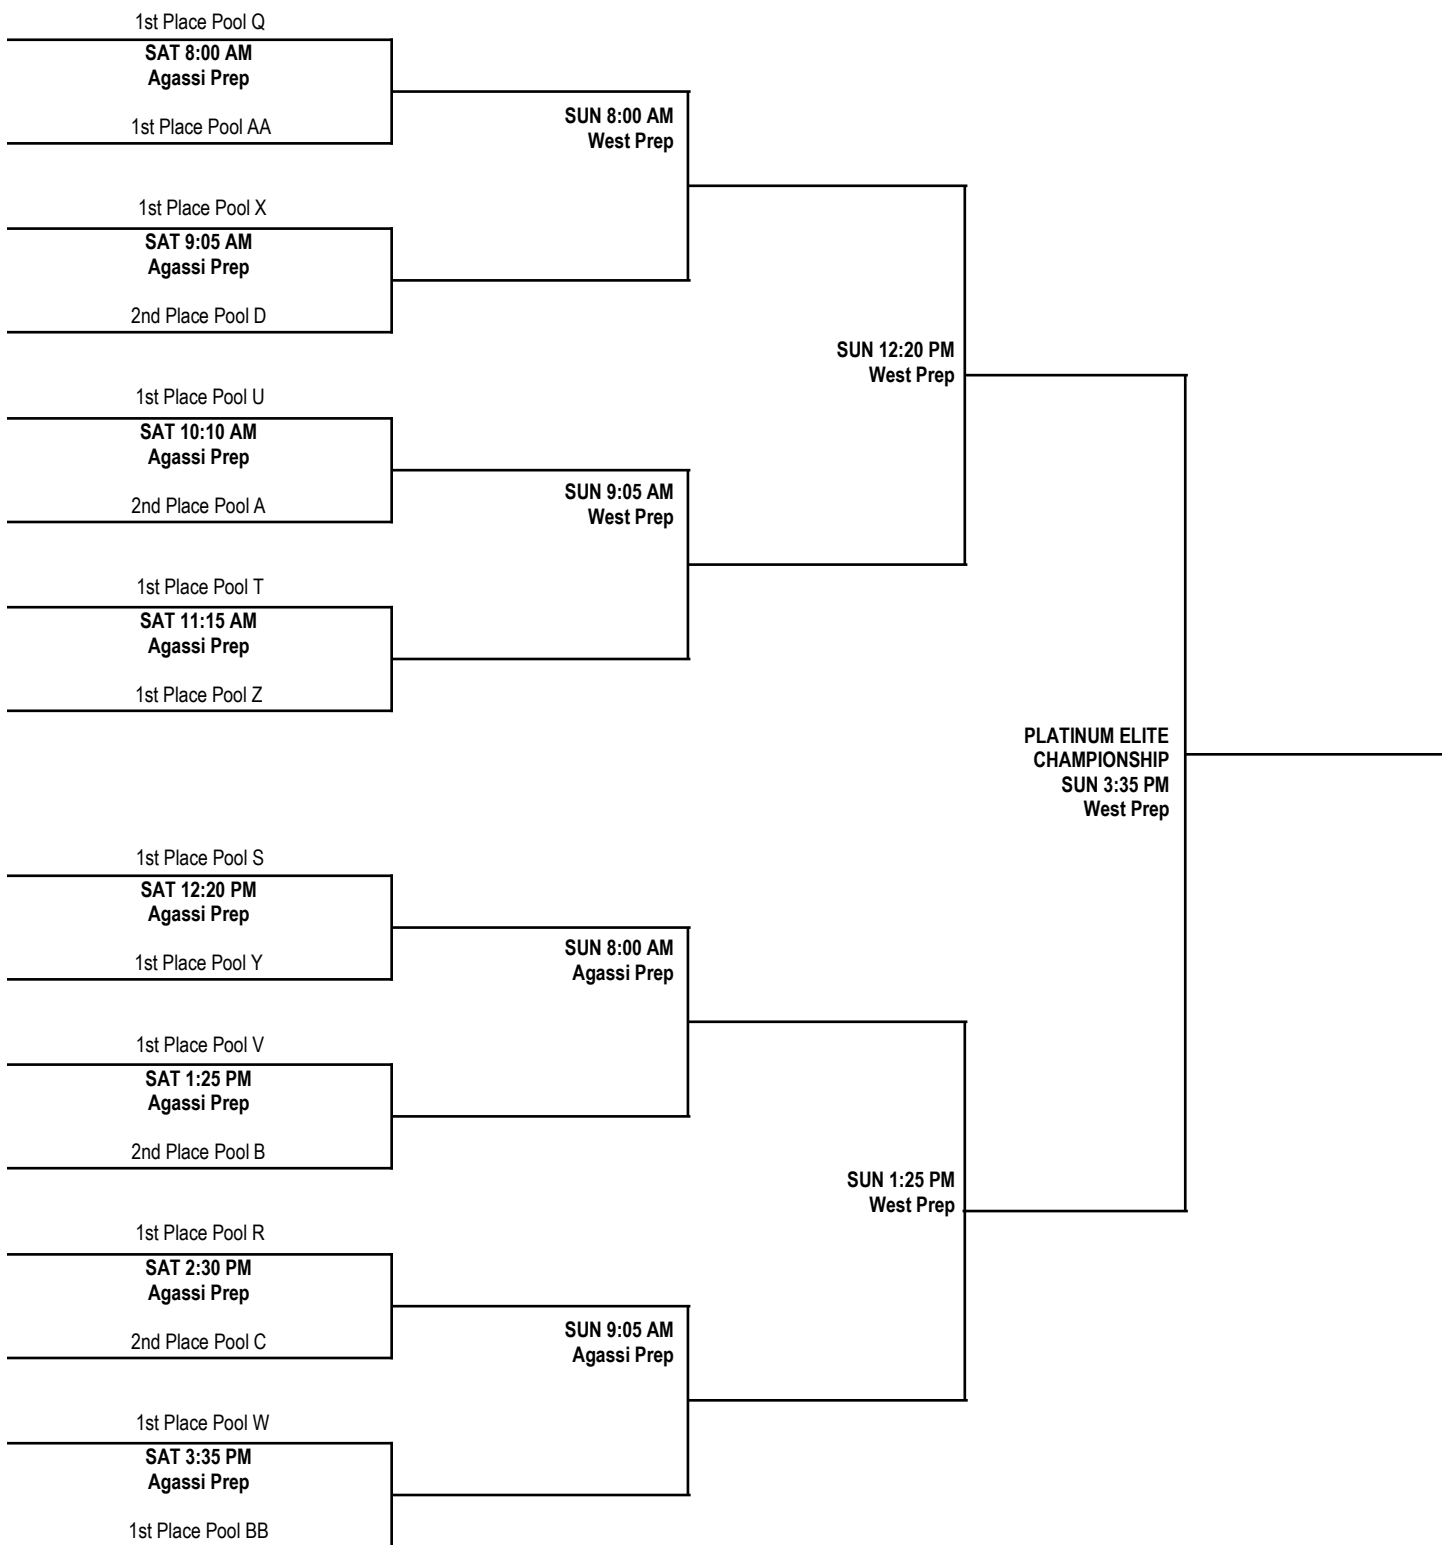

FRIDAY, JULY 22, 2016 AGASSI B&G CLUB	
TIME	TEAMS
2:30 PM	BB1 v BB2
3:35 PM	BB3 v BB4

14U BOYS DIVISION PLATINUM ELITE CHAMPIONSHIP BRACKET

14U BOYS DIVISION PLATINUM ELITE CHAMPIONSHIP BRACKET

14U BOYS DIVISION PLATINUM CHAMPIONSHIP BRACKET