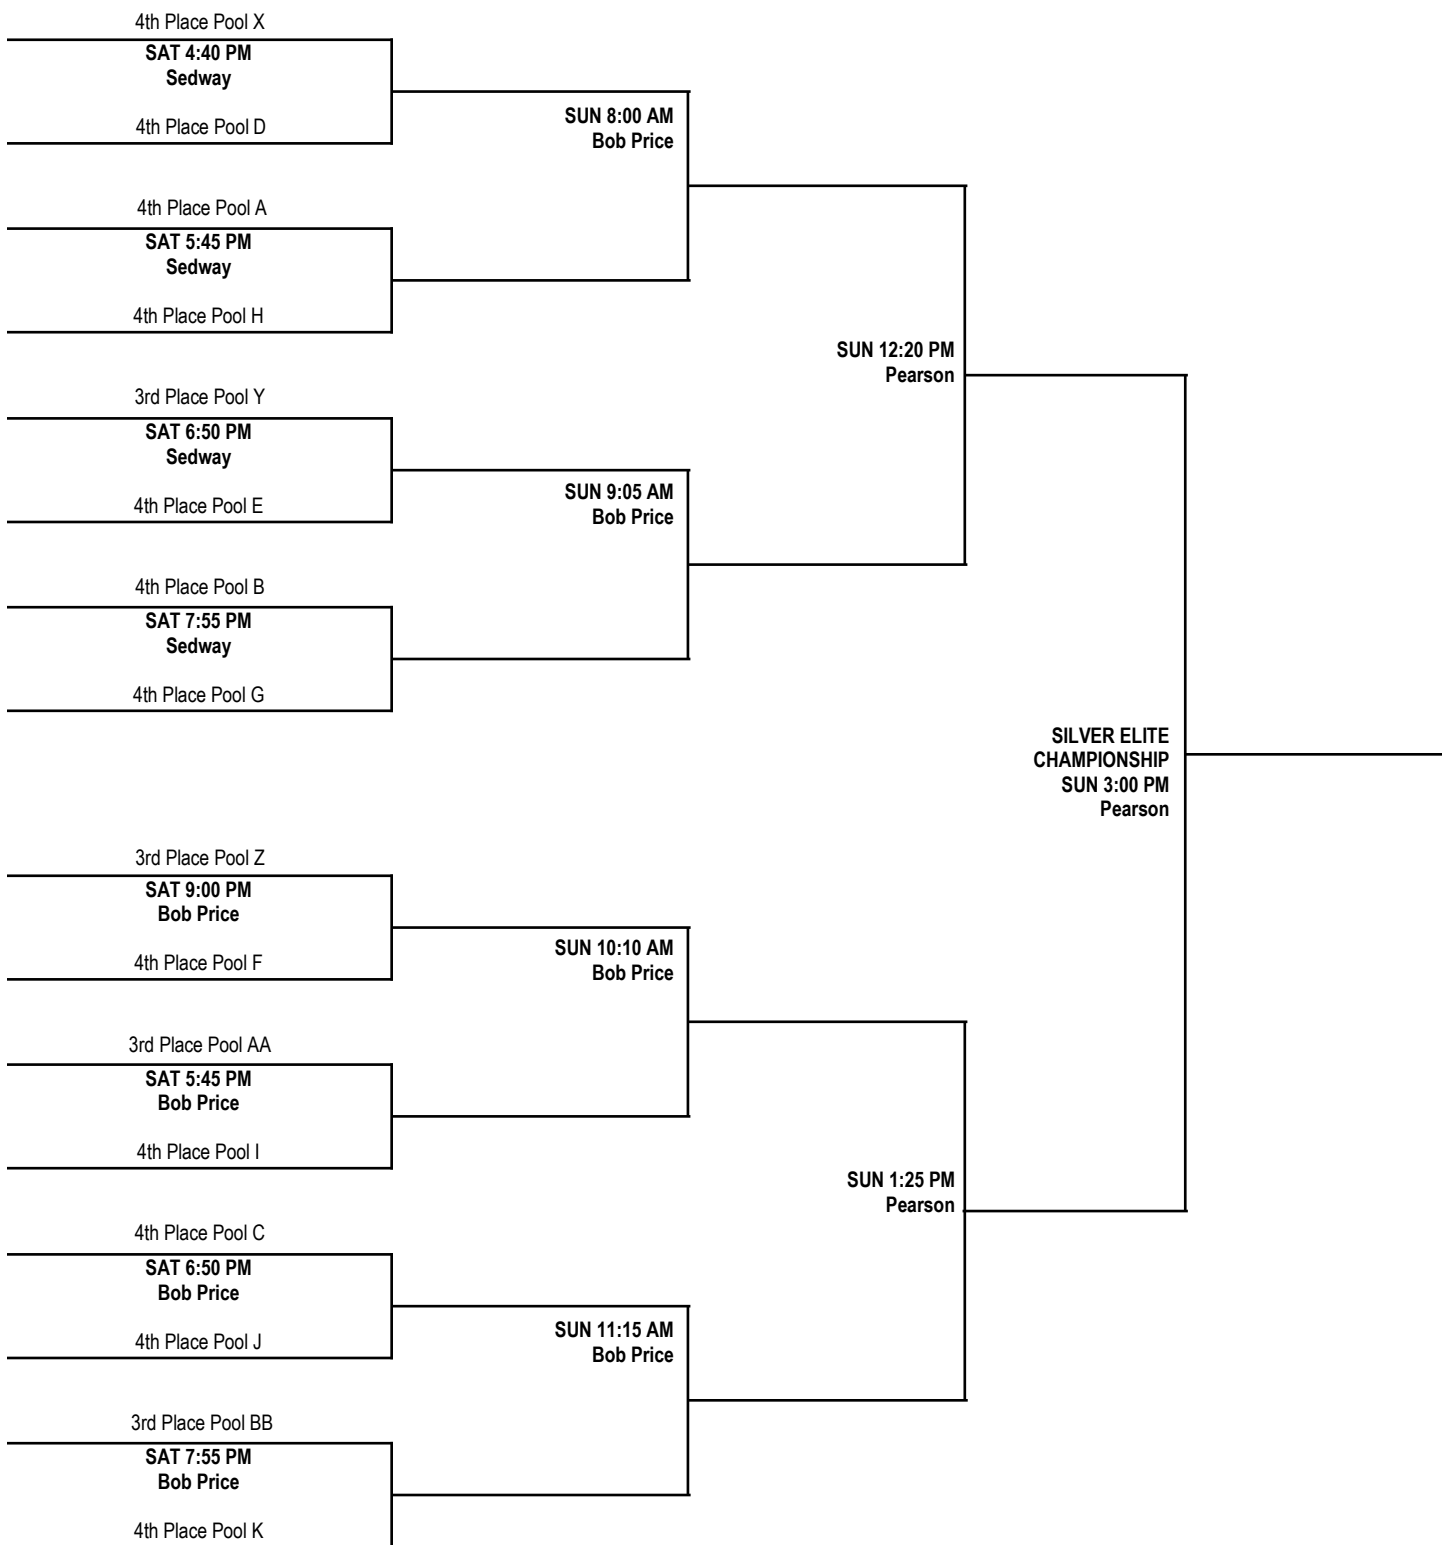

14U BOYS DIVISION GOLD ELITE CHAMPIONSHIP BRACKET

14U BOYS DIVISION GOLD CHAMPIONSHIP BRACKET

14U BOYS DIVISION

SILVER ELITE CHAMPIONSHIP BRACKET

14U BOYS DIVISION SILVER CHAMPIONSHIP BRACKET