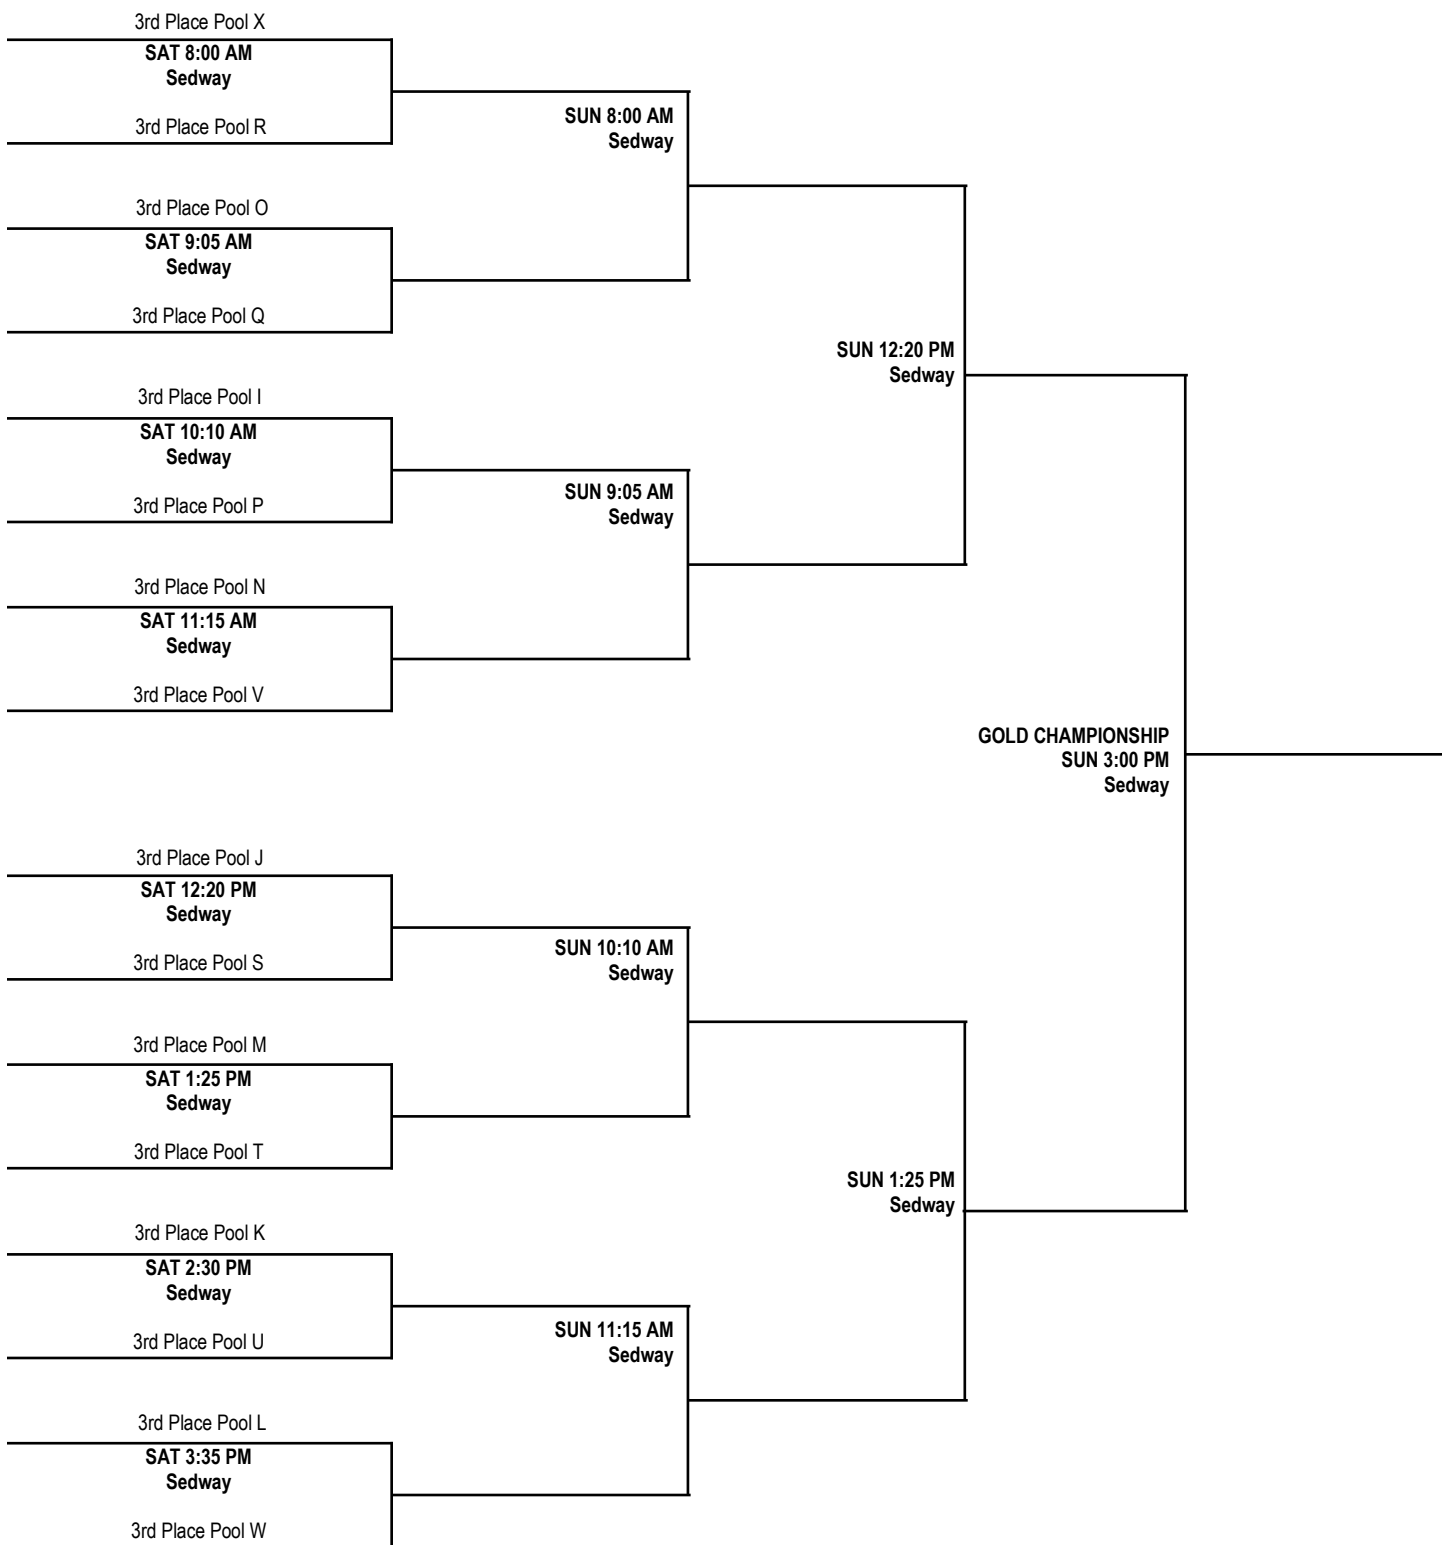

14U BOYS DIVISION GOLD CHAMPIONSHIP BRACKET