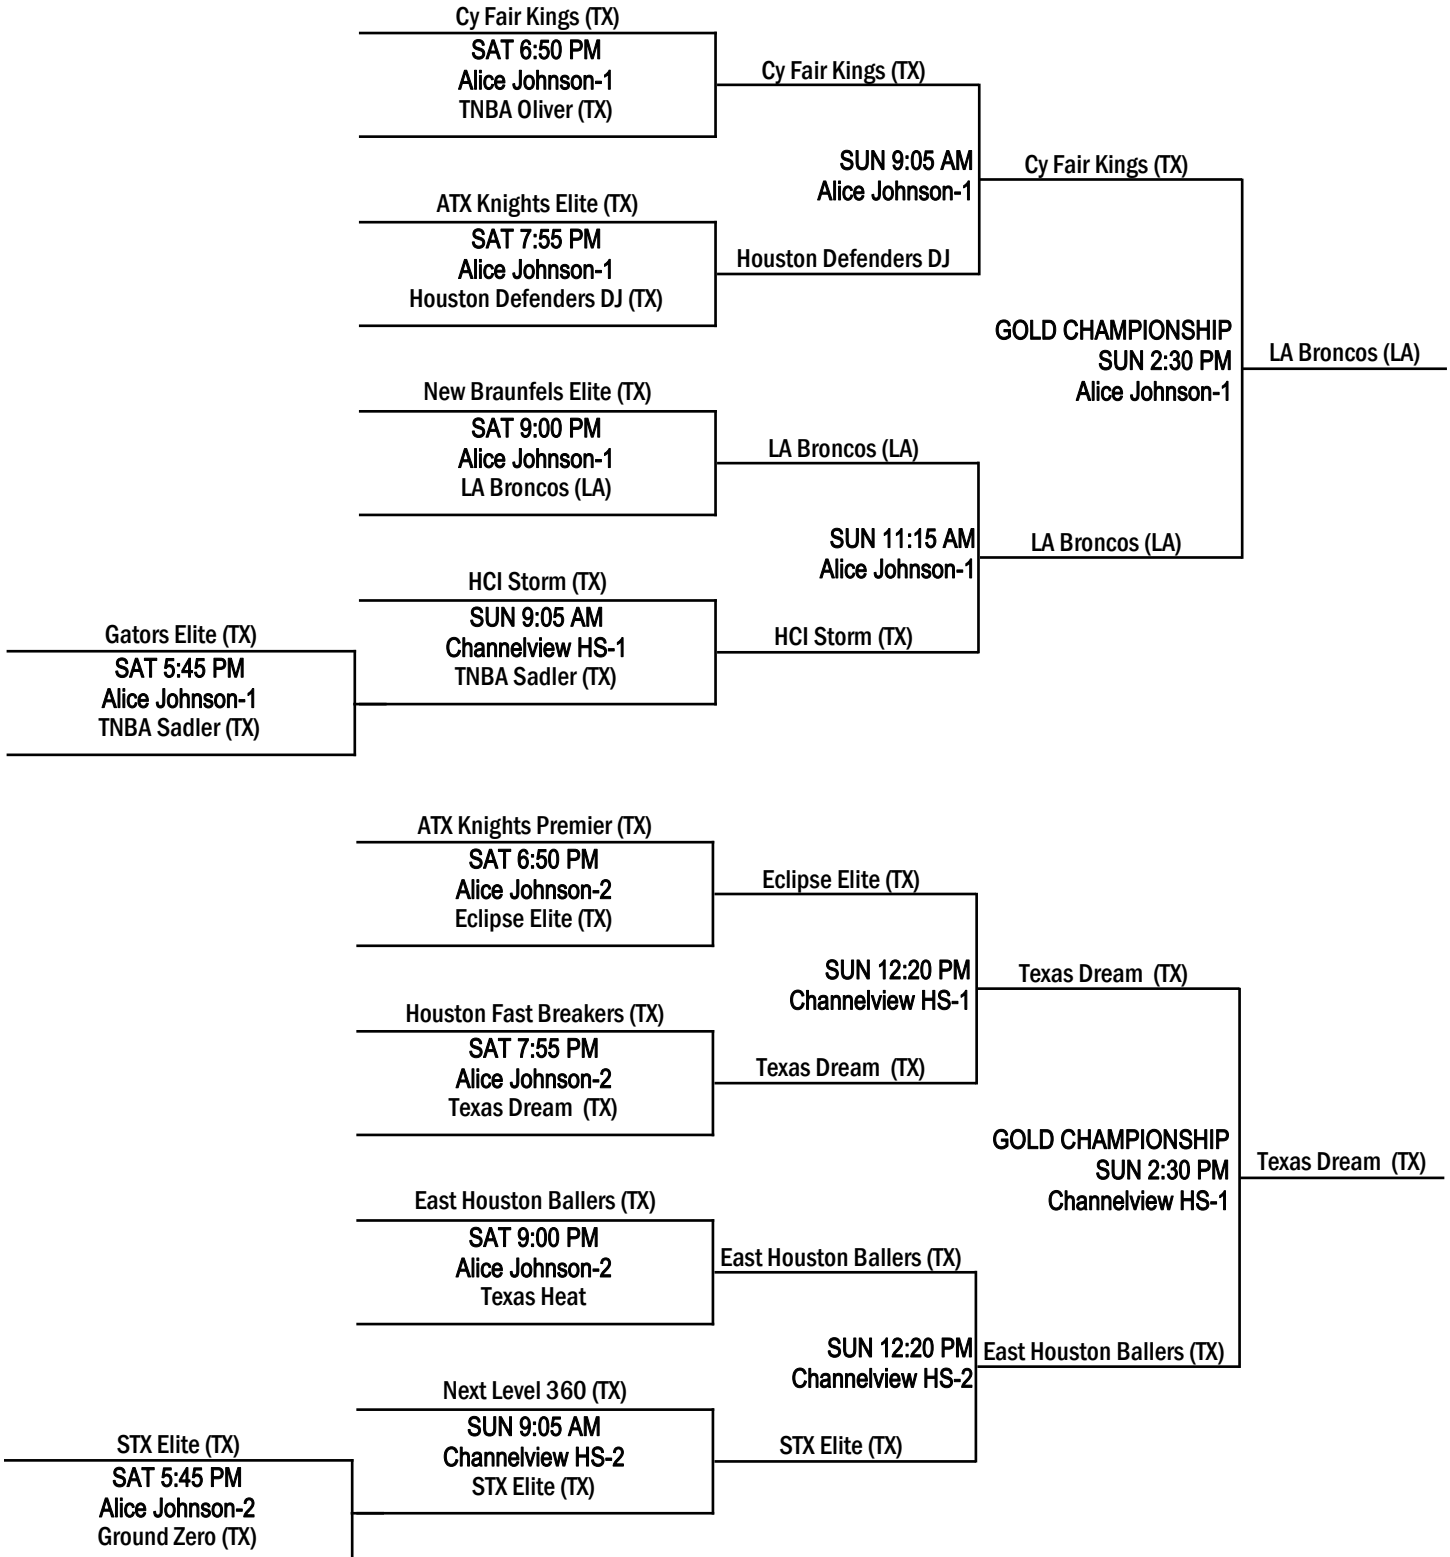

2018 KINGWOOD CLASSIC

14U BOYS DIVISION

Home Team listed on top and wears light colors.