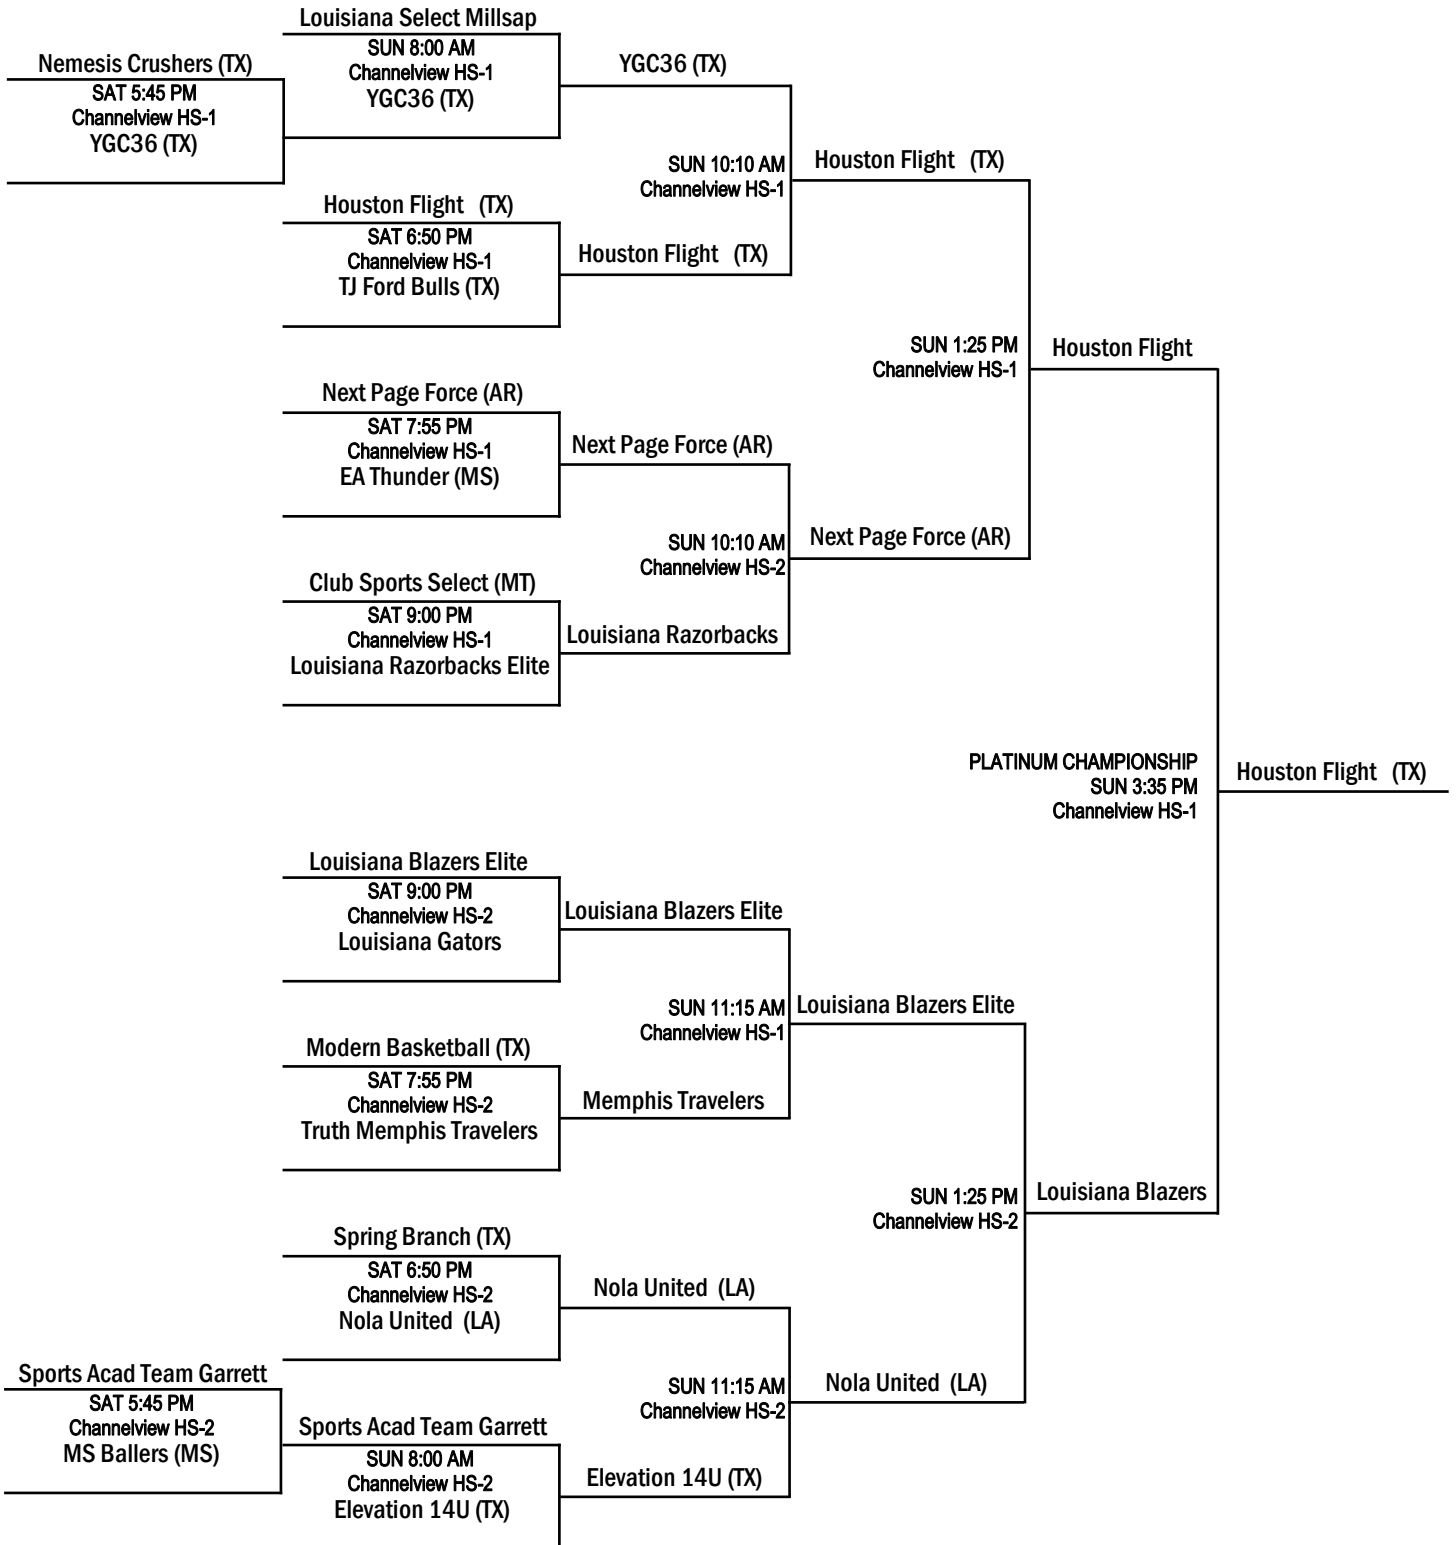

2018 KINGWOOD CLASSIC

14U BOYS DIVISION

Home Team listed on top and wears light colors.