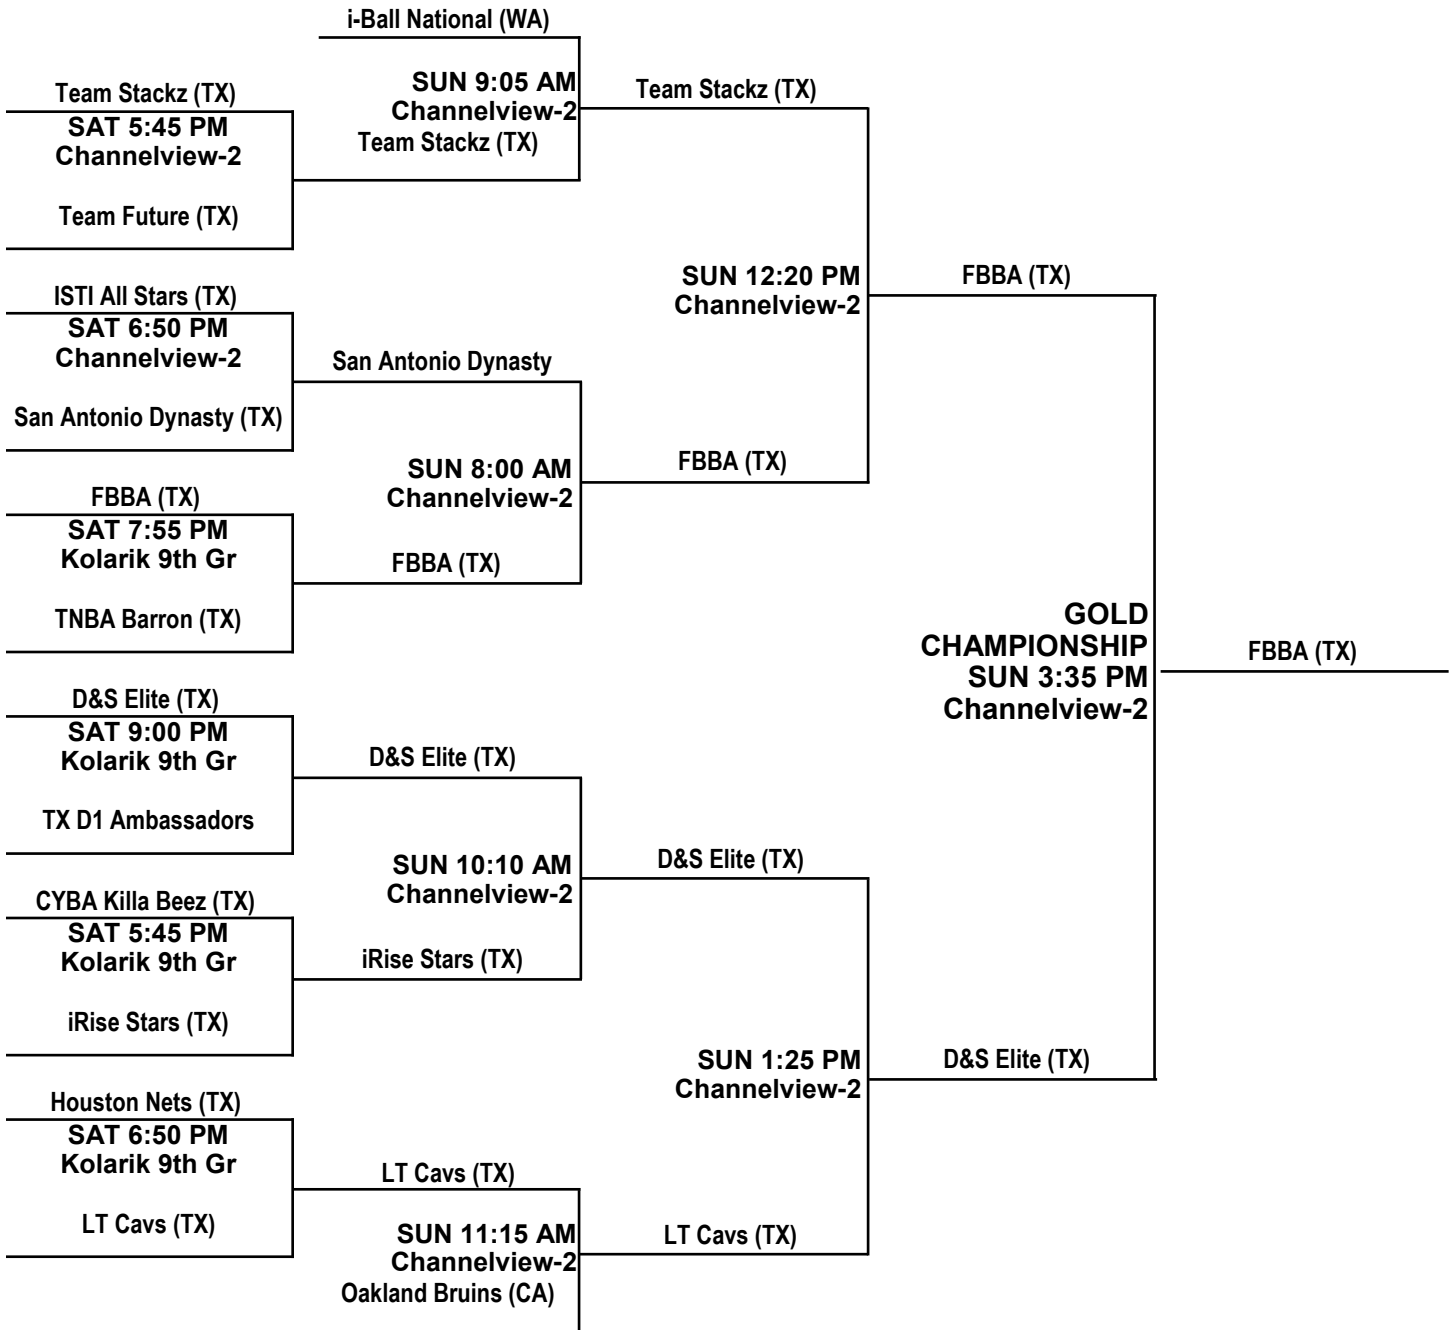

2015 KINGWOOD TOURNAMENT

14U BOYS DIVISION / GOLD BRACKET

Home Team listed on top and wears light colors.