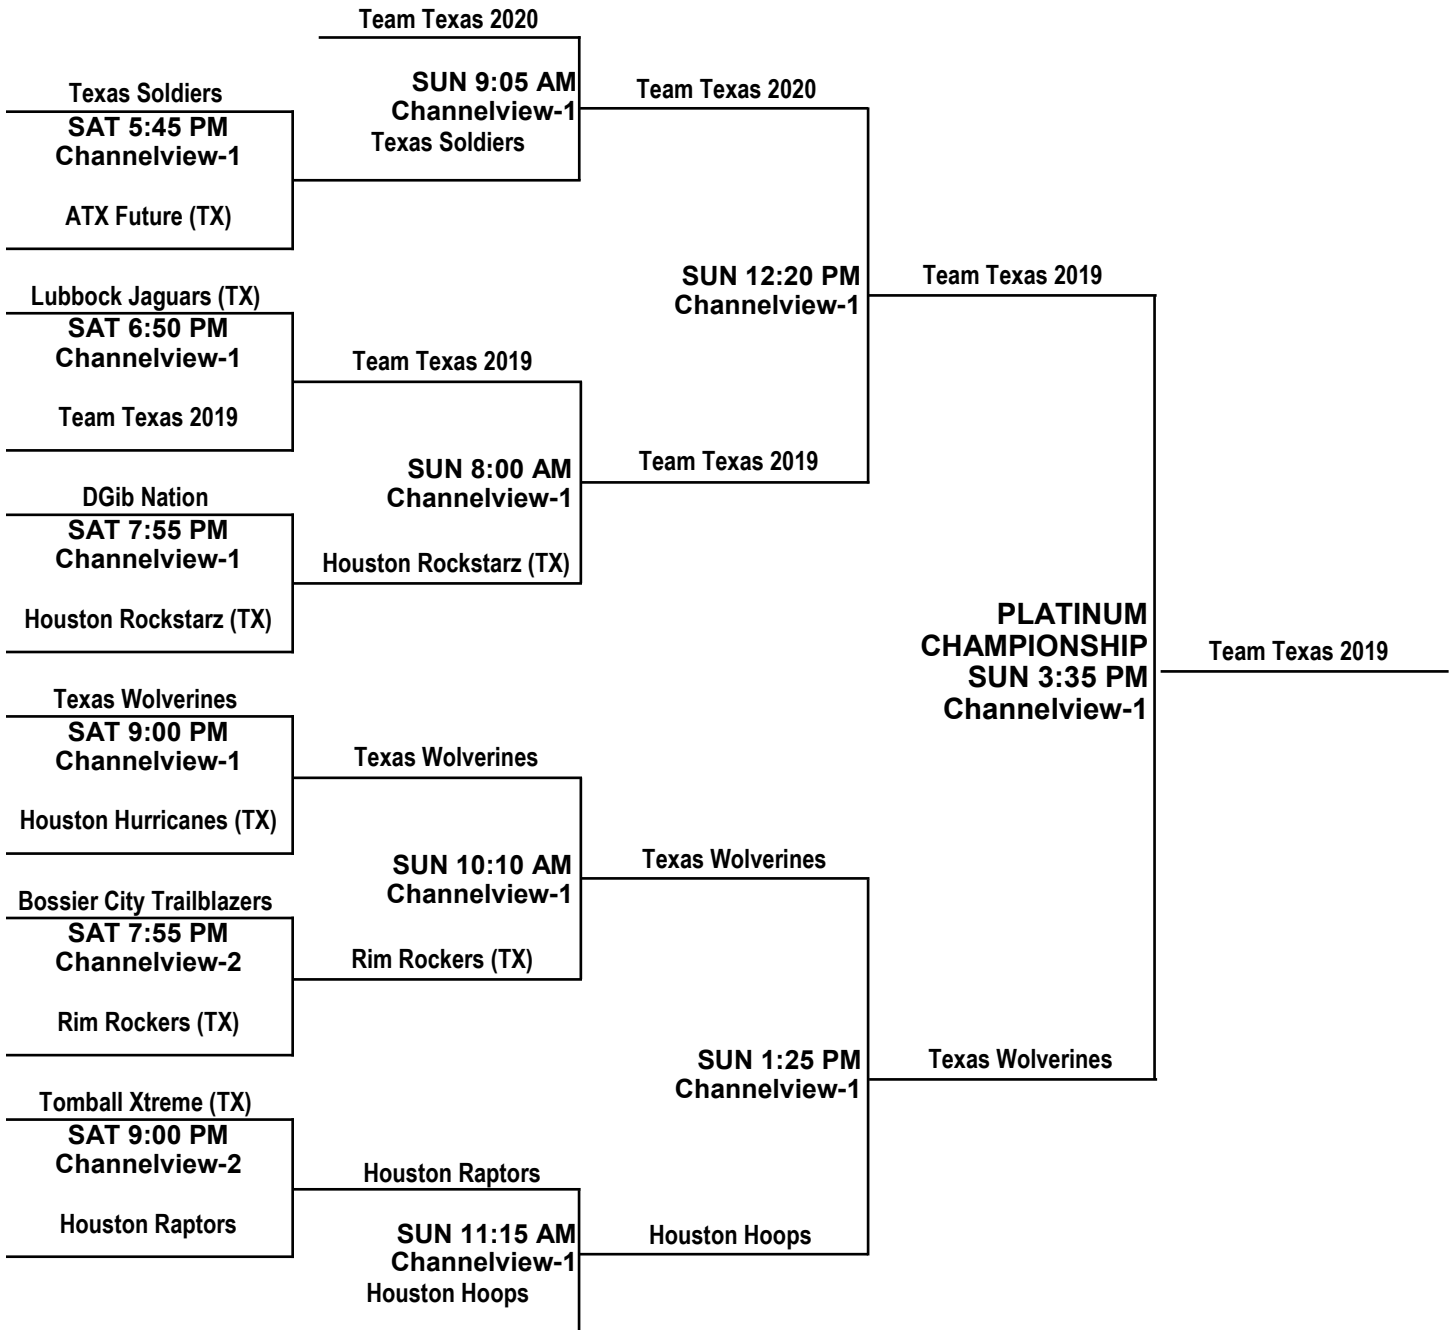

2015 KINGWOOD TOURNAMENT

14U BOYS DIVISION / PLATINUM BRACKET

Home Team listed on top and wears light colors.