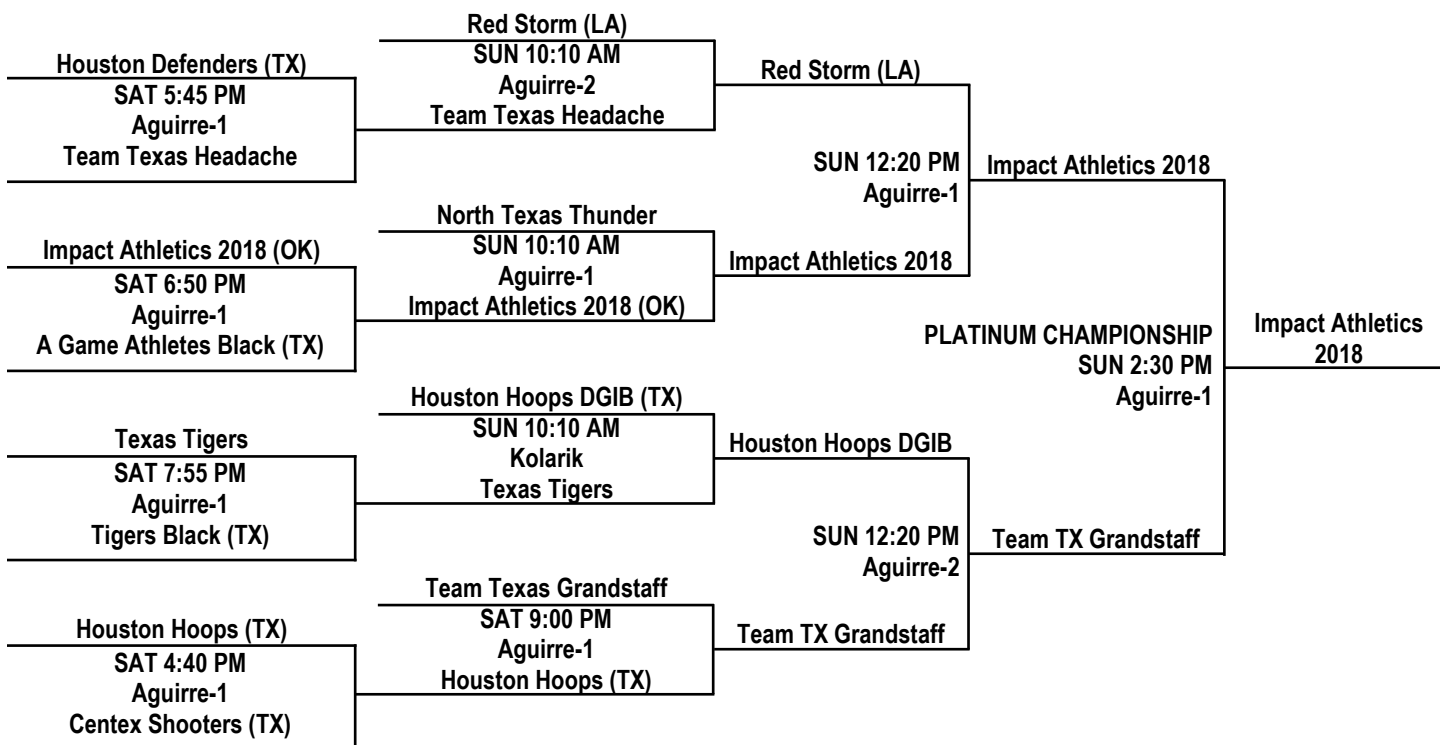

2014 KINGWOOD TOURNAMENT

14U BOYS DIVISION / PLATINUM BRACKET