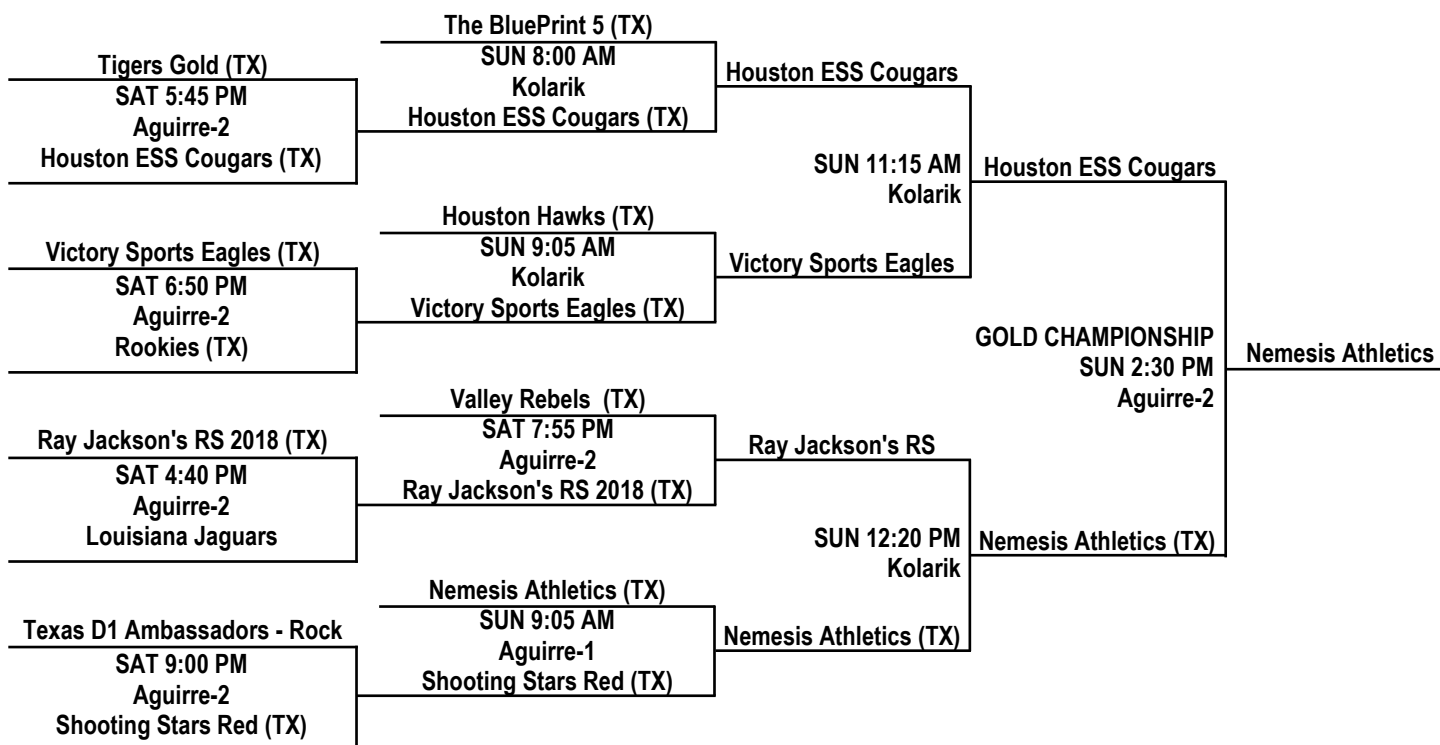

14U BOYS DIVISION / GOLD BRACKET