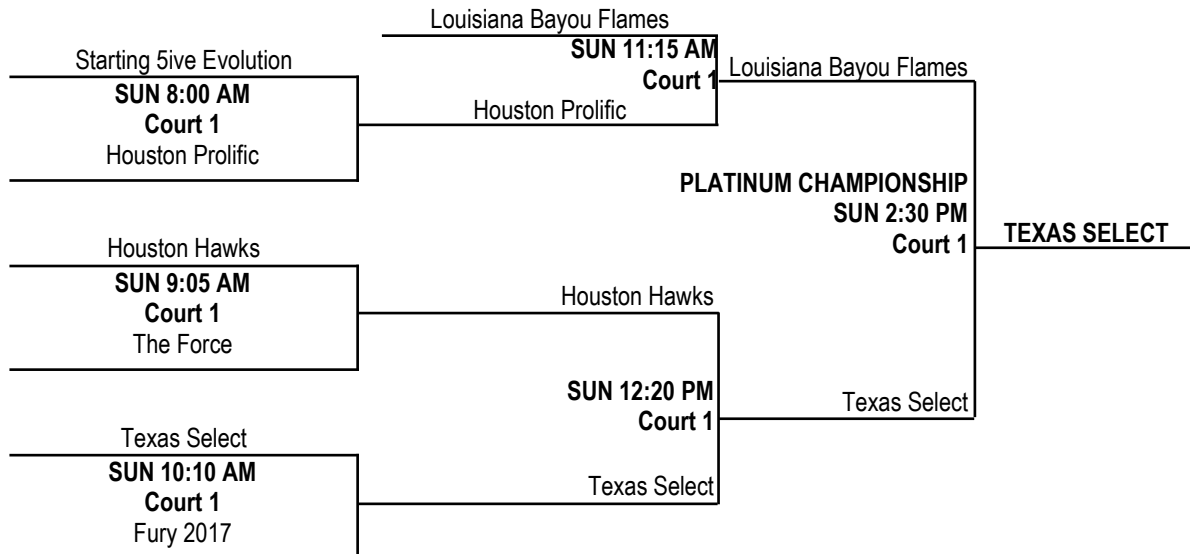

THE KINGWOOD 2013 / 14U BOYS DIVISION

POOL PLAY

FRIDAY, APRIL 19, 2013 CUNNINGHAM MIDDLE SCHOOL		
TIME	COURT 1	COURT 2
6:25 PM	A1 vs. A3 (64-48)	E1 vs. E2 (56-47)
7:30 PM	G2 vs. G3 (56-81)	B2 vs. B3 (88-70)
8:35 PM	F2 vs. F3 (65-62)	C1 vs. C3 (79-37)

SATURDAY, APRIL 20, 2013 CUNNINGHAM MIDDLE SCHOOL		
TIME	COURT 1	COURT 2
8:00 AM	D1 vs. D3 (60-56)	—
9:05 AM	A3 vs. A2 (30-70)	—
10:10 AM	B3 vs. B1 (30-67)	—
11:15 AM	E2 vs. E3 (91-9)	F3 vs. F1 (50-74)
12:20 PM	G1 vs. G2 (41-83)	C2 vs. C1 (79-50)
1:25 PM	A2 vs. A1 (46-27)	—
2:30 PM	D3 vs. D2 (62-43)	—
3:35 PM	E3 vs. E1 (21-101)	—
4:40 PM	G3 vs. G1 (80-27)	—
5:45 PM	B1 vs. B2 (51-64)	—
6:50 PM	D2 vs. D1 (41-50)	—
7:55 PM	F1 vs. F2 (64-56)	—
9:00 PM	C3 vs. C2 (41-51)	—

Game Locations

CUNNINGHAM MIDDLE SCHOOL:
14110 Wallisville Rd, Houston 77049
Home Team is on left and wears light colors

PLATINUM CHAMPIONSHIP BRACKET

All Games at Cunningham MS.
Home Team listed on top and wears light colors.