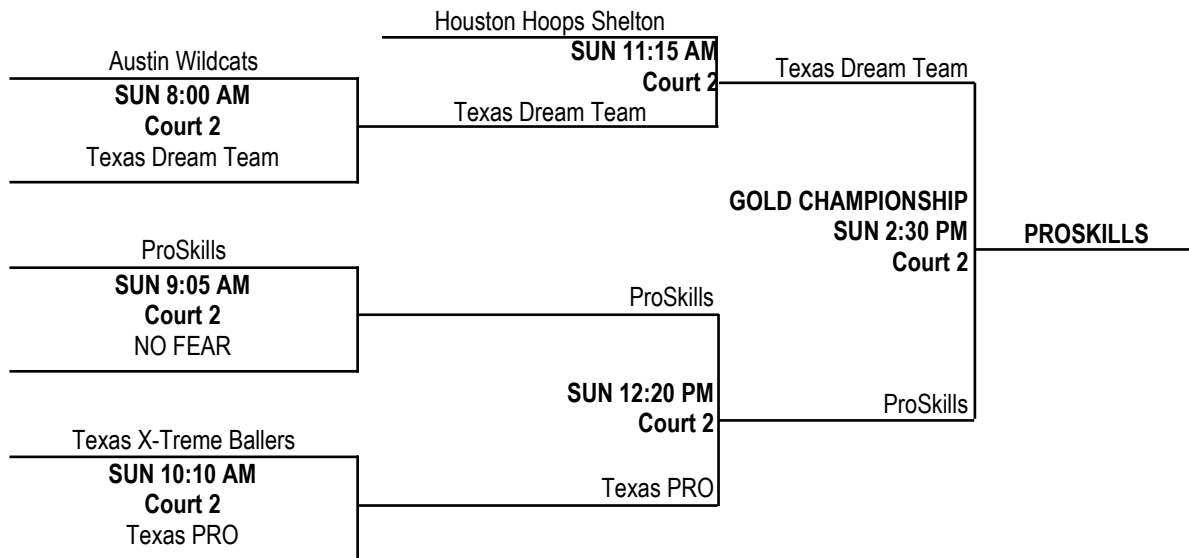

THE KINGWOOD 2013 / 14U BOYS DIVISION

GOLD CHAMPIONSHIP BRACKET

All Gold Games at Cunningham Middle School: 14110 Wallisville Rd, Houston 77049
Home Team listed on top and wears light colors.