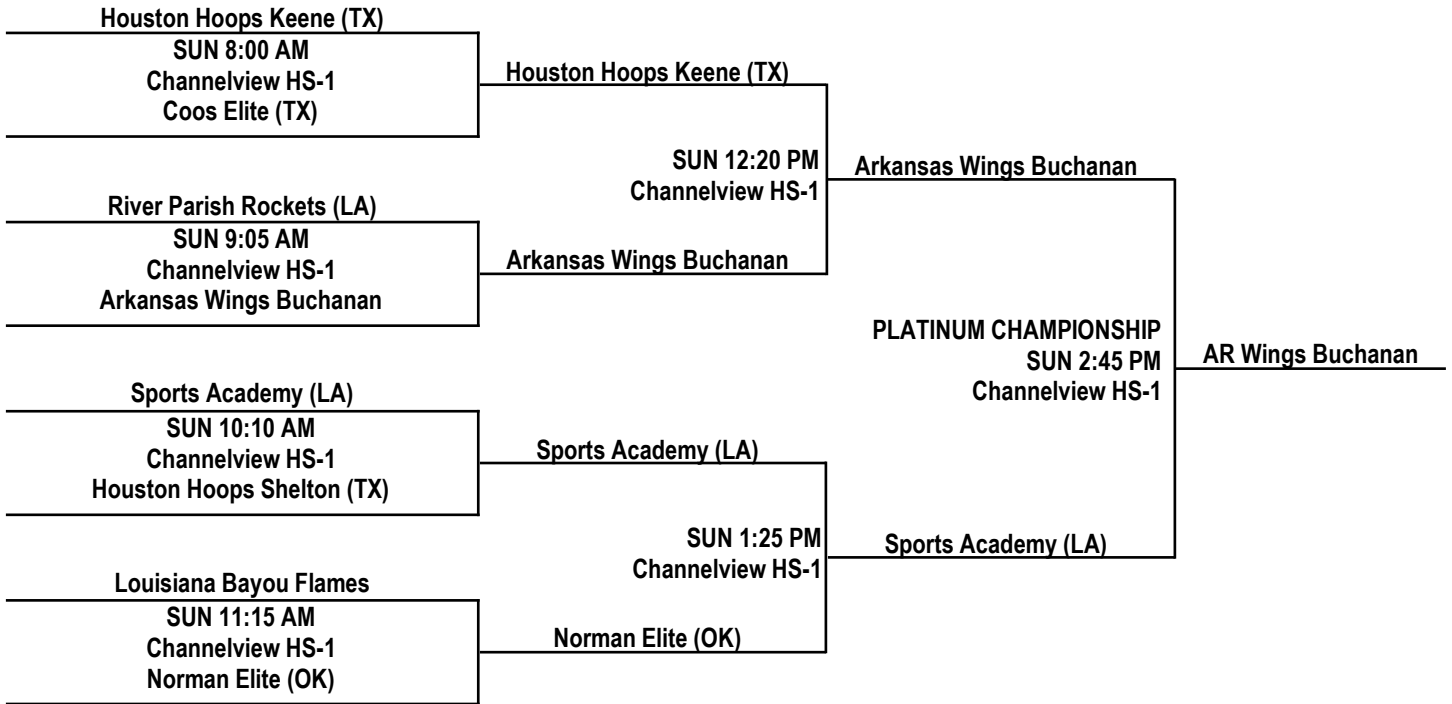

POOL E				
	TEAM	W	L	PLACE
E1	Louisiana Bayou Flames	2		1st
E2	Houston Flight (TX)	1	1	2nd
E3	A Game Athletes Butler (TX)		2	3rd

POOL F				
	TEAM	W	L	PLACE
F1	River Parish Rockets (LA)	2		1st
F2	A Game Athletes Barker (TX)		2	3rd
F3	San Antonio Cobras (TX)	1	1	2nd

Home team is listed first and wears light colors

FRIDAY, APRIL 15, 2016 CHANNELVIEW HS

TIME	COURT 1	COURT 2
7:20 PM	54 H1 v H4 38	51 H2 v H3 56
8:25 PM	67 A1 v A2 45	35 C2 v C3 53
9:30 PM	56 E2 v E3 16	43 G1 v G3 32

SATURDAY, APRIL 16, 2016 LEGENDS SPORTS COMPLEX

TIME	COURT 1	COURT 2
9:05 AM	38 H3 v H1 67	56 F3 v F2 36
10:10 AM	59 B1 v B3 36	51 A2 v A3 37
11:15 AM	63 E1 v E2 43	59 D1 v D2 24
12:20 PM	40 C3 v C1 66	46 H4 v H2 29
1:25 PM	34 D3 v D1 87	22 F2 v F1 60
2:30 PM	44 B3 v B2 46	42 G3 v G2 48
3:35 PM	32 A3 v A1 82	36 E3 v E1 64
4:40 PM	49 D2 v D3 20	77 C1 v C2 18
5:45 PM	25 G2 v G1 43	57 F1 v F3 35
6:50 PM	24 B2 v B1 73	—

2016 H-TOWN CLASSIC

14U BOYS DIVISION / PLATINUM BRACKET

Home Team listed on top and wears light colors.

14U BOYS DIVISION / GOLD BRACKET

2016 H-TOWN CLASSIC

14U BOYS DIVISION / SILVER BRACKET

Home Team listed on top and wears light colors.