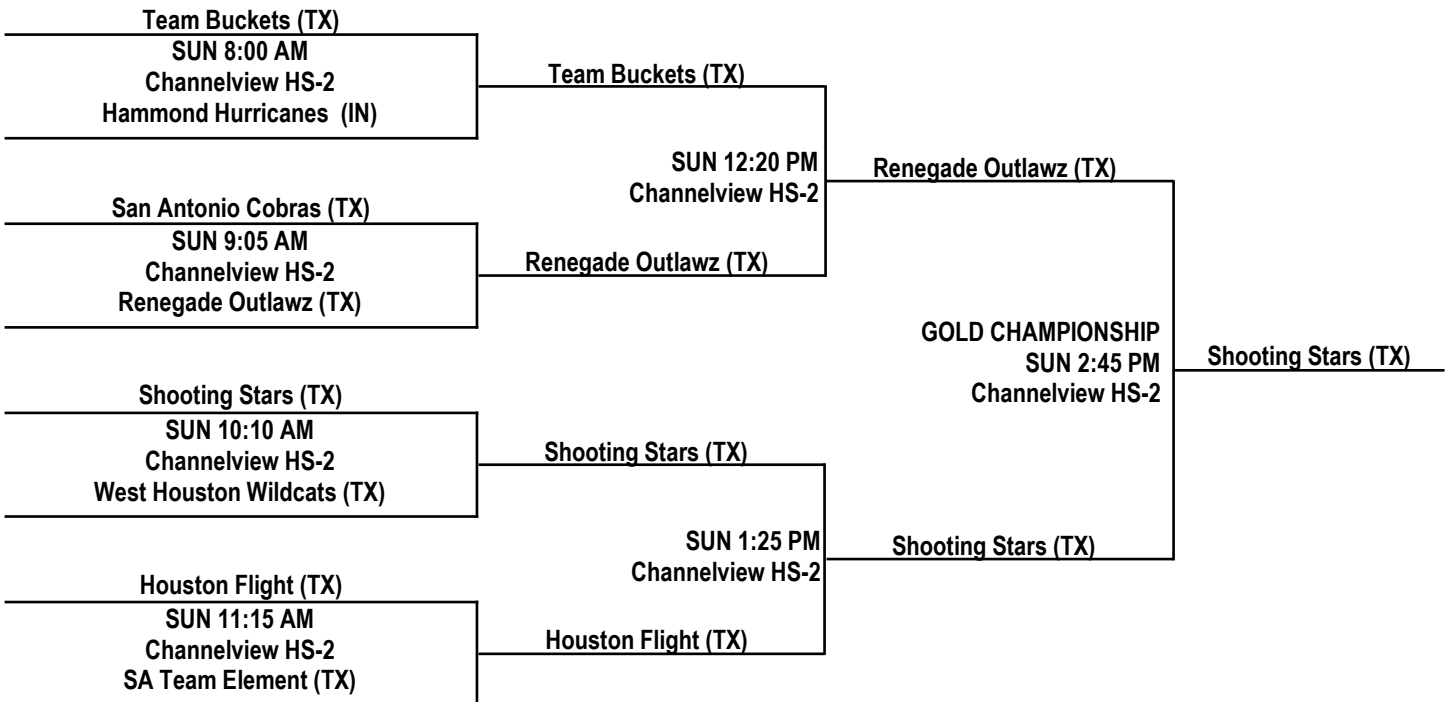

POOL E				
	TEAM	W	L	PLACE
E1	Louisiana Bayou Flames	2		1st
E2	Houston Flight (TX)	1	1	2nd
E3	A Game Athletes Butler (TX)		2	3rd

POOL F				
	TEAM	W	L	PLACE
F1	River Parish Rockets (LA)	2		1st
F2	A Game Athletes Barker (TX)		2	3rd
F3	San Antonio Cobras (TX)	1	1	2nd

SATURDAY, APRIL 16, 2016 LEGENDS SPORTS COMPLEX

TIME	COURT 1	COURT 2
9:05 AM	38 H3 v H1 67	56 F3 v F2 36
10:10 AM	59 B1 v B3 36	51 A2 v A3 37
11:15 AM	63 E1 v E2 43	59 D1 v D2 24
12:20 PM	40 C3 v C1 66	46 H4 v H2 29
1:25 PM	34 D3 v D1 87	22 F2 v F1 60
2:30 PM	44 B3 v B2 46	42 G3 v G2 48
3:35 PM	32 A3 v A1 82	36 E3 v E1 64
4:40 PM	49 D2 v D3 20	77 C1 v C2 18
5:45 PM	25 G2 v G1 43	57 F1 v F3 35
6:50 PM	24 B2 v B1 73	—

2016 H-TOWN CLASSIC

14U BOYS DIVISION / PLATINUM BRACKET

Home Team listed on top and wears light colors.

14U BOYS DIVISION / GOLD BRACKET

2016 H-TOWN CLASSIC

14U BOYS DIVISION / SILVER BRACKET

Home Team listed on top and wears light colors.