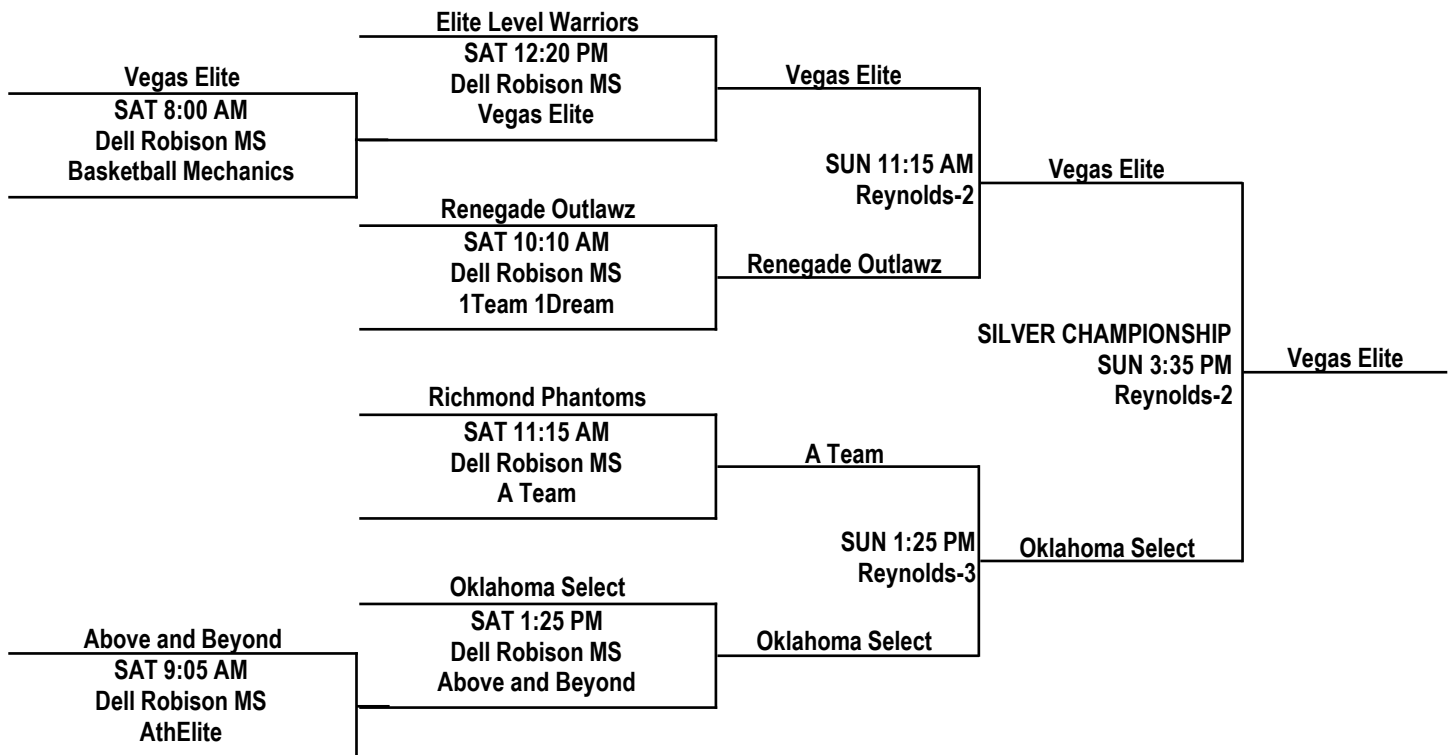

***HOME TEAM LISTED FIRST IN POOL PLAY AND ON TOP IN BRACKET
AND WEAR LIGHT COLORS.***

14U BOYS DIVISION PLATINUM CHAMPIONSHIP BRACKET

ALL GAMES ON THIS PAGE AT REYNOLDS BOYS & GIRLS CLUB

14U BOYS DIVISION SILVER ELITE CHAMPIONSHIP BRACKET

14U BOYS DIVISION SILVER CHAMPIONSHIP BRACKET

14U BOYS DIVISION BRONZE CHAMPIONSHIP BRACKET

14U BOYS DIVISION COPPER CHAMPIONSHIP BRACKET