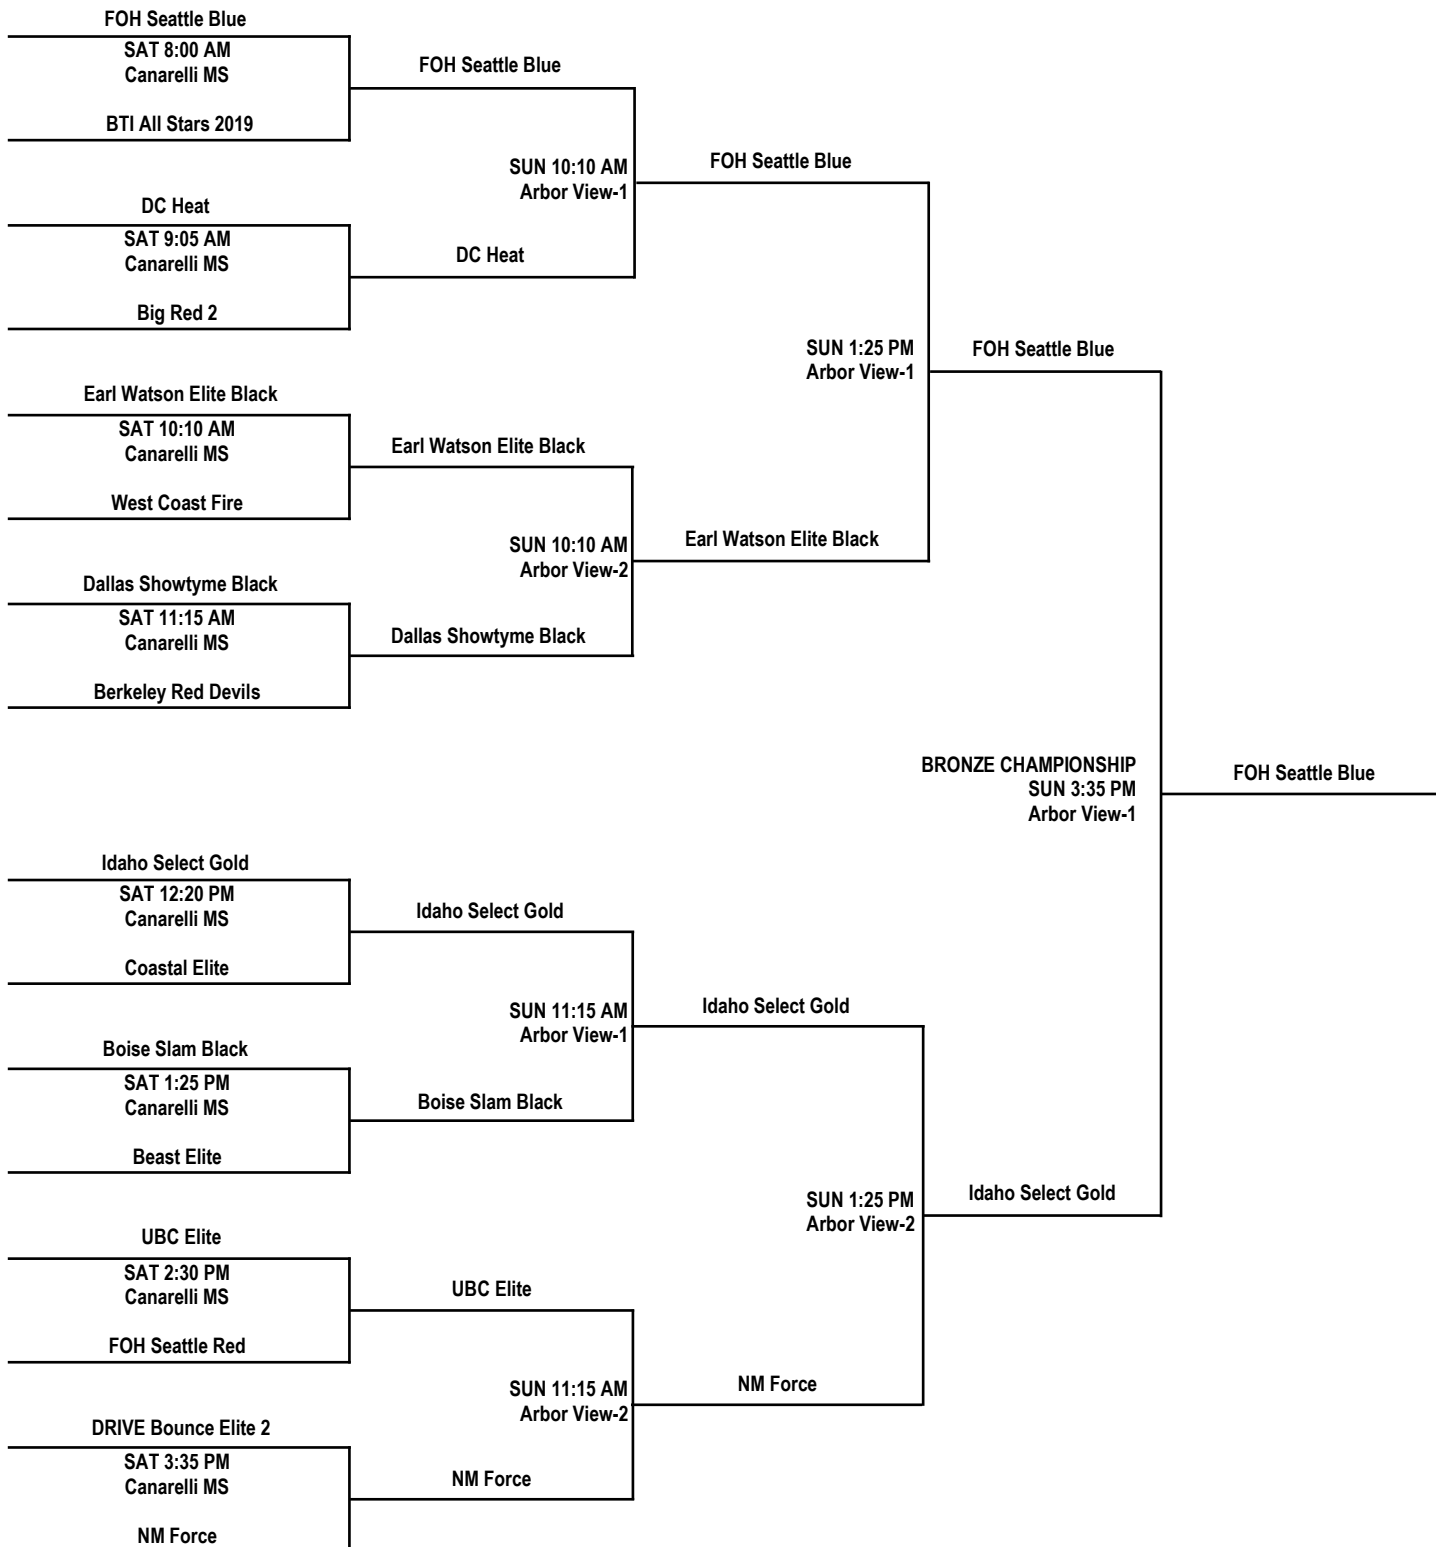

14U BOYS DIVISION BRONZE CHAMPIONSHIP BRACKET