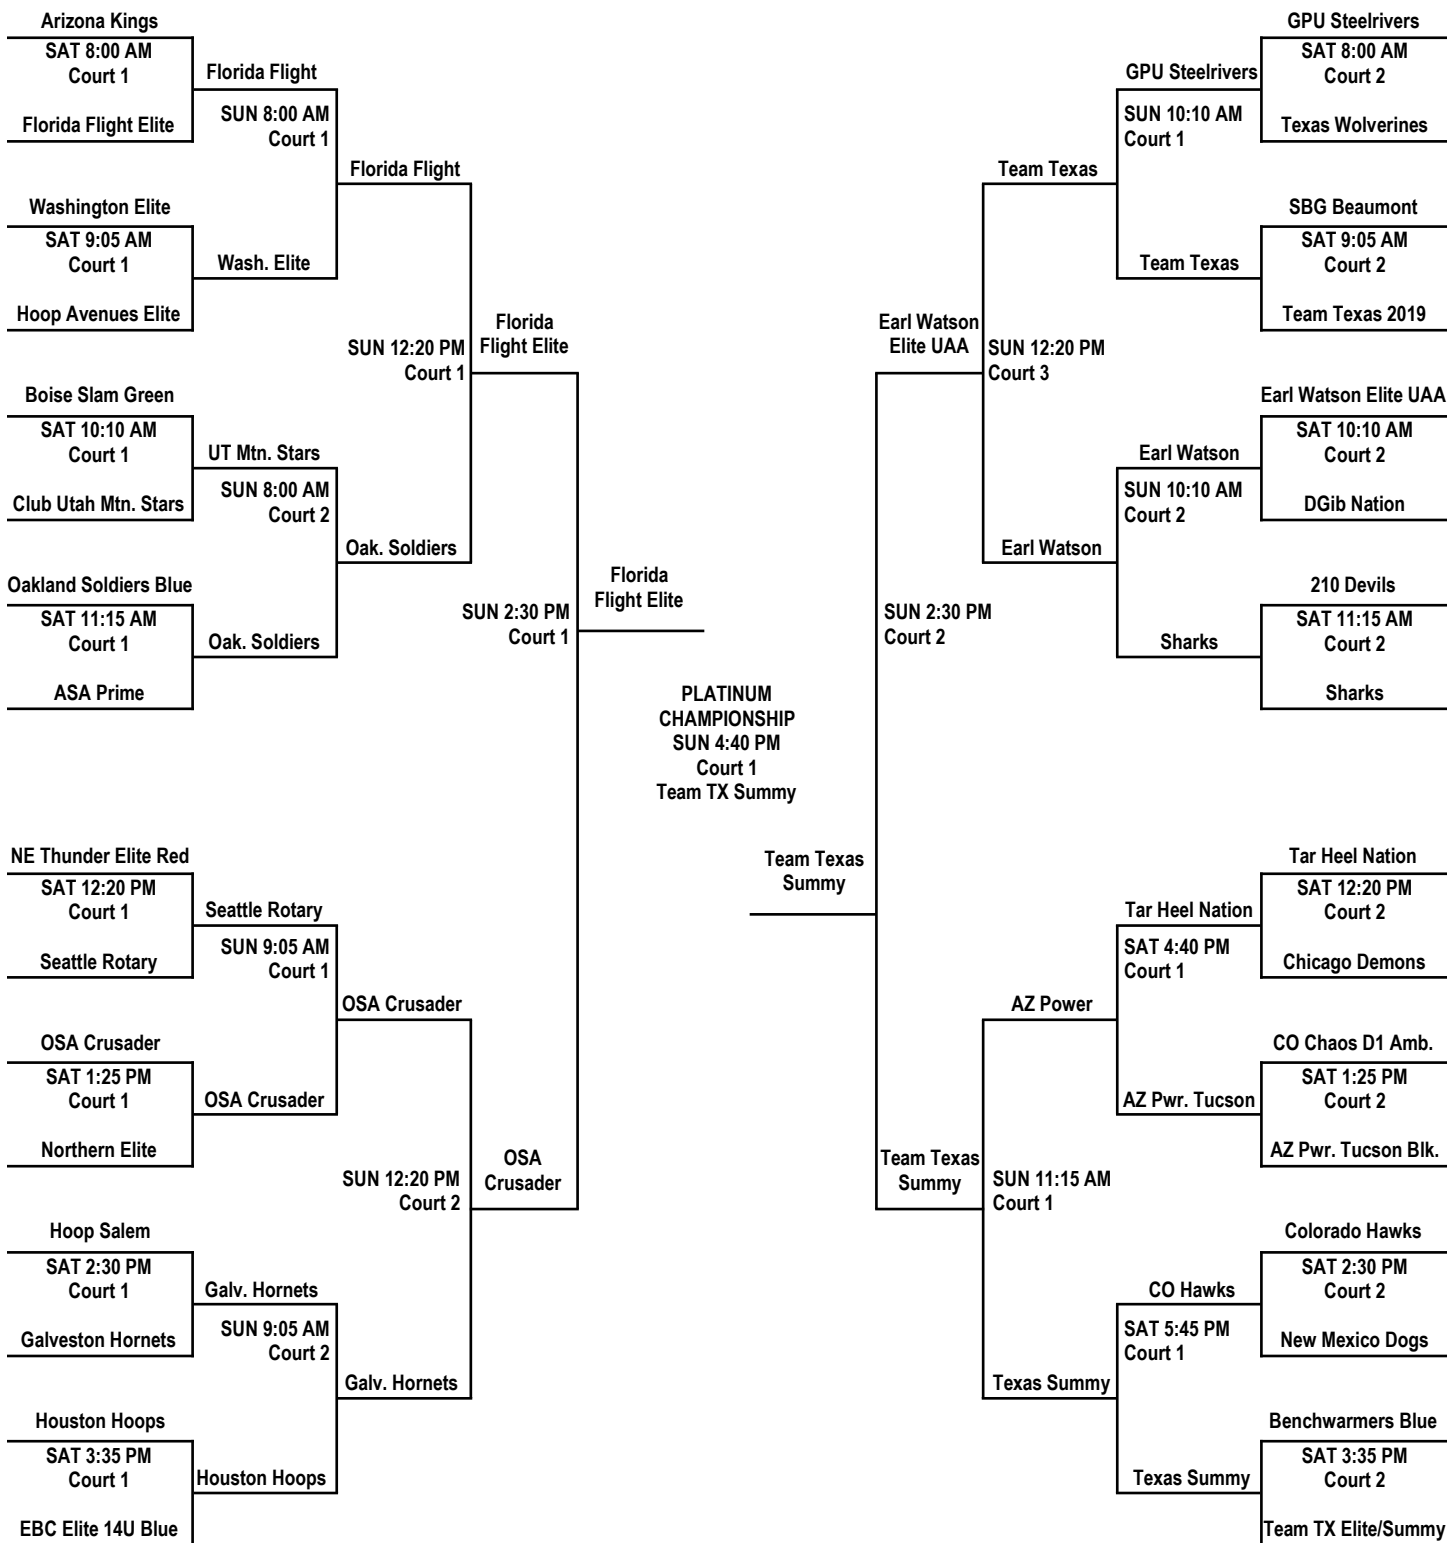

***HOME TEAM LISTED FIRST IN POOL PLAY AND ON TOP IN BRACKET
AND WEAR LIGHT COLORS.***

14U BOYS DIVISION PLATINUM CHAMPIONSHIP BRACKET

ALL GAMES ON THIS PAGE AT REYNOLDS BOYS & GIRLS CLUB

14U BOYS DIVISION SILVER ELITE CHAMPIONSHIP BRACKET