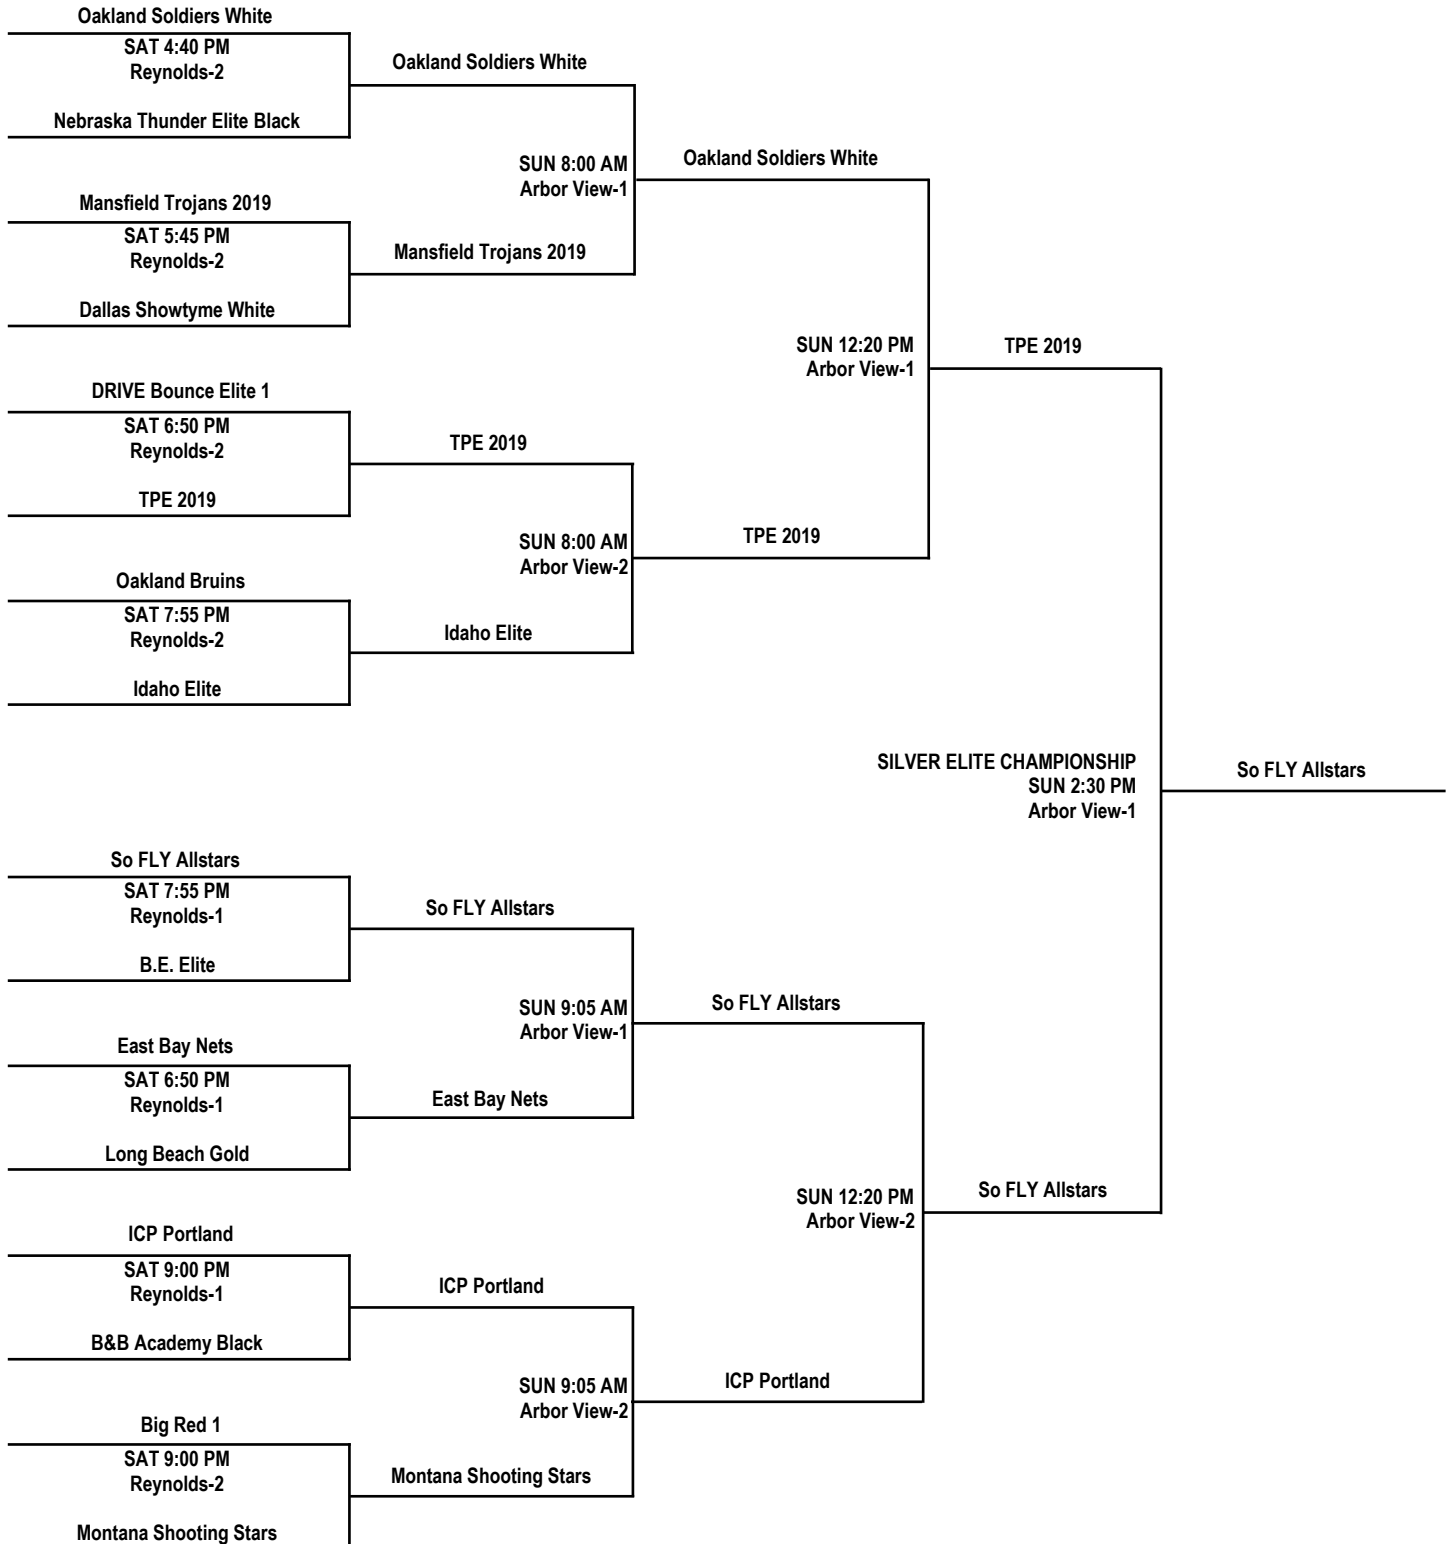

***HOME TEAM LISTED FIRST IN POOL PLAY AND ON TOP IN BRACKET
AND WEAR LIGHT COLORS.***

14U BOYS DIVISION PLATINUM CHAMPIONSHIP BRACKET

ALL GAMES ON THIS PAGE AT REYNOLDS BOYS & GIRLS CLUB

14U BOYS DIVISION SILVER ELITE CHAMPIONSHIP BRACKET